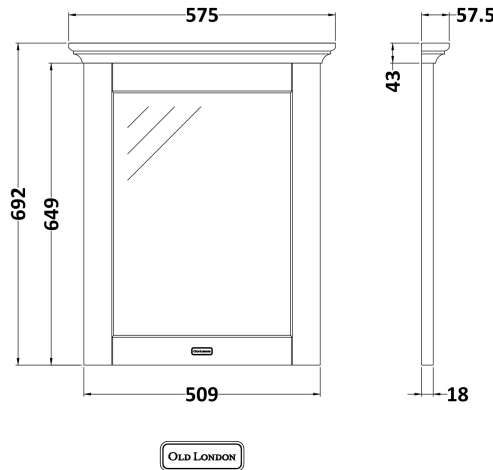

Sales Code: LON313

Description: 600 Flat Mirror

Product Dimensions

Height (mm):	692
Width (mm):	575
Depth (mm):	58
Nett Weight (kg):	5.3

Packaging Dimensions

Height (mm):	724
Width (mm):	615
Depth (mm):	90
Gross Weight (kg):	5.8

Packaging Data

Box Colour:	Brown Cardboard Box
Box Qty:	0
Label Size:	0 x 0
Label Colour:	White Label
Label Qty:	0

Outer Box Dimensions (If Applicable)

Height (mm):	
Width (mm):	
Depth (mm):	
Gross Weight (kg):	
Barcode:	5056211818120

Product Details

Country of Origin:	Ireland
Fitting Instruction:	Yes
CE & UKCA:	
FSC Certified Materials:	Yes
Colour:	Twilight Blue
Construction Method:	Cam & Wood Dowel
Construction Type:	Rigid
Cabinet Finish:	Not Applicable
Fascia Finish:	Mdf Vinyl Textured Woodgrain
Cabinet Thickness (mm):	
Fascia Thickness (mm):	18
Drawer Included:	Not Applicable
Drawer Type:	Not Applicable
No of Shelves:	Not Applicable
Hinge Type:	Not Applicable
Hinge Included:	Not Applicable
Adjustable Legs:	Not Applicable
Fixings Included:	Yes
Handle Style:	Not Applicable
Waste Shroud:	Not Applicable
Handle Included:	Not Applicable
Handle Type:	Not Applicable