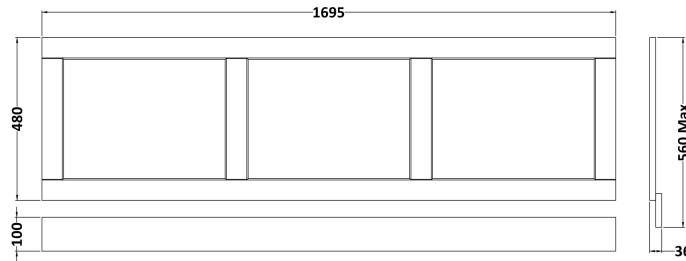

Sales Code: LOP205

Description: 1700 Bath Panel

Product Dimensions

Height (mm):	560
Width (mm):	1695
Depth (mm):	36
Nett Weight (kg):	13

Packaging Dimensions

Height (mm):	610
Width (mm):	1730
Depth (mm):	28
Gross Weight (kg):	13.5

Packaging Data

Box Colour:	Brown Cardboard Box
Box Qty:	0
Label Size:	0 x 0
Label Colour:	White Label
Label Qty:	0

Outer Box Dimensions (If Applicable)

Height (mm):	
Width (mm):	
Depth (mm):	
Gross Weight (kg):	
Barcode:	5056211818236

Product Details

Country of Origin:	Ireland
Fitting Instruction:	Yes
CE & UKCA:	
FSC Certified Materials:	Yes
Colour:	Storm Grey
Construction Method:	Not Applicable
Construction Type:	Flat-Pack
Cabinet Finish:	Not Applicable
Fascia Finish:	Mdf Vinyl Textured Woodgrain
Cabinet Thickness (mm):	
Fascia Thickness (mm):	18
Drawer Included:	Not Applicable
Drawer Type:	Not Applicable
No of Shelves:	Not Applicable
Hinge Type:	Not Applicable
Hinge Included:	Not Applicable
Adjustable Legs:	Not Applicable
Fixings Included:	Yes
Handle Style:	Not Applicable
Waste Shroud:	Not Applicable
Handle Included:	Not Applicable
Handle Type:	Not Applicable