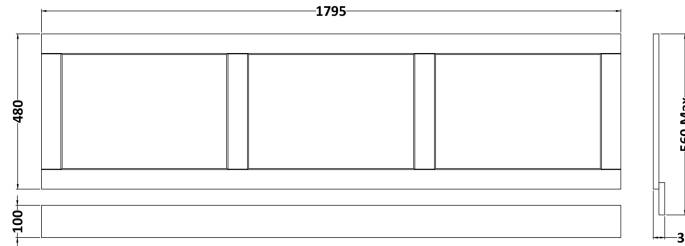

Sales Code: LOP207

Description: 1800 Bath Panel

### Product Dimensions

Height (mm):	560
Width (mm):	1795
Depth (mm):	36
Nett Weight (kg):	14

### Packaging Dimensions

Height (mm):	610
Width (mm):	1830
Depth (mm):	28
Gross Weight (kg):	14.5

### Outer Box Dimensions (If Applicable)

Height (mm):	
Width (mm):	
Depth (mm):	
Gross Weight (kg):	
Barcode:	5056211818267