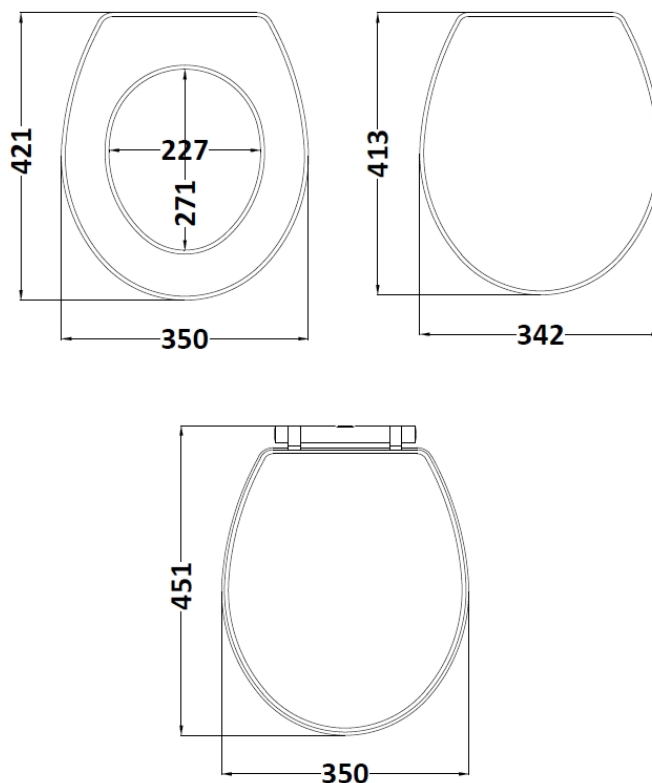

### Product Dimensions

Length (mm):	0
Width (mm):	0
Height (mm):	0
Nett Weight (kg):	3

### Packaging Dimensions

Length (mm):	480
Width (mm):	380
Height (mm):	60
Gross Weight (kg):	3.5

### Packaging Data

Box Colour:	Brown Cardboard Box
Box Qty:	0
Label Size:	0 x 0
Label Colour:	White Label
Label Qty:	0

### Outer Box Dimensions (If Applicable)

Length (mm):	0
Width (mm):	0
Height (mm):	0
Gross Weight (kg):	0
Barcode:	5056211818380