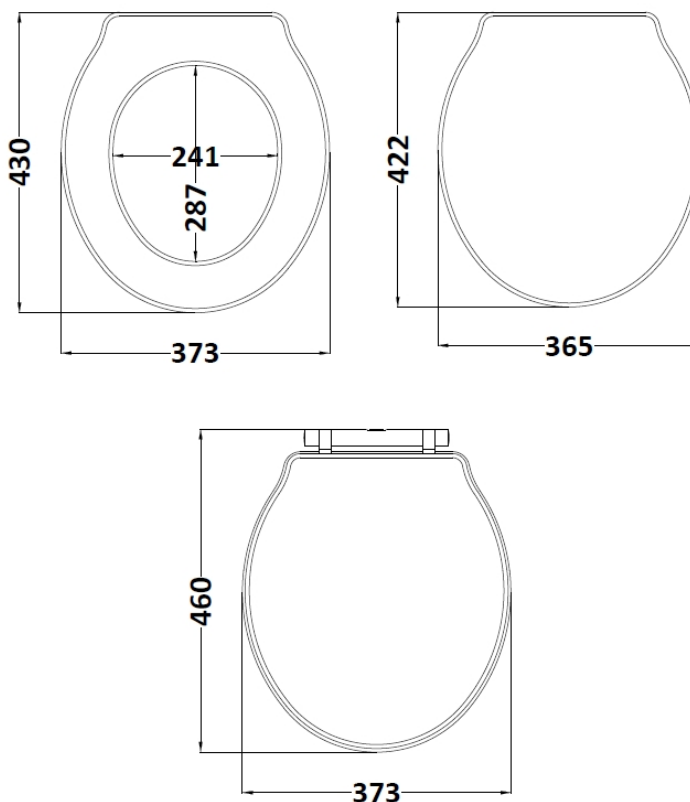

### Product Dimensions

Length (mm):	0
Width (mm):	0
Height (mm):	0
Nett Weight (kg):	3

### Packaging Dimensions

Length (mm):	480
Width (mm):	380
Height (mm):	60
Gross Weight (kg):	3.5

### Packaging Data

Box Colour:	Brown Cardboard Box
Box Qty:	0
Label Size:	0 x 0
Label Colour:	White Label
Label Qty:	0

### Outer Box Dimensions (If Applicable)

Length (mm):	0
Width (mm):	0
Height (mm):	0
Gross Weight (kg):	0
Barcode:	5056211818427