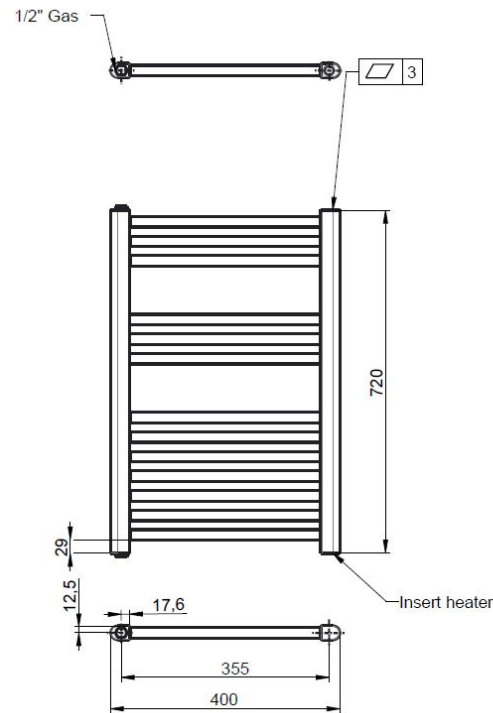

Sales Code: MTY156

Description: Round White Rad 720X400 (300 Watt)

Product Dimensions

Height (mm):	0
Width (mm):	0
Depth (mm):	0
Length (mm):	0
Nett Weight (kg):	9

Packaging Dimensions

Height (mm):	50
Width (mm):	425
Length (mm):	870
Gross Weight (kg):	10

Packaging Data

Box Colour:	Brown Cardboard Box
Box Qty:	0
Label Size:	0 x 0
Label Colour:	White Label
Label Qty:	0

Outer Box Dimensions (If Applicable)

Height (mm):	
Width (mm):	
Length (mm):	
Gross Weight (kg):	
Barcode:	5055275893890

Product Details

Country of Origin:	Italy		
Fitting Instruction:	Yes		
Certification:	CE & UKCA: Yes	RoHS: Yes	WEEE: Yes
Colour/Finish:	White		
RAL No:	9016		
Product Material:	Steel		
Heat Element Wattage:	300 W		
Heating Element Wattage Compatible:	Yes		
BTU Outputs:	30°C /	50°C / 1024	60°C /
Thermal Outputs: (Watts)	30°C /	50°C / 300W	60°C /
Pipe Centres - If Vertical:	435mm		
Pipe Centres - If Horizontal:	N/A		
Max Projection:	85/95		
Tube Diameter:	22mm		
Packaging Volume (L):	2.6		
Wall to Centre of Tappings:	>200		
Floor to Centre of Tappings:	70/85		
Dual Fuel:	No		
IP Rating:	Ip64 Ingress Protection		