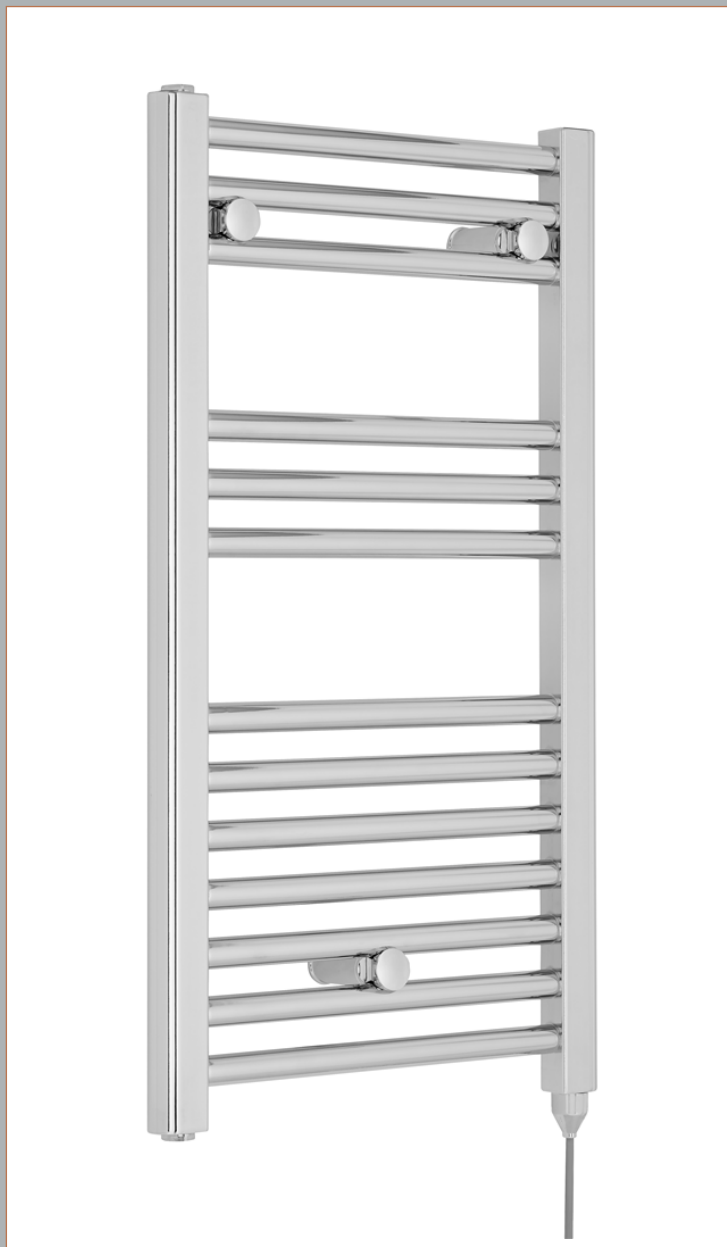

Sales Code: MTY150

Description: Round Chrome Rad 720X400 (200 Watt)

Product Dimensions

Height (mm):	0
Width (mm):	0
Depth (mm):	0
Length (mm):	0
Nett Weight (kg):	9

Packaging Dimensions

Height (mm):	50
Width (mm):	425
Length (mm):	870
Gross Weight (kg):	10

Packaging Data

Box Colour:	Brown Cardboard Box
Box Qty:	0
Label Size:	0 x 0
Label Colour:	White Label
Label Qty:	0

Outer Box Dimensions (If Applicable)

Height (mm):	
Width (mm):	
Length (mm):	
Gross Weight (kg):	
Barcode:	5055275893838

Product Details

Country of Origin:	Italy		
Fitting Instruction:	Yes		
Certification:	CE & UKCA: Yes	RoHS: Yes	WEEE: Yes
Colour/Finish:	Chrome		
RAL No:	N/A		
Product Material:	Steel		
Heat Element Wattage:	200 W		
Heating Element Wattage Compatible:	Yes		
BTU Outputs:	30°C /	50°C / 683	60°C /
Thermal Outputs: (Watts)	30°C /	50°C / 200W	60°C /
Pipe Centres - If Vertical:	355mm		
Pipe Centres - If Horizontal:	N/A		
Max Projection:	85/95		
Tube Diameter:	22mm		
Packaging Volume (L):	2.6		
Wall to Centre of Tappings:	>200		
Floor to Centre of Tappings:	70/85		
Dual Fuel:	No		
IP Rating:	Ip64 Ingress Protection		