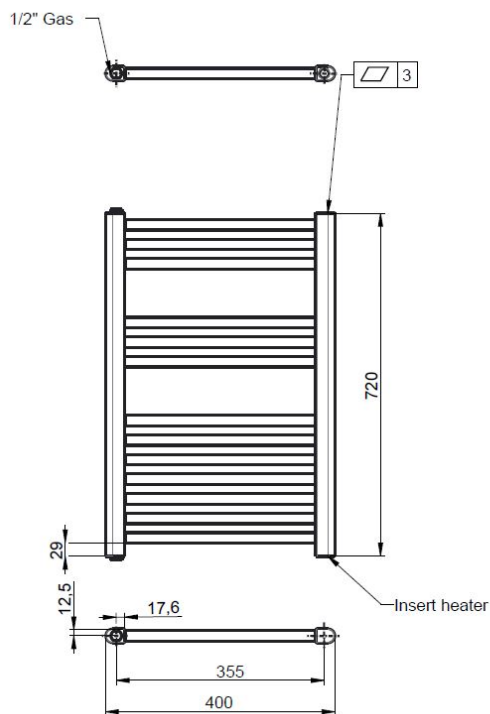

Sales Code: MTY150

Description: Round Chrome Rad 720X400 (200 Watt)

Product Dimensions

Height (mm):	0
Width (mm):	0
Depth (mm):	0
Length (mm):	0
Nett Weight (kg):	9

Packaging Dimensions

Height (mm):	50
Width (mm):	425
Length (mm):	870
Gross Weight (kg):	10

Packaging Data

Box Colour:	Brown Cardboard Box
Box Qty:	0
Label Size:	0 x 0
Label Colour:	White Label
Label Qty:	0

Outer Box Dimensions (If Applicable)

Height (mm):	
Width (mm):	
Length (mm):	
Gross Weight (kg):	
Barcode:	5055275893838

Product Details

Country of Origin:	Italy		
Fitting Instruction:	Yes		
Certification:	CE & UKCA: Yes	RoHS: Yes	WEEE: Yes
Colour/Finish:	Chrome		
RAL No:	N/A		
Product Material:	Steel		
Heat Element Wattage:	200 W		
Heating Element Wattage Compatible:	Yes		
BTU Outputs:	30°C /	50°C / 683	60°C /
Thermal Outputs: (Watts)	30°C /	50°C / 200W	60°C /
Pipe Centres - If Vertical:	355mm		
Pipe Centres - If Horizontal:	N/A		
Max Projection:	85/95		
Tube Diameter:	22mm		
Packaging Volume (L):	2.6		
Wall to Centre of Tappings:	>200		
Floor to Centre of Tappings:	70/85		
Dual Fuel:	No		
IP Rating:	Ip64 Ingress Protection		