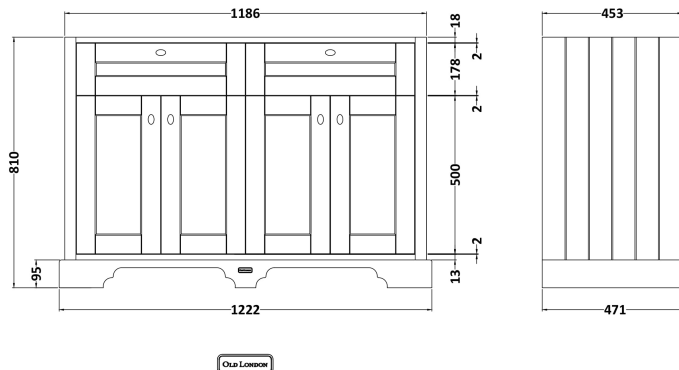

Sales Code: LOF366

Description: 1200 4-Door Unit & Marble Top 3Th

Packaging Details

Barcode: 5056211819929

Sales Code: LON309

Description: 1200 4-Door Basin Unit

Product Dimensions

Height (mm):	810
Width (mm):	1222
Depth (mm):	471
Nett Weight (kg):	54.5

Packaging Dimensions

Height (mm):	840
Width (mm):	1252
Depth (mm):	511
Gross Weight (kg):	55

Packaging Data

Box Colour:	Brown Cardboard Box
Box Qty:	0
Label Size:	0 x 0
Label Colour:	White Label
Label Qty:	0

Outer Box Dimensions (If Applicable)

Height (mm):	
Width (mm):	
Depth (mm):	
Gross Weight (kg):	
Barcode:	5056211818069

Product Details

Country of Origin:	Ireland
Fitting Instruction:	No
CE & UKCA:	
FSC Certified Materials:	Yes
Colour:	Twilight Blue
Construction Method:	Cam & Wood Dowel
Construction Type:	Rigid
Cabinet Finish:	Mdf Vinyl Textured Woodgrain
Fascia Finish:	Mdf Vinyl Textured Woodgrain
Cabinet Thickness (mm):	18
Fascia Thickness (mm):	18
Drawer Included:	No
Drawer Type:	Not Applicable
No of Shelves:	2
Hinge Type:	95 Degree Inset Clip-On S/C
Hinge Included:	Yes
Adjustable Legs:	Not Applicable
Fixings Included:	Not Required
Handle Style:	Traditional
Waste Shroud:	No
Handle Included:	Yes
Handle Type:	Knob

Sales Code: LOM236

Description: 1200 Double Bowl Marble Top 3Th

Product Dimensions

Height (mm):	0
Width (mm):	0
Depth (mm):	0
Nett Weight (kg):	27.5

Packaging Dimensions

Height (mm):	310
Width (mm):	1300
Depth (mm):	550
Gross Weight (kg):	28