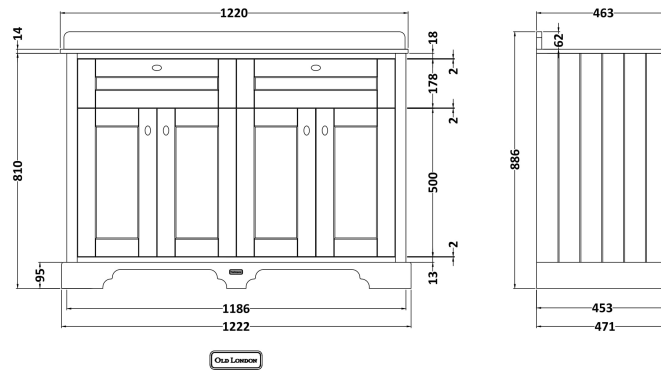

Sales Code: LOF366

Description: 1200 4-Door Unit & Marble Top 3Th

Packaging Details

Barcode: 5056211819929

Sales Code: LON309

Description: 1200 4-Door Basin Unit

Product Dimensions

Height (mm):	810
Width (mm):	1222
Depth (mm):	471
Nett Weight (kg):	54.5

Packaging Dimensions

Height (mm):	840
Width (mm):	1252
Depth (mm):	511
Gross Weight (kg):	55

Packaging Data

Box Colour:	Brown Cardboard Box
Box Qty:	0
Label Size:	0 x 0
Label Colour:	White Label
Label Qty:	0

Outer Box Dimensions (If Applicable)

Height (mm):	
Width (mm):	
Depth (mm):	
Gross Weight (kg):	
Barcode:	5056211818069

Product Details

Country of Origin:	Ireland
Fitting Instruction:	No
CE & UKCA:	
FSC Certified Materials:	Yes
Colour:	Twilight Blue
Construction Method:	Cam & Wood Dowel
Construction Type:	Rigid
Cabinet Finish:	Mdf Vinyl Textured Woodgrain
Fascia Finish:	Mdf Vinyl Textured Woodgrain
Cabinet Thickness (mm):	18
Fascia Thickness (mm):	18
Drawer Included:	No
Drawer Type:	Not Applicable
No of Shelves:	2
Hinge Type:	95 Degree Inset Clip-On S/C
Hinge Included:	Yes
Adjustable Legs:	Not Applicable
Fixings Included:	Not Required
Handle Style:	Traditional
Waste Shroud:	No
Handle Included:	Yes
Handle Type:	Knob

Sales Code: LOM236

Description: 1200 Double Bowl Marble Top 3Th

Product Dimensions

Height (mm):	0
Width (mm):	0
Depth (mm):	0
Nett Weight (kg):	27.5

Packaging Dimensions

Height (mm):	310
Width (mm):	1300
Depth (mm):	550
Gross Weight (kg):	28