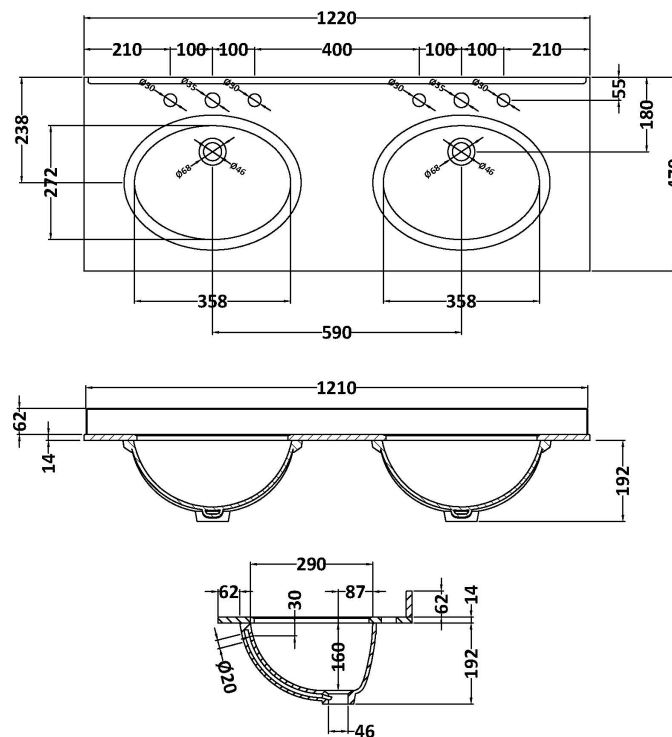

Packaging Dimensions

Height (mm):	840
Width (mm):	1252
Depth (mm):	511
Gross Weight (kg):	55

Packaging Data

Box Colour:	Brown Cardboard Box
Box Qty:	0
Label Size:	0 x 0
Label Colour:	White Label
Label Qty:	0

Outer Box Dimensions (If Applicable)

Height (mm):	
Width (mm):	
Depth (mm):	
Gross Weight (kg):	
Barcode:	5056211818069

Product Details

Country of Origin:	Ireland
Fitting Instruction:	No
CE & UKCA:	
FSC Certified Materials:	Yes
Colour:	Twilight Blue
Construction Method:	Cam & Wood Dowel
Construction Type:	Rigid
Cabinet Finish:	Mdf Vinyl Textured Woodgrain
Fascia Finish:	Mdf Vinyl Textured Woodgrain
Cabinet Thickness (mm):	18
Fascia Thickness (mm):	18
Drawer Included:	No
Drawer Type:	Not Applicable
No of Shelves:	2
Hinge Type:	95 Degree Inset Clip-On S/C
Hinge Included:	Yes
Adjustable Legs:	Not Applicable
Fixings Included:	Not Required
Handle Style:	Traditional
Waste Shroud:	No
Handle Included:	Yes
Handle Type:	Knob

Sales Code: LOM236

Description: 1200 Double Bowl Marble Top 3Th

Product Dimensions

Height (mm):	0
Width (mm):	0
Depth (mm):	0
Nett Weight (kg):	27.5

Packaging Dimensions

Height (mm):	310
Width (mm):	1300
Depth (mm):	550
Gross Weight (kg):	28

Basins: Tap Hole: Three Tapholes Chain Stay Hole: No
Template: Not Applicable Waste Type Req: Slotted
Overflow Inc: Yes Overflow Cover: Yes
Inner Bowl Depth (mm): 160mm