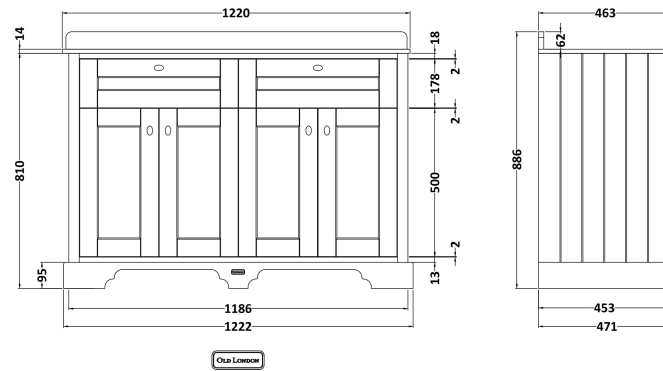

Sales Code: LOF363

Description: 1200 4-Door Unit & Marble Top 1Th

Packaging Details

Barcode: 5056211819837