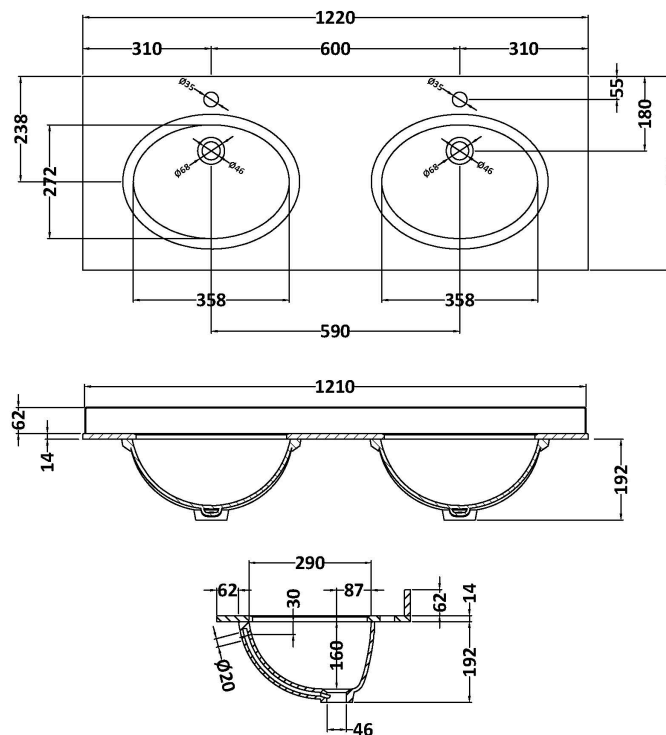

### Product Dimensions

Height (mm):	810
Width (mm):	1222
Depth (mm):	471
Nett Weight (kg):	54.5

### Packaging Dimensions

Height (mm):	840
Width (mm):	1252
Depth (mm):	511
Gross Weight (kg):	55

### Outer Box Dimensions (If Applicable)

Height (mm):	
Width (mm):	
Depth (mm):	
Gross Weight (kg):	
Barcode:	5056211818069

### Product Dimensions

Height (mm):	0
Width (mm):	0
Depth (mm):	0
Nett Weight (kg):	27.5