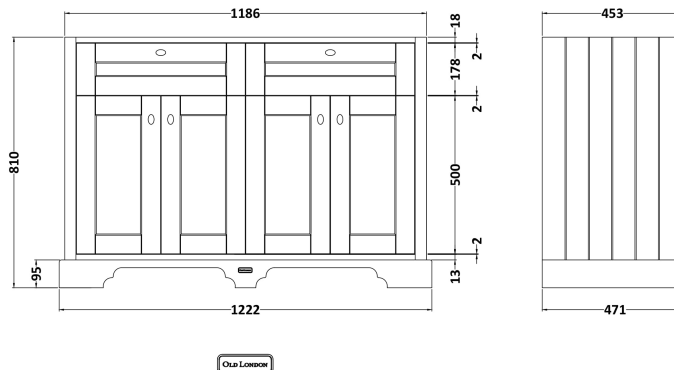

### Product Dimensions

Height (mm):	810
Width (mm):	1222
Depth (mm):	471
Nett Weight (kg):	54.5

### Packaging Dimensions

Height (mm):	840
Width (mm):	1252
Depth (mm):	511
Gross Weight (kg):	55

### Outer Box Dimensions (If Applicable)

Height (mm):	
Width (mm):	
Depth (mm):	
Gross Weight (kg):	
Barcode:	5056211818069

### Packaging Dimensions

Height (mm):	310
Width (mm):	1300
Depth (mm):	550
Gross Weight (kg):	28