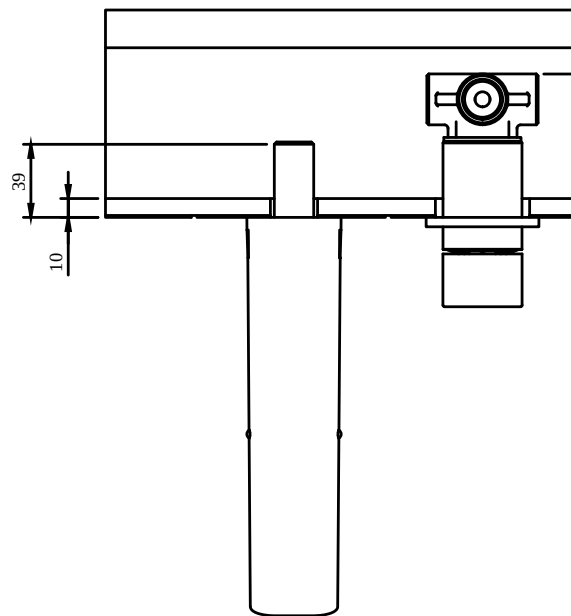

BASIN MIXERS LIBERTY

PRODUCT INFORMATION

Article title	Villeroy & Boch Liberty Single-lever basin mixer without waste, Chrome
Article number	TVW10700800061
Assembly / Assembly type	wall-mounted
Scope of delivery	1 x tap fitting , 1 x fastening 1 x installation instructions
Length in mm	211
Width in mm	155
Height in mm	103
Collection	Liberty
Weight in kg	1.9
Material	Brass
Surface	glossy
Colour name	Chrome
EAN number	4062373673997
Model number	TVW107008000
Air plus	An aerator enriches the water with air for a particularly soft, water-saving jet
Aqua smart	Sustainable, limited water flow: saving water without sacrificing on performance
Tap smartpressure	Constant water flow rate for washbasin mixers regardless of pressure fluctuations in the piping system
Length of spout in mm	195
Recommended installation width in mm	100
Material	Brass
Volume	10,45
Cartridge	Cartridge with ceramic discs
Swivel aerator	Yes
Thermostat	No
Cool Tap	No
Spray types	Comfort flow

TECHNICAL DRAWINGS

TVW107008000

BASIN MIXERS LIBERTY

PRODUCT INFORMATION

Article title	Villeroy & Boch Liberty Single-lever basin mixer without waste, Chrome
Article number	TVW10700800161
Assembly / Assembly type	wall-mounted
Scope of delivery	1 x tap fitting , 1 x fastening 1 x installation instructions
Length in mm	236
Width in mm	155
Height in mm	103
Collection	Liberty
Weight in kg	2
Material	Brass
Surface	glossy
Colour name	Chrome
EAN number	4062373673980
Model number	TVW107008001
Air plus	An aerator enriches the water with air for a particularly soft, water-saving jet
Aqua smart	Sustainable, limited water flow: saving water without sacrificing on performance
Tap smartpressure	Constant water flow rate for washbasin mixers regardless of pressure fluctuations in the piping system
Length of spout in mm	220
Recommended installation width in mm	100
Material	Brass
Volume	10,45
Cartridge	Cartridge with ceramic discs
Swivel aerator	Yes
Thermostat	No
Cool Tap	No
Spray types	Comfort flow