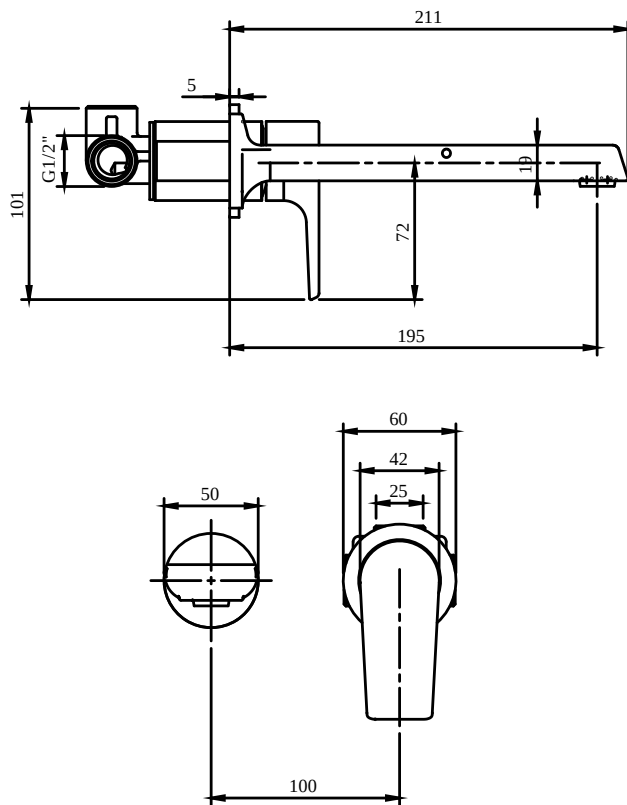

BASIN MIXERS LIBERTY

PRODUCT INFORMATION

Article title	Villeroy & Boch Liberty Single-lever basin mixer without waste, Chrome
Article number	TVW10700800061
Assembly / Assembly type	wall-mounted
Scope of delivery	1 x tap fitting , 1 x fastening 1 x installation instructions
Length in mm	211
Width in mm	155
Height in mm	103
Collection	Liberty
Weight in kg	1.9
Material	Brass
Surface	glossy
Colour name	Chrome
EAN number	4062373673997
Model number	TVW107008000
Air plus	An aerator enriches the water with air for a particularly soft, water-saving jet
Aqua smart	Sustainable, limited water flow: saving water without sacrificing on performance
Tap smartpressure	Constant water flow rate for washbasin mixers regardless of pressure fluctuations in the piping system
Length of spout in mm	195
Recommended installation width in mm	100
Material	Brass
Volume	10,45
Cartridge	Cartridge with ceramic discs
Swivel aerator	Yes
Thermostat	No
Cool Tap	No
Spray types	Comfort flow

TECHNICAL DRAWINGS

TVW107008000

BASIN MIXERS LIBERTY

PRODUCT INFORMATION

Article title	Villeroy & Boch Liberty Single-lever basin mixer without waste, Chrome
Article number	TVW10700800161
Assembly / Assembly type	wall-mounted
Scope of delivery	1 x tap fitting , 1 x fastening 1 x installation instructions
Length in mm	236
Width in mm	155
Height in mm	103
Collection	Liberty
Weight in kg	2
Material	Brass
Surface	glossy
Colour name	Chrome
EAN number	4062373673980
Model number	TVW107008001
Air plus	An aerator enriches the water with air for a particularly soft, water-saving jet
Aqua smart	Sustainable, limited water flow: saving water without sacrificing on performance
Tap smartpressure	Constant water flow rate for washbasin mixers regardless of pressure fluctuations in the piping system
Length of spout in mm	220
Recommended installation width in mm	100
Material	Brass
Volume	10,45
Cartridge	Cartridge with ceramic discs
Swivel aerator	Yes
Thermostat	No
Cool Tap	No
Spray types	Comfort flow