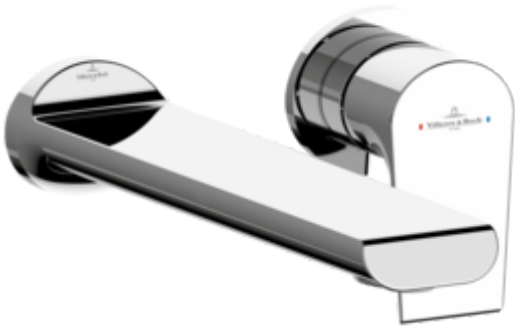

BASIN MIXERS LIBERTY

PRODUCT INFORMATION

Article title	Villeroy & Boch Liberty Single-lever basin mixer without waste, Chrome
Article number	TVW10700800061
Assembly / Assembly type	wall-mounted
Scope of delivery	1 x tap fitting , 1 x fastening 1 x installation instructions
Length in mm	211
Width in mm	155
Height in mm	103
Collection	Liberty
Weight in kg	1.9
Material	Brass
Surface	glossy
Colour name	Chrome
EAN number	4062373673997
Model number	TVW107008000
Air plus	An aerator enriches the water with air for a particularly soft, water-saving jet
Aqua smart	Sustainable, limited water flow: saving water without sacrificing on performance
Tap smartpressure	Constant water flow rate for washbasin mixers regardless of pressure fluctuations in the piping system
Length of spout in mm	195
Recommended installation width in mm	100
Material	Brass
Volume	10,45
Cartridge	Cartridge with ceramic discs
Swivel aerator	Yes
Thermostat	No
Cool Tap	No
Spray types	Comfort flow

TECHNICAL DRAWINGS

TVW107008000

BASIN MIXERS LIBERTY

PRODUCT INFORMATION

Article title	Villeroy & Boch Liberty Single-lever basin mixer without waste, Chrome
Article number	TVW10700800161
Assembly / Assembly type	wall-mounted
Scope of delivery	1 x tap fitting , 1 x fastening 1 x installation instructions
Length in mm	236
Width in mm	155
Height in mm	103
Collection	Liberty
Weight in kg	2
Material	Brass
Surface	glossy
Colour name	Chrome
EAN number	4062373673980
Model number	TVW107008001
Air plus	An aerator enriches the water with air for a particularly soft, water-saving jet
Aqua smart	Sustainable, limited water flow: saving water without sacrificing on performance
Tap smartpressure	Constant water flow rate for washbasin mixers regardless of pressure fluctuations in the piping system
Length of spout in mm	220
Recommended installation width in mm	100
Material	Brass
Volume	10,45
Cartridge	Cartridge with ceramic discs
Swivel aerator	Yes
Thermostat	No
Cool Tap	No
Spray types	Comfort flow