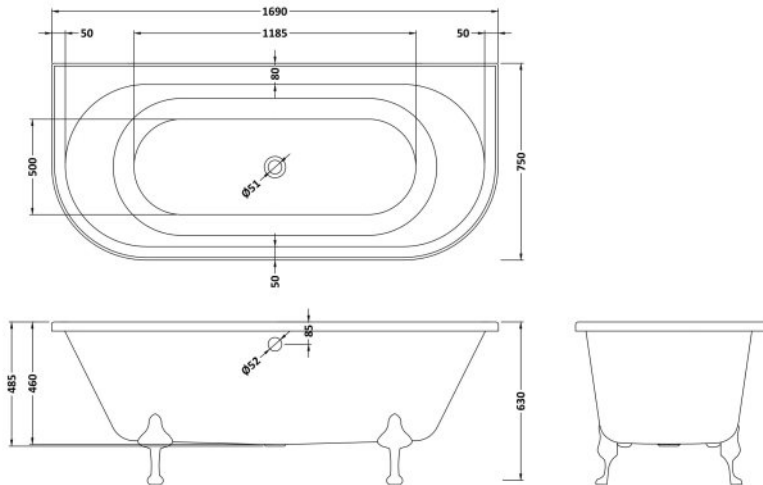

B A Y S W A T E R

London W.2

CODE: BAYB106

DESCRIPTION: Courtnell 1700 Double Ended Btw F/Bath

CATEGORY: Baths

PRODUCT DIMENSIONS

Length (mm)	Width (mm)	Height (mm)	Nett Wgt Kg
1690	750	485	40

PACKAGING DIMENSIONS

Length (mm)	Width (mm)	Height (mm)	Gross Wgt Kg
1720	770	505	40

PACKAGING DATA

Box Colour	Brown Cardboard Sleeve		
Box Qty	1	Label Colour	White Label
Label Size	100 X 50	Label Qty	2

OUTER BOX DIMENSIONS (If Applicable)

Length (mm)	Width (mm)	Height (mm)	Gross Wgt Kg
Barcode	5055275892459		

PRODUCT DETAILS

Country of Origin	United Kingdom			
Fitting Instruction	No			
Product Material	Acrylic			
Volume (Ltr)	228L			
Leg Set Inc'	Legset Not Included			
Drilled/Undrilled	Undrilled For Taps			
Embossed	No			
Anti-Slip	No			
Certification	FSC	N/A	CE	
Material Colour Ref'	European White			
Material Thickness	14mm			
Displaced Capacity	158L			
Waste Inc'	Waste Not Included			
Includes Grips	No Grips Supplied			
No of Tapholes	None			