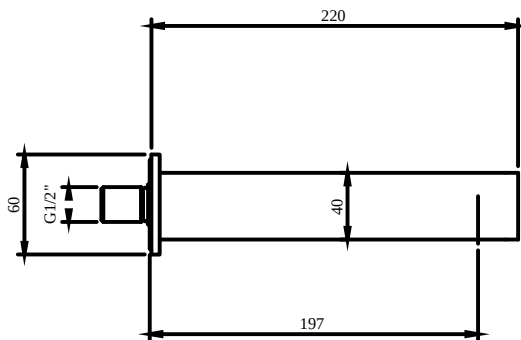

BATH & SHOWER MIXER DAWN

PRODUCT INFORMATION

Article title	Villeroy & Boch Dawn Bath spout for wall-mounted, Chrome
Article number	TVT10650515161
Assembly / Assembly type	wall-mounted
Scope of delivery	1 x tap fitting , 1 x fastening 1 x installation instructions
Length in mm	220
Width in mm	60
Height in mm	60
Collection	Dawn
Weight in kg	1.2
Material	Brass
Surface	glossy
Colour name	Chrome
EAN number	4051202571689
Model number	TVT106505151
Air plus	An aerator enriches the water with air for a particularly soft, water-saving jet
Tap smartpressure	Constant water flow rate for washbasin mixers regardless of pressure fluctuations in the piping system
Length of spout in mm	196
Material	Brass
Volume	5,04
Swivel aerator	No
Thermostat	No
Cool Tap	No
Spray types	Comfort flow

Constant water flow rate for washbasin mixers regardless of pressure fluctuations in the piping system

BATH & SHOWER MIXER DAWN

TECHNICAL DRAWINGS

TVT106505151

Dawn TVT106505151	 Villeroy 174
V01 / 11.05.2021	