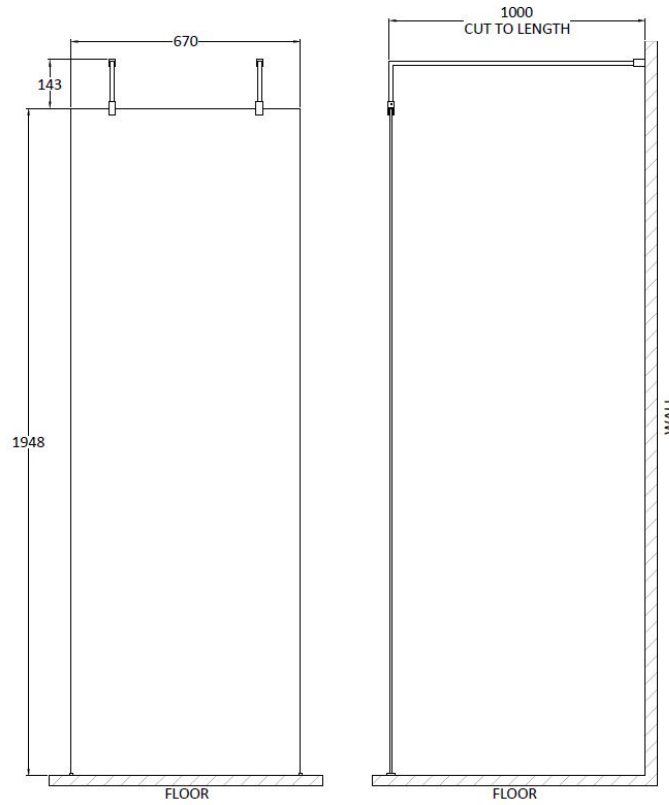

Sales Code: BBPAF070

Description: 700 Wetroom Screen With Arms And H Feet

Packaging Details

Barcode: 5056462624303

Sales Code: WRSB700

Description: Wetroom Screen 700 X1950mm

Product Dimensions

Height (mm):	1950
Width (mm):	700
Depth (mm):	14
Nett Weight (kg):	29.44

Packaging Dimensions

Height (mm):	65
Width (mm):	730
Length (mm):	2010
Gross Weight (kg):	29.44

Packaging Data

Box Colour:	Brown Cardboard Box - Printed
Box Qty:	0
Label Size:	0 x 0
Label Colour:	Not Applicable
Label Qty:	0

Outer Box Dimensions (If Applicable)

Height (mm):	
Width (mm):	
Depth (mm):	
Length (mm):	
Gross Weight (kg):	
Barcode:	5055369007424

Product Details

Country of Origin:	China
Fitting Instruction:	Yes
CE & UKCA:	Yes
Profile Material:	Aluminium
Profile Finish:	Polished Chrome
Adjustments (mm):	675mm-693mm
Entry Width (mm):	N/A
Swing In Dim (mm):	N/A
Swing Out Dim (mm):	N/A
Radius (mm):	Not Applicable
Glass Thickness (mm):	8
Easy Fit:	No
Easy Clean:	Yes
Handle Style:	Not Applicable
Handle Material:	Not Applicable
Enclosure Design:	Frameless
Wheel Type:	Not Applicable
Support Bar Included:	Support Bar Included
Extras:	None

Outer Box Dimensions (If Applicable)

Height (mm):	
Width (mm):	
Depth (mm):	
Length (mm):	
Gross Weight (kg):	
Barcode:	5055369007448

Product Details

Country of Origin:	China
Fitting Instruction:	Yes
CE & UKCA:	Yes
Profile Material:	Aluminium
Profile Finish:	Polished Chrome
Adjustments (mm):	775mm-793mm
Entry Width (mm):	N/A
Swing In Dim (mm):	N/A
Swing Out Dim (mm):	N/A
Radius (mm):	Not Applicable
Glass Thickness (mm):	8
Easy Fit:	No
Easy Clean:	Yes
Handle Style:	Not Applicable
Handle Material:	Not Applicable
Enclosure Design:	Frameless
Wheel Type:	Not Applicable
Support Bar Included:	Support Bar Included
Extras:	None