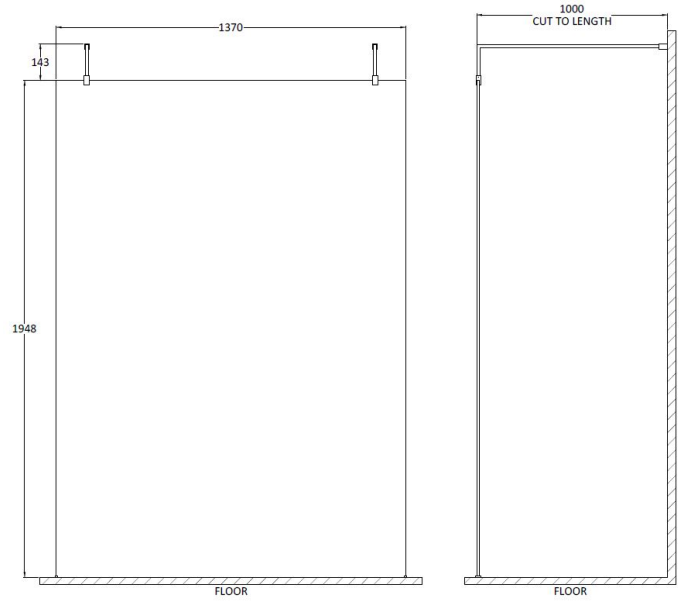

Sales Code: BBPAF14

Description: 1400 Wetroom Screen With Arms And H Feet

Packaging Details

Barcode: 5056462624365