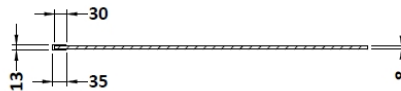

Sales Code: WRSB800

Description: Wetroom Screen 800 X1950mm

Product Dimensions

Height (mm):	1950
Width (mm):	800
Depth (mm):	14
Nett Weight (kg):	34.36

Packaging Dimensions

Height (mm):	65
Width (mm):	830
Length (mm):	2010
Gross Weight (kg):	34.36

Packaging Data

Box Colour:	Brown Cardboard Box - Printed
Box Qty:	0
Label Size:	0 x 0
Label Colour:	Not Applicable
Label Qty:	0

Outer Box Dimensions (If Applicable)

Height (mm):	
Width (mm):	
Depth (mm):	
Length (mm):	
Gross Weight (kg):	
Barcode:	5055369007448

Product Details

Country of Origin:	China
Fitting Instruction:	Yes
CE & UKCA:	Yes
Profile Material:	Aluminium
Profile Finish:	Polished Chrome
Adjustments (mm):	775mm-793mm
Entry Width (mm):	N/A
Swing In Dim (mm):	N/A
Swing Out Dim (mm):	N/A
Radius (mm):	Not Applicable
Glass Thickness (mm):	8
Easy Fit:	No
Easy Clean:	Yes
Handle Style:	Not Applicable
Handle Material:	Not Applicable
Enclosure Design:	Frameless
Wheel Type:	Not Applicable
Support Bar Included:	Support Bar Included
Extras:	None