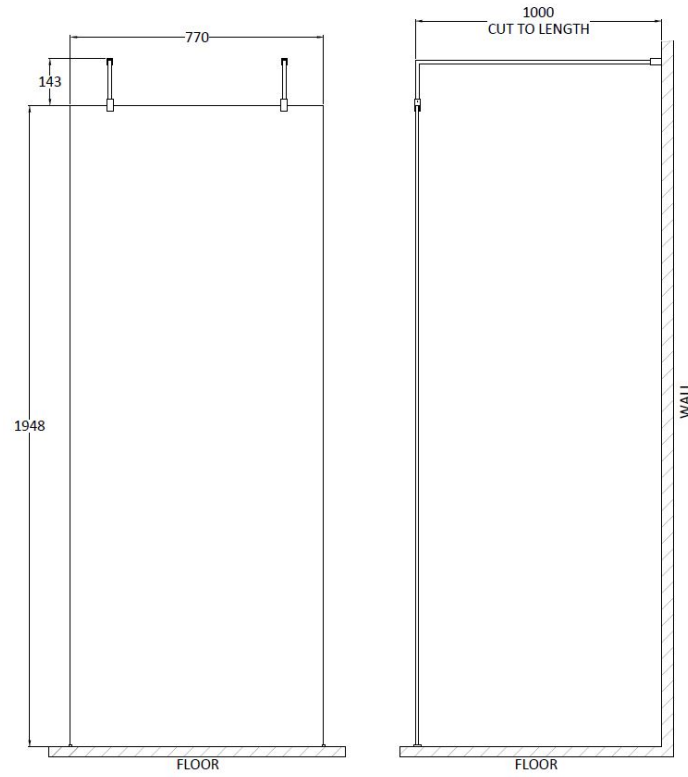

Packaging Dimensions

Height (mm):	65
Width (mm):	730
Length (mm):	2010
Gross Weight (kg):	29.44

Packaging Data

Box Colour:	Brown Cardboard Box - Printed
Box Qty:	0
Label Size:	0 x 0
Label Colour:	Not Applicable
Label Qty:	0

Outer Box Dimensions (If Applicable)

Height (mm):	
Width (mm):	
Depth (mm):	
Length (mm):	
Gross Weight (kg):	
Barcode:	5055369007424

Product Details

Country of Origin:	China
Fitting Instruction:	Yes
CE & UKCA:	Yes
Profile Material:	Aluminium
Profile Finish:	Polished Chrome
Adjustments (mm):	675mm-693mm
Entry Width (mm):	N/A
Swing In Dim (mm):	N/A
Swing Out Dim (mm):	N/A
Radius (mm):	Not Applicable
Glass Thickness (mm):	8
Easy Fit:	No
Easy Clean:	Yes
Handle Style:	Not Applicable
Handle Material:	Not Applicable
Enclosure Design:	Frameless
Wheel Type:	Not Applicable
Support Bar Included:	Support Bar Included
Extras:	None

Sales Code: BBPAF080

Description: 800 Wetroom Screen With Arms And H Feet

Packaging Details

Barcode: 5056462624310

Sales Code: WRSB800

Description: Wetroom Screen 800 X1950mm

Product Dimensions

Height (mm):	1950
Width (mm):	800
Depth (mm):	14
Nett Weight (kg):	34.36

Outer Box Dimensions (If Applicable)

Height (mm):	
Width (mm):	
Depth (mm):	
Length (mm):	
Gross Weight (kg):	
Barcode:	5055369007448

Product Details

Country of Origin:	China
Fitting Instruction:	Yes
CE & UKCA:	Yes
Profile Material:	Aluminium
Profile Finish:	Polished Chrome
Adjustments (mm):	775mm-793mm
Entry Width (mm):	N/A
Swing In Dim (mm):	N/A
Swing Out Dim (mm):	N/A
Radius (mm):	Not Applicable
Glass Thickness (mm):	8
Easy Fit:	No
Easy Clean:	Yes
Handle Style:	Not Applicable
Handle Material:	Not Applicable
Enclosure Design:	Frameless
Wheel Type:	Not Applicable
Support Bar Included:	Support Bar Included
Extras:	None