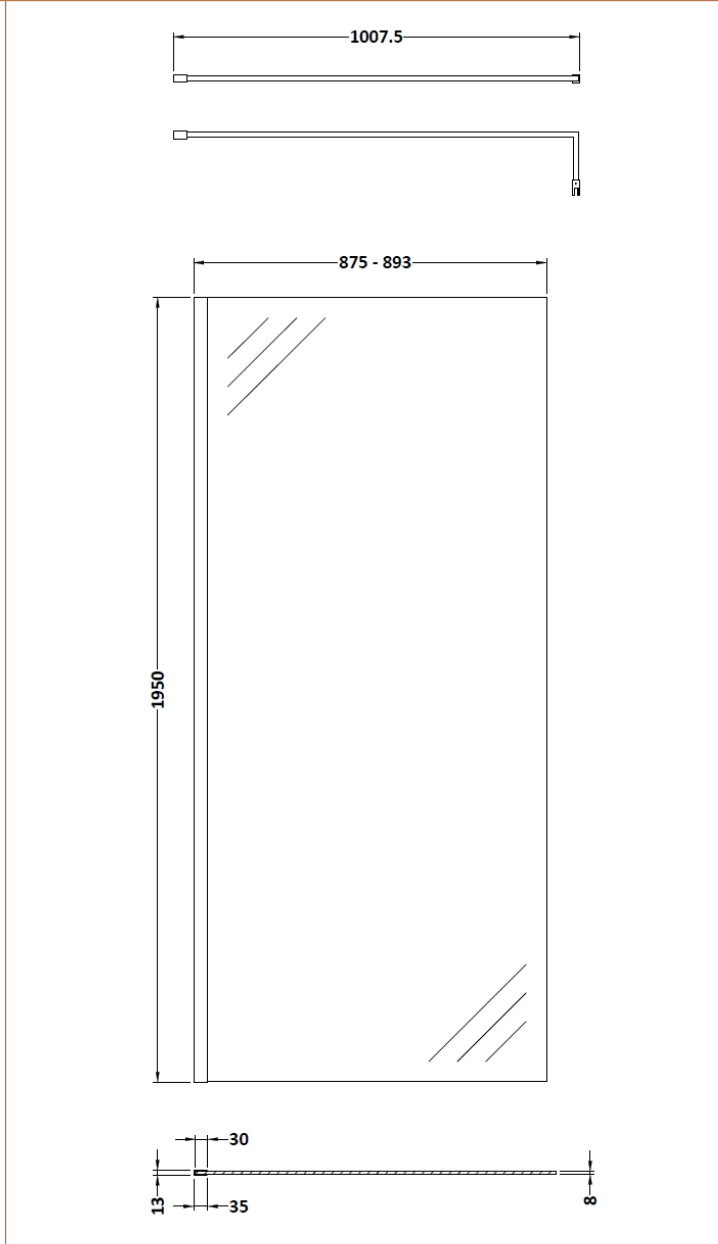

Sales Code: WRSB900

Description: Wetroom Screen 900 X1950mm

Product Dimensions

Height (mm):	1950
Width (mm):	900
Depth (mm):	14
Nett Weight (kg):	38.24

Packaging Dimensions

Height (mm):	65
Width (mm):	930
Length (mm):	2010
Gross Weight (kg):	38.24

Packaging Data

Box Colour:	Brown Cardboard Box - Printed
Box Qty:	0
Label Size:	0 x 0
Label Colour:	Not Applicable
Label Qty:	0

Outer Box Dimensions (If Applicable)

Height (mm):	
Width (mm):	
Depth (mm):	
Length (mm):	
Gross Weight (kg):	
Barcode:	5055369007455

Product Details

Country of Origin:	China
Fitting Instruction:	Yes
CE & UKCA:	Yes
Profile Material:	Aluminium
Profile Finish:	Polished Chrome
Adjustments (mm):	875mm-893mm
Entry Width (mm):	N/A
Swing In Dim (mm):	N/A
Swing Out Dim (mm):	N/A
Radius (mm):	Not Applicable
Glass Thickness (mm):	8
Easy Fit:	No
Easy Clean:	Yes
Handle Style:	Not Applicable
Handle Material:	Not Applicable
Enclosure Design:	Frameless
Wheel Type:	Not Applicable
Support Bar Included:	Support Bar Included
Extras:	None