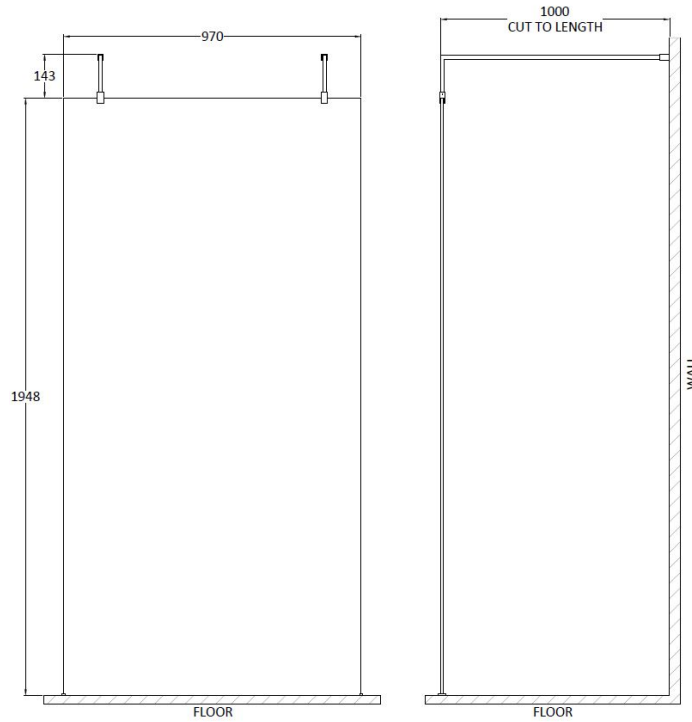

Sales Code: BBPAF10

Description: 1000 Wetroom Screen With Arms And H Feet

Packaging Details

Barcode: 5056462624334