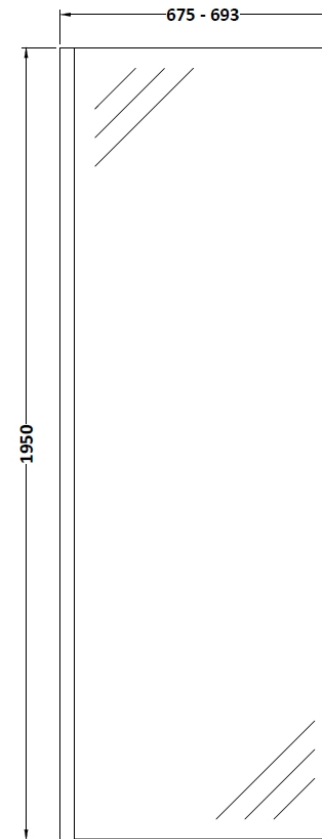

Sales Code: BBPAF070

Description: 700 Wetroom Screen With Arms And H Feet

Packaging Details

Barcode: 5056462624303

Sales Code: WRSB700

Description: Wetroom Screen 700 X1950mm

Product Dimensions

Height (mm):	1950
Width (mm):	700
Depth (mm):	14
Nett Weight (kg):	29.44

Packaging Dimensions

Height (mm):	65
Width (mm):	730
Length (mm):	2010
Gross Weight (kg):	29.44

Packaging Data

Box Colour:	Brown Cardboard Box - Printed
Box Qty:	0
Label Size:	0 x 0
Label Colour:	Not Applicable
Label Qty:	0

Outer Box Dimensions (If Applicable)

Height (mm):	
Width (mm):	
Depth (mm):	
Length (mm):	
Gross Weight (kg):	
Barcode:	5055369007424

Product Details

Country of Origin:	China
Fitting Instruction:	Yes
CE & UKCA:	Yes
Profile Material:	Aluminium
Profile Finish:	Polished Chrome
Adjustments (mm):	675mm-693mm
Entry Width (mm):	N/A
Swing In Dim (mm):	N/A
Swing Out Dim (mm):	N/A
Radius (mm):	Not Applicable
Glass Thickness (mm):	8
Easy Fit:	No
Easy Clean:	Yes
Handle Style:	Not Applicable
Handle Material:	Not Applicable
Enclosure Design:	Frameless
Wheel Type:	Not Applicable
Support Bar Included:	Support Bar Included
Extras:	None

Packaging Dimensions

Height (mm):	65
Width (mm):	830
Length (mm):	2010
Gross Weight (kg):	34.36

Packaging Data

Box Colour:	Brown Cardboard Box - Printed
Box Qty:	0
Label Size:	0 x 0
Label Colour:	Not Applicable
Label Qty:	0