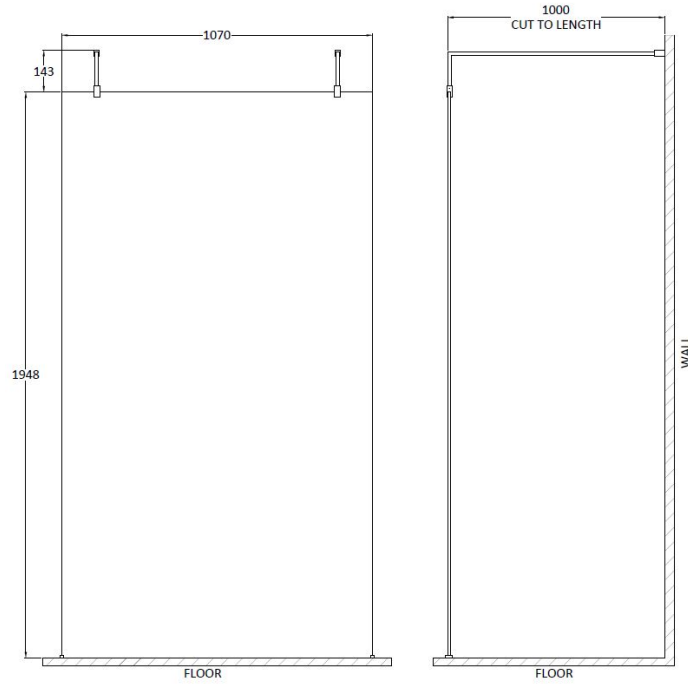

Sales Code: BBPAF11

Description: 1100 Wetroom Screen With Arms And H Feet

Packaging Details

Barcode: 5056462624341

Sales Code: WRSB1100

Description: 1100X1950 Wetroom Screen Inc Support Bar

Product Dimensions

Height (mm):	1950
Width (mm):	1100
Depth (mm):	14
Nett Weight (kg):	48.8

Packaging Dimensions

Height (mm):	65
Width (mm):	1150
Length (mm):	2010
Gross Weight (kg):	48.8

Packaging Data

Box Colour:	Brown Cardboard Box - Printed
Box Qty:	0
Label Size:	0 x 0
Label Colour:	Not Applicable
Label Qty:	0

Outer Box Dimensions (If Applicable)

Height (mm):	
Width (mm):	
Depth (mm):	
Length (mm):	
Gross Weight (kg):	
Barcode:	5055275871157

Product Details

Country of Origin:	China
Fitting Instruction:	Yes
CE & UKCA:	Yes
Profile Material:	Aluminium
Profile Finish:	Polished Chrome
Adjustments (mm):	1075mm-1093mm
Entry Width (mm):	N/A
Swing In Dim (mm):	N/A
Swing Out Dim (mm):	N/A
Radius (mm):	Not Applicable
Glass Thickness (mm):	8
Easy Fit:	No
Easy Clean:	Yes
Handle Style:	Not Applicable
Handle Material:	Not Applicable
Enclosure Design:	Frameless
Wheel Type:	Not Applicable
Support Bar Included:	Support Bar Included
Extras:	None