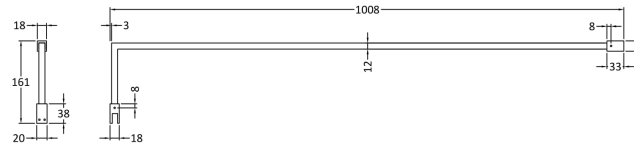

Sales Code: FIX025

Description: Wetroom Screen Support Arm Brass

Product Dimensions

Height (mm):	15
Width (mm):	150
Depth (mm):	1000
Nett Weight (kg):	0.67

Packaging Dimensions

Height (mm):	35
Width (mm):	160
Length (mm):	1020
Gross Weight (kg):	0.7

Packaging Data

Box Colour:	Brown Cardboard Box
Box Qty:	0
Label Size:	0 x 0
Label Colour:	White Label
Label Qty:	0

Outer Box Dimensions (If Applicable)

Height (mm):	
Width (mm):	
Depth (mm):	
Length (mm):	
Gross Weight (kg):	
Barcode:	5056462611884

Product Details

Country of Origin:	China
Fitting Instruction:	Yes
CE & UKCA:	N/A
Profile Material:	Stainless Steel
Profile Finish:	Brushed Brass
Adjustments (mm):	N/A
Entry Width (mm):	N/A
Swing In Dim (mm):	N/A
Swing Out Dim (mm):	N/A
Radius (mm):	Not Applicable
Glass Thickness (mm):	
Easy Fit:	Not Applicable
Easy Clean:	Not Applicable
Handle Style:	Not Applicable
Handle Material:	Not Applicable
Enclosure Design:	Not Applicable
Wheel Type:	Not Applicable
Support Bar Included:	
Extras:	None