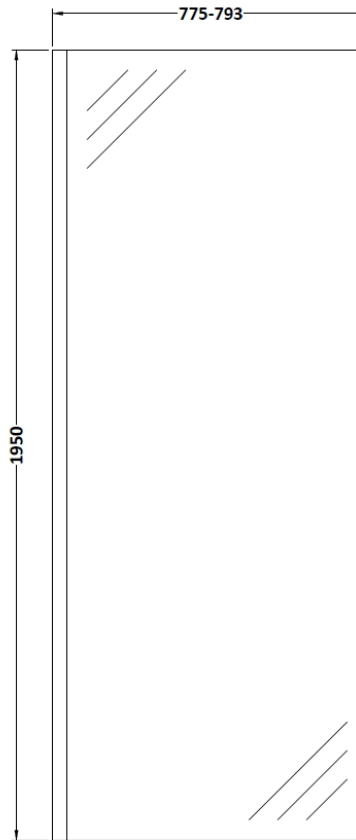

Outer Box Dimensions (If Applicable)

Height (mm):	
Width (mm):	
Depth (mm):	
Length (mm):	
Gross Weight (kg):	
Barcode:	5055369007424

Product Details

Country of Origin:	China
Fitting Instruction:	Yes
CE & UKCA:	Yes
Profile Material:	Aluminium
Profile Finish:	Polished Chrome
Adjustments (mm):	675mm-693mm
Entry Width (mm):	N/A
Swing In Dim (mm):	N/A
Swing Out Dim (mm):	N/A
Radius (mm):	Not Applicable
Glass Thickness (mm):	8
Easy Fit:	No
Easy Clean:	Yes
Handle Style:	Not Applicable
Handle Material:	Not Applicable
Enclosure Design:	Frameless
Wheel Type:	Not Applicable
Support Bar Included:	Support Bar Included
Extras:	None

Sales Code: BBPAF080

Description: 800 Wetroom Screen With Arms And H Feet

Packaging Details

Barcode: 5056462624310

Sales Code: WRSB800

Description: Wetroom Screen 800 X1950mm

Product Dimensions

Height (mm):	1950
Width (mm):	800
Depth (mm):	14
Nett Weight (kg):	34.36

Packaging Dimensions

Height (mm):	65
Width (mm):	830
Length (mm):	2010
Gross Weight (kg):	34.36

Packaging Data

Box Colour:	Brown Cardboard Box - Printed
Box Qty:	0
Label Size:	0 x 0
Label Colour:	Not Applicable
Label Qty:	0

Outer Box Dimensions (If Applicable)

Height (mm):	
Width (mm):	
Depth (mm):	
Length (mm):	
Gross Weight (kg):	
Barcode:	5055369007448

Product Details

Country of Origin:	China
Fitting Instruction:	Yes
CE & UKCA:	Yes
Profile Material:	Aluminium
Profile Finish:	Polished Chrome
Adjustments (mm):	775mm-793mm
Entry Width (mm):	N/A
Swing In Dim (mm):	N/A
Swing Out Dim (mm):	N/A
Radius (mm):	Not Applicable
Glass Thickness (mm):	8
Easy Fit:	No
Easy Clean:	Yes
Handle Style:	Not Applicable
Handle Material:	Not Applicable
Enclosure Design:	Frameless
Wheel Type:	Not Applicable
Support Bar Included:	Support Bar Included
Extras:	None