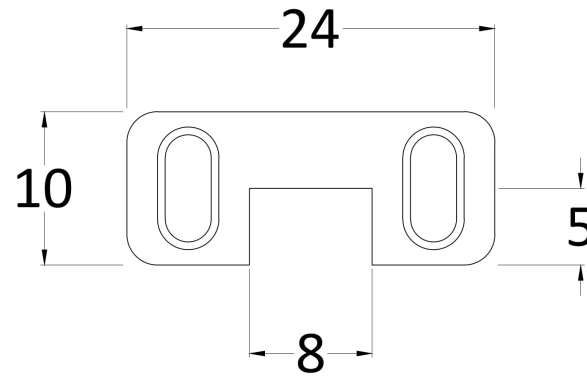

Sales Code: WRSF017

Description: Wetroom Horseshoe Support Foot Brass

Product Dimensions

Height (mm):	10
Width (mm):	24
Depth (mm):	9
Nett Weight (kg):	0.16

Packaging Dimensions

Height (mm):	45
Width (mm):	30
Length (mm):	44
Gross Weight (kg):	0.16

Packaging Data

Box Colour:	White Cardboard Box
Box Qty:	0
Label Size:	0 x 0
Label Colour:	White Label
Label Qty:	0

Outer Box Dimensions (If Applicable)

Height (mm):	360
Width (mm):	270
Depth (mm):	
Length (mm):	
Gross Weight (kg):	
Barcode:	5056462620701

Product Details

Country of Origin:	China
Fitting Instruction:	No
CE & UKCA:	N/A
Profile Material:	Brass
Profile Finish:	Brushed Brass
Adjustments (mm):	N/A
Entry Width (mm):	N/A
Swing In Dim (mm):	N/A
Swing Out Dim (mm):	N/A
Radius (mm):	Not Applicable
Glass Thickness (mm):	
Easy Fit:	Not Applicable
Easy Clean:	Not Applicable
Handle Style:	Not Applicable
Handle Material:	Not Applicable
Enclosure Design:	Not Applicable
Wheel Type:	Not Applicable
Support Bar Included:	Support Bar Not Included
Extras:	None