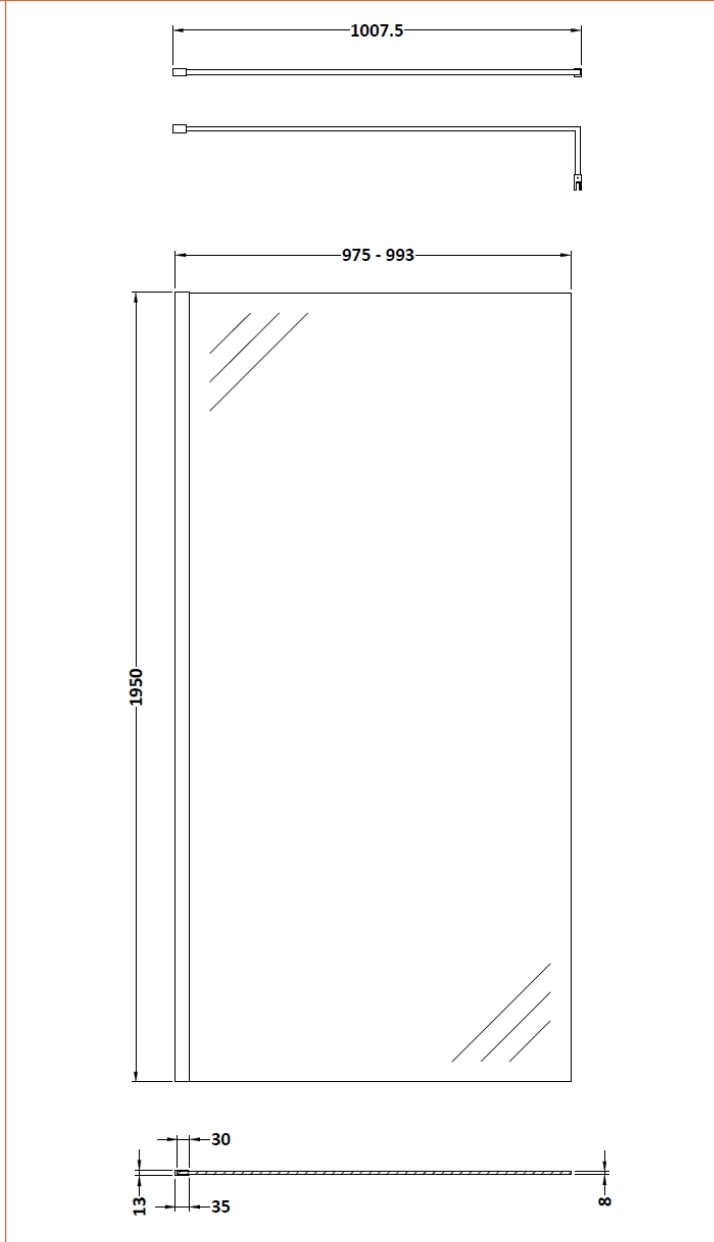

Sales Code: WRSB1000

Description: Wetroom Screen 1000 X1950mm

Product Dimensions

Height (mm):	1950
Width (mm):	1000
Depth (mm):	14
Nett Weight (kg):	42.4

Packaging Dimensions

Height (mm):	65
Width (mm):	1085
Length (mm):	2010
Gross Weight (kg):	42.4

Packaging Data

Box Colour:	Brown Cardboard Box - Printed
Box Qty:	0
Label Size:	0 x 0
Label Colour:	Not Applicable
Label Qty:	0

Outer Box Dimensions (If Applicable)

Height (mm):	
Width (mm):	
Depth (mm):	
Length (mm):	
Gross Weight (kg):	
Barcode:	5055369007462

Product Details

Country of Origin:	China
Fitting Instruction:	Yes
CE & UKCA:	Yes
Profile Material:	Aluminium
Profile Finish:	Polished Chrome
Adjustments (mm):	975mm-993mm
Entry Width (mm):	N/A
Swing In Dim (mm):	N/A
Swing Out Dim (mm):	N/A
Radius (mm):	Not Applicable
Glass Thickness (mm):	8
Easy Fit:	No
Easy Clean:	Yes
Handle Style:	Not Applicable
Handle Material:	Not Applicable
Enclosure Design:	Frameless
Wheel Type:	Not Applicable
Support Bar Included:	Support Bar Included
Extras:	None