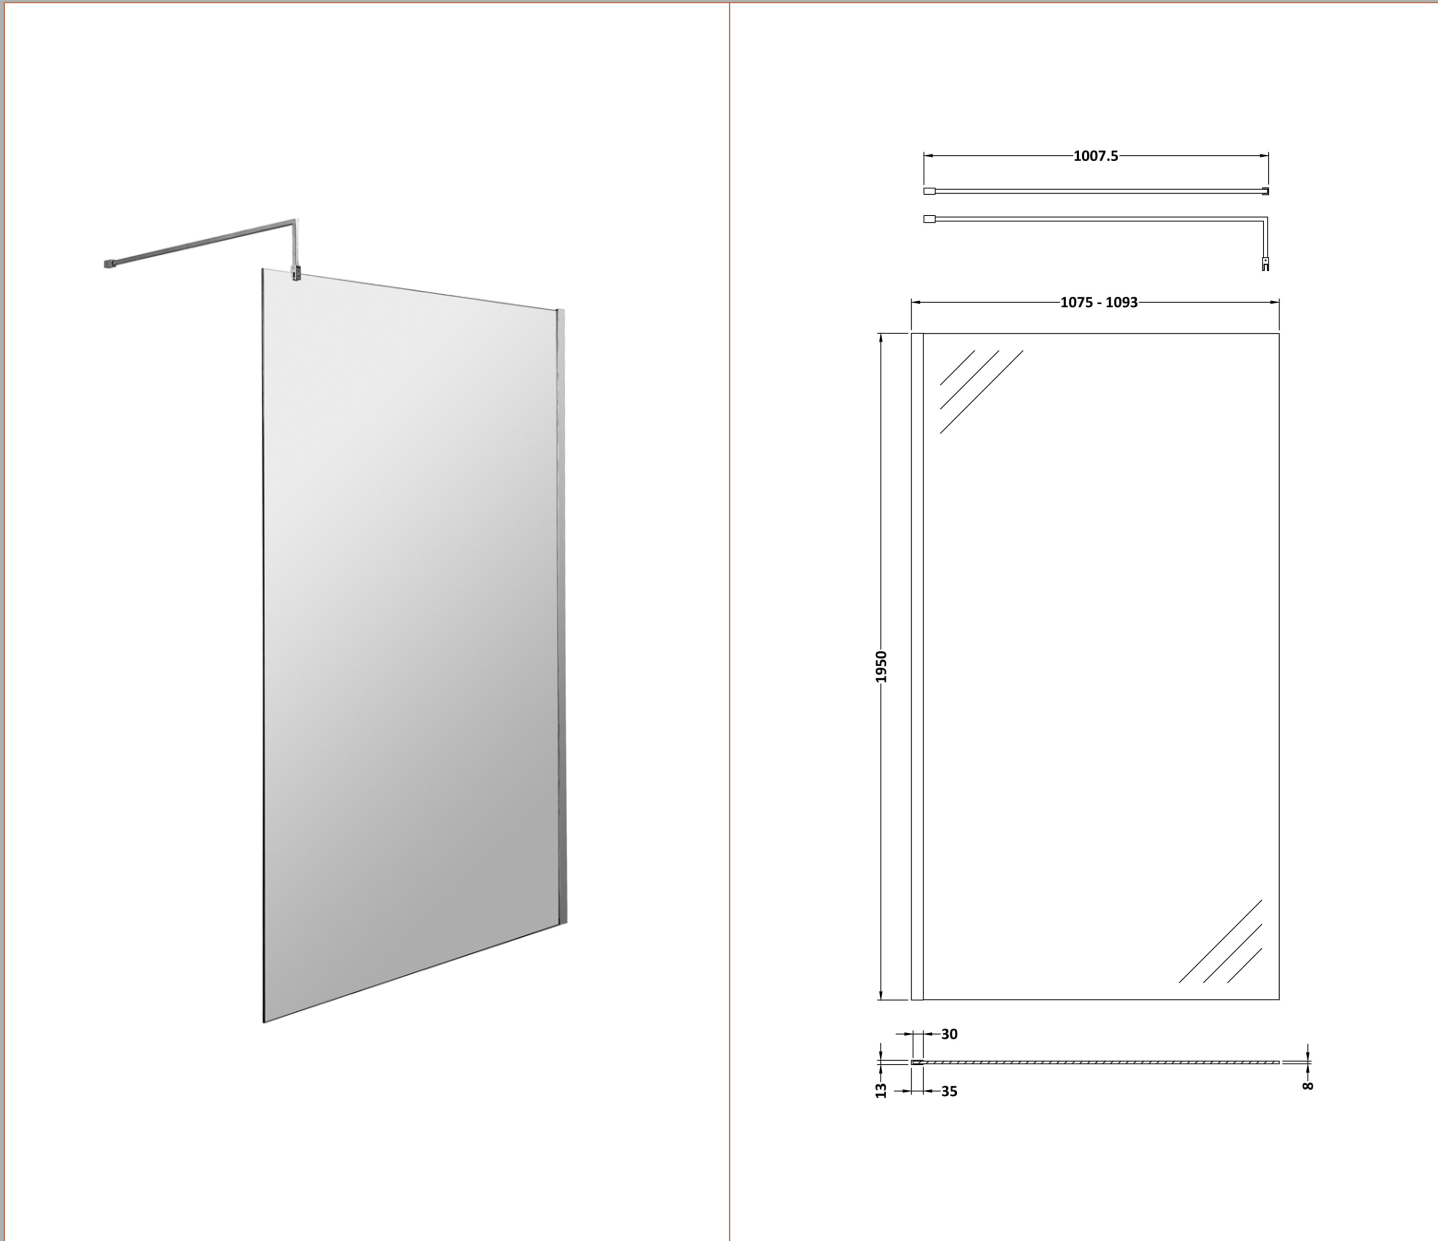

Outer Box Dimensions (If Applicable)

Height (mm):	
Width (mm):	
Depth (mm):	
Length (mm):	
Gross Weight (kg):	
Barcode:	5055369007462

Product Details

Country of Origin:	China
Fitting Instruction:	Yes
CE & UKCA:	Yes
Profile Material:	Aluminium
Profile Finish:	Polished Chrome
Adjustments (mm):	975mm-993mm
Entry Width (mm):	N/A
Swing In Dim (mm):	N/A
Swing Out Dim (mm):	N/A
Radius (mm):	Not Applicable
Glass Thickness (mm):	8
Easy Fit:	No
Easy Clean:	Yes
Handle Style:	Not Applicable
Handle Material:	Not Applicable
Enclosure Design:	Frameless
Wheel Type:	Not Applicable
Support Bar Included:	Support Bar Included
Extras:	None

Height (mm):	1950
Width (mm):	1100
Depth (mm):	14
Nett Weight (kg):	48.8

Packaging Dimensions

Height (mm):	65
Width (mm):	1150
Length (mm):	2010
Gross Weight (kg):	48.8

Packaging Data

Box Colour:	Brown Cardboard Box - Printed
Box Qty:	0
Label Size:	0 x 0
Label Colour:	Not Applicable
Label Qty:	0

Outer Box Dimensions (If Applicable)

Height (mm):	
Width (mm):	
Depth (mm):	
Length (mm):	
Gross Weight (kg):	
Barcode:	5055275871157

Product Details

Country of Origin:	China
Fitting Instruction:	Yes
CE & UKCA:	Yes
Profile Material:	Aluminium
Profile Finish:	Polished Chrome
Adjustments (mm):	1075mm-1093mm
Entry Width (mm):	N/A
Swing In Dim (mm):	N/A
Swing Out Dim (mm):	N/A
Radius (mm):	Not Applicable
Glass Thickness (mm):	8
Easy Fit:	No
Easy Clean:	Yes
Handle Style:	Not Applicable
Handle Material:	Not Applicable
Enclosure Design:	Frameless
Wheel Type:	Not Applicable
Support Bar Included:	Support Bar Included
Extras:	None