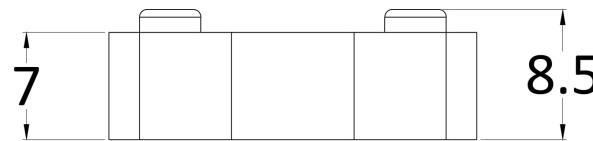

Sales Code: WRSF017

Description: Wetroom Horseshoe Support Foot Brass

Product Dimensions

Height (mm):	10
Width (mm):	24
Depth (mm):	9
Nett Weight (kg):	0.16

Packaging Dimensions

Height (mm):	45
Width (mm):	30
Length (mm):	44
Gross Weight (kg):	0.16

Packaging Data

Box Colour:	White Cardboard Box
Box Qty:	0
Label Size:	0 x 0
Label Colour:	White Label
Label Qty:	0

Outer Box Dimensions (If Applicable)

Height (mm):	360
Width (mm):	270
Depth (mm):	
Length (mm):	
Gross Weight (kg):	
Barcode:	5056462620701

Product Details

Country of Origin:	China
Fitting Instruction:	No
CE & UKCA:	N/A
Profile Material:	Brass
Profile Finish:	Brushed Brass
Adjustments (mm):	N/A
Entry Width (mm):	N/A
Swing In Dim (mm):	N/A
Swing Out Dim (mm):	N/A
Radius (mm):	Not Applicable
Glass Thickness (mm):	
Easy Fit:	Not Applicable
Easy Clean:	Not Applicable
Handle Style:	Not Applicable
Handle Material:	Not Applicable
Enclosure Design:	Not Applicable
Wheel Type:	Not Applicable
Support Bar Included:	Support Bar Not Included
Extras:	None