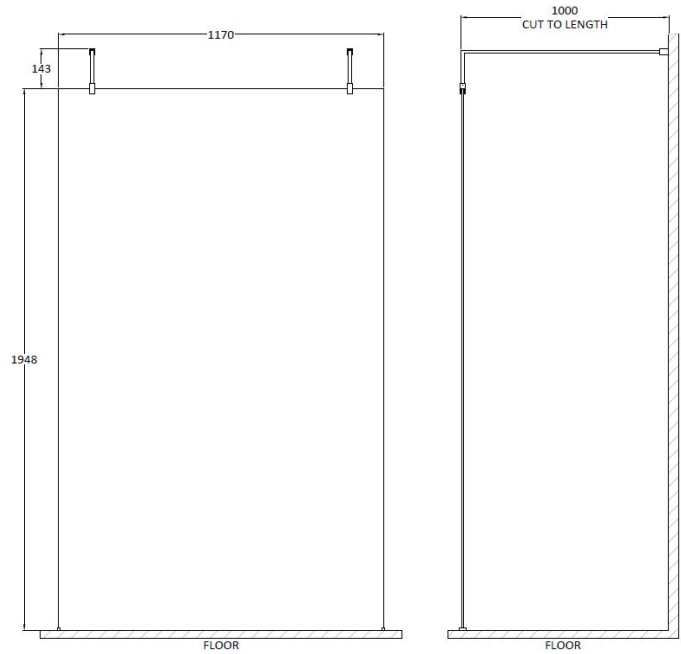

Height (mm):	1950
Width (mm):	1100
Depth (mm):	14
Nett Weight (kg):	48.8

Packaging Dimensions

Height (mm):	65
Width (mm):	1150
Length (mm):	2010
Gross Weight (kg):	48.8

Packaging Data

Box Colour:	Brown Cardboard Box - Printed
Box Qty:	0
Label Size:	0 x 0
Label Colour:	Not Applicable
Label Qty:	0

Outer Box Dimensions (If Applicable)

Height (mm):	
Width (mm):	
Depth (mm):	
Length (mm):	
Gross Weight (kg):	
Barcode:	5055275871157

Product Details

Country of Origin:	China
Fitting Instruction:	Yes
CE & UKCA:	Yes
Profile Material:	Aluminium
Profile Finish:	Polished Chrome
Adjustments (mm):	1075mm-1093mm
Entry Width (mm):	N/A
Swing In Dim (mm):	N/A
Swing Out Dim (mm):	N/A
Radius (mm):	Not Applicable
Glass Thickness (mm):	8
Easy Fit:	No
Easy Clean:	Yes
Handle Style:	Not Applicable
Handle Material:	Not Applicable
Enclosure Design:	Frameless
Wheel Type:	Not Applicable
Support Bar Included:	Support Bar Included
Extras:	None

Sales Code: BBPAF12

Description: 1200 Wetroom Screen With Arms And H Feet

Packaging Details

Barcode: 5056462624358

Sales Code: WRSB1200

Description: Wetroom Screen 1200 X1950mm

Product Dimensions

Height (mm):	1950
Width (mm):	1200
Depth (mm):	14
Nett Weight (kg):	50.4

Outer Box Dimensions (If Applicable)

Height (mm):	
Width (mm):	
Depth (mm):	
Length (mm):	
Gross Weight (kg):	
Barcode:	5055369007479

Product Details

Country of Origin:	China
Fitting Instruction:	Yes
CE & UKCA:	Yes
Profile Material:	Aluminium
Profile Finish:	Polished Chrome
Adjustments (mm):	1175mm-1193mm
Entry Width (mm):	N/A
Swing In Dim (mm):	N/A
Swing Out Dim (mm):	N/A
Radius (mm):	Not Applicable
Glass Thickness (mm):	8
Easy Fit:	No
Easy Clean:	Yes
Handle Style:	Not Applicable
Handle Material:	Not Applicable
Enclosure Design:	Frameless
Wheel Type:	Not Applicable
Support Bar Included:	Support Bar Included
Extras:	None