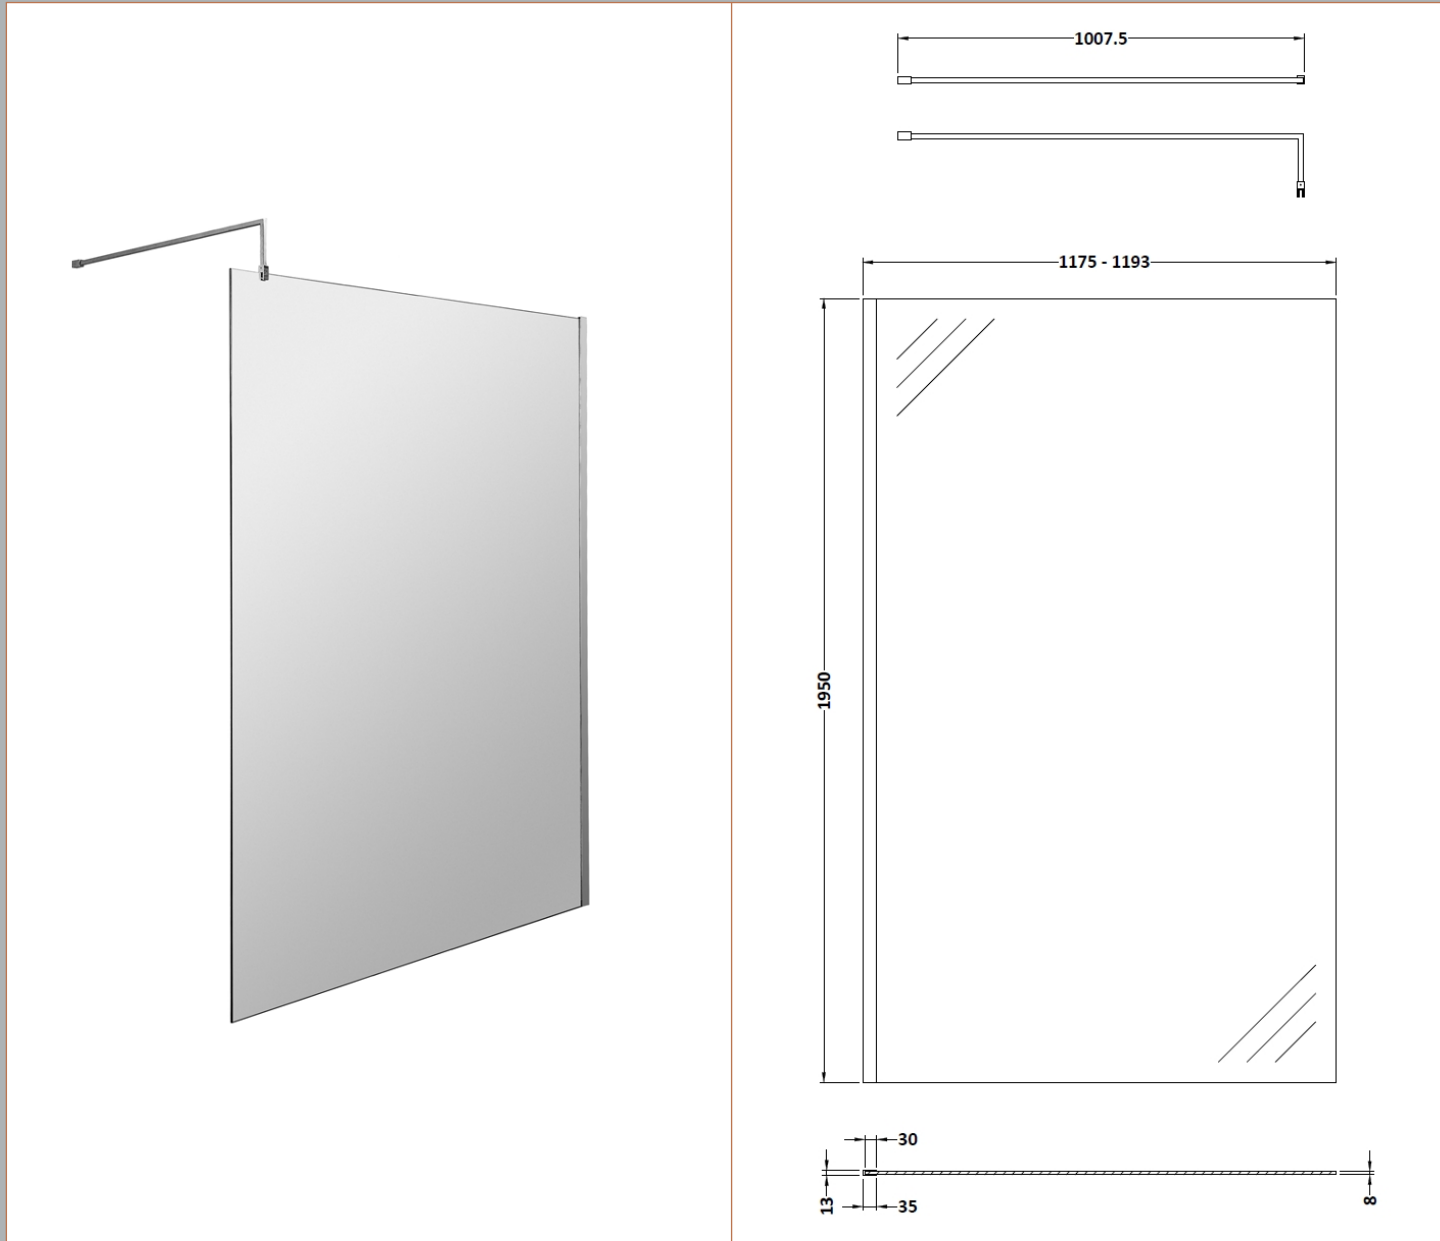

Outer Box Dimensions (If Applicable)

Height (mm):	
Width (mm):	
Depth (mm):	
Length (mm):	
Gross Weight (kg):	
Barcode:	5055275871157

Product Details

Country of Origin:	China
Fitting Instruction:	Yes
CE & UKCA:	Yes
Profile Material:	Aluminium
Profile Finish:	Polished Chrome
Adjustments (mm):	1075mm-1093mm
Entry Width (mm):	N/A
Swing In Dim (mm):	N/A
Swing Out Dim (mm):	N/A
Radius (mm):	Not Applicable
Glass Thickness (mm):	8
Easy Fit:	No
Easy Clean:	Yes
Handle Style:	Not Applicable
Handle Material:	Not Applicable
Enclosure Design:	Frameless
Wheel Type:	Not Applicable
Support Bar Included:	Support Bar Included
Extras:	None

Sales Code: BBPAF12

Description: 1200 Wetroom Screen With Arms And H Feet

Packaging Details

Barcode: 5056462624358

Sales Code: WRSB1200

Description: Wetroom Screen 1200 X1950mm

Product Dimensions

Height (mm):	1950
Width (mm):	1200
Depth (mm):	14
Nett Weight (kg):	50.4

Outer Box Dimensions (If Applicable)

Height (mm):	
Width (mm):	
Depth (mm):	
Length (mm):	
Gross Weight (kg):	
Barcode:	5055369007479

Product Details

Country of Origin:	China
Fitting Instruction:	Yes
CE & UKCA:	Yes
Profile Material:	Aluminium
Profile Finish:	Polished Chrome
Adjustments (mm):	1175mm-1193mm
Entry Width (mm):	N/A
Swing In Dim (mm):	N/A
Swing Out Dim (mm):	N/A
Radius (mm):	Not Applicable
Glass Thickness (mm):	8
Easy Fit:	No
Easy Clean:	Yes
Handle Style:	Not Applicable
Handle Material:	Not Applicable
Enclosure Design:	Frameless
Wheel Type:	Not Applicable
Support Bar Included:	Support Bar Included
Extras:	None