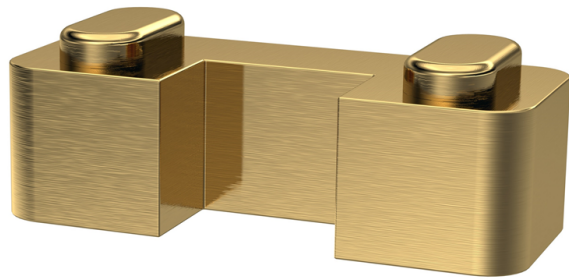

Sales Code: WRSF017

Description: Wetroom Horseshoe Support Foot Brass

Product Dimensions

Height (mm):	10
Width (mm):	24
Depth (mm):	9
Nett Weight (kg):	0.16

Packaging Dimensions

Height (mm):	45
Width (mm):	30
Length (mm):	44
Gross Weight (kg):	0.16

Packaging Data

Box Colour:	White Cardboard Box
Box Qty:	0
Label Size:	0 x 0
Label Colour:	White Label
Label Qty:	0

Outer Box Dimensions (If Applicable)

Height (mm):	360
Width (mm):	270
Depth (mm):	
Length (mm):	
Gross Weight (kg):	
Barcode:	5056462620701

Product Details

Country of Origin:	China
Fitting Instruction:	No
CE & UKCA:	N/A
Profile Material:	Brass
Profile Finish:	Brushed Brass
Adjustments (mm):	N/A
Entry Width (mm):	N/A
Swing In Dim (mm):	N/A
Swing Out Dim (mm):	N/A
Radius (mm):	Not Applicable
Glass Thickness (mm):	
Easy Fit:	Not Applicable
Easy Clean:	Not Applicable
Handle Style:	Not Applicable
Handle Material:	Not Applicable
Enclosure Design:	Not Applicable
Wheel Type:	Not Applicable
Support Bar Included:	Support Bar Not Included
Extras:	None