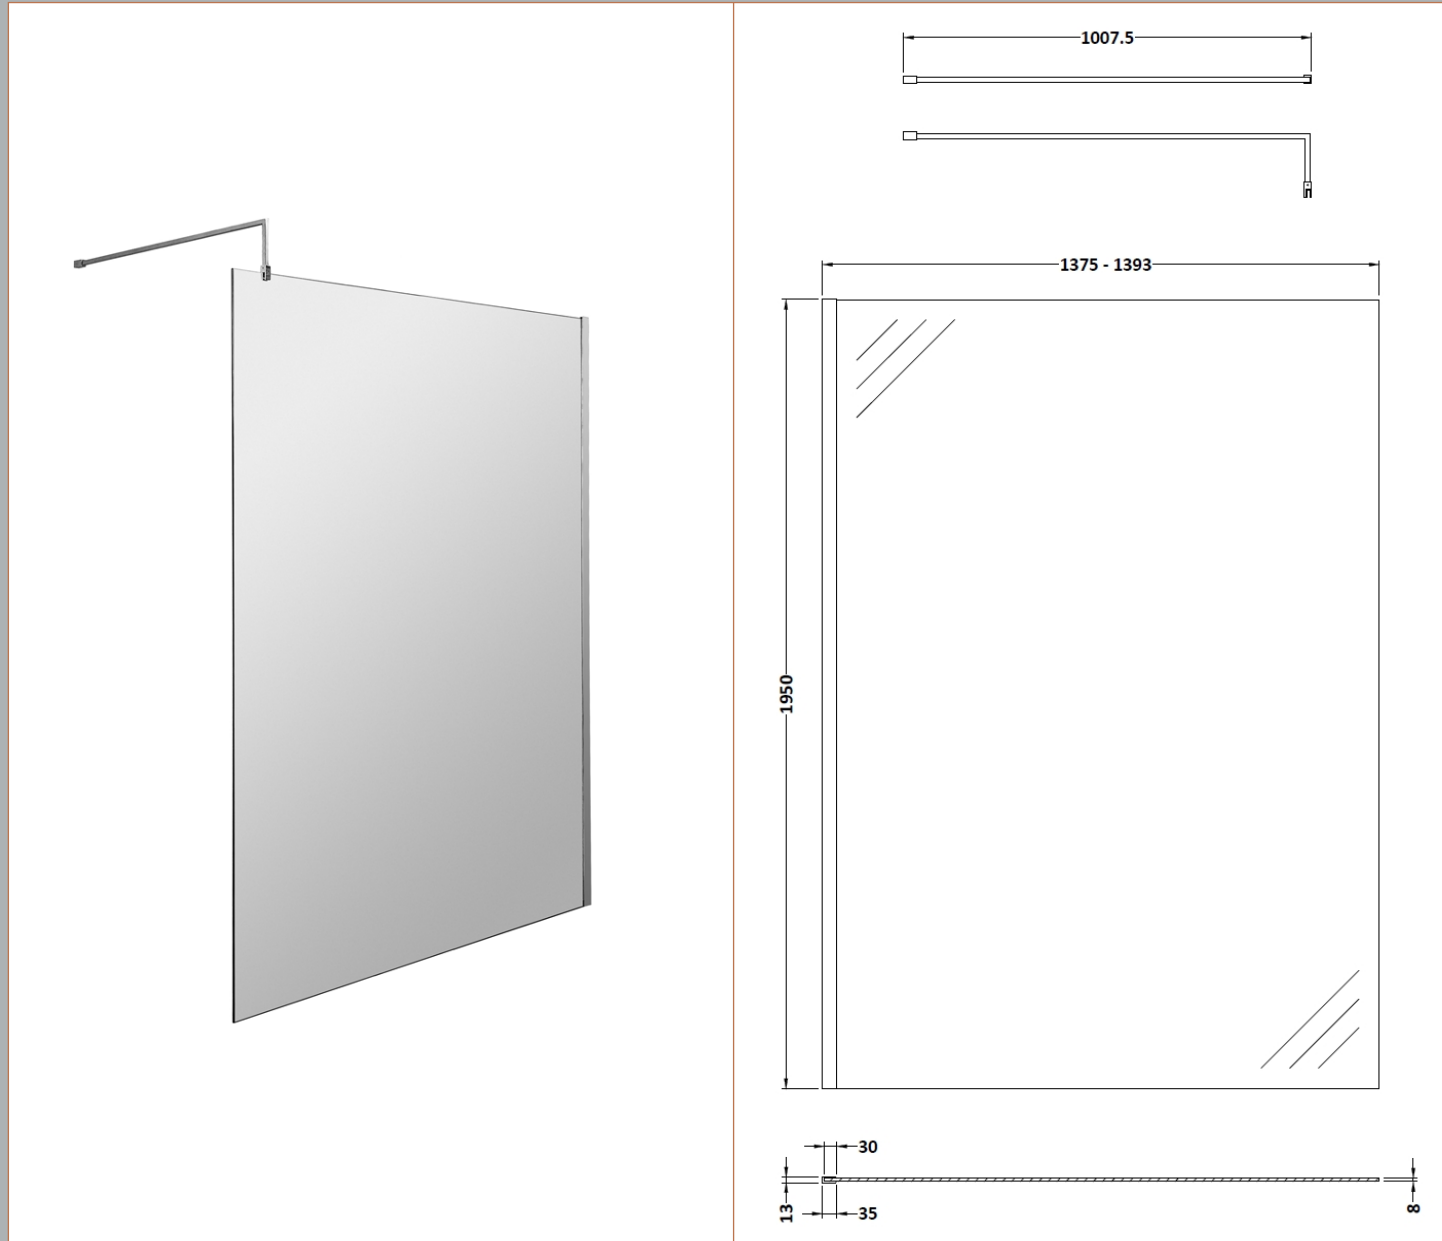

Outer Box Dimensions (If Applicable)

Height (mm):	
Width (mm):	
Depth (mm):	
Length (mm):	
Gross Weight (kg):	
Barcode:	5055369007479

Product Details

Country of Origin:	China
Fitting Instruction:	Yes
CE & UKCA:	Yes
Profile Material:	Aluminium
Profile Finish:	Polished Chrome
Adjustments (mm):	1175mm-1193mm
Entry Width (mm):	N/A
Swing In Dim (mm):	N/A
Swing Out Dim (mm):	N/A
Radius (mm):	Not Applicable
Glass Thickness (mm):	8
Easy Fit:	No
Easy Clean:	Yes
Handle Style:	Not Applicable
Handle Material:	Not Applicable
Enclosure Design:	Frameless
Wheel Type:	Not Applicable
Support Bar Included:	Support Bar Included
Extras:	None

Sales Code: BBPAF14

Description: 1400 Wetroom Screen With Arms And H Feet

Packaging Details

Barcode: 5056462624365

Sales Code: WRSB1400

Description: Wetroom Screen 1400 X1950mm

Product Dimensions

Height (mm):	1950
Width (mm):	1400
Depth (mm):	14
Nett Weight (kg):	58.3

Outer Box Dimensions (If Applicable)

Height (mm):	
Width (mm):	
Depth (mm):	
Length (mm):	
Gross Weight (kg):	
Barcode:	5055369007486

Product Details

Country of Origin:	China
Fitting Instruction:	Yes
CE & UKCA:	Yes
Profile Material:	Aluminium
Profile Finish:	Polished Chrome
Adjustments (mm):	1375mm-1393mm
Entry Width (mm):	N/A
Swing In Dim (mm):	N/A
Swing Out Dim (mm):	N/A
Radius (mm):	Not Applicable
Glass Thickness (mm):	8
Easy Fit:	No
Easy Clean:	Yes
Handle Style:	Not Applicable
Handle Material:	Not Applicable
Enclosure Design:	Frameless
Wheel Type:	Not Applicable
Support Bar Included:	Support Bar Included
Extras:	None