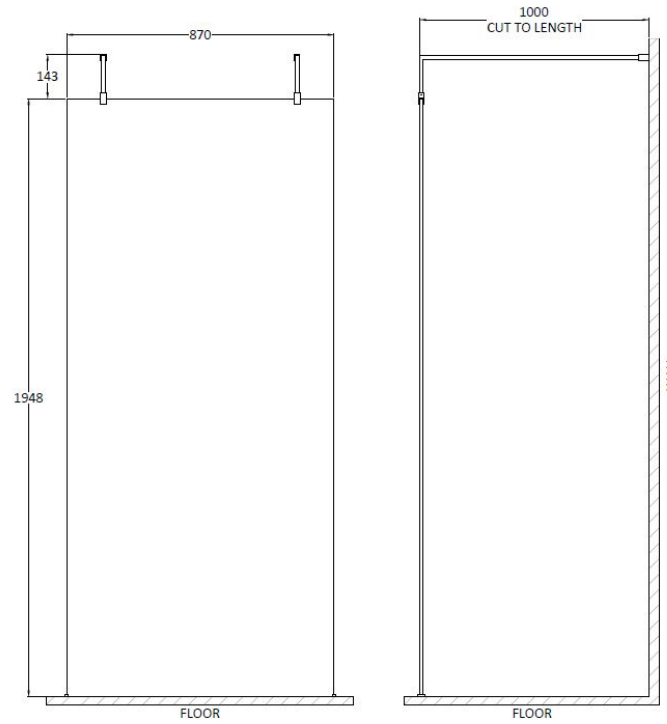

Outer Box Dimensions (If Applicable)

Height (mm):	
Width (mm):	
Depth (mm):	
Length (mm):	
Gross Weight (kg):	
Barcode:	5055369007448

Product Details

Country of Origin:	China
Fitting Instruction:	Yes
CE & UKCA:	Yes
Profile Material:	Aluminium
Profile Finish:	Polished Chrome
Adjustments (mm):	775mm-793mm
Entry Width (mm):	N/A
Swing In Dim (mm):	N/A
Swing Out Dim (mm):	N/A
Radius (mm):	Not Applicable
Glass Thickness (mm):	8
Easy Fit:	No
Easy Clean:	Yes
Handle Style:	Not Applicable
Handle Material:	Not Applicable
Enclosure Design:	Frameless
Wheel Type:	Not Applicable
Support Bar Included:	Support Bar Included
Extras:	None

Sales Code: BBPAF090

Description: 900 Wetroom Screen With Arms And H Feet

Packaging Details

Barcode: 5056462624327

Sales Code: WRSB900

Description: Wetroom Screen 900 X1950mm

Product Dimensions

Height (mm):	1950
Width (mm):	900
Depth (mm):	14
Nett Weight (kg):	38.24

Outer Box Dimensions (If Applicable)

Height (mm):	
Width (mm):	
Depth (mm):	
Length (mm):	
Gross Weight (kg):	
Barcode:	5055369007455

Product Details

Country of Origin:	China
Fitting Instruction:	Yes
CE & UKCA:	Yes
Profile Material:	Aluminium
Profile Finish:	Polished Chrome
Adjustments (mm):	875mm-893mm
Entry Width (mm):	N/A
Swing In Dim (mm):	N/A
Swing Out Dim (mm):	N/A
Radius (mm):	Not Applicable
Glass Thickness (mm):	8
Easy Fit:	No
Easy Clean:	Yes
Handle Style:	Not Applicable
Handle Material:	Not Applicable
Enclosure Design:	Frameless
Wheel Type:	Not Applicable
Support Bar Included:	Support Bar Included
Extras:	None