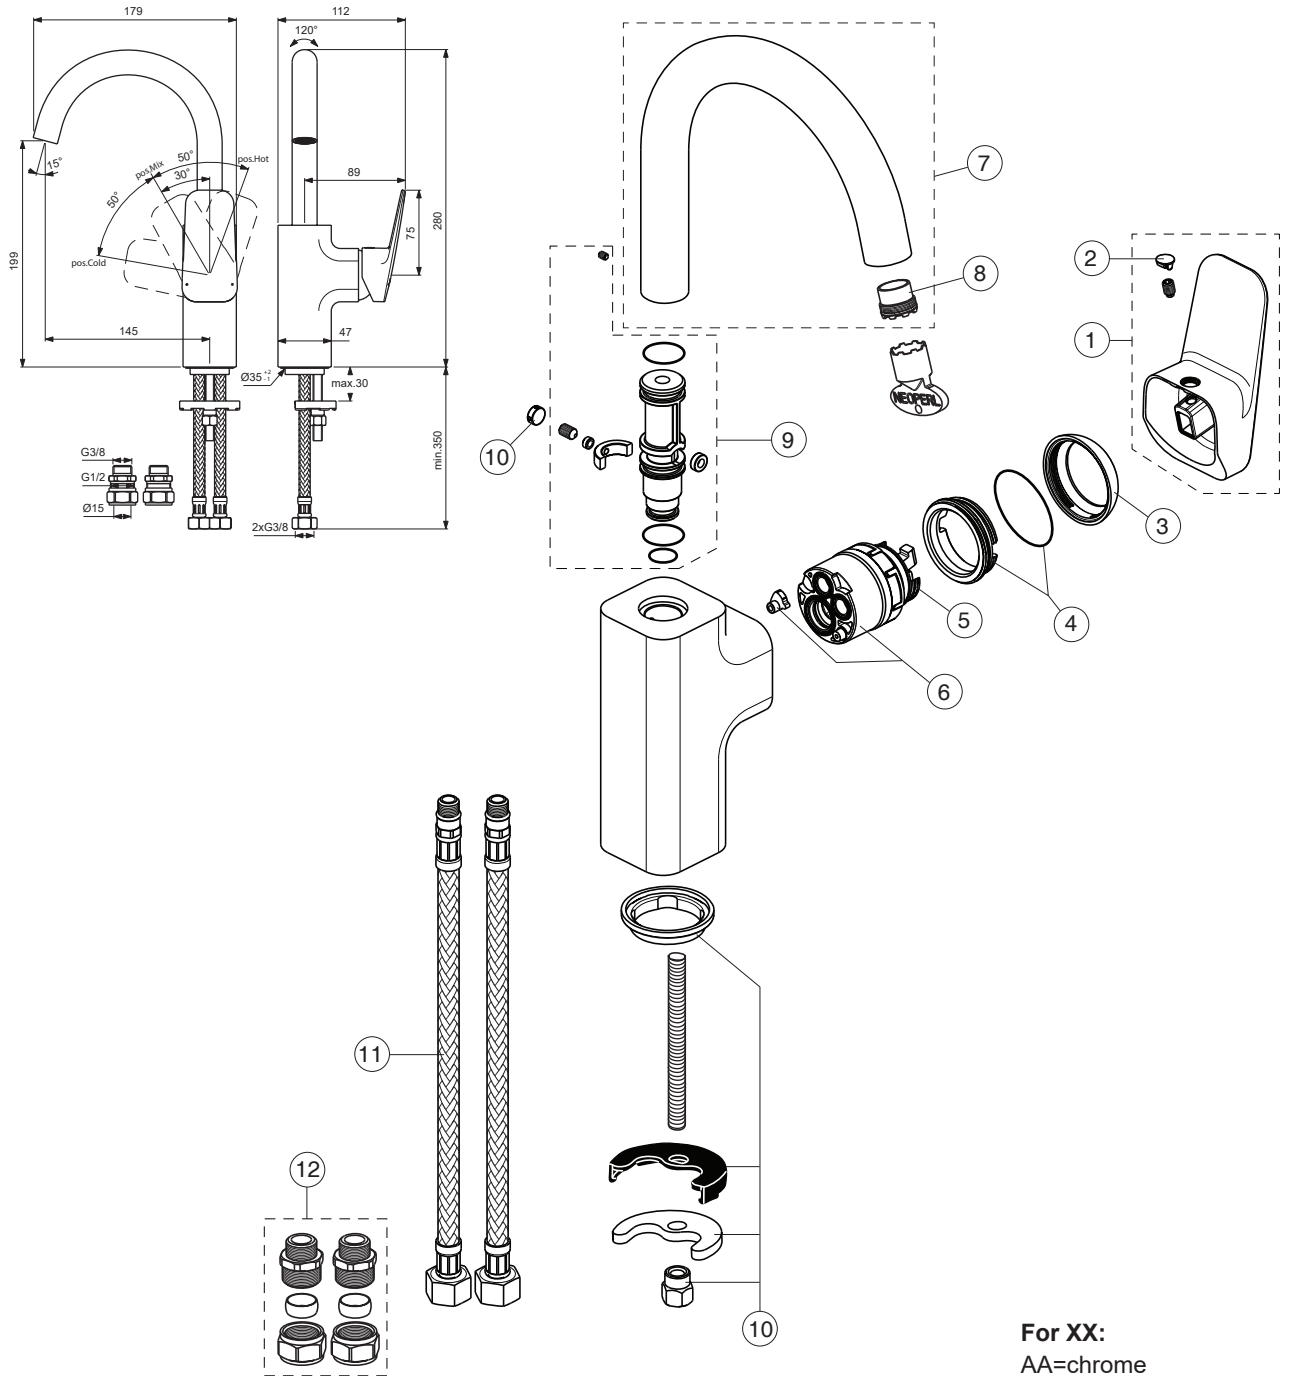

CERAPLAN

Ideal Standard

BD245XX

For XX:
AA=chrome
XG=silk black

Pos.	Signify	Spare parts-Nr.	Quantity	Pos.	Signify	Spare parts-Nr.	Quantity
1	Lever,w/logo	B961718XX	1 Set				
2	Cap decorative	B960473AA	1 Pcs.				
3	Rosette M38x1.5	B961438XX	1 Pcs.				
4	Screw M4x1.5/M38x1.5	B961374NU	1 Set				
5	Hot limit stop	A861181NU	1 Pcs.				
6	Cartridge Ø38mm	A861156NU*	1 Pcs.				
7	Tub.spout R145mm	B961728XX	1 Set				
8	Aer.cache M16.5x1-5l/min	A962708NU	1 Pcs.				
9	Sealing set	B961596NU	1 Set				
10	Connecting set	A964520NU	1 Set				
11	Flex hose G3/8 /L445mm	A963600NU	1 Pcs.				
12	Connector G3/8,Ø15-set	B960845NU	1 Set				