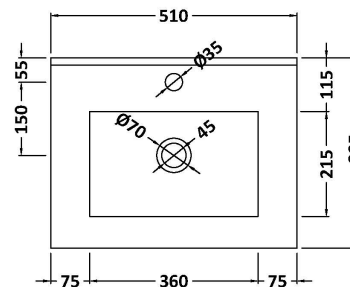

Packaging Dimensions

Height (mm):	465
Width (mm):	525
Depth (mm):	415
Gross Weight (kg):	15.7

Packaging Data

Box Colour:	Brown Cardboard Box
Box Qty:	0
Label Size:	0 x 0
Label Colour:	White Label
Label Qty:	0

Outer Box Dimensions (If Applicable)

Height (mm):	
Width (mm):	
Depth (mm):	
Gross Weight (kg):	
Barcode:	5056462643229

Product Details

Country of Origin:	China
Fitting Instruction:	Yes
CE & UKCA:	N/A
FSC Certified Materials:	Yes
Colour:	Satin White
Construction Method:	Cam & Wood Dowel
Construction Type:	Rigid
Cabinet Finish:	MFC Painted Matt
Fascia Finish:	Mdf Painted Matt
Cabinet Thickness (mm):	18
Fascia Thickness (mm):	18
Drawer Included:	Yes
Drawer Type:	80mm High Metal S/C Inc Galler
No of Shelves:	Not Applicable
Hinge Type:	Not Applicable
Hinge Included:	Not Applicable
Adjustable Legs:	No, Not Required
Fixings Included:	Yes
Handle Style:	Traditional
Waste Shroud:	Yes
Handle Included:	Yes, Supplied
Handle Type:	Knob

Sales Code: NVM001

Description: 500mm Minimalist Basin 1Th

Product Dimensions

Height (mm):	0
Width (mm):	0
Depth (mm):	0
Nett Weight (kg):	9

Packaging Dimensions

Height (mm):	400
Width (mm):	520
Depth (mm):	200
Gross Weight (kg):	9

Packaging Data

Box Colour:	Brown Cardboard Box
Box Qty:	0
Label Size:	0 x 0
Label Colour:	White Label
Label Qty:	0

Outer Box Dimensions (If Applicable)

Height (mm):	
Width (mm):	
Depth (mm):	
Gross Weight (kg):	
Barcode:	5055275828670