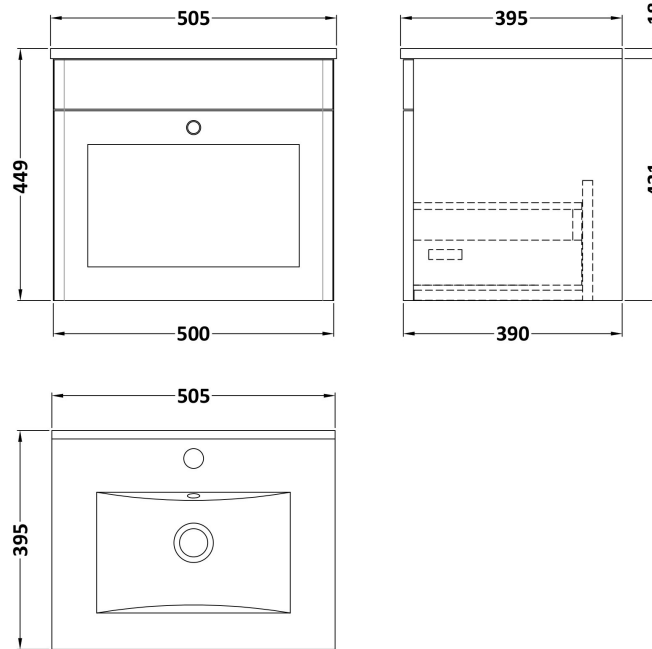

Sales Code: CLC191C

Description: 500 W/H 1-Drawer Unit & Minimalist Basin

Packaging Details

Barcode: 5056678416150