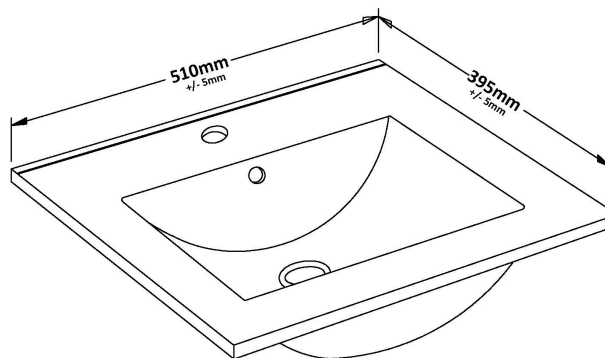

Packaging Dimensions

Height (mm):	465
Width (mm):	525
Depth (mm):	415
Gross Weight (kg):	15.7

Packaging Data

Box Colour:	Brown Cardboard Box
Box Qty:	0
Label Size:	0 x 0
Label Colour:	White Label
Label Qty:	0

Outer Box Dimensions (If Applicable)

Height (mm):	
Width (mm):	
Depth (mm):	
Gross Weight (kg):	
Barcode:	5056462643229

Product Details

Country of Origin:	China
Fitting Instruction:	Yes
CE & UKCA:	N/A
FSC Certified Materials:	Yes
Colour:	Satin White
Construction Method:	Cam & Wood Dowel
Construction Type:	Rigid
Cabinet Finish:	MFC Painted Matt
Fascia Finish:	Mdf Painted Matt
Cabinet Thickness (mm):	18
Fascia Thickness (mm):	18
Drawer Included:	Yes
Drawer Type:	80mm High Metal S/C Inc Galler
No of Shelves:	Not Applicable
Hinge Type:	Not Applicable
Hinge Included:	Not Applicable
Adjustable Legs:	No, Not Required
Fixings Included:	Yes
Handle Style:	Traditional
Waste Shroud:	Yes
Handle Included:	Yes, Supplied
Handle Type:	Knob

Sales Code: NVM001

Description: 500mm Minimalist Basin 1Th

Product Dimensions

Height (mm):	0
Width (mm):	0
Depth (mm):	0
Nett Weight (kg):	9

Packaging Dimensions

Height (mm):	400
Width (mm):	520
Depth (mm):	200
Gross Weight (kg):	9

Packaging Data

Box Colour:	Brown Cardboard Box
Box Qty:	0
Label Size:	0 x 0
Label Colour:	White Label
Label Qty:	0

Outer Box Dimensions (If Applicable)

Height (mm):	
Width (mm):	
Depth (mm):	
Gross Weight (kg):	
Barcode:	5055275828670