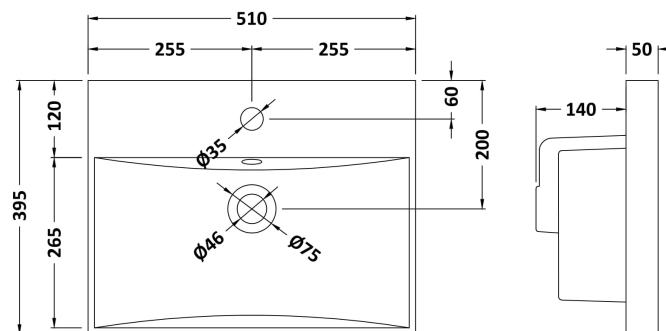

Sales Code: NVM001

Description: 500mm Minimalist Basin 1Th

Product Dimensions

Height (mm):	0
Width (mm):	0
Depth (mm):	0
Nett Weight (kg):	9

Packaging Dimensions

Height (mm):	400
Width (mm):	520
Depth (mm):	200
Gross Weight (kg):	9

Product Dimensions

Height (mm):	0
Width (mm):	0
Depth (mm):	0
Nett Weight (kg):	10.54

Packaging Dimensions

Height (mm):	210
Width (mm):	410
Depth (mm):	530
Gross Weight (kg):	10.54

Packaging Data

Box Colour:	Brown Cardboard Box - Printed
Box Qty:	0
Label Size:	0 x 0
Label Colour:	White Label
Label Qty:	0

Outer Box Dimensions (If Applicable)

Height (mm):	
Width (mm):	
Depth (mm):	
Gross Weight (kg):	
Barcode:	5055369043446

Product Details

Country of Origin:	China
Fitting Instruction:	No
Certification: CE & UKCA:	No WRAS: N/A WRAS No: N/A
Product Material:	Vitreous China
Fixing Supplied:	No

Sales Code: NVM032

Description: 500 Thin Edged Basin 1Th

Product Dimensions

Height (mm):	0
Width (mm):	0
Depth (mm):	0
Nett Weight (kg):	9.5

Packaging Dimensions

Height (mm):	190
Width (mm):	530
Depth (mm):	415
Gross Weight (kg):	10