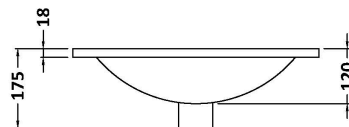

Packaging Dimensions

Height (mm):	465
Width (mm):	525
Depth (mm):	415
Gross Weight (kg):	15.7

Packaging Data

Box Colour:	Brown Cardboard Box
Box Qty:	0
Label Size:	0 x 0
Label Colour:	White Label
Label Qty:	0

Outer Box Dimensions (If Applicable)

Height (mm):	
Width (mm):	
Depth (mm):	
Gross Weight (kg):	
Barcode:	5056462643229

Product Details

Country of Origin:	China
Fitting Instruction:	Yes
CE & UKCA:	N/A
FSC Certified Materials:	Yes
Colour:	Satin White
Construction Method:	Cam & Wood Dowel
Construction Type:	Rigid
Cabinet Finish:	MFC Painted Matt
Fascia Finish:	Mdf Painted Matt
Cabinet Thickness (mm):	18
Fascia Thickness (mm):	18
Drawer Included:	Yes
Drawer Type:	80mm High Metal S/C Inc Galler
No of Shelves:	Not Applicable
Hinge Type:	Not Applicable
Hinge Included:	Not Applicable
Adjustable Legs:	No, Not Required
Fixings Included:	Yes
Handle Style:	Traditional
Waste Shroud:	Yes
Handle Included:	Yes, Supplied
Handle Type:	Knob

Sales Code: NVM001

Description: 500mm Minimalist Basin 1Th

Product Dimensions

Height (mm):	0
Width (mm):	0
Depth (mm):	0
Nett Weight (kg):	9

Packaging Dimensions

Height (mm):	400
Width (mm):	520
Depth (mm):	200
Gross Weight (kg):	9

Packaging Data

Box Colour:	Brown Cardboard Box
Box Qty:	0
Label Size:	0 x 0
Label Colour:	White Label
Label Qty:	0

Outer Box Dimensions (If Applicable)

Height (mm):	
Width (mm):	
Depth (mm):	
Gross Weight (kg):	
Barcode:	5055275828670