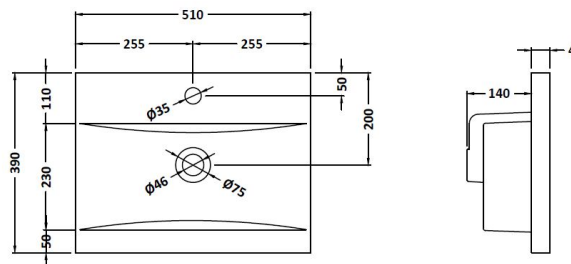

Sales Code: NVM012

Description: 500 Mid-Edged Basin 1 Th

Product Dimensions

Height (mm):	0
Width (mm):	0
Depth (mm):	0
Nett Weight (kg):	10.54

Packaging Dimensions

Height (mm):	210
Width (mm):	410
Depth (mm):	530
Gross Weight (kg):	10.54

Packaging Data

Box Colour:	Brown Cardboard Box - Printed
Box Qty:	0
Label Size:	0 x 0
Label Colour:	White Label
Label Qty:	0

Outer Box Dimensions (If Applicable)

Height (mm):	
Width (mm):	
Depth (mm):	
Gross Weight (kg):	
Barcode:	5055369043446

Product Details

Country of Origin:	China
Fitting Instruction:	No
Certification: CE & UKCA:	No WRAS: N/A WRAS No: N/A
Product Material:	Vitreous China
Fixing Supplied:	No

Pans/Bidets: Trap Style: Not Applicable Includes Seat: Not Applicable

Seats: Seat Type: Not Applicable Material: Not Applicable
Function: Not Applicable Hinge Type: Not Applicable
Hinge Material: Not Applicable

Cisterns: Operating Type: Not Applicable Fittings: Not Applicable
Lever Type: Not Applicable

Basins: Tap Hole: One Taphole Chain Stay Hole: No
Template: Not Required Waste Type Req: Slotted
Overflow Inc: Yes Overflow Cover: Yes
Inner Bowl Depth (mm): 125mm