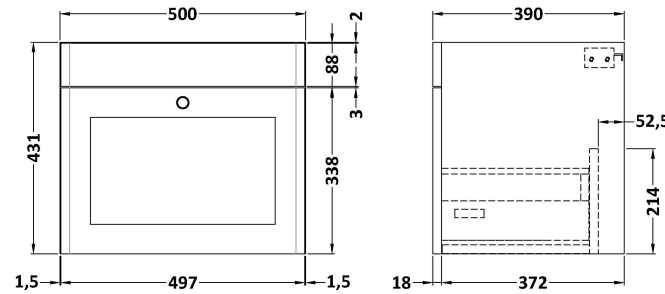

Sales Code: CLC191E

Description: 500 W/H 1-Drawer Unit & Mid-Edged Basin

Packaging Details

Barcode: 5056678416310

Sales Code: CLA191

Description: 500 W/H 1-Drawer Unit (431X500x390)

Product Dimensions

Height (mm):	431
Width (mm):	500
Depth (mm):	390
Nett Weight (kg):	15.2

Packaging Dimensions

Height (mm):	465
Width (mm):	525
Depth (mm):	415
Gross Weight (kg):	15.7

Packaging Data

Box Colour:	Brown Cardboard Box
Box Qty:	0
Label Size:	0 x 0
Label Colour:	White Label
Label Qty:	0

Outer Box Dimensions (If Applicable)

Height (mm):	
Width (mm):	
Depth (mm):	
Gross Weight (kg):	
Barcode:	5056462643229

Product Details

Country of Origin:	China
Fitting Instruction:	Yes
CE & UKCA:	N/A
FSC Certified Materials:	Yes
Colour:	Satin White
Construction Method:	Cam & Wood Dowel
Construction Type:	Rigid
Cabinet Finish:	MFC Painted Matt
Fascia Finish:	Mdf Painted Matt
Cabinet Thickness (mm):	18
Fascia Thickness (mm):	18
Drawer Included:	Yes
Drawer Type:	80mm High Metal S/C Inc Galler
No of Shelves:	Not Applicable
Hinge Type:	Not Applicable
Hinge Included:	Not Applicable
Adjustable Legs:	No, Not Required
Fixings Included:	Yes
Handle Style:	Traditional
Waste Shroud:	Yes
Handle Included:	Yes, Supplied
Handle Type:	Knob

Sales Code: NVM001

Description: 500mm Minimalist Basin 1Th

Product Dimensions

Height (mm):	0
Width (mm):	0
Depth (mm):	0
Nett Weight (kg):	9

Packaging Dimensions

Height (mm):	400
Width (mm):	520
Depth (mm):	200
Gross Weight (kg):	9