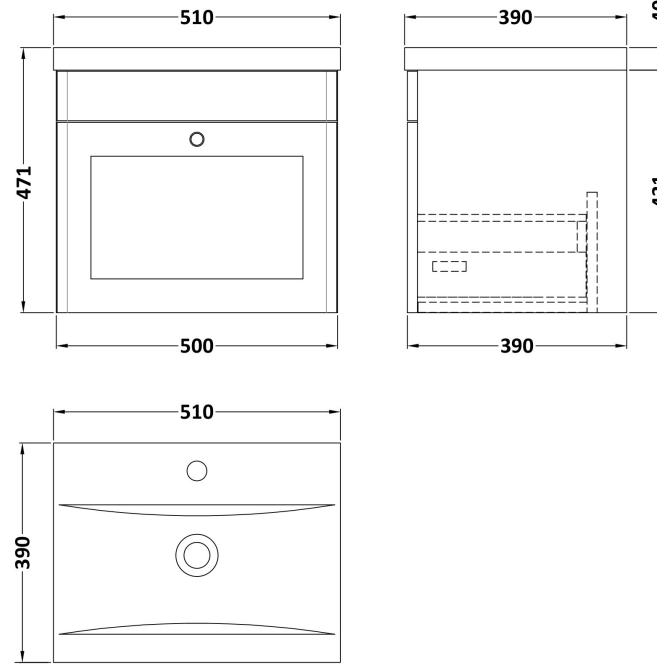

Sales Code: CLC191D

Description: 500 W/H 1-Drawer Unit & Mid-Edged Basin

Packaging Details

Barcode: 5056678416235