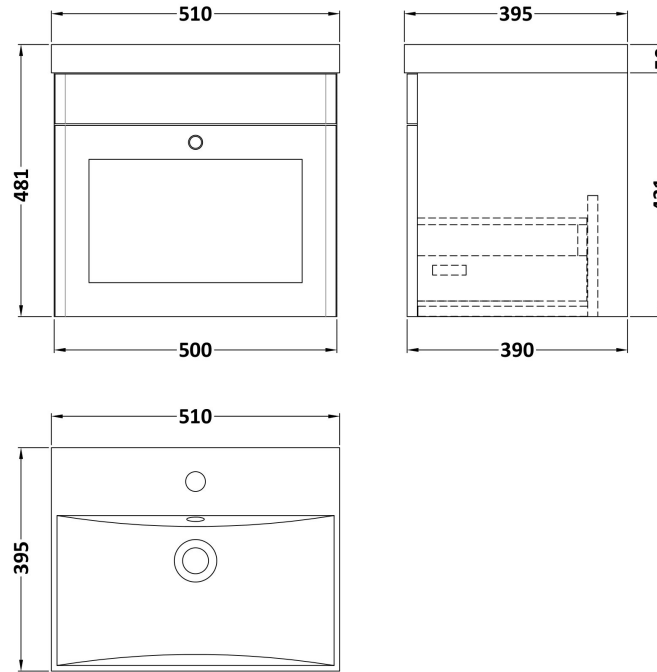

Sales Code: CLC191E

Description: 500 W/H 1-Drawer Unit & Mid-Edged Basin

Packaging Details

Barcode: 5056678416310

Sales Code: CLA191

Description: 500 W/H 1-Drawer Unit (431X500x390)

Product Dimensions

Height (mm):	431
Width (mm):	500
Depth (mm):	390
Nett Weight (kg):	15.2

Packaging Dimensions

Height (mm):	465
Width (mm):	525
Depth (mm):	415
Gross Weight (kg):	15.7

Packaging Data

Box Colour:	Brown Cardboard Box
Box Qty:	0
Label Size:	0 x 0
Label Colour:	White Label
Label Qty:	0

Outer Box Dimensions (If Applicable)

Height (mm):	
Width (mm):	
Depth (mm):	
Gross Weight (kg):	
Barcode:	5056462643229

Product Details

Country of Origin:	China
Fitting Instruction:	Yes
CE & UKCA:	N/A
FSC Certified Materials:	Yes
Colour:	Satin White
Construction Method:	Cam & Wood Dowel
Construction Type:	Rigid
Cabinet Finish:	MFC Painted Matt
Fascia Finish:	Mdf Painted Matt
Cabinet Thickness (mm):	18
Fascia Thickness (mm):	18
Drawer Included:	Yes
Drawer Type:	80mm High Metal S/C Inc Galler
No of Shelves:	Not Applicable
Hinge Type:	Not Applicable
Hinge Included:	Not Applicable
Adjustable Legs:	No, Not Required
Fixings Included:	Yes
Handle Style:	Traditional
Waste Shroud:	Yes
Handle Included:	Yes, Supplied
Handle Type:	Knob

Sales Code: NVM001

Description: 500mm Minimalist Basin 1Th

Product Dimensions

Height (mm):	0
Width (mm):	0
Depth (mm):	0
Nett Weight (kg):	9

Packaging Dimensions

Height (mm):	400
Width (mm):	520
Depth (mm):	200
Gross Weight (kg):	9