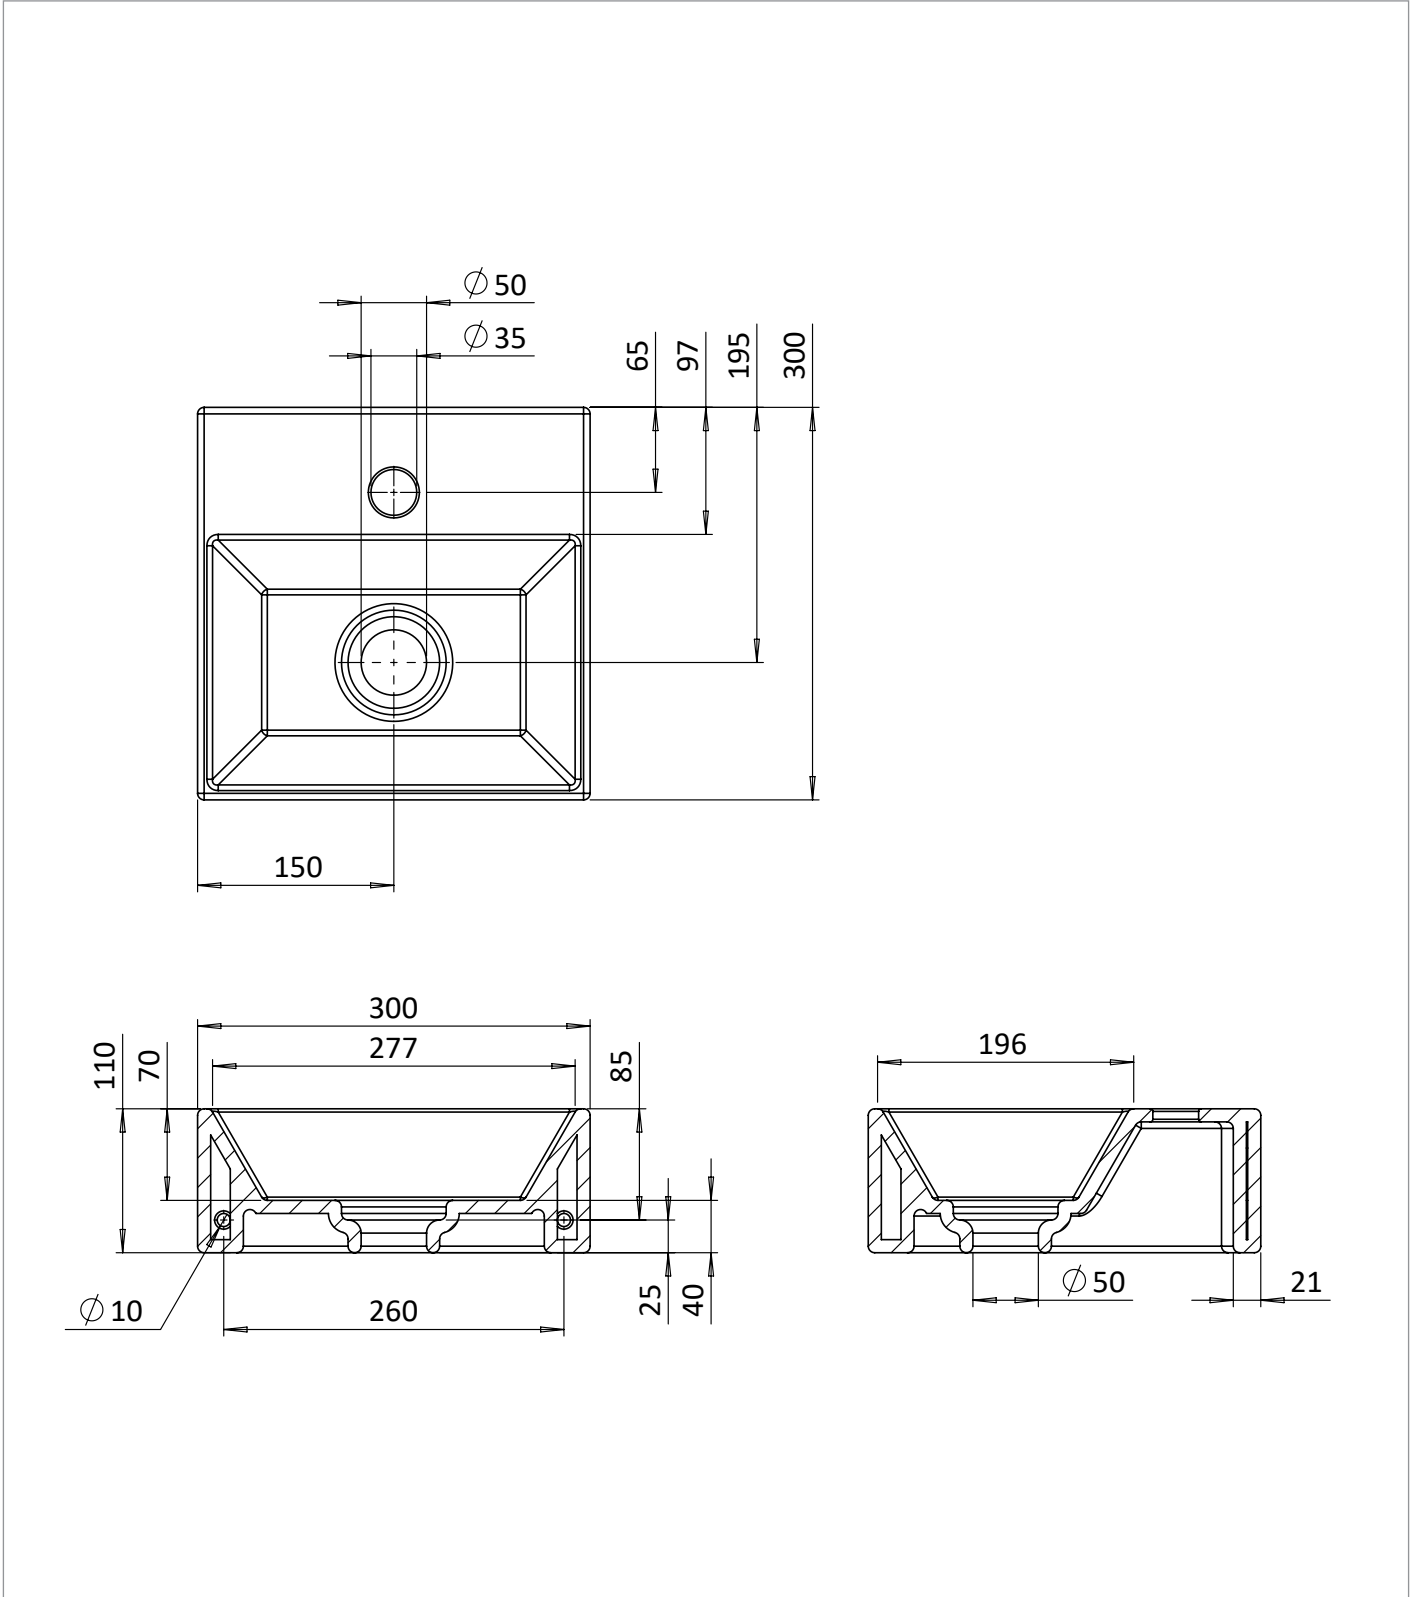

PRODUCT DATA SHEET

crosswater[®]

PRODUCT CODE

BK0301SUW

RANGE

Counter Basins

DESCRIPTION

Beck Cloakroom Basin Including Free Flow Waste 1TH 300x300mm White Gloss

WEBSITE LINK [Click Here](#)

CATEGORY	Sanitaryware
COLOUR	Gloss White
FINISH APPLICATION	Glazed
PRIMARY MATERIAL	Fine Fire Clay
PRODUCT LENGTH MM	300
PRODUCT HEIGHT MM	110
PRODUCT WIDTH MM	300
PRODUCT BOXED WEIGHT (KG)	7.51
INSTALL TYPE	Furniture Mounted
STANDARDS	EN 14688 : 2007

TAP HOLES	1TH
FIXINGS INCLUDED	True
OVERFLOW	No
BASIN WASTE SIZE	45 mm

TECHNICAL DIMENSIONS

Dimensions in mm unless otherwise specified.

Tolerances (per material type) apply.

SPARES LIST

Only the parts labelled are available as spares.