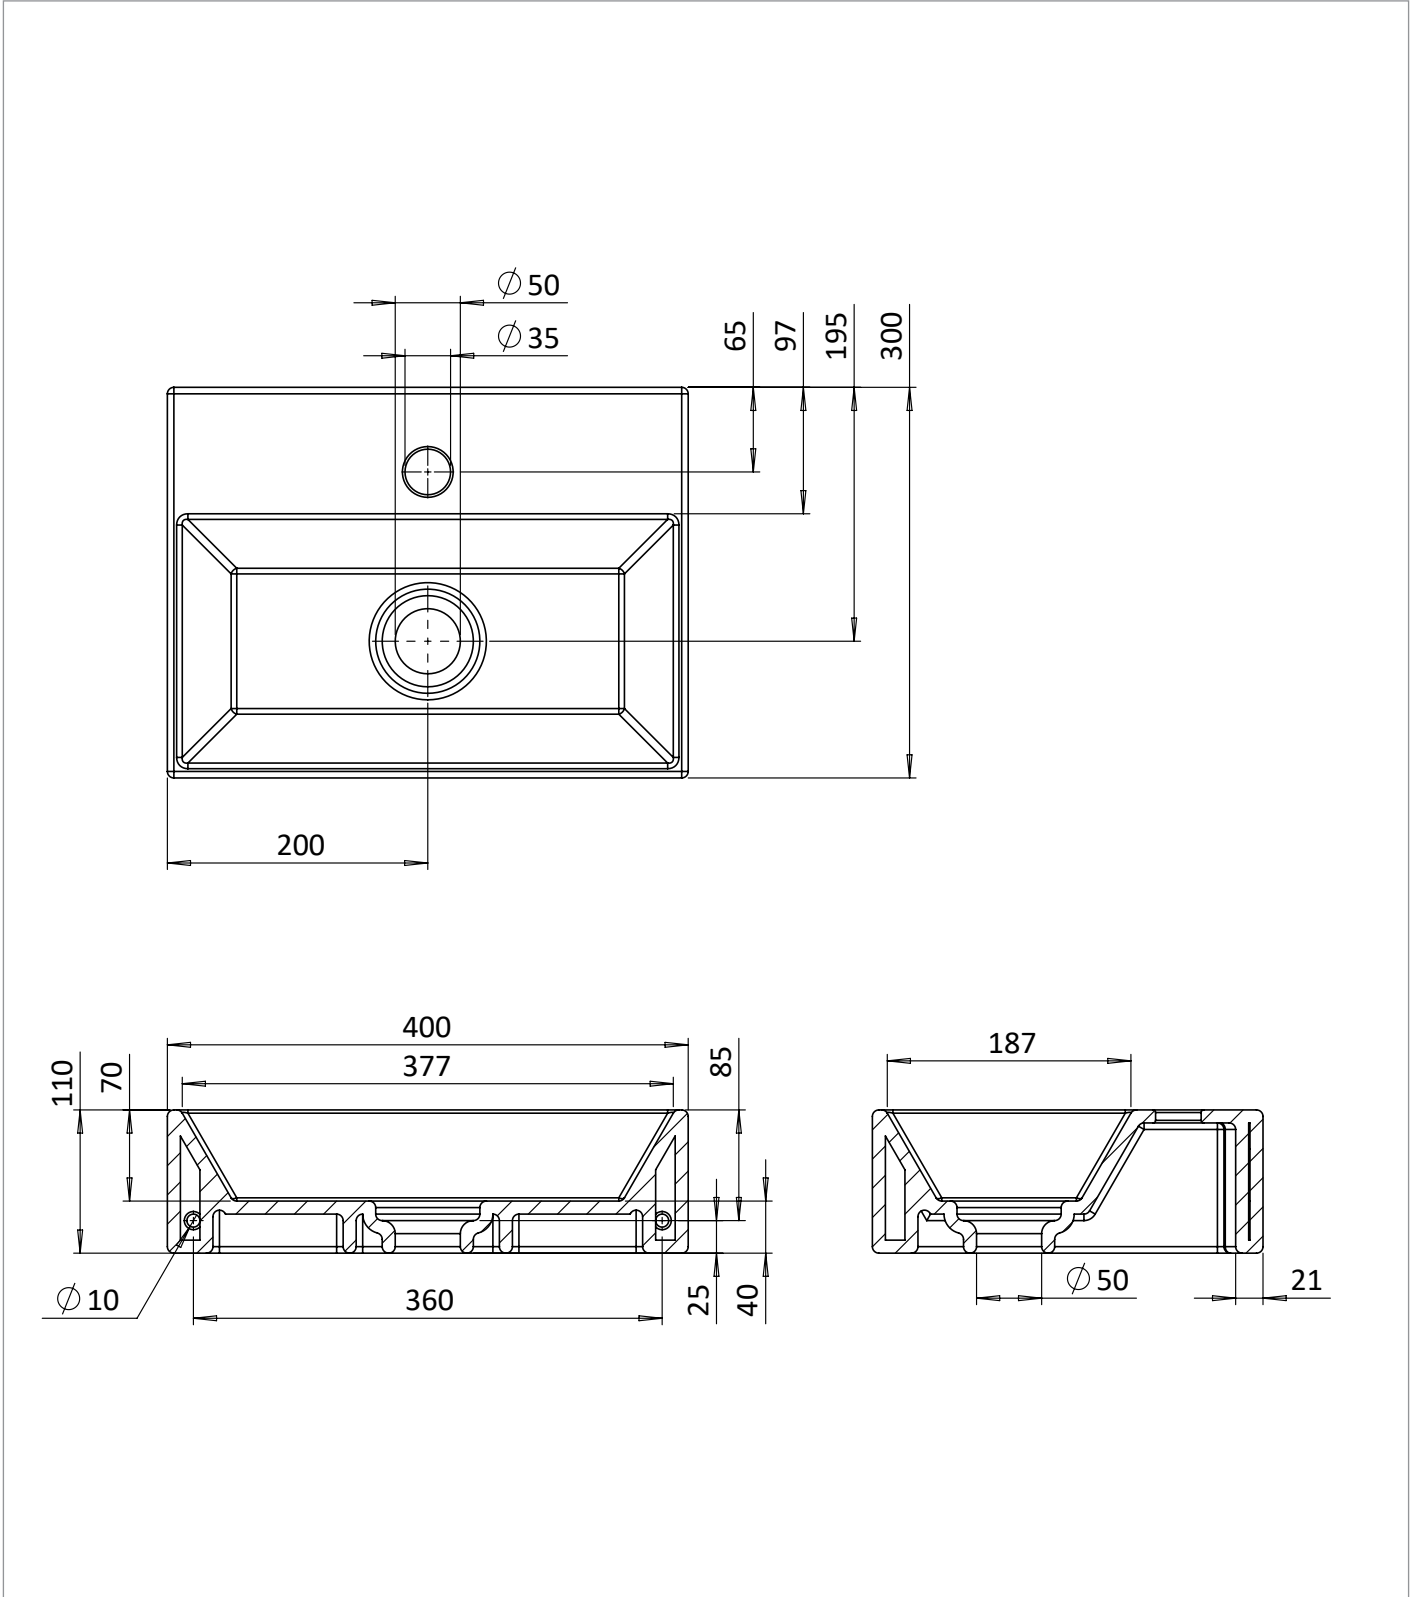

## DESCRIPTION

Beck Cloakroom Basin Including Free Flow Waste 1TH 400x300mm White Gloss

WEBSITE LINK [Click Here](#)

CATEGORY	Sanitaryware
COLOUR	Gloss White
FINISH APPLICATION	Glazed
PRIMARY MATERIAL	Fine Fire Clay
PRODUCT LENGTH MM	300
PRODUCT HEIGHT MM	110
PRODUCT WIDTH MM	400
PRODUCT BOXED WEIGHT (KG)	12.31
INSTALL TYPE	Furniture Mounted
STANDARDS	EN 14688 : 2007

TAP HOLES	1TH
FIXINGS INCLUDED	True
OVERFLOW	No
BASIN WASTE SIZE	46 mm

## TECHNICAL DIMENSIONS

Dimensions in mm unless otherwise specified.

Tolerances (per material type) apply.