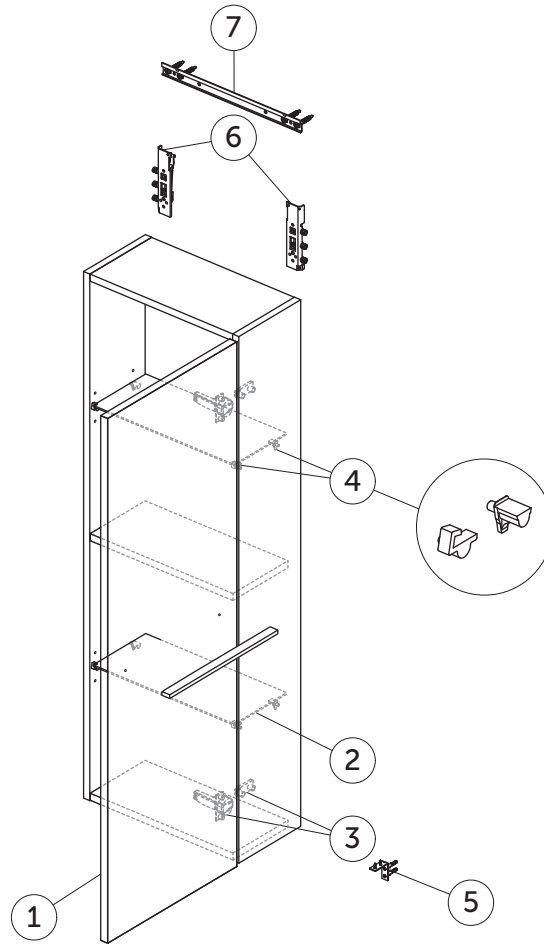

SPARE PARTS

Half Column Unit 1200
1 door

I.LIFE S

Item	Description	Colour/Finish	Code No.	Quantity
1	Half-column door panel 1196 x 396 (no hinges)	DU - White Matt NF - Sand Beige Matt NH - Greige Matt NG - Quartz Grey Matt NV - Carbon Grey Matt NX - Natural Oak NW - Coffee Oak	TF148DU TF148NF TF148NH TF148NG TF148NV TF148NX TF148NW	1
2	Glass shelf 365 x 162 x 5		TF142RQ	1
3	Hinge KIT SC FO BLUM (hinge and plate)		TF14367	1 + 1
4	Glass shelf supports KIT	Transparent	TF14467	2 + 2
5	Safety KIT CU (small L-bracket, screws, plugs)		TF14567	7
6	Hangers KIT LT		TF14667	pair
7	Wall fixation KIT CU (hanger plate, screws, plugs)		TF14767	9