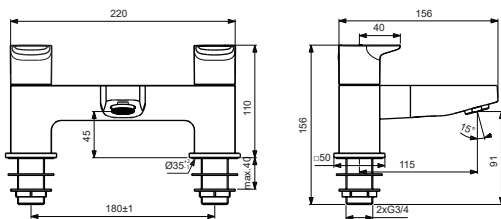

## BD264XX

Pos.	Signify	Spare parts-Nr.	Quantity	Pos.	Signify	Spare parts-Nr.	Quantity
1	Handle(Red)	B961721XX	1 Set	12	Wall fix	B1364AA	1 Pcs.
1a	Handle(Blue)	B961720XX	1 Set	13	Wall bracket	B960925AA	1 Pcs.
2	Block cap	A961157XX	1 Pcs.			BC806XX**	1 Pcs.
3	Adapter and screw	A861446NU	1 Set	14	Shower 1F;80mm	B0205XX	1 Pcs.
4	Ceramic valve G3/4-RH	A861247NU	1 Pcs.	14a	Shower 1F;100mm;8l/min	B9402XX**	1 Pcs.
4a	Ceramic valve G3/4-LH	A861246NU	1 Pcs.	15	Flow regulator 8 l/min	B961093NU**	1 Pcs.
5	Nozzle	A961625XX	1 Pcs.				
6	Pull knob	B960486XX	1 Pcs.				
7	Diverter automatic	B960167XX	1 Pcs.				
8	Rv-patrone	A960944NU	2 Pcs.				
9	Rosette decorative	B961171XX	1 Pcs.				
10	Connecting group	B960471NU	1 Set				
11	Hose flexible G1/2 /L1750	BF175XX	1 Pcs.				
	Hose flexible G1/2 /L1750	BE175XX**	1 Pcs.				