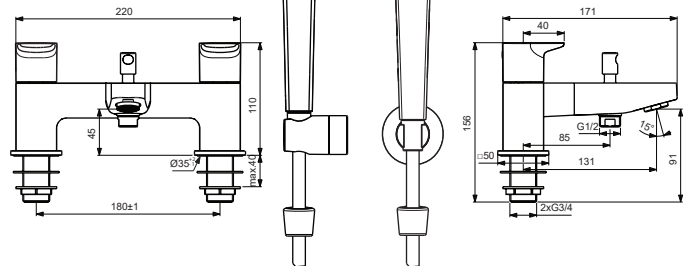

## BD264XX

Pos.	Signify	Spare parts-Nr.	Quantity	Pos.	Signify	Spare parts-Nr.	Quantity
1	Handle(Red)	B961721XX	1 Set	12	Wall fix	B1364AA	1 Pcs.
1a	Handle(Blue)	B961720XX	1 Set	13	Wall bracket	B960925AA	1 Pcs.
2	Block cap	A961157XX	1 Pcs.			BC806XX**	1 Pcs.
3	Adapter and screw	A861446NU	1 Set	14	Shower 1F;80mm	B0205XX	1 Pcs.
4	Ceramic valve G3/4-RH	A861247NU	1 Pcs.	14a	Shower 1F;100mm;8l/min	B9402XX**	1 Pcs.
4a	Ceramic valve G3/4-LH	A861246NU	1 Pcs.	15	Flow regulator 8 l/min	B961093NU**	1 Pcs.
5	Nozzle	A961625XX	1 Pcs.				
6	Pull knob	B960486XX	1 Pcs.				
7	Diverter automatic	B960167XX	1 Pcs.				
8	Rv-patrone	A960944NU	2 Pcs.				
9	Rosette decorative	B961171XX	1 Pcs.				
10	Connecting group	B960471NU	1 Set				
11	Hose flexible G1/2 /L1750	BF175XX	1 Pcs.				
	Hose flexible G1/2 /L1750	BE175XX**	1 Pcs.				