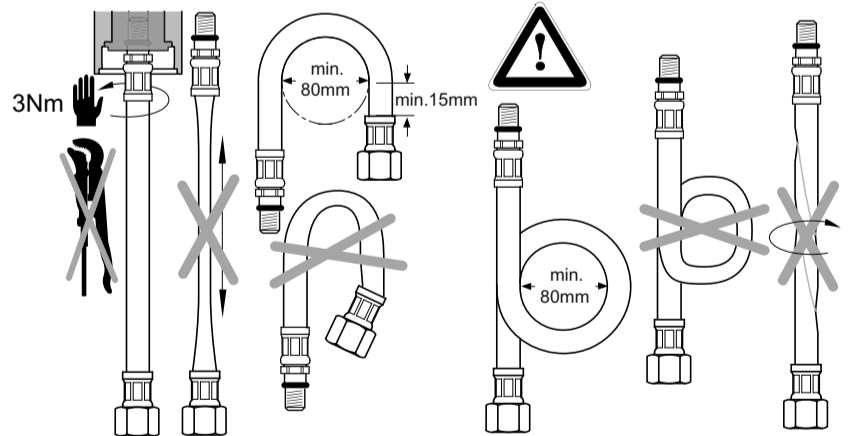

P	bar	0,2	MAX. 10	5	Q (3 bar)
T	°C		MAX. 80	65	l/min
				40	5