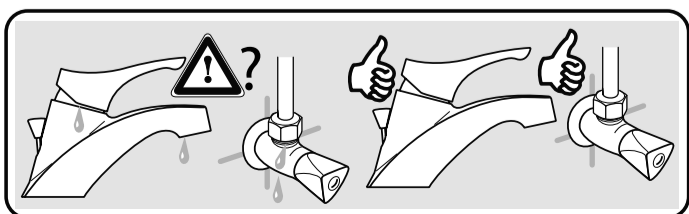

CERAPLAN

Ideal Standard

07.2021 / B565175

B D324 ..

B D328 ..

Ideal Standard International NV
Corporate Village – Gent Building
Da Vincilaan 2
1935 Zaventem
Belgium
<http://www.idealstandardinternational.com>