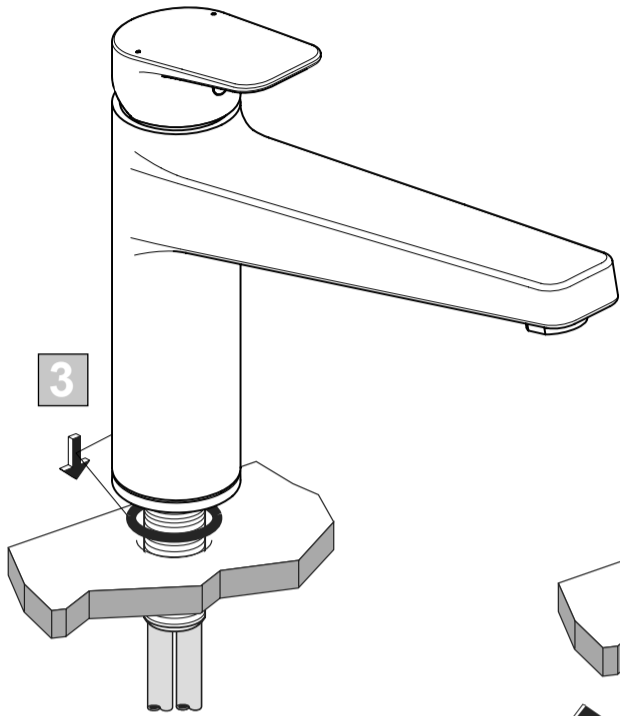

CERAPLAN

Ideal Standard

07.2021 / B565175

B D324 ..

B D328 ..

Ideal Standard International NV
Corporate Village – Gent Building
Da Vincilaan 2
1935 Zaventem
Belgium
<http://www.idealstandardinternational.com>