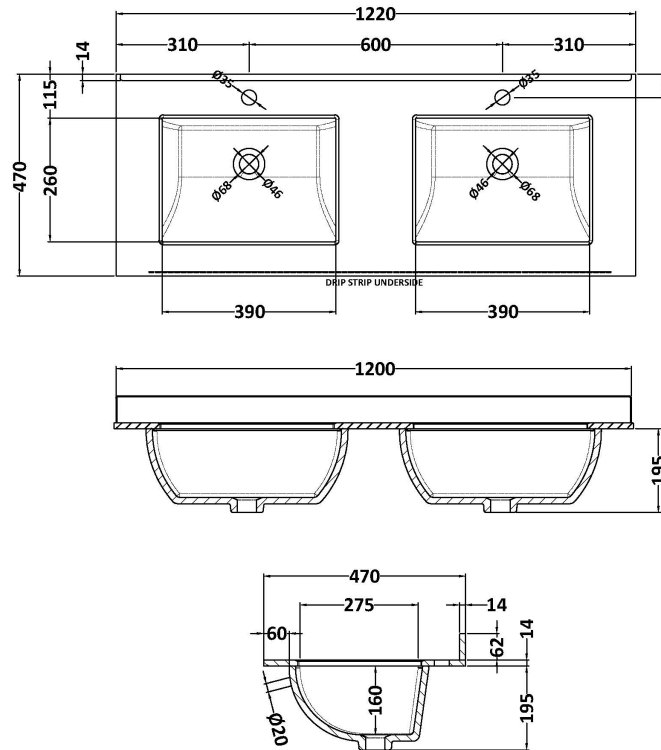

### Outer Box Dimensions (If Applicable)

Height (mm):	
Width (mm):	
Depth (mm):	
Gross Weight (kg):	
Barcode:	5056462643267

### Outer Box Dimensions (If Applicable)

Height (mm):	
Width (mm):	
Depth (mm):	
Gross Weight (kg):	
Barcode:	5056211819097

### Outer Box Dimensions (If Applicable)

Height (mm):	
Width (mm):	
Depth (mm):	
Gross Weight (kg):	
Barcode:	5056211819080

### Product Dimensions

Height (mm):	0
Width (mm):	0
Depth (mm):	0
Nett Weight (kg):	27.5