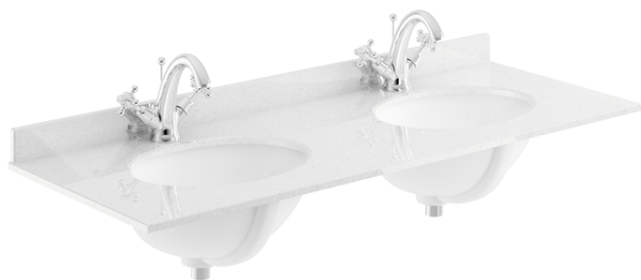

Sales Code: LOM234

Description: 1200 Double Bowl Marble Top 1Th

Product Dimensions

Height (mm):	0
Width (mm):	0
Depth (mm):	0
Nett Weight (kg):	27.5

Packaging Dimensions

Height (mm):	310
Width (mm):	1300
Depth (mm):	550
Gross Weight (kg):	28

Packaging Data

Box Colour:	White Cardboard Box
Box Qty:	0
Label Size:	0 x 0
Label Colour:	White Label
Label Qty:	0

Outer Box Dimensions (If Applicable)

Height (mm):	
Width (mm):	
Depth (mm):	
Gross Weight (kg):	
Barcode:	5056211819097

Product Details

Country of Origin:	China
Fitting Instruction:	No
Certification: CE & UKCA:	N/A WRAS: N/A WRAS No: N/A
Product Material:	Vitreous China
Fixing Supplied:	No

Pans/Bidets: Trap Style: Not Applicable Includes Seat: Not Applicable

Seats: Seat Type: Not Applicable Material: Not Applicable
Function: Not Applicable Hinge Type: Not Applicable
Hinge Material: Not Applicable

Cisterns: Operating Type: Not Applicable Fittings: Not Applicable
Lever Type: Not Applicable

Basins: Tap Hole: One Taphole Chain Stay Hole: No
Template: Not Applicable Waste Type Req: Slotted
Overflow Inc: Yes Overflow Cover: Yes
Inner Bowl Depth (mm): 160mm