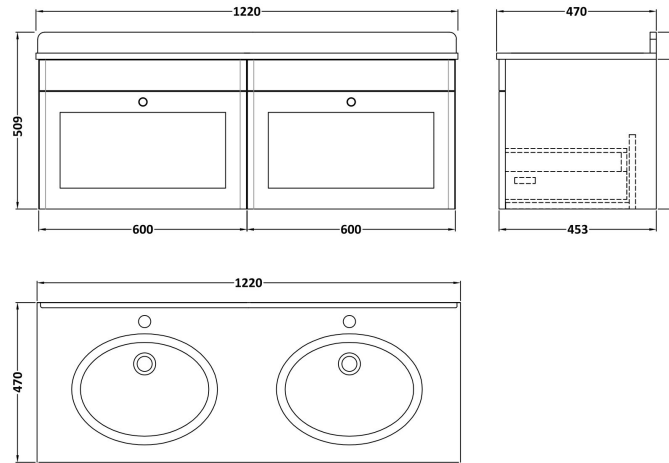

Sales Code: CLC194GR2

Description: 1200 W/H 2-Drawer Unit & Marble Top

Packaging Details

Barcode: 5056678417874