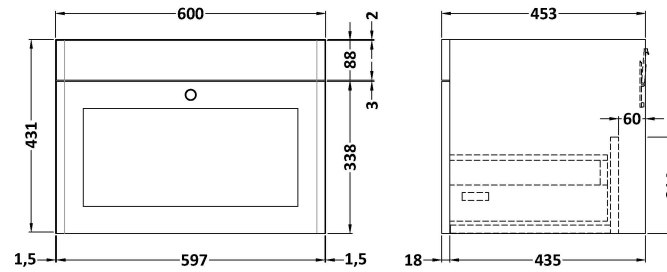

### Product Dimensions

Height (mm):	431
Width (mm):	600
Depth (mm):	453
Nett Weight (kg):	19

### Packaging Dimensions

Height (mm):	465
Width (mm):	625
Depth (mm):	480
Gross Weight (kg):	19.5

### Outer Box Dimensions (If Applicable)

Height (mm):	
Width (mm):	
Depth (mm):	
Gross Weight (kg):	
Barcode:	5056462643267

### Packaging Dimensions

Height (mm):	310
Width (mm):	1300
Depth (mm):	550
Gross Weight (kg):	28