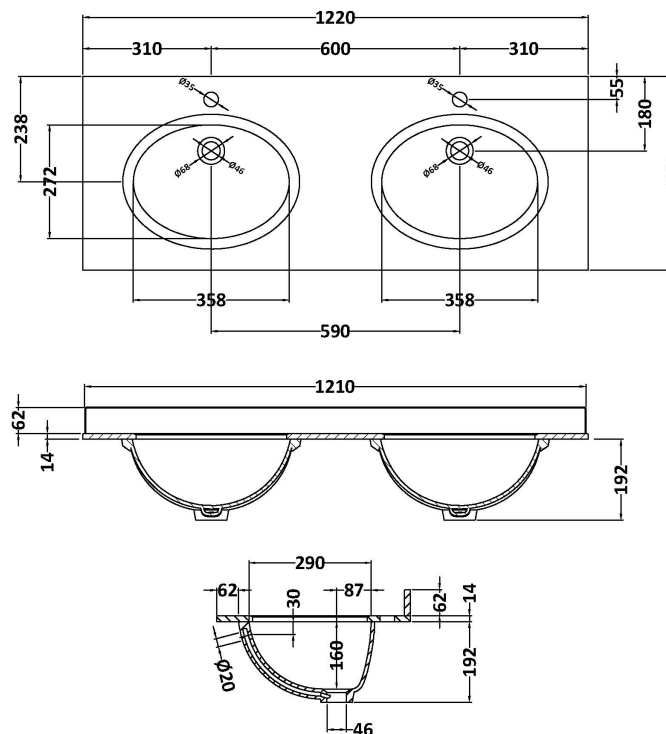

### Product Dimensions

Height (mm):	431
Width (mm):	600
Depth (mm):	453
Nett Weight (kg):	19

### Packaging Dimensions

Height (mm):	465
Width (mm):	625
Depth (mm):	480
Gross Weight (kg):	19.5

### Outer Box Dimensions (If Applicable)

Height (mm):	
Width (mm):	
Depth (mm):	
Gross Weight (kg):	
Barcode:	5056462643267

### Product Dimensions

Height (mm):	0
Width (mm):	0
Depth (mm):	0
Nett Weight (kg):	27.5