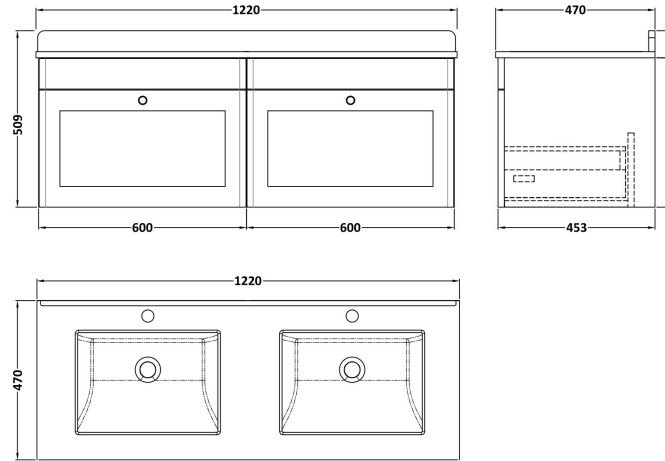

Sales Code: CLC194WS2

Description: 1200 W/H 2-Drawer Unit & Marble Top

Packaging Details

Barcode: 5056678417799