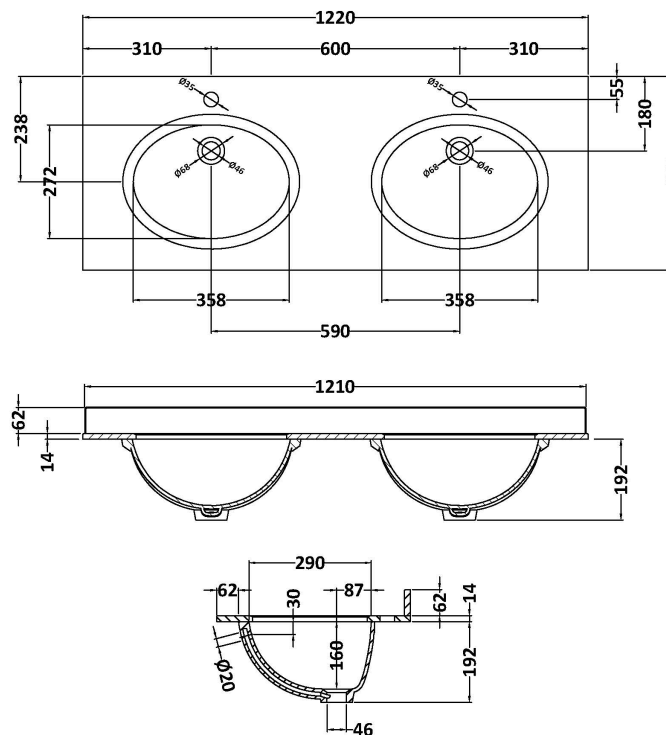

### Outer Box Dimensions (If Applicable)

Height (mm):	
Width (mm):	
Depth (mm):	
Gross Weight (kg):	
Barcode:	5056462643267

### Outer Box Dimensions (If Applicable)

Height (mm):	
Width (mm):	
Depth (mm):	
Gross Weight (kg):	
Barcode:	5056211819097

### Outer Box Dimensions (If Applicable)

Height (mm):	
Width (mm):	
Depth (mm):	
Gross Weight (kg):	
Barcode:	5056211819103

### Product Dimensions

Height (mm):	0
Width (mm):	0
Depth (mm):	0
Nett Weight (kg):	27.5