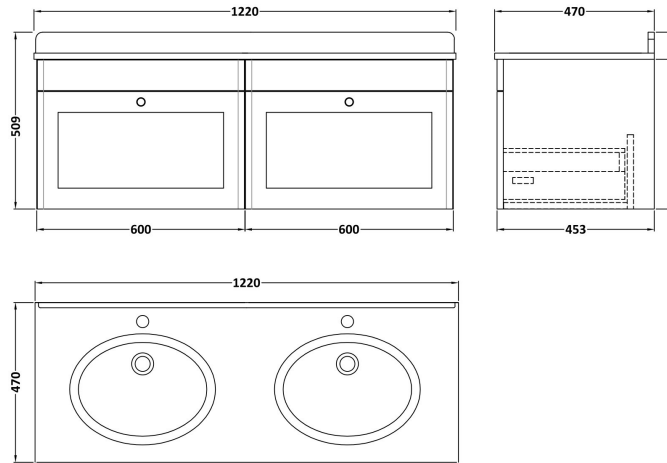

Sales Code: CLC194WR2

Description: 1200 W/H 2-Drawer Unit & Marble Top

Packaging Details

Barcode: 5056678417836