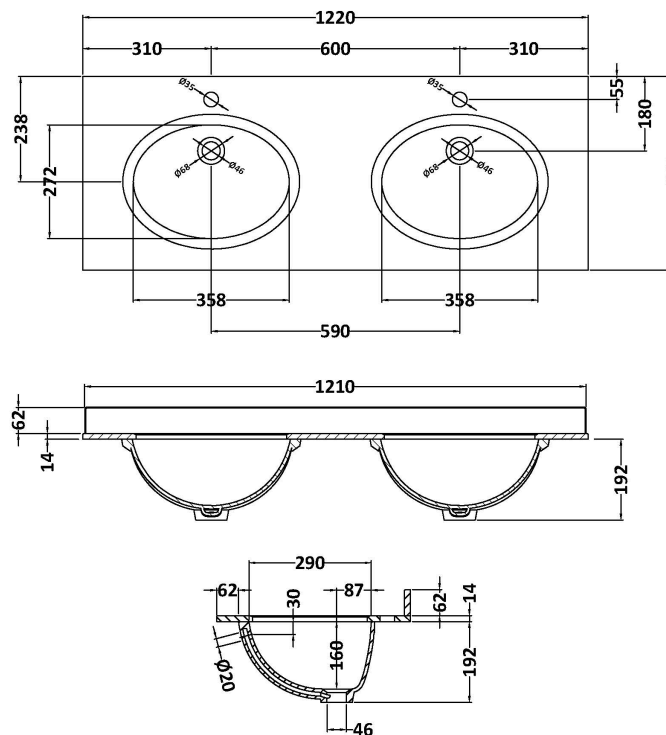

### Outer Box Dimensions (If Applicable)

Height (mm):	
Width (mm):	
Depth (mm):	
Gross Weight (kg):	
Barcode:	5056462643267

### Packaging Dimensions

Height (mm):	310
Width (mm):	1300
Depth (mm):	550
Gross Weight (kg):	28

### Outer Box Dimensions (If Applicable)

Height (mm):	
Width (mm):	
Depth (mm):	
Gross Weight (kg):	
Barcode:	5056211819097

### Product Dimensions

Height (mm):	0
Width (mm):	0
Depth (mm):	0
Nett Weight (kg):	27.5