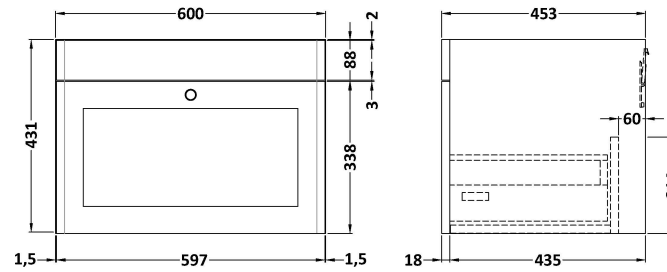

Sales Code: CLC194BR6

Description: 1200 W/H 2-Drawer Unit & Marble Top

Packaging Details

Barcode: 5056678418031

Sales Code: CLA194

Description: 600 W/H 1-Drawer Unit (431X600x453)

Product Dimensions

Height (mm):	431
Width (mm):	600
Depth (mm):	453
Nett Weight (kg):	19

Packaging Dimensions

Height (mm):	465
Width (mm):	625
Depth (mm):	480
Gross Weight (kg):	19.5

Packaging Data

Box Colour:	Brown Cardboard Box
Box Qty:	0
Label Size:	0 x 0
Label Colour:	White Label
Label Qty:	0

Sales Code: LOM237

Description: 1200 Double Bowl Marble Top 3Th

Product Dimensions

Height (mm):	0
Width (mm):	0
Depth (mm):	0
Nett Weight (kg):	27.5

Packaging Dimensions

Height (mm):	310
Width (mm):	1300
Depth (mm):	550
Gross Weight (kg):	28

Sales Code: LOM236

Description: 1200 Double Bowl Marble Top 3Th

Product Dimensions

Height (mm):	0
Width (mm):	0
Depth (mm):	0
Nett Weight (kg):	27.5

Packaging Dimensions

Height (mm):	310
Width (mm):	1300
Depth (mm):	550
Gross Weight (kg):	28