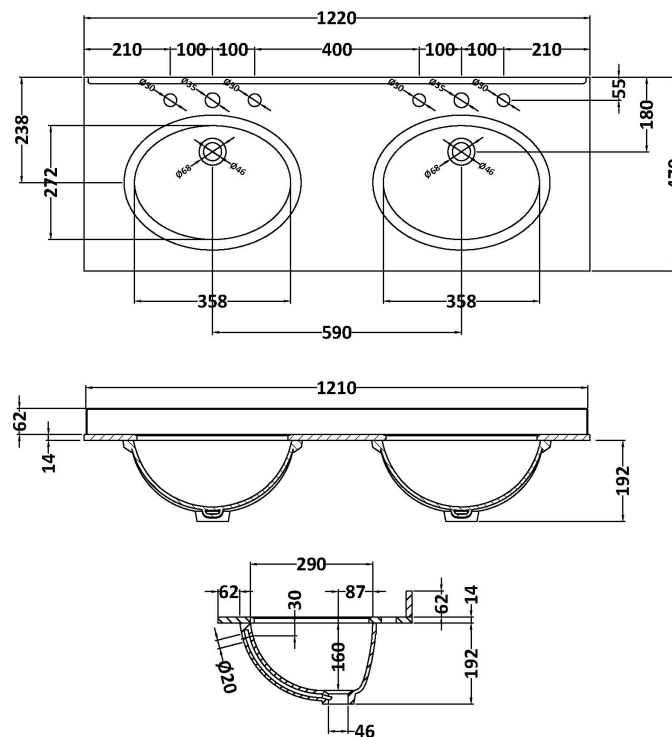

Sales Code: LOM237

Description: 1200 Double Bowl Marble Top 3Th

Product Dimensions

Height (mm):	0
Width (mm):	0
Depth (mm):	0
Nett Weight (kg):	27.5

Packaging Dimensions

Height (mm):	310
Width (mm):	1300
Depth (mm):	550
Gross Weight (kg):	28

Basins: Tap Hole: Three Tapholes Chain Stay Hole: No
Template: Not Applicable Waste Type Req: Slotted
Overflow Inc: Yes Overflow Cover: Yes
Inner Bowl Depth (mm): 160mm

Sales Code: LOM238

Description: 1200 Double Bowl Marble Top 3Th

Outer Box Dimensions (If Applicable)

Height (mm):	
Width (mm):	
Depth (mm):	
Gross Weight (kg):	
Barcode:	5056211819134

Product Details

Country of Origin:	China
Fitting Instruction:	No
Certification: CE & UKCA:	N/A
WRAS:	N/A
WRAS No:	N/A
Product Material:	Vitreous China
Fixing Supplied:	No

Sales Code: LOM236

Description: 1200 Double Bowl Marble Top 3Th

Product Dimensions

Height (mm):	0
Width (mm):	0
Depth (mm):	0
Nett Weight (kg):	27.5

Packaging Dimensions

Height (mm):	310
Width (mm):	1300
Depth (mm):	550
Gross Weight (kg):	28