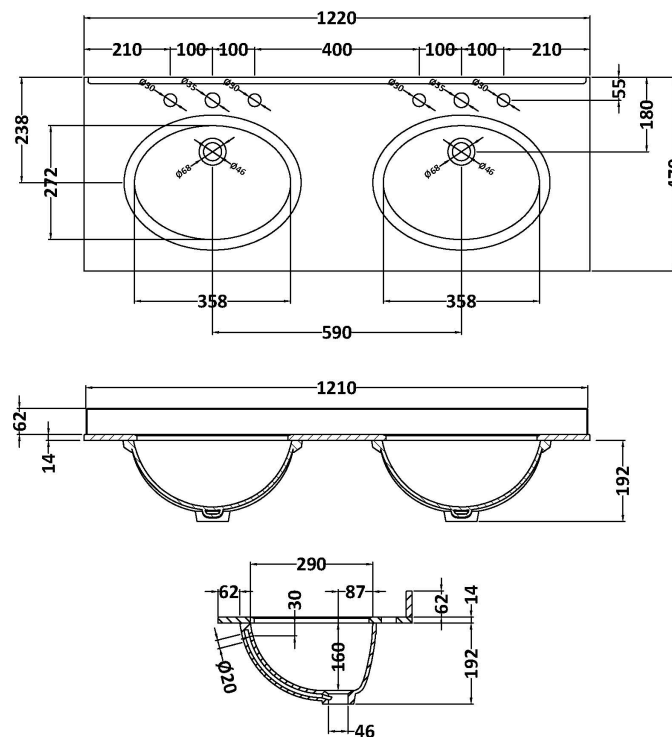

Packaging Dimensions

Height (mm):	465
Width (mm):	625
Depth (mm):	480
Gross Weight (kg):	19.5

Packaging Data

Box Colour:	Brown Cardboard Box
Box Qty:	0
Label Size:	0 x 0
Label Colour:	White Label
Label Qty:	0

Outer Box Dimensions (If Applicable)

Height (mm):	
Width (mm):	
Depth (mm):	
Gross Weight (kg):	
Barcode:	5056462643267

Product Details

Country of Origin:	China
Fitting Instruction:	Yes
CE & UKCA:	N/A
FSC Certified Materials:	Yes
Colour:	Satin White
Construction Method:	Cam & Wood Dowel
Construction Type:	Rigid
Cabinet Finish:	MFC Painted Matt
Fascia Finish:	Mdf Painted Matt
Cabinet Thickness (mm):	18
Fascia Thickness (mm):	18
Drawer Included:	Yes
Drawer Type:	80mm High Metal S/C Inc Galler
No of Shelves:	Not Applicable
Hinge Type:	Not Applicable
Hinge Included:	Not Applicable
Adjustable Legs:	No, Not Required
Fixings Included:	Yes
Handle Style:	Traditional
Waste Shroud:	Yes
Handle Included:	Yes, Supplied
Handle Type:	Knob

Sales Code: LOM237

Description: 1200 Double Bowl Marble Top 3Th

Product Dimensions

Height (mm):	0
Width (mm):	0
Depth (mm):	0
Nett Weight (kg):	27.5

Packaging Dimensions

Height (mm):	310
Width (mm):	1300
Depth (mm):	550
Gross Weight (kg):	28

Sales Code: LOM236

Description: 1200 Double Bowl Marble Top 3Th

Product Dimensions

Height (mm):	0
Width (mm):	0
Depth (mm):	0
Nett Weight (kg):	27.5

Packaging Dimensions

Height (mm):	310
Width (mm):	1300
Depth (mm):	550
Gross Weight (kg):	28