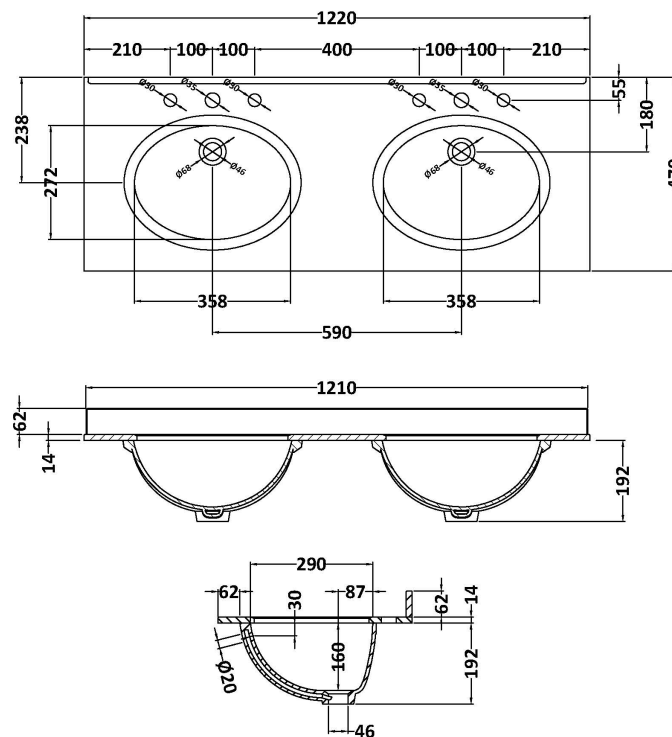

Product Dimensions

Height (mm):	0
Width (mm):	0
Depth (mm):	0
Nett Weight (kg):	27.5

Packaging Dimensions

Height (mm):	310
Width (mm):	1300
Depth (mm):	550
Gross Weight (kg):	28

Packaging Data

Box Colour:	White Cardboard Box
Box Qty:	0
Label Size:	0 x 0
Label Colour:	White Label
Label Qty:	0

Outer Box Dimensions (If Applicable)

Height (mm):	
Width (mm):	
Depth (mm):	
Gross Weight (kg):	
Barcode:	5056211819134

Product Details

Country of Origin:	China
Fitting Instruction:	No
Certification: CE & UKCA:	N/A
WRAS:	N/A
WRAS No:	N/A
Product Material:	Vitreous China
Fixing Supplied:	No

Cisterns: Operating Type: Not Applicable Fittings: Not Applicable
Lever Type: Not Applicable

Basins: Tap Hole: Three Tapholes Chain Stay Hole: No
Template: Not Applicable Waste Type Req: Slotted
Overflow Inc: Yes Overflow Cover: Yes
Inner Bowl Depth (mm): 160mm

Sales Code: LOM236

Description: 1200 Double Bowl Marble Top 3Th

Product Dimensions

Height (mm):	0
Width (mm):	0
Depth (mm):	0
Nett Weight (kg):	27.5

Packaging Dimensions

Height (mm):	310
Width (mm):	1300
Depth (mm):	550
Gross Weight (kg):	28