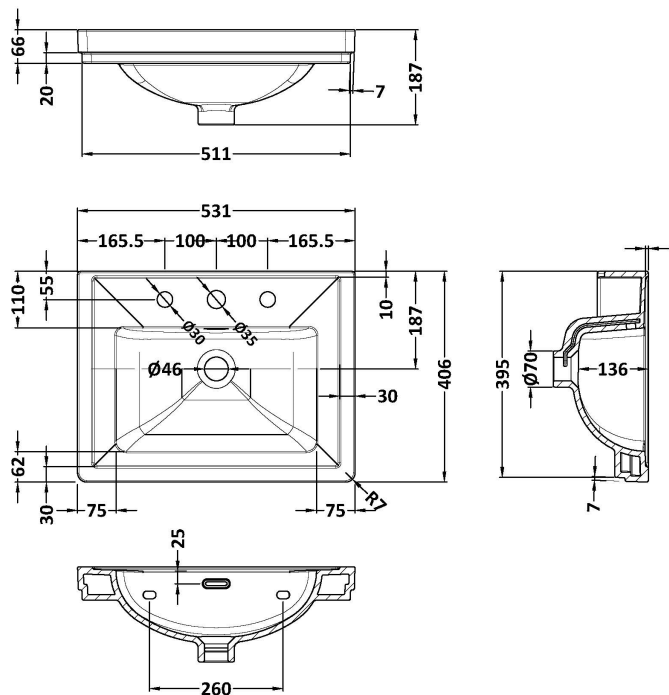

Sales Code: CBM532

Description: 500 Classic Basin (540X410x185) 3Th

Product Dimensions

Height (mm):	0
Width (mm):	0
Depth (mm):	0
Nett Weight (kg):	12.7

Packaging Dimensions

Height (mm):	430
Width (mm):	550
Depth (mm):	220
Gross Weight (kg):	13

Packaging Data

Box Colour:	Brown Cardboard Box - Printed
Box Qty:	0
Label Size:	0 x 0
Label Colour:	White Label
Label Qty:	0

Outer Box Dimensions (If Applicable)

Height (mm):	
Width (mm):	
Depth (mm):	
Gross Weight (kg):	
Barcode:	5056462643649

Product Details

Country of Origin:	Utd.Arab.Emir.
Fitting Instruction:	No
Certification: CE & UKCA: No	WRAS: N/A WRAS No: N/A
Product Material:	Fireclay
Fixing Supplied:	No

Pans/Bidets: Trap Style: N/A Includes Seat: Not Applicable

Seats: Seat Type: N/A Material: Not Applicable
Function: Not Applicable Hinge Type: Not Applicable
Hinge Material: Not Applicable

Cisterns: Operating Type: Not Applicable Fittings: Not Applicable
Lever Type: Not Applicable

Basins: Tap Hole: Three Tapholes Chain Stay Hole: No
Template: Not Required Waste Type Req: Slotted
Overflow Inc: Yes Overflow Cover: Yes
Inner Bowl Depth (mm): 136 mm