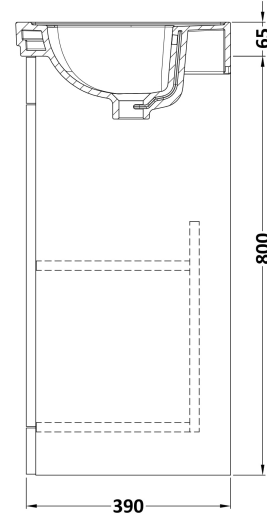

Sales Code: CLC123A

Description: 500 F/S 2-Door Unit & Basin 1Th

Packaging Details

Barcode: 5056462685526

Sales Code: CLC123B

Description: 500 F/S 2-Door Unit & Basin 3Th

Packaging Details

Barcode: 5056462687162

Sales Code: CLC123H

Description: 500 F/S 2-Door Unit & Basin 0Th

Packaging Details

Barcode: 5056678432709

Sales Code: CLA123

Description: 500 F/S 2-Door Unit (800X500x390)

Product Dimensions

Height (mm):	800
Width (mm):	500
Depth (mm):	390
Nett Weight (kg):	21

Packaging Dimensions

Height (mm):	835
Width (mm):	525
Depth (mm):	415
Gross Weight (kg):	21.5

Packaging Data

Box Colour:	Brown Cardboard Box
Box Qty:	0
Label Size:	0 x 0
Label Colour:	White Label
Label Qty:	0

Sales Code: CBM502

Description: 500 Classic Basin (540X410x185) 1Th

Product Dimensions

Height (mm):	0
Width (mm):	0
Depth (mm):	0
Nett Weight (kg):	12.7

Packaging Dimensions

Height (mm):	430
Width (mm):	550
Depth (mm):	220
Gross Weight (kg):	13