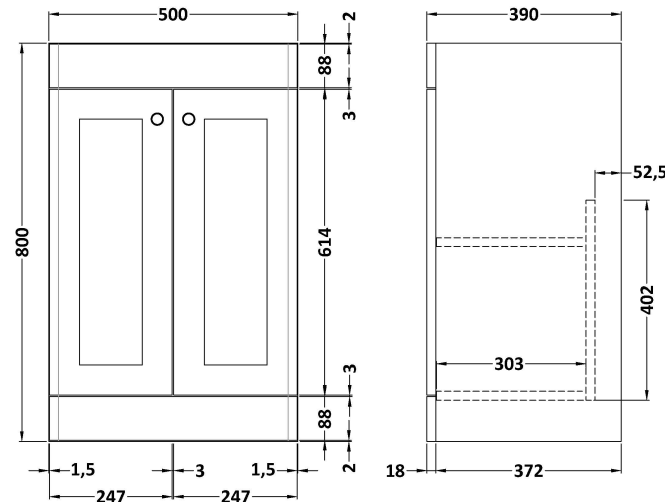

Sales Code: CLC123H

Description: 500 F/S 2-Door Unit & Basin 0Th

Packaging Details

Barcode: 5056678432709

Sales Code: CLA123

Description: 500 F/S 2-Door Unit (800X500x390)

Product Dimensions

Height (mm):	800
Width (mm):	500
Depth (mm):	390
Nett Weight (kg):	21

Packaging Dimensions

Height (mm):	835
Width (mm):	525
Depth (mm):	415
Gross Weight (kg):	21.5

Packaging Data

Box Colour:	Brown Cardboard Box
Box Qty:	0
Label Size:	0 x 0
Label Colour:	White Label
Label Qty:	0

Outer Box Dimensions (If Applicable)

Height (mm):	
Width (mm):	
Depth (mm):	
Gross Weight (kg):	
Barcode:	5056462643106

Product Details

Country of Origin:	China
Fitting Instruction:	Yes
CE & UKCA:	N/A
FSC Certified Materials:	Yes
Colour:	Satin White
Construction Method:	Cam & Wood Dowel
Construction Type:	Rigid
Cabinet Finish:	MFC Painted Matt
Fascia Finish:	Mdf Painted Matt
Cabinet Thickness (mm):	18
Fascia Thickness (mm):	18
Drawer Included:	No
Drawer Type:	Not Applicable
No of Shelves:	1
Hinge Type:	95 Degree Clip-On Soft Close
Hinge Included:	Yes, Supplied
Adjustable Legs:	No, Not Required
Fixings Included:	Yes
Handle Style:	Traditional
Waste Shroud:	Not Applicable
Handle Included:	Yes, Supplied
Handle Type:	Knob

Sales Code: CBM502

Description: 500 Classic Basin (540X410x185) 1Th

Product Dimensions

Height (mm):	0
Width (mm):	0
Depth (mm):	0
Nett Weight (kg):	12.7

Packaging Dimensions

Height (mm):	430
Width (mm):	550
Depth (mm):	220
Gross Weight (kg):	13