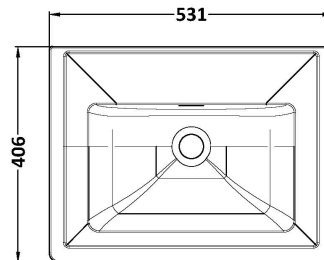

Sales Code: CLC123H

Description: 500 F/S 2-Door Unit & Basin 0Th

Packaging Details

Barcode: 5056678432709

Sales Code: CLA123

Description: 500 F/S 2-Door Unit (800X500x390)

Product Dimensions

Height (mm):	800
Width (mm):	500
Depth (mm):	390
Nett Weight (kg):	21

Packaging Dimensions

Height (mm):	835
Width (mm):	525
Depth (mm):	415
Gross Weight (kg):	21.5

Packaging Data

Box Colour:	Brown Cardboard Box
Box Qty:	0
Label Size:	0 x 0
Label Colour:	White Label
Label Qty:	0

Outer Box Dimensions (If Applicable)

Height (mm):	
Width (mm):	
Depth (mm):	
Gross Weight (kg):	
Barcode:	5056462643106

Product Details

Country of Origin:	China
Fitting Instruction:	Yes
CE & UKCA:	N/A
FSC Certified Materials:	Yes
Colour:	Satin White
Construction Method:	Cam & Wood Dowel
Construction Type:	Rigid
Cabinet Finish:	MFC Painted Matt
Fascia Finish:	Mdf Painted Matt
Cabinet Thickness (mm):	18
Fascia Thickness (mm):	18
Drawer Included:	No
Drawer Type:	Not Applicable
No of Shelves:	1
Hinge Type:	95 Degree Clip-On Soft Close
Hinge Included:	Yes, Supplied
Adjustable Legs:	No, Not Required
Fixings Included:	Yes
Handle Style:	Traditional
Waste Shroud:	Not Applicable
Handle Included:	Yes, Supplied
Handle Type:	Knob

Sales Code: CBM502

Description: 500 Classic Basin (540X410x185) 1Th

Product Dimensions

Height (mm):	0
Width (mm):	0
Depth (mm):	0
Nett Weight (kg):	12.7

Packaging Dimensions

Height (mm):	430
Width (mm):	550
Depth (mm):	220
Gross Weight (kg):	13