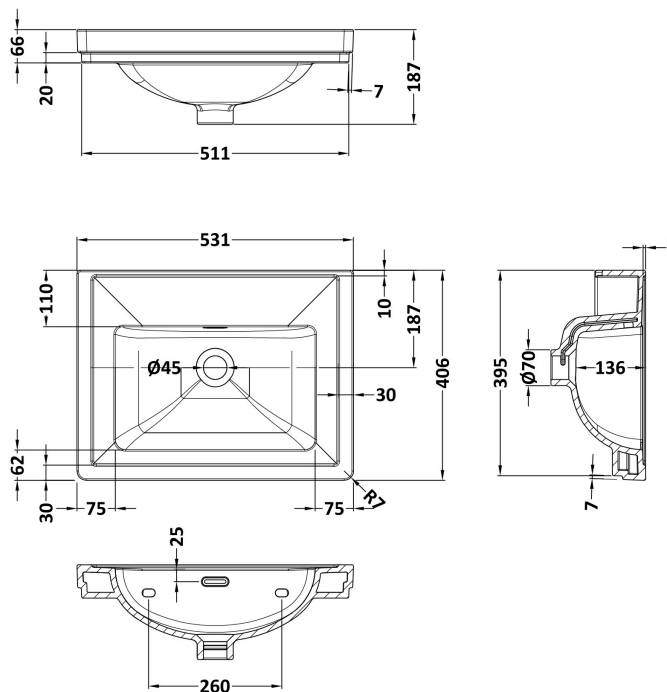

Outer Box Dimensions (If Applicable)

Height (mm):	
Width (mm):	
Depth (mm):	
Gross Weight (kg):	
Barcode:	5056462643649

Product Details

Country of Origin:	Utd.Arab.Emir.
Fitting Instruction:	No
Certification: CE & UKCA: No	WRAS: N/A WRAS No: N/A
Product Material:	Fireclay
Fixing Supplied:	No

Basins: Tap Hole: Three Tapholes Chain Stay Hole: No
Template: Not Required Waste Type Req: Slotted
Overflow Inc: Yes Overflow Cover: Yes
Inner Bowl Depth (mm): 136 mm

Sales Code: CBM512

Description: 500 Classic Basin (540X410x185) 0Th

Product Dimensions

Height (mm):	187
Width (mm):	531
Depth (mm):	406
Nett Weight (kg):	12.7

Packaging Dimensions

Height (mm):	430
Width (mm):	550
Depth (mm):	220
Gross Weight (kg):	13

Packaging Data

Box Colour:	Brown Cardboard Box - Printed
Box Qty:	1
Label Size:	100 x 50
Label Colour:	White Label
Label Qty:	2

Outer Box Dimensions (If Applicable)

Height (mm):	
Width (mm):	
Depth (mm):	
Gross Weight (kg):	
Barcode:	5056678431184

Product Details

Country of Origin:	Utd.Arab.Emir.	
Fitting Instruction:	No	
Certification: CE & UKCA:	No	WRAS: N/A WRAS No: N/A
Product Material:	Fireclay	
Fixing Supplied:	No	