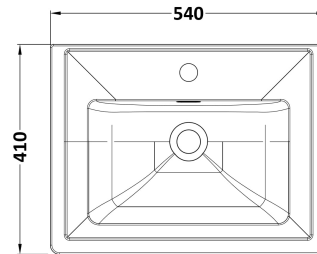

Sales Code: CLC123A

Description: 500 F/S 2-Door Unit & Basin 1Th

Packaging Details

Barcode: 5056462685526