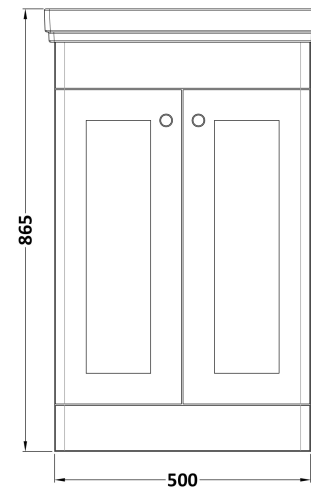

Sales Code: CLC123A

Description: 500 F/S 2-Door Unit & Basin 1Th

Packaging Details

Barcode: 5056462685526

Sales Code: CLC123B

Description: 500 F/S 2-Door Unit & Basin 3Th

Packaging Details

Barcode: 5056462687162

Sales Code: CLC123H

Description: 500 F/S 2-Door Unit & Basin 0Th

Packaging Details

Barcode: 5056678432709

Sales Code: CLA123

Description: 500 F/S 2-Door Unit (800X500x390)

Product Dimensions

Height (mm):	800
Width (mm):	500
Depth (mm):	390
Nett Weight (kg):	21

Packaging Dimensions

Height (mm):	835
Width (mm):	525
Depth (mm):	415
Gross Weight (kg):	21.5

Packaging Data

Box Colour:	Brown Cardboard Box
Box Qty:	0
Label Size:	0 x 0
Label Colour:	White Label
Label Qty:	0

Sales Code: CBM502

Description: 500 Classic Basin (540X410x185) 1Th

Product Dimensions

Height (mm):	0
Width (mm):	0
Depth (mm):	0
Nett Weight (kg):	12.7

Packaging Dimensions

Height (mm):	430
Width (mm):	550
Depth (mm):	220
Gross Weight (kg):	13