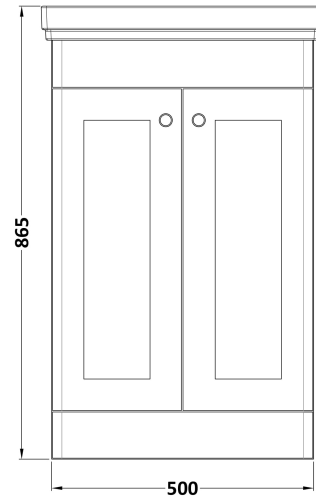

Sales Code: CLC123A

Description: 500 F/S 2-Door Unit & Basin 1Th

Packaging Details

Barcode: 5056462685526

Sales Code: CLC123B

Description: 500 F/S 2-Door Unit & Basin 3Th

Packaging Details

Barcode: 5056462687162

Sales Code: CLC123H

Description: 500 F/S 2-Door Unit & Basin 0Th

Packaging Details

Barcode: 5056678432709

Sales Code: CLA123

Description: 500 F/S 2-Door Unit (800X500x390)

Product Dimensions

Height (mm):	800
Width (mm):	500
Depth (mm):	390
Nett Weight (kg):	21

Packaging Dimensions

Height (mm):	835
Width (mm):	525
Depth (mm):	415
Gross Weight (kg):	21.5

Packaging Data

Box Colour:	Brown Cardboard Box
Box Qty:	0
Label Size:	0 x 0
Label Colour:	White Label
Label Qty:	0

Sales Code: CBM502

Description: 500 Classic Basin (540X410x185) 1Th

Product Dimensions

Height (mm):	0
Width (mm):	0
Depth (mm):	0
Nett Weight (kg):	12.7

Packaging Dimensions

Height (mm):	430
Width (mm):	550
Depth (mm):	220
Gross Weight (kg):	13