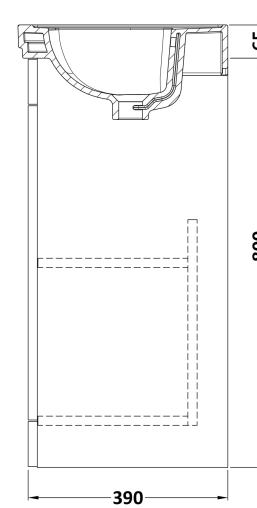

Sales Code: CLC123A

Description: 500 F/S 2-Door Unit & Basin 1Th

Packaging Details

Barcode: 5056462685526

Sales Code: CLC123B

Description: 500 F/S 2-Door Unit & Basin 3Th

Packaging Details

Barcode: 5056462687162

Sales Code: CLC123H

Description: 500 F/S 2-Door Unit & Basin 0Th

Packaging Details

Barcode: 5056678432709

Sales Code: CLA123

Description: 500 F/S 2-Door Unit (800X500x390)

Product Dimensions

Height (mm):	800
Width (mm):	500
Depth (mm):	390
Nett Weight (kg):	21

Packaging Dimensions

Height (mm):	835
Width (mm):	525
Depth (mm):	415
Gross Weight (kg):	21.5

Packaging Data

Box Colour:	Brown Cardboard Box
Box Qty:	0
Label Size:	0 x 0
Label Colour:	White Label
Label Qty:	0

Sales Code: CBM502

Description: 500 Classic Basin (540X410x185) 1Th

Product Dimensions

Height (mm):	0
Width (mm):	0
Depth (mm):	0
Nett Weight (kg):	12.7

Packaging Dimensions

Height (mm):	430
Width (mm):	550
Depth (mm):	220
Gross Weight (kg):	13