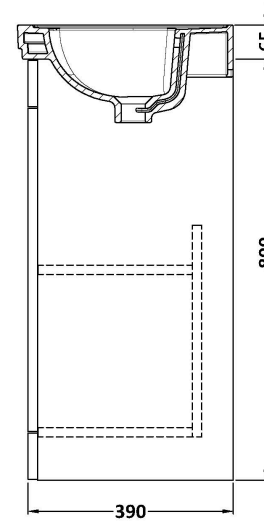

Sales Code: CLC123H

Description: 500 F/S 2-Door Unit & Basin 0Th

Packaging Details

Barcode: 5056678432709

Sales Code: CLA123

Description: 500 F/S 2-Door Unit (800X500x390)

Product Dimensions

Height (mm):	800
Width (mm):	500
Depth (mm):	390
Nett Weight (kg):	21

Packaging Dimensions

Height (mm):	835
Width (mm):	525
Depth (mm):	415
Gross Weight (kg):	21.5

Packaging Data

Box Colour:	Brown Cardboard Box
Box Qty:	0
Label Size:	0 x 0
Label Colour:	White Label
Label Qty:	0

Outer Box Dimensions (If Applicable)

Height (mm):	
Width (mm):	
Depth (mm):	
Gross Weight (kg):	
Barcode:	5056462643106

Product Details

Country of Origin:	China
Fitting Instruction:	Yes
CE & UKCA:	N/A
FSC Certified Materials:	Yes
Colour:	Satin White
Construction Method:	Cam & Wood Dowel
Construction Type:	Rigid
Cabinet Finish:	MFC Painted Matt
Fascia Finish:	Mdf Painted Matt
Cabinet Thickness (mm):	18
Fascia Thickness (mm):	18
Drawer Included:	No
Drawer Type:	Not Applicable
No of Shelves:	1
Hinge Type:	95 Degree Clip-On Soft Close
Hinge Included:	Yes, Supplied
Adjustable Legs:	No, Not Required
Fixings Included:	Yes
Handle Style:	Traditional
Waste Shroud:	Not Applicable
Handle Included:	Yes, Supplied
Handle Type:	Knob

Sales Code: CBM502

Description: 500 Classic Basin (540X410x185) 1Th

Product Dimensions

Height (mm):	0
Width (mm):	0
Depth (mm):	0
Nett Weight (kg):	12.7

Packaging Dimensions

Height (mm):	430
Width (mm):	550
Depth (mm):	220
Gross Weight (kg):	13