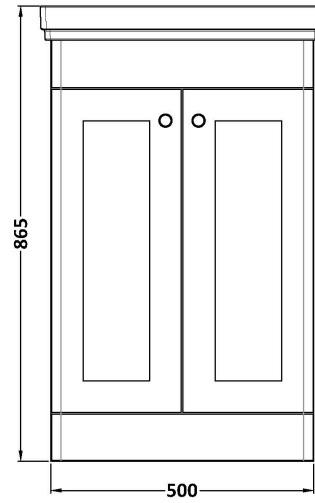

Sales Code: CLC123A

Description: 500 F/S 2-Door Unit & Basin 1Th

Packaging Details

Barcode: 5056462685526

Sales Code: CLC123B

Description: 500 F/S 2-Door Unit & Basin 3Th

Packaging Details

Barcode: 5056462687162

Sales Code: CLC123H

Description: 500 F/S 2-Door Unit & Basin 0Th

Packaging Details

Barcode: 5056678432709

Sales Code: CLA123

Description: 500 F/S 2-Door Unit (800X500x390)

Product Dimensions

Height (mm):	800
Width (mm):	500
Depth (mm):	390
Nett Weight (kg):	21

Packaging Dimensions

Height (mm):	835
Width (mm):	525
Depth (mm):	415
Gross Weight (kg):	21.5

Packaging Data

Box Colour:	Brown Cardboard Box
Box Qty:	0
Label Size:	0 x 0
Label Colour:	White Label
Label Qty:	0

Sales Code: CBM502

Description: 500 Classic Basin (540X410x185) 1Th

Product Dimensions

Height (mm):	0
Width (mm):	0
Depth (mm):	0
Nett Weight (kg):	12.7

Packaging Dimensions

Height (mm):	430
Width (mm):	550
Depth (mm):	220
Gross Weight (kg):	13