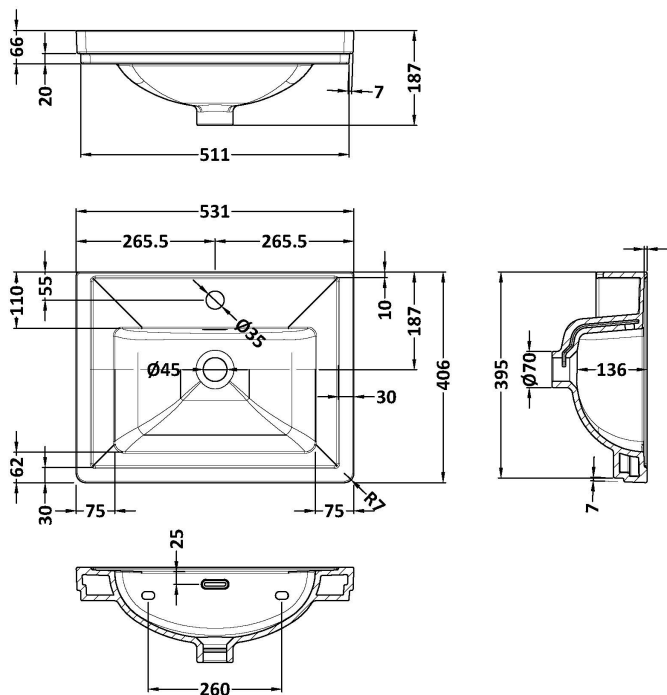

Sales Code: CLC123H

Description: 500 F/S 2-Door Unit & Basin 0Th

Packaging Details

Barcode: 5056678432709

Sales Code: CLA123

Description: 500 F/S 2-Door Unit (800X500x390)

Product Dimensions

Height (mm):	800
Width (mm):	500
Depth (mm):	390
Nett Weight (kg):	21

Packaging Dimensions

Height (mm):	835
Width (mm):	525
Depth (mm):	415
Gross Weight (kg):	21.5

Packaging Data

Box Colour:	Brown Cardboard Box
Box Qty:	0
Label Size:	0 x 0
Label Colour:	White Label
Label Qty:	0

Outer Box Dimensions (If Applicable)

Height (mm):	
Width (mm):	
Depth (mm):	
Gross Weight (kg):	
Barcode:	5056462643106

Product Details

Country of Origin:	China
Fitting Instruction:	Yes
CE & UKCA:	N/A
FSC Certified Materials:	Yes
Colour:	Satin White
Construction Method:	Cam & Wood Dowel
Construction Type:	Rigid
Cabinet Finish:	MFC Painted Matt
Fascia Finish:	Mdf Painted Matt
Cabinet Thickness (mm):	18
Fascia Thickness (mm):	18
Drawer Included:	No
Drawer Type:	Not Applicable
No of Shelves:	1
Hinge Type:	95 Degree Clip-On Soft Close
Hinge Included:	Yes, Supplied
Adjustable Legs:	No, Not Required
Fixings Included:	Yes
Handle Style:	Traditional
Waste Shroud:	Not Applicable
Handle Included:	Yes, Supplied
Handle Type:	Knob

Sales Code: CBM502

Description: 500 Classic Basin (540X410x185) 1Th

Product Dimensions

Height (mm):	0
Width (mm):	0
Depth (mm):	0
Nett Weight (kg):	12.7

Packaging Dimensions

Height (mm):	430
Width (mm):	550
Depth (mm):	220
Gross Weight (kg):	13