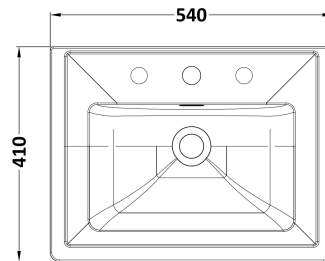

Sales Code: CLC123B

Description: 500 F/S 2-Door Unit & Basin 3Th

Packaging Details

Barcode: 5056462687162