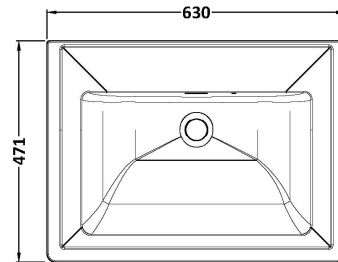

Sales Code: CLC125H

Description: 600 F/S 2-Door Unit & Basin 0Th

Packaging Details

Barcode: 5056678432747

Sales Code: CLA125

Description: 600 F/S 2-Door Unit (800X600x453)

Product Dimensions

Height (mm):	800
Width (mm):	600
Depth (mm):	453
Nett Weight (kg):	25.3

Packaging Dimensions

Height (mm):	835
Width (mm):	625
Depth (mm):	480
Gross Weight (kg):	25.8

Packaging Data

Box Colour:	Brown Cardboard Box
Box Qty:	0
Label Size:	0 x 0
Label Colour:	White Label
Label Qty:	0

Outer Box Dimensions (If Applicable)

Height (mm):	
Width (mm):	
Depth (mm):	
Gross Weight (kg):	
Barcode:	5056462643144

Product Details

Country of Origin:	China
Fitting Instruction:	Yes
CE & UKCA:	N/A
FSC Certified Materials:	Yes
Colour:	Satin White
Construction Method:	Cam & Wood Dowel
Construction Type:	Rigid
Cabinet Finish:	MFC Painted Matt
Fascia Finish:	Mdf Painted Matt
Cabinet Thickness (mm):	18
Fascia Thickness (mm):	18
Drawer Included:	No
Drawer Type:	Not Applicable
No of Shelves:	1
Hinge Type:	95 Degree Clip-On Soft Close
Hinge Included:	Yes, Supplied
Adjustable Legs:	No, Not Required
Fixings Included:	Yes
Handle Style:	Traditional
Waste Shroud:	Not Applicable
Handle Included:	Yes, Supplied
Handle Type:	Knob

Sales Code: CBM503

Description: 600 Classic Basin (640X472x185) 1Th

Product Dimensions

Height (mm):	0
Width (mm):	0
Depth (mm):	0
Nett Weight (kg):	17

Packaging Dimensions

Height (mm):	490
Width (mm):	650
Depth (mm):	220
Gross Weight (kg):	17.3