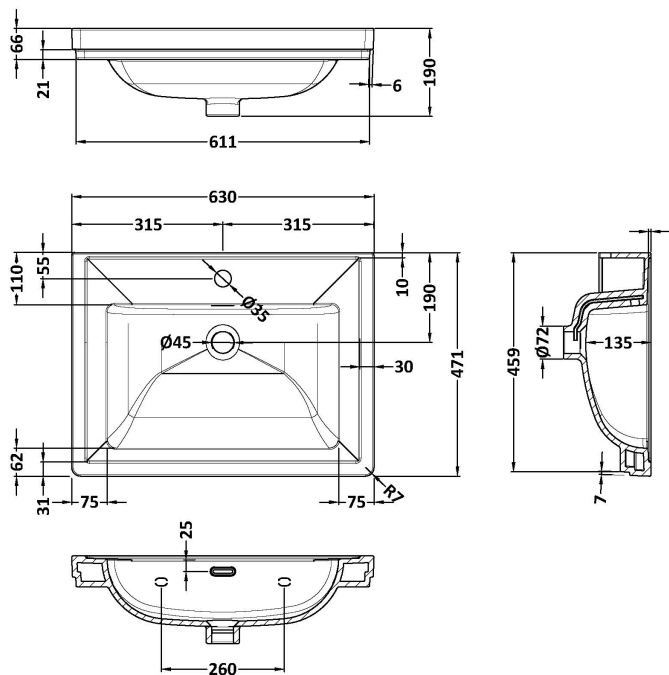

Sales Code: CLC125H

Description: 600 F/S 2-Door Unit & Basin 0Th

Packaging Details

Barcode: 5056678432747

Sales Code: CLA125

Description: 600 F/S 2-Door Unit (800X600x453)

Product Dimensions

Height (mm):	800
Width (mm):	600
Depth (mm):	453
Nett Weight (kg):	25.3

Packaging Dimensions

Height (mm):	835
Width (mm):	625
Depth (mm):	480
Gross Weight (kg):	25.8

Packaging Data

Box Colour:	Brown Cardboard Box
Box Qty:	0
Label Size:	0 x 0
Label Colour:	White Label
Label Qty:	0

Outer Box Dimensions (If Applicable)

Height (mm):	
Width (mm):	
Depth (mm):	
Gross Weight (kg):	
Barcode:	5056462643144

Product Details

Country of Origin:	China
Fitting Instruction:	Yes
CE & UKCA:	N/A
FSC Certified Materials:	Yes
Colour:	Satin White
Construction Method:	Cam & Wood Dowel
Construction Type:	Rigid
Cabinet Finish:	MFC Painted Matt
Fascia Finish:	Mdf Painted Matt
Cabinet Thickness (mm):	18
Fascia Thickness (mm):	18
Drawer Included:	No
Drawer Type:	Not Applicable
No of Shelves:	1
Hinge Type:	95 Degree Clip-On Soft Close
Hinge Included:	Yes, Supplied
Adjustable Legs:	No, Not Required
Fixings Included:	Yes
Handle Style:	Traditional
Waste Shroud:	Not Applicable
Handle Included:	Yes, Supplied
Handle Type:	Knob

Sales Code: CBM503

Description: 600 Classic Basin (640X472x185) 1Th

Product Dimensions

Height (mm):	0
Width (mm):	0
Depth (mm):	0
Nett Weight (kg):	17

Packaging Dimensions

Height (mm):	490
Width (mm):	650
Depth (mm):	220
Gross Weight (kg):	17.3