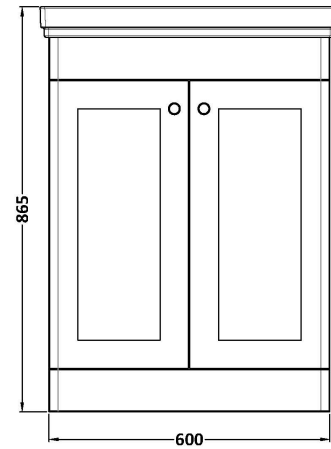

Sales Code: CLC125A

Description: 600 F/S 2-Door Unit & Basin 1Th

Packaging Details

Barcode: 5056462685656

Sales Code: CLC125B

Description: 600 F/S 2-Door Unit & Basin 3Th

Packaging Details

Barcode: 5056462687209

Sales Code: CLC125H

Description: 600 F/S 2-Door Unit & Basin 0Th

Packaging Details

Barcode: 5056678432747

Sales Code: CLA125

Description: 600 F/S 2-Door Unit (800X600x453)

Product Dimensions

Height (mm):	800
Width (mm):	600
Depth (mm):	453
Nett Weight (kg):	25.3

Packaging Dimensions

Height (mm):	835
Width (mm):	625
Depth (mm):	480
Gross Weight (kg):	25.8

Packaging Data

Box Colour:	Brown Cardboard Box
Box Qty:	0
Label Size:	0 x 0
Label Colour:	White Label
Label Qty:	0

Sales Code: CBM503

Description: 600 Classic Basin (640X472x185) 1Th

Product Dimensions

Height (mm):	0
Width (mm):	0
Depth (mm):	0
Nett Weight (kg):	17

Packaging Dimensions

Height (mm):	490
Width (mm):	650
Depth (mm):	220
Gross Weight (kg):	17.3