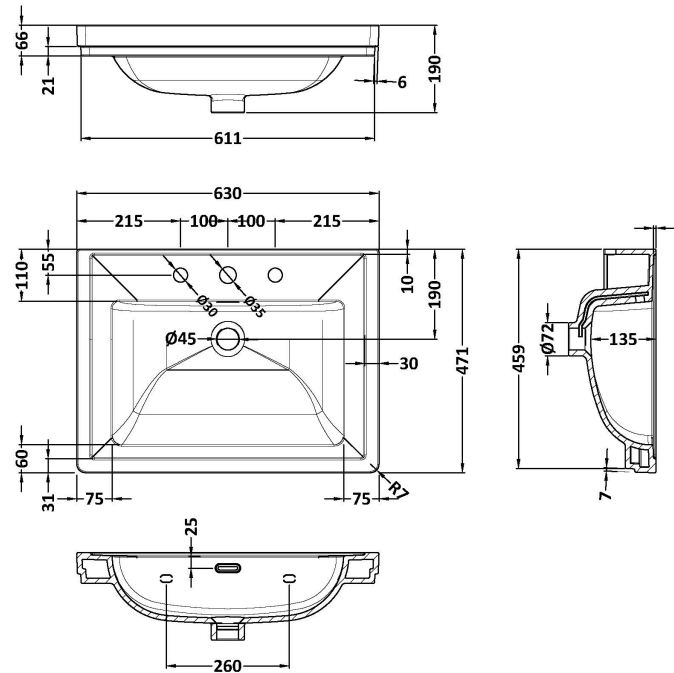

Sales Code: CBM533

Description: 600 Classic Basin (640X472x185) 3Th

Product Dimensions

Height (mm):	0
Width (mm):	0
Depth (mm):	0
Nett Weight (kg):	17

Packaging Dimensions

Height (mm):	490
Width (mm):	650
Depth (mm):	220
Gross Weight (kg):	17.3

Packaging Data

Box Colour:	Brown Cardboard Box - Printed
Box Qty:	0
Label Size:	0 x 0
Label Colour:	White Label
Label Qty:	0

Outer Box Dimensions (If Applicable)

Height (mm):	
Width (mm):	
Depth (mm):	
Gross Weight (kg):	
Barcode:	5056462643663

Product Details

Country of Origin:	Utd.Arab.Emir.
Fitting Instruction:	No
Certification: CE & UKCA: No	WRAS: N/A WRAS No: N/A
Product Material:	Fireclay
Fixing Supplied:	No

Pans/Bidets: Trap Style: N/A Includes Seat: Not Applicable

Seats: Seat Type: N/A Material: Not Applicable
Function: Not Applicable Hinge Type: Not Applicable
Hinge Material: Not Applicable

Cisterns: Operating Type: Not Applicable Fittings: Not Applicable
Lever Type: Not Applicable

Basins: Tap Hole: Three Tapholes Chain Stay Hole: No
Template: Not Required Waste Type Req: Slotted
Overflow Inc: Yes Overflow Cover: Yes
Inner Bowl Depth (mm): 135 mm