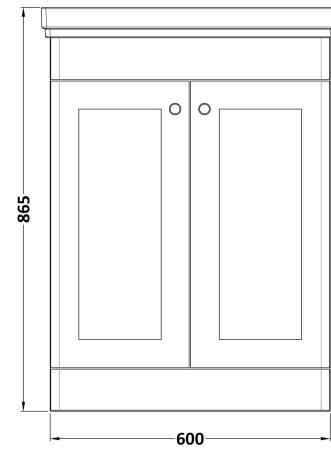

Sales Code: CLC125A

Description: 600 F/S 2-Door Unit & Basin 1Th

Packaging Details

Barcode: 5056462685656

Sales Code: CLC125B

Description: 600 F/S 2-Door Unit & Basin 3Th

Packaging Details

Barcode: 5056462687209

Sales Code: CLC125H

Description: 600 F/S 2-Door Unit & Basin 0Th

Packaging Details

Barcode: 5056678432747

Sales Code: CLA125

Description: 600 F/S 2-Door Unit (800X600x453)

Product Dimensions

Height (mm):	800
Width (mm):	600
Depth (mm):	453
Nett Weight (kg):	25.3

Packaging Dimensions

Height (mm):	835
Width (mm):	625
Depth (mm):	480
Gross Weight (kg):	25.8

Packaging Data

Box Colour:	Brown Cardboard Box
Box Qty:	0
Label Size:	0 x 0
Label Colour:	White Label
Label Qty:	0

Sales Code: CBM503

Description: 600 Classic Basin (640X472x185) 1Th

Product Dimensions

Height (mm):	0
Width (mm):	0
Depth (mm):	0
Nett Weight (kg):	17

Packaging Dimensions

Height (mm):	490
Width (mm):	650
Depth (mm):	220
Gross Weight (kg):	17.3