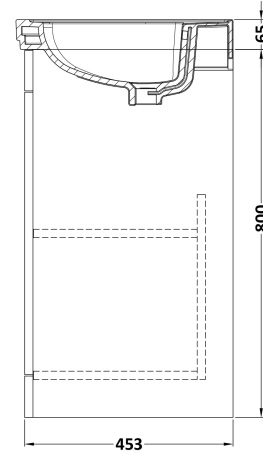

Sales Code: CLC125A

Description: 600 F/S 2-Door Unit & Basin 1Th

Packaging Details

Barcode: 5056462685656