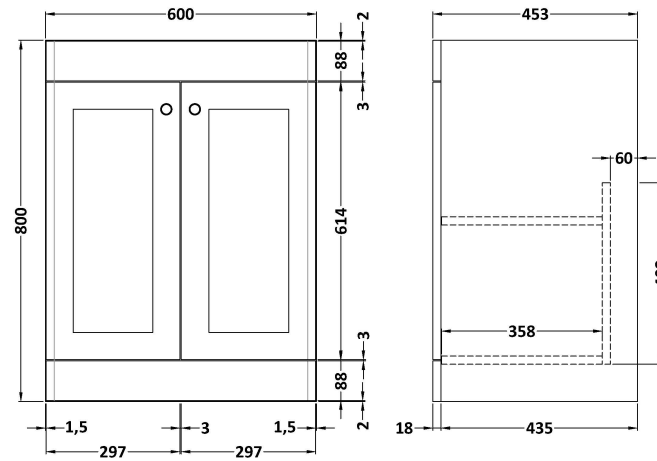

Sales Code: CLC125H

Description: 600 F/S 2-Door Unit & Basin 0Th

Packaging Details

Barcode: 5056678432747

Sales Code: CLA125

Description: 600 F/S 2-Door Unit (800X600x453)

Product Dimensions

Height (mm):	800
Width (mm):	600
Depth (mm):	453
Nett Weight (kg):	25.3

Packaging Dimensions

Height (mm):	835
Width (mm):	625
Depth (mm):	480
Gross Weight (kg):	25.8

Packaging Data

Box Colour:	Brown Cardboard Box
Box Qty:	0
Label Size:	0 x 0
Label Colour:	White Label
Label Qty:	0

Outer Box Dimensions (If Applicable)

Height (mm):	
Width (mm):	
Depth (mm):	
Gross Weight (kg):	
Barcode:	5056462643144

Product Details

Country of Origin:	China
Fitting Instruction:	Yes
CE & UKCA:	N/A
FSC Certified Materials:	Yes
Colour:	Satin White
Construction Method:	Cam & Wood Dowel
Construction Type:	Rigid
Cabinet Finish:	MFC Painted Matt
Fascia Finish:	Mdf Painted Matt
Cabinet Thickness (mm):	18
Fascia Thickness (mm):	18
Drawer Included:	No
Drawer Type:	Not Applicable
No of Shelves:	1
Hinge Type:	95 Degree Clip-On Soft Close
Hinge Included:	Yes, Supplied
Adjustable Legs:	No, Not Required
Fixings Included:	Yes
Handle Style:	Traditional
Waste Shroud:	Not Applicable
Handle Included:	Yes, Supplied
Handle Type:	Knob

Sales Code: CBM503

Description: 600 Classic Basin (640X472x185) 1Th

Product Dimensions

Height (mm):	0
Width (mm):	0
Depth (mm):	0
Nett Weight (kg):	17

Packaging Dimensions

Height (mm):	490
Width (mm):	650
Depth (mm):	220
Gross Weight (kg):	17.3