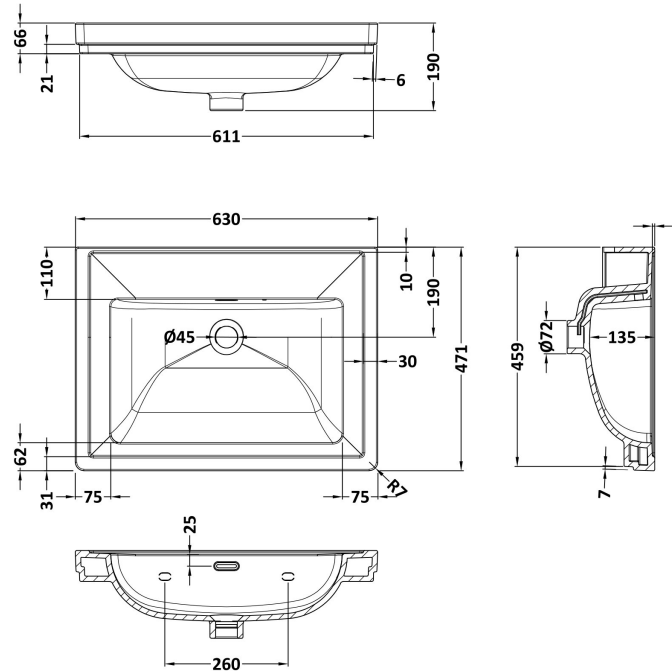

Outer Box Dimensions (If Applicable)

Height (mm):	
Width (mm):	
Depth (mm):	
Gross Weight (kg):	
Barcode:	5056462643663

Product Details

Country of Origin:	Utd.Arab.Emir.
Fitting Instruction:	No
Certification: CE & UKCA: No	WRAS: N/A WRAS No: N/A
Product Material:	Fireclay
Fixing Supplied:	No

Basins: Tap Hole: Three Tapholes Chain Stay Hole: No
Template: Not Required Waste Type Req: Slotted
Overflow Inc: Yes Overflow Cover: Yes
Inner Bowl Depth (mm): 135 mm

Sales Code: CBM513

Description: 600 Classic Basin (640X472x185) 0Th

Product Dimensions

Height (mm):	190
Width (mm):	630
Depth (mm):	471
Nett Weight (kg):	17

Packaging Dimensions

Height (mm):	490
Width (mm):	650
Depth (mm):	220
Gross Weight (kg):	17.3

Packaging Data

Box Colour:	Brown Cardboard Box - Printed
Box Qty:	1
Label Size:	100 x 50
Label Colour:	White Label
Label Qty:	2

Outer Box Dimensions (If Applicable)

Height (mm):	
Width (mm):	
Depth (mm):	
Gross Weight (kg):	
Barcode:	5056678431191

Product Details

Country of Origin:	Utd.Arab.Emir.
Fitting Instruction:	No
Certification: CE & UKCA: No	WRAS: N/A WRAS No: N/A
Product Material:	Fireclay
Fixing Supplied:	No