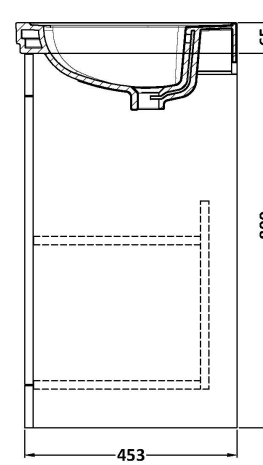

Sales Code: CLC125A

Description: 600 F/S 2-Door Unit & Basin 1Th

Packaging Details

Barcode: 5056462685656

Sales Code: CLC125B

Description: 600 F/S 2-Door Unit & Basin 3Th

Packaging Details

Barcode: 5056462687209

Sales Code: CLC125H

Description: 600 F/S 2-Door Unit & Basin 0Th

Packaging Details

Barcode: 5056678432747

Sales Code: CLA125

Description: 600 F/S 2-Door Unit (800X600x453)

Product Dimensions

Height (mm):	800
Width (mm):	600
Depth (mm):	453
Nett Weight (kg):	25.3

Packaging Dimensions

Height (mm):	835
Width (mm):	625
Depth (mm):	480
Gross Weight (kg):	25.8

Packaging Data

Box Colour:	Brown Cardboard Box
Box Qty:	0
Label Size:	0 x 0
Label Colour:	White Label
Label Qty:	0

Sales Code: CBM503

Description: 600 Classic Basin (640X472x185) 1Th

Product Dimensions

Height (mm):	0
Width (mm):	0
Depth (mm):	0
Nett Weight (kg):	17

Packaging Dimensions

Height (mm):	490
Width (mm):	650
Depth (mm):	220
Gross Weight (kg):	17.3