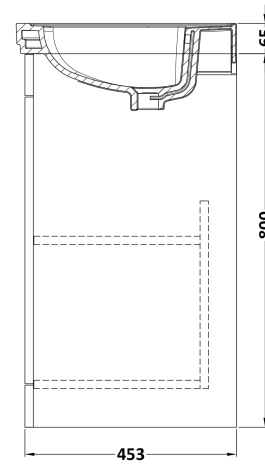

Sales Code: CLC125A

Description: 600 F/S 2-Door Unit & Basin 1Th

Packaging Details

Barcode: 5056462685656

Sales Code: CLC125B

Description: 600 F/S 2-Door Unit & Basin 3Th

Packaging Details

Barcode: 5056462687209

Sales Code: CLC125H

Description: 600 F/S 2-Door Unit & Basin 0Th

Packaging Details

Barcode: 5056678432747

Sales Code: CLA125

Description: 600 F/S 2-Door Unit (800X600x453)

Product Dimensions

Height (mm):	800
Width (mm):	600
Depth (mm):	453
Nett Weight (kg):	25.3

Packaging Dimensions

Height (mm):	835
Width (mm):	625
Depth (mm):	480
Gross Weight (kg):	25.8

Packaging Data

Box Colour:	Brown Cardboard Box
Box Qty:	0
Label Size:	0 x 0
Label Colour:	White Label
Label Qty:	0

Sales Code: CBM503

Description: 600 Classic Basin (640X472x185) 1Th

Product Dimensions

Height (mm):	0
Width (mm):	0
Depth (mm):	0
Nett Weight (kg):	17

Packaging Dimensions

Height (mm):	490
Width (mm):	650
Depth (mm):	220
Gross Weight (kg):	17.3