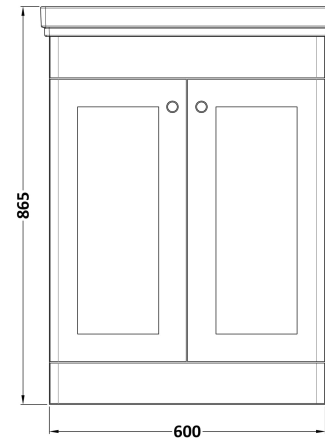

Sales Code: CLC125A

Description: 600 F/S 2-Door Unit & Basin 1Th

Packaging Details

Barcode: 5056462685656

Sales Code: CLC125B

Description: 600 F/S 2-Door Unit & Basin 3Th

Packaging Details

Barcode: 5056462687209

Sales Code: CLC125H

Description: 600 F/S 2-Door Unit & Basin 0Th

Packaging Details

Barcode: 5056678432747

Sales Code: CLA125

Description: 600 F/S 2-Door Unit (800X600x453)

Product Dimensions

Height (mm):	800
Width (mm):	600
Depth (mm):	453
Nett Weight (kg):	25.3

Packaging Dimensions

Height (mm):	835
Width (mm):	625
Depth (mm):	480
Gross Weight (kg):	25.8

Packaging Data

Box Colour:	Brown Cardboard Box
Box Qty:	0
Label Size:	0 x 0
Label Colour:	White Label
Label Qty:	0

Sales Code: CBM503

Description: 600 Classic Basin (640X472x185) 1Th

Product Dimensions

Height (mm):	0
Width (mm):	0
Depth (mm):	0
Nett Weight (kg):	17

Packaging Dimensions

Height (mm):	490
Width (mm):	650
Depth (mm):	220
Gross Weight (kg):	17.3