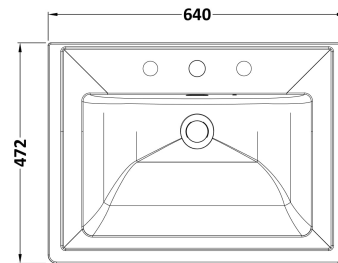

Sales Code: CLC125H

Description: 600 F/S 2-Door Unit & Basin 0Th

Packaging Details

Barcode: 5056678432747

Sales Code: CLA125

Description: 600 F/S 2-Door Unit (800X600x453)

Product Dimensions

Height (mm):	800
Width (mm):	600
Depth (mm):	453
Nett Weight (kg):	25.3

Packaging Dimensions

Height (mm):	835
Width (mm):	625
Depth (mm):	480
Gross Weight (kg):	25.8

Packaging Data

Box Colour:	Brown Cardboard Box
Box Qty:	0
Label Size:	0 x 0
Label Colour:	White Label
Label Qty:	0

Outer Box Dimensions (If Applicable)

Height (mm):	
Width (mm):	
Depth (mm):	
Gross Weight (kg):	
Barcode:	5056462643144

Product Details

Country of Origin:	China
Fitting Instruction:	Yes
CE & UKCA:	N/A
FSC Certified Materials:	Yes
Colour:	Satin White
Construction Method:	Cam & Wood Dowel
Construction Type:	Rigid
Cabinet Finish:	MFC Painted Matt
Fascia Finish:	Mdf Painted Matt
Cabinet Thickness (mm):	18
Fascia Thickness (mm):	18
Drawer Included:	No
Drawer Type:	Not Applicable
No of Shelves:	1
Hinge Type:	95 Degree Clip-On Soft Close
Hinge Included:	Yes, Supplied
Adjustable Legs:	No, Not Required
Fixings Included:	Yes
Handle Style:	Traditional
Waste Shroud:	Not Applicable
Handle Included:	Yes, Supplied
Handle Type:	Knob

Sales Code: CBM503

Description: 600 Classic Basin (640X472x185) 1Th

Product Dimensions

Height (mm):	0
Width (mm):	0
Depth (mm):	0
Nett Weight (kg):	17

Packaging Dimensions

Height (mm):	490
Width (mm):	650
Depth (mm):	220
Gross Weight (kg):	17.3