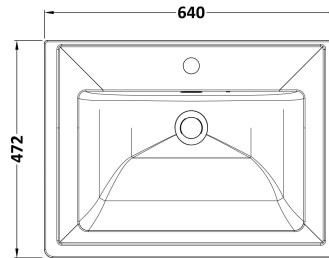

Sales Code: CLC125A

Description: 600 F/S 2-Door Unit & Basin 1Th

Packaging Details

Barcode: 5056462685656