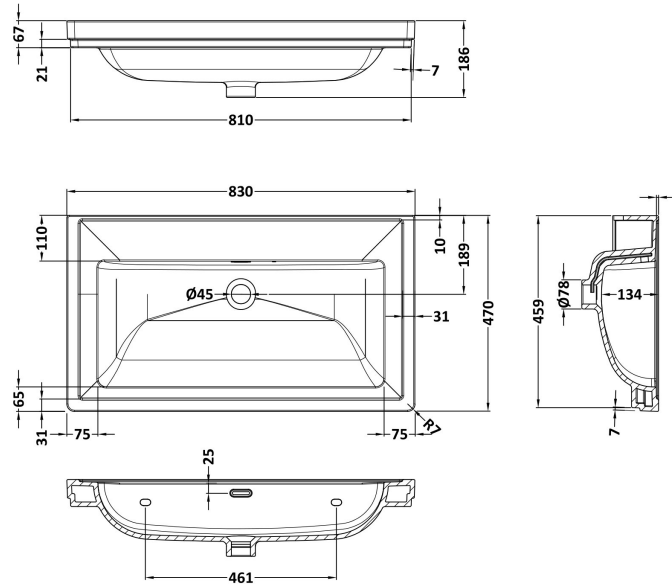

Outer Box Dimensions (If Applicable)

Height (mm):	
Width (mm):	
Depth (mm):	
Gross Weight (kg):	
Barcode:	5056462643687

Product Details

Country of Origin:	Utd.Arab.Emir.	
Fitting Instruction:	No	
Certification: CE & UKCA:	No	WRAS: N/A WRAS No: N/A
Product Material:	Fireclay	
Fixing Supplied:	No	

Basins: Tap Hole: Three Tapholes Chain Stay Hole: No
 Template: Not Required Waste Type Req: Slotted
 Overflow Inc: Yes Overflow Cover: Yes
 Inner Bowl Depth (mm): 134mm

Sales Code: CBM515

Description: 800 Classic Basin (840X472x185) 0Th

Product Dimensions

Height (mm):	186
Width (mm):	830
Depth (mm):	470
Nett Weight (kg):	22.2

Packaging Dimensions

Height (mm):	490
Width (mm):	850
Depth (mm):	220
Gross Weight (kg):	22.5

Packaging Data

Box Colour:	Brown Cardboard Box - Printed
Box Qty:	1
Label Size:	100 x 50
Label Colour:	White Label
Label Qty:	2

Outer Box Dimensions (If Applicable)

Height (mm):	
Width (mm):	
Depth (mm):	
Gross Weight (kg):	
Barcode:	5056678431207

Product Details

Country of Origin:	Utd.Arab.Emir.	
Fitting Instruction:	No	
Certification: CE & UKCA:	No	WRAS: N/A WRAS No: N/A
Product Material:	Fireclay	
Fixing Supplied:	No	