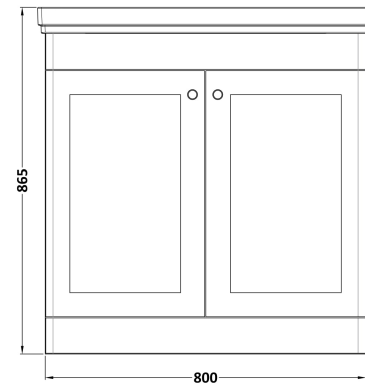

Sales Code: CLC126A

Description: 800 F/S 2-Door Unit & Basin 1Th

Packaging Details

Barcode: 5056462685908

Sales Code: CLC126B

Description: 800 F/S 2-Door Unit & Basin 3Th

Packaging Details

Barcode: 5056462688145

Sales Code: CLC126H

Description: 800 F/S 2-Door Unit & Basin 0Th

Packaging Details

Barcode: 5056678432785

Sales Code: CLA126

Description: 800 F/S 2-Door Unit (800X800 X453)

Product Dimensions

Height (mm):	800
Width (mm):	800
Depth (mm):	453
Nett Weight (kg):	30.5

Packaging Dimensions

Height (mm):	835
Width (mm):	825
Depth (mm):	480
Gross Weight (kg):	31

Packaging Data

Box Colour:	Brown Cardboard Box
Box Qty:	0
Label Size:	0 x 0
Label Colour:	White Label
Label Qty:	0

Sales Code: CBM505

Description: 800 Classic Basin (840X472x185) 1Th

Product Dimensions

Height (mm):	0
Width (mm):	0
Depth (mm):	0
Nett Weight (kg):	22.2

Packaging Dimensions

Height (mm):	490
Width (mm):	850
Depth (mm):	220
Gross Weight (kg):	22.5