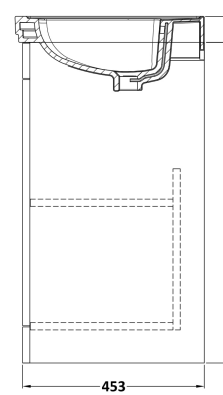

Sales Code: CLC126A

Description: 800 F/S 2-Door Unit & Basin 1Th

Packaging Details

Barcode: 5056462685908

Sales Code: CLC126B

Description: 800 F/S 2-Door Unit & Basin 3Th

Packaging Details

Barcode: 5056462688145

Sales Code: CLC126H

Description: 800 F/S 2-Door Unit & Basin 0Th

Packaging Details

Barcode: 5056678432785

Sales Code: CLA126

Description: 800 F/S 2-Door Unit (800X800 X453)

Product Dimensions

Height (mm):	800
Width (mm):	800
Depth (mm):	453
Nett Weight (kg):	30.5

Packaging Dimensions

Height (mm):	835
Width (mm):	825
Depth (mm):	480
Gross Weight (kg):	31

Packaging Data

Box Colour:	Brown Cardboard Box
Box Qty:	0
Label Size:	0 x 0
Label Colour:	White Label
Label Qty:	0

Sales Code: CBM505

Description: 800 Classic Basin (840X472x185) 1Th

Product Dimensions

Height (mm):	0
Width (mm):	0
Depth (mm):	0
Nett Weight (kg):	22.2

Packaging Dimensions

Height (mm):	490
Width (mm):	850
Depth (mm):	220
Gross Weight (kg):	22.5