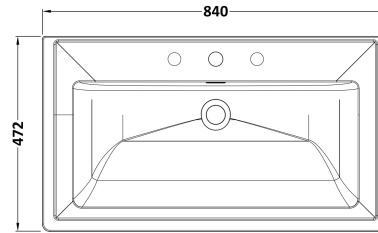

Sales Code: CLC126A

Description: 800 F/S 2-Door Unit & Basin 1Th

Packaging Details

Barcode: 5056462685908

Sales Code: CLC126B

Description: 800 F/S 2-Door Unit & Basin 3Th

Packaging Details

Barcode: 5056462688145

Sales Code: CLC126H

Description: 800 F/S 2-Door Unit & Basin 0Th

Packaging Details

Barcode: 5056678432785

Sales Code: CLA126

Description: 800 F/S 2-Door Unit (800X800 X453)

Product Dimensions

Height (mm):	800
Width (mm):	800
Depth (mm):	453
Nett Weight (kg):	30.5

Packaging Dimensions

Height (mm):	835
Width (mm):	825
Depth (mm):	480
Gross Weight (kg):	31

Packaging Data

Box Colour:	Brown Cardboard Box
Box Qty:	0
Label Size:	0 x 0
Label Colour:	White Label
Label Qty:	0

Sales Code: CBM505

Description: 800 Classic Basin (840X472x185) 1Th

Product Dimensions

Height (mm):	0
Width (mm):	0
Depth (mm):	0
Nett Weight (kg):	22.2

Packaging Dimensions

Height (mm):	490
Width (mm):	850
Depth (mm):	220
Gross Weight (kg):	22.5