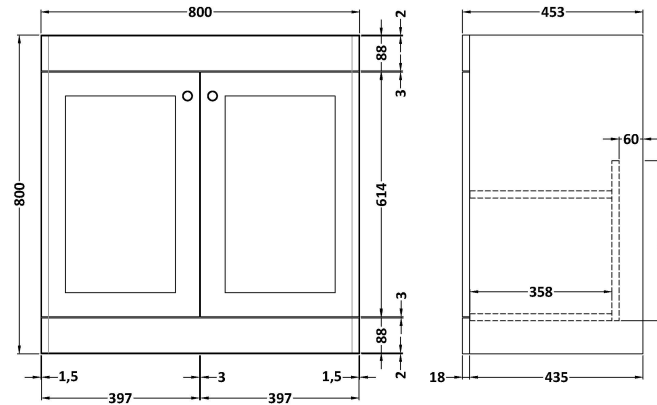

Sales Code: CLC126H

Description: 800 F/S 2-Door Unit & Basin 0Th

Packaging Details

Barcode: 5056678432785

Sales Code: CLA126

Description: 800 F/S 2-Door Unit (800X800 X453)

Product Dimensions

Height (mm):	800
Width (mm):	800
Depth (mm):	453
Nett Weight (kg):	30.5

Packaging Dimensions

Height (mm):	835
Width (mm):	825
Depth (mm):	480
Gross Weight (kg):	31

Packaging Data

Box Colour:	Brown Cardboard Box
Box Qty:	0
Label Size:	0 x 0
Label Colour:	White Label
Label Qty:	0

Outer Box Dimensions (If Applicable)

Height (mm):	
Width (mm):	
Depth (mm):	
Gross Weight (kg):	
Barcode:	5056462643182

Product Details

Country of Origin:	China
Fitting Instruction:	Yes
CE & UKCA:	N/A
FSC Certified Materials:	Yes
Colour:	Satin White
Construction Method:	Cam & Wood Dowel
Construction Type:	Rigid
Cabinet Finish:	MFC Painted Matt
Fascia Finish:	Mdf Painted Matt
Cabinet Thickness (mm):	18
Fascia Thickness (mm):	18
Drawer Included:	No
Drawer Type:	Not Applicable
No of Shelves:	1
Hinge Type:	95 Degree Clip-On Soft Close
Hinge Included:	Yes, Supplied
Adjustable Legs:	No, Not Required
Fixings Included:	Yes
Handle Style:	Traditional
Waste Shroud:	Not Applicable
Handle Included:	Yes, Supplied
Handle Type:	Knob

Sales Code: CBM505

Description: 800 Classic Basin (840X472x185) 1Th

Product Dimensions

Height (mm):	0
Width (mm):	0
Depth (mm):	0
Nett Weight (kg):	22.2

Packaging Dimensions

Height (mm):	490
Width (mm):	850
Depth (mm):	220
Gross Weight (kg):	22.5