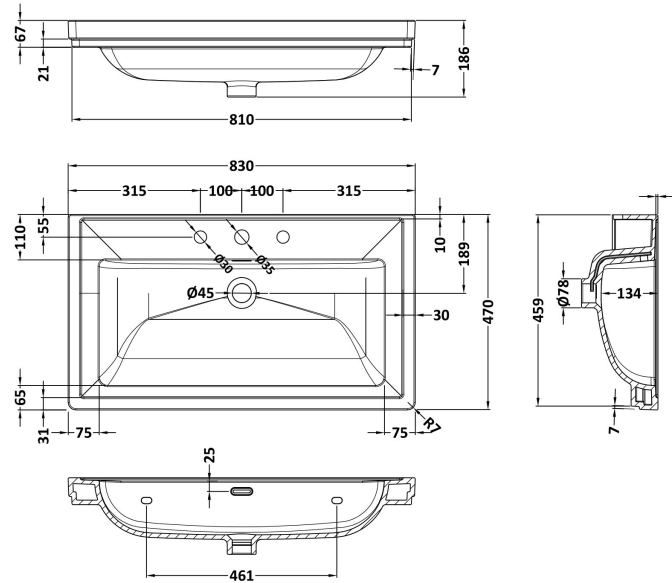

Sales Code: CBM535

Description: 800 Classic Basin (840X472x185) 3Th

Product Dimensions

Height (mm):	0
Width (mm):	0
Depth (mm):	0
Nett Weight (kg):	22.2

Packaging Dimensions

Height (mm):	490
Width (mm):	850
Depth (mm):	220
Gross Weight (kg):	22.5

Packaging Data

Box Colour:	Brown Cardboard Box - Printed
Box Qty:	0
Label Size:	0 x 0
Label Colour:	White Label
Label Qty:	0

Outer Box Dimensions (If Applicable)

Height (mm):	
Width (mm):	
Depth (mm):	
Gross Weight (kg):	
Barcode:	5056462643687

Product Details

Country of Origin:	Utd.Arab.Emir.	
Fitting Instruction:	No	
Certification: CE & UKCA:	No	WRAS: N/A WRAS No: N/A
Product Material:	Fireclay	
Fixing Supplied:	No	

Pans/Bidets: Trap Style: N/A Includes Seat: Not Applicable

Seats: Seat Type: N/A Material: Not Applicable
Function: Not Applicable Hinge Type: Not Applicable
Hinge Material: Not Applicable

Cisterns: Operating Type: Not Applicable Fittings: Not Applicable
Lever Type: Not Applicable

Basins: Tap Hole: Three Tapholes Chain Stay Hole: No
Template: Not Required Waste Type Req: Slotted
Overflow Inc: Yes Overflow Cover: Yes
Inner Bowl Depth (mm): 134mm