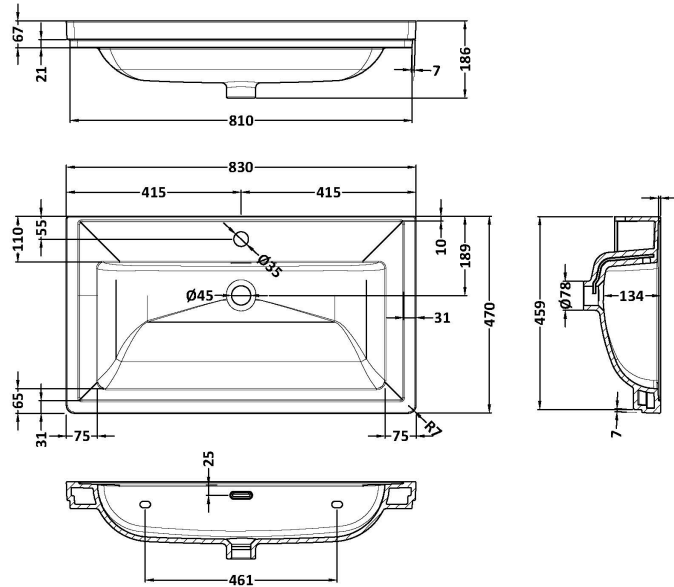

Sales Code: CLC126H

Description: 800 F/S 2-Door Unit & Basin 0Th

Packaging Details

Barcode: 5056678432785

Sales Code: CLA126

Description: 800 F/S 2-Door Unit (800X800 X453)

Product Dimensions

Height (mm):	800
Width (mm):	800
Depth (mm):	453
Nett Weight (kg):	30.5

Packaging Dimensions

Height (mm):	835
Width (mm):	825
Depth (mm):	480
Gross Weight (kg):	31

Packaging Data

Box Colour:	Brown Cardboard Box
Box Qty:	0
Label Size:	0 x 0
Label Colour:	White Label
Label Qty:	0

Outer Box Dimensions (If Applicable)

Height (mm):	
Width (mm):	
Depth (mm):	
Gross Weight (kg):	
Barcode:	5056462643182

Product Details

Country of Origin:	China
Fitting Instruction:	Yes
CE & UKCA:	N/A
FSC Certified Materials:	Yes
Colour:	Satin White
Construction Method:	Cam & Wood Dowel
Construction Type:	Rigid
Cabinet Finish:	MFC Painted Matt
Fascia Finish:	Mdf Painted Matt
Cabinet Thickness (mm):	18
Fascia Thickness (mm):	18
Drawer Included:	No
Drawer Type:	Not Applicable
No of Shelves:	1
Hinge Type:	95 Degree Clip-On Soft Close
Hinge Included:	Yes, Supplied
Adjustable Legs:	No, Not Required
Fixings Included:	Yes
Handle Style:	Traditional
Waste Shroud:	Not Applicable
Handle Included:	Yes, Supplied
Handle Type:	Knob

Sales Code: CBM505

Description: 800 Classic Basin (840X472x185) 1Th

Product Dimensions

Height (mm):	0
Width (mm):	0
Depth (mm):	0
Nett Weight (kg):	22.2

Packaging Dimensions

Height (mm):	490
Width (mm):	850
Depth (mm):	220
Gross Weight (kg):	22.5