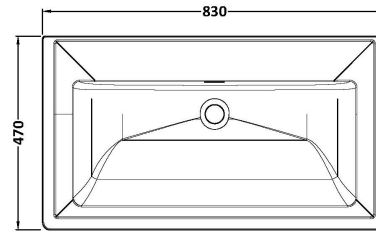

Sales Code: CLC126A

Description: 800 F/S 2-Door Unit & Basin 1Th

Packaging Details

Barcode: 5056462685908

Sales Code: CLC126B

Description: 800 F/S 2-Door Unit & Basin 3Th

Packaging Details

Barcode: 5056462688145

Sales Code: CLC126H

Description: 800 F/S 2-Door Unit & Basin 0Th

Packaging Details

Barcode: 5056678432785

Sales Code: CLA126

Description: 800 F/S 2-Door Unit (800X800 X453)

Product Dimensions

Height (mm):	800
Width (mm):	800
Depth (mm):	453
Nett Weight (kg):	30.5

Packaging Dimensions

Height (mm):	835
Width (mm):	825
Depth (mm):	480
Gross Weight (kg):	31

Packaging Data

Box Colour:	Brown Cardboard Box
Box Qty:	0
Label Size:	0 x 0
Label Colour:	White Label
Label Qty:	0

Sales Code: CBM505

Description: 800 Classic Basin (840X472x185) 1Th

Product Dimensions

Height (mm):	0
Width (mm):	0
Depth (mm):	0
Nett Weight (kg):	22.2

Packaging Dimensions

Height (mm):	490
Width (mm):	850
Depth (mm):	220
Gross Weight (kg):	22.5