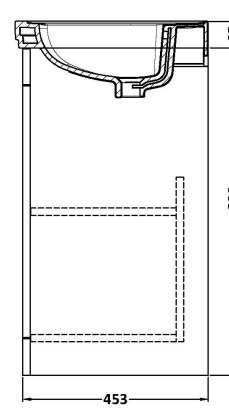

Sales Code: CLC126A

Description: 800 F/S 2-Door Unit & Basin 1Th

Packaging Details

Barcode: 5056462685908

Sales Code: CLC126B

Description: 800 F/S 2-Door Unit & Basin 3Th

Packaging Details

Barcode: 5056462688145

Sales Code: CLC126H

Description: 800 F/S 2-Door Unit & Basin 0Th

Packaging Details

Barcode: 5056678432785

Sales Code: CLA126

Description: 800 F/S 2-Door Unit (800X800 X453)

Product Dimensions

Height (mm):	800
Width (mm):	800
Depth (mm):	453
Nett Weight (kg):	30.5

Packaging Dimensions

Height (mm):	835
Width (mm):	825
Depth (mm):	480
Gross Weight (kg):	31

Packaging Data

Box Colour:	Brown Cardboard Box
Box Qty:	0
Label Size:	0 x 0
Label Colour:	White Label
Label Qty:	0

Sales Code: CBM505

Description: 800 Classic Basin (840X472x185) 1Th

Product Dimensions

Height (mm):	0
Width (mm):	0
Depth (mm):	0
Nett Weight (kg):	22.2

Packaging Dimensions

Height (mm):	490
Width (mm):	850
Depth (mm):	220
Gross Weight (kg):	22.5