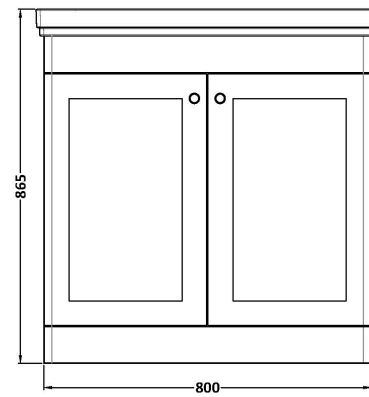

Sales Code: CLC126A

Description: 800 F/S 2-Door Unit & Basin 1Th

Packaging Details

Barcode: 5056462685908

Sales Code: CLC126B

Description: 800 F/S 2-Door Unit & Basin 3Th

Packaging Details

Barcode: 5056462688145

Sales Code: CLC126H

Description: 800 F/S 2-Door Unit & Basin 0Th

Packaging Details

Barcode: 5056678432785

Sales Code: CLA126

Description: 800 F/S 2-Door Unit (800X800 X453)

Product Dimensions

Height (mm):	800
Width (mm):	800
Depth (mm):	453
Nett Weight (kg):	30.5

Packaging Dimensions

Height (mm):	835
Width (mm):	825
Depth (mm):	480
Gross Weight (kg):	31

Packaging Data

Box Colour:	Brown Cardboard Box
Box Qty:	0
Label Size:	0 x 0
Label Colour:	White Label
Label Qty:	0

Sales Code: CBM505

Description: 800 Classic Basin (840X472x185) 1Th

Product Dimensions

Height (mm):	0
Width (mm):	0
Depth (mm):	0
Nett Weight (kg):	22.2

Packaging Dimensions

Height (mm):	490
Width (mm):	850
Depth (mm):	220
Gross Weight (kg):	22.5