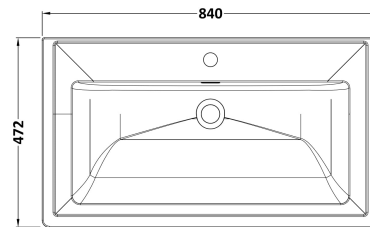

Sales Code: CLC126A

Description: 800 F/S 2-Door Unit & Basin 1Th

Packaging Details

Barcode: 5056462685908

Sales Code: CLC126B

Description: 800 F/S 2-Door Unit & Basin 3Th

Packaging Details

Barcode: 5056462688145

Sales Code: CLC126H

Description: 800 F/S 2-Door Unit & Basin 0Th

Packaging Details

Barcode: 5056678432785

Sales Code: CLA126

Description: 800 F/S 2-Door Unit (800X800 X453)

Product Dimensions

Height (mm):	800
Width (mm):	800
Depth (mm):	453
Nett Weight (kg):	30.5

Packaging Dimensions

Height (mm):	835
Width (mm):	825
Depth (mm):	480
Gross Weight (kg):	31

Packaging Data

Box Colour:	Brown Cardboard Box
Box Qty:	0
Label Size:	0 x 0
Label Colour:	White Label
Label Qty:	0

Sales Code: CBM505

Description: 800 Classic Basin (840X472x185) 1Th

Product Dimensions

Height (mm):	0
Width (mm):	0
Depth (mm):	0
Nett Weight (kg):	22.2

Packaging Dimensions

Height (mm):	490
Width (mm):	850
Depth (mm):	220
Gross Weight (kg):	22.5