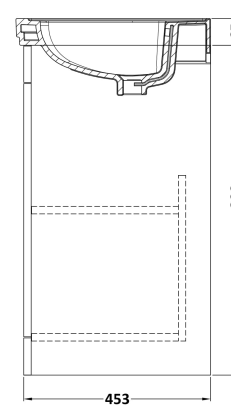

Sales Code: CLC126A

Description: 800 F/S 2-Door Unit & Basin 1Th

Packaging Details

Barcode: 5056462685908

Sales Code: CLC126B

Description: 800 F/S 2-Door Unit & Basin 3Th

Packaging Details

Barcode: 5056462688145

Sales Code: CLC126H

Description: 800 F/S 2-Door Unit & Basin 0Th

Packaging Details

Barcode: 5056678432785

Sales Code: CLA126

Description: 800 F/S 2-Door Unit (800X800 X453)

Product Dimensions

Height (mm):	800
Width (mm):	800
Depth (mm):	453
Nett Weight (kg):	30.5

Packaging Dimensions

Height (mm):	835
Width (mm):	825
Depth (mm):	480
Gross Weight (kg):	31

Packaging Data

Box Colour:	Brown Cardboard Box
Box Qty:	0
Label Size:	0 x 0
Label Colour:	White Label
Label Qty:	0

Sales Code: CBM505

Description: 800 Classic Basin (840X472x185) 1Th

Product Dimensions

Height (mm):	0
Width (mm):	0
Depth (mm):	0
Nett Weight (kg):	22.2

Packaging Dimensions

Height (mm):	490
Width (mm):	850
Depth (mm):	220
Gross Weight (kg):	22.5