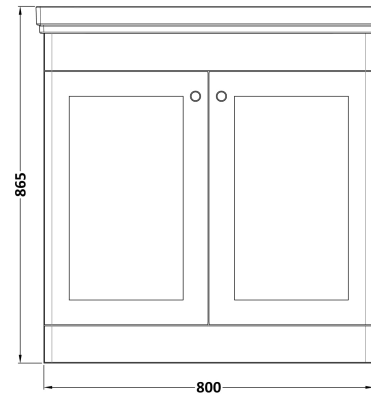

Sales Code: CLC126A

Description: 800 F/S 2-Door Unit & Basin 1Th

Packaging Details

Barcode: 5056462685908

Sales Code: CLC126B

Description: 800 F/S 2-Door Unit & Basin 3Th

Packaging Details

Barcode: 5056462688145

Sales Code: CLC126H

Description: 800 F/S 2-Door Unit & Basin 0Th

Packaging Details

Barcode: 5056678432785

Sales Code: CLA126

Description: 800 F/S 2-Door Unit (800X800 X453)

Product Dimensions

Height (mm):	800
Width (mm):	800
Depth (mm):	453
Nett Weight (kg):	30.5

Packaging Dimensions

Height (mm):	835
Width (mm):	825
Depth (mm):	480
Gross Weight (kg):	31

Packaging Data

Box Colour:	Brown Cardboard Box
Box Qty:	0
Label Size:	0 x 0
Label Colour:	White Label
Label Qty:	0

Sales Code: CBM505

Description: 800 Classic Basin (840X472x185) 1Th

Product Dimensions

Height (mm):	0
Width (mm):	0
Depth (mm):	0
Nett Weight (kg):	22.2

Packaging Dimensions

Height (mm):	490
Width (mm):	850
Depth (mm):	220
Gross Weight (kg):	22.5