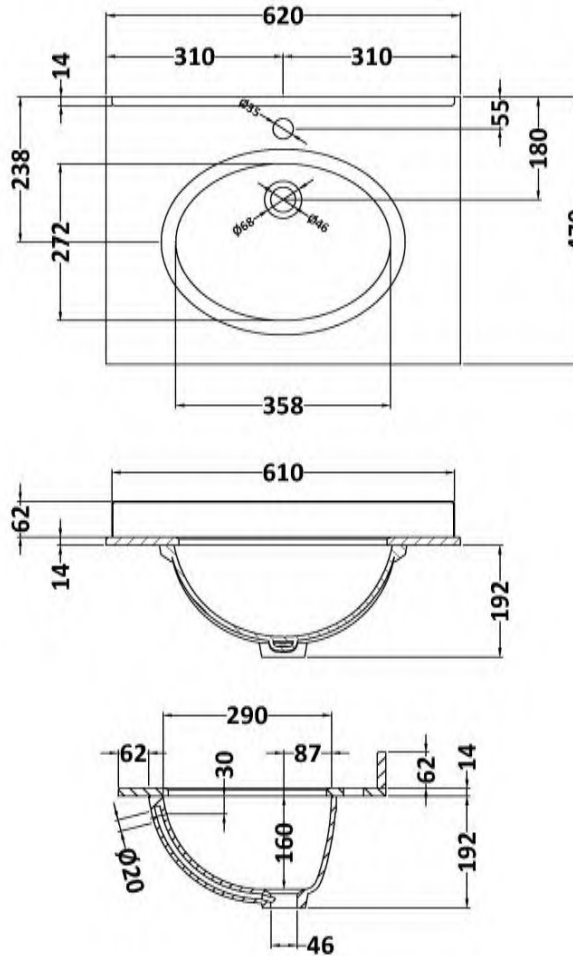

Sales Code: CLC194WR1

Description: 600 W/H 1-Drawer Unit & Marble Top 1Th

Packaging Details

Barcode: 5056678417072

Sales Code: CLA194

Description: 600 W/H 1-Drawer Unit (431X600x453)

Product Dimensions

Height (mm):	431
Width (mm):	600
Depth (mm):	453
Nett Weight (kg):	19

Packaging Dimensions

Height (mm):	465
Width (mm):	625
Depth (mm):	480
Gross Weight (kg):	19.5

Packaging Data

Box Colour:	Brown Cardboard Box
Box Qty:	0
Label Size:	0 x 0
Label Colour:	White Label
Label Qty:	0

Outer Box Dimensions (If Applicable)

Height (mm):	
Width (mm):	
Depth (mm):	
Gross Weight (kg):	
Barcode:	5056462643267

Product Details

Country of Origin:	China
Fitting Instruction:	Yes
CE & UKCA:	N/A
FSC Certified Materials:	Yes
Colour:	Satin White
Construction Method:	Cam & Wood Dowel
Construction Type:	Rigid
Cabinet Finish:	MFC Painted Matt
Fascia Finish:	Mdf Painted Matt
Cabinet Thickness (mm):	18
Fascia Thickness (mm):	18
Drawer Included:	Yes
Drawer Type:	80mm High Metal S/C Inc Galler
No of Shelves:	Not Applicable
Hinge Type:	Not Applicable
Hinge Included:	Not Applicable
Adjustable Legs:	No, Not Required
Fixings Included:	Yes
Handle Style:	Traditional
Waste Shroud:	Yes
Handle Included:	Yes, Supplied
Handle Type:	Knob

Sales Code: LOM222

Description: 600 Single Bowl Marble Top 1Th

Product Dimensions

Height (mm):	0
Width (mm):	0
Depth (mm):	0
Nett Weight (kg):	13.5

Packaging Dimensions

Height (mm):	310
Width (mm):	700
Depth (mm):	550
Gross Weight (kg):	14