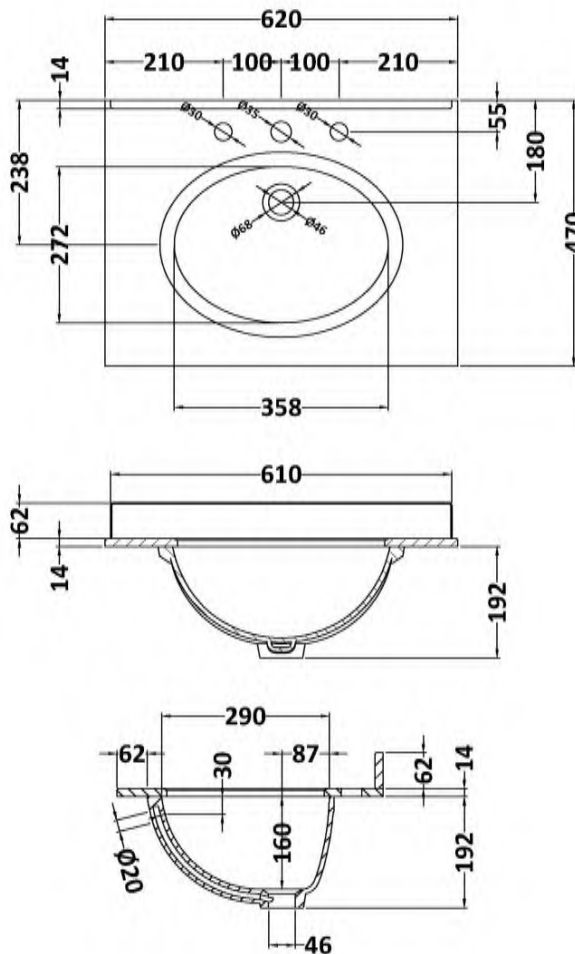

Sales Code: LOM225

Description: 600 Single Bowl Marble Top 3Th

Product Dimensions

Height (mm):	0
Width (mm):	0
Depth (mm):	0
Nett Weight (kg):	13.5

Packaging Dimensions

Height (mm):	310
Width (mm):	700
Depth (mm):	550
Gross Weight (kg):	14

Packaging Data

Box Colour:	White Cardboard Box
Box Qty:	0
Label Size:	0 x 0
Label Colour:	White Label
Label Qty:	0

Outer Box Dimensions (If Applicable)

Height (mm):	
Width (mm):	
Depth (mm):	
Gross Weight (kg):	
Barcode:	5056211819004

Product Details

Country of Origin:	China
Fitting Instruction:	No
Certification: CE & UKCA:	N/A
WRAS:	N/A
WRAS No:	N/A
Product Material:	Vitreous China
Fixing Supplied:	No

Pans/Bidets: Trap Style: Not Applicable Includes Seat: Not Applicable

Seats: Seat Type: Not Applicable Material: Not Applicable
Function: Not Applicable Hinge Type: Not Applicable
Hinge Material: Not Applicable

Cisterns: Operating Type: Not Applicable Fittings: Not Applicable
Lever Type: Not Applicable

Basins: Tap Hole: Three Tapholes Chain Stay Hole: No
Template: Not Applicable Waste Type Req: Slotted
Overflow Inc: Yes Overflow Cover: Yes
Inner Bowl Depth (mm): 160mm