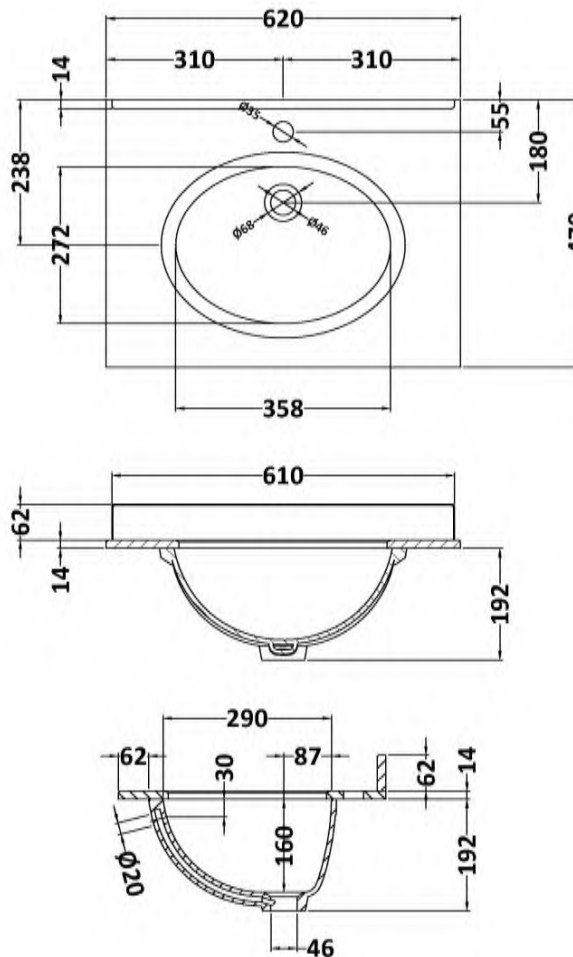

Sales Code: LOM223

Description: 600 Single Bowl Marble Top 1Th

Product Dimensions

Height (mm):	0
Width (mm):	0
Depth (mm):	0
Nett Weight (kg):	13.5

Packaging Dimensions

Height (mm):	310
Width (mm):	700
Depth (mm):	550
Gross Weight (kg):	14

Packaging Data

Box Colour:	White Cardboard Box
Box Qty:	0
Label Size:	0 x 0
Label Colour:	White Label
Label Qty:	0

Outer Box Dimensions (If Applicable)

Height (mm):	
Width (mm):	
Depth (mm):	
Gross Weight (kg):	
Barcode:	5056211818984

Product Details

Country of Origin:	China
Fitting Instruction:	No
Certification: CE & UKCA:	N/A
WRAS:	N/A
WRAS No:	N/A
Product Material:	Vitreous China
Fixing Supplied:	No

Pans/Bidets: Trap Style: Not Applicable Includes Seat: Not Applicable

Seats: Seat Type: Not Applicable Material: Not Applicable
Function: Not Applicable Hinge Type: Not Applicable
Hinge Material: Not Applicable

Cisterns: Operating Type: Not Applicable Fittings: Not Applicable
Lever Type: Not Applicable

Basins: Tap Hole: One Taphole Chain Stay Hole: No
Template: Not Applicable Waste Type Req: Slotted
Overflow Inc: Yes Overflow Cover: Yes
Inner Bowl Depth (mm): 160mm