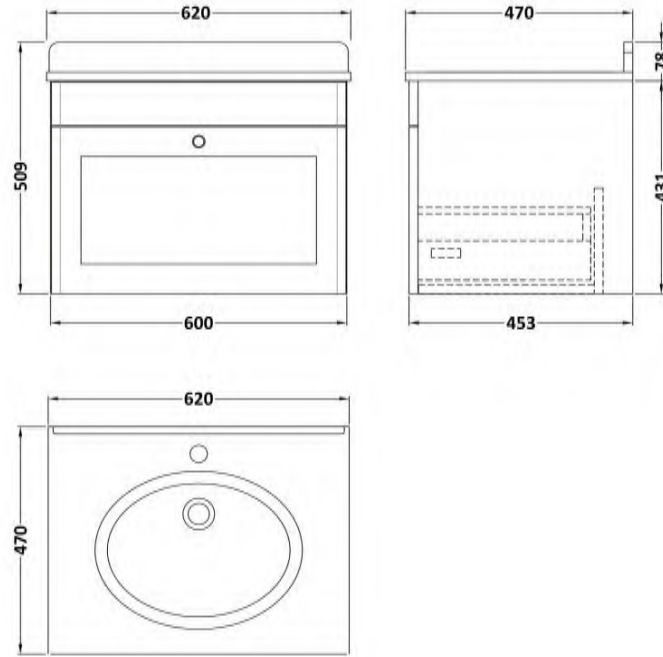

Sales Code: CLC194WR1

Description: 600 W/H 1-Drawer Unit & Marble Top 1Th

Packaging Details

Barcode: 5056678417072

Sales Code: CLA194

Description: 600 W/H 1-Drawer Unit (431X600x453)

Product Dimensions

Height (mm):	431
Width (mm):	600
Depth (mm):	453
Nett Weight (kg):	19

Packaging Dimensions

Height (mm):	465
Width (mm):	625
Depth (mm):	480
Gross Weight (kg):	19.5

Packaging Data

Box Colour:	Brown Cardboard Box
Box Qty:	0
Label Size:	0 x 0
Label Colour:	White Label
Label Qty:	0

Outer Box Dimensions (If Applicable)

Height (mm):	
Width (mm):	
Depth (mm):	
Gross Weight (kg):	
Barcode:	5056462643267

Product Details

Country of Origin:	China
Fitting Instruction:	Yes
CE & UKCA:	N/A
FSC Certified Materials:	Yes
Colour:	Satin White
Construction Method:	Cam & Wood Dowel
Construction Type:	Rigid
Cabinet Finish:	MFC Painted Matt
Fascia Finish:	Mdf Painted Matt
Cabinet Thickness (mm):	18
Fascia Thickness (mm):	18
Drawer Included:	Yes
Drawer Type:	80mm High Metal S/C Inc Galler
No of Shelves:	Not Applicable
Hinge Type:	Not Applicable
Hinge Included:	Not Applicable
Adjustable Legs:	No, Not Required
Fixings Included:	Yes
Handle Style:	Traditional
Waste Shroud:	Yes
Handle Included:	Yes, Supplied
Handle Type:	Knob

Sales Code: LOM222

Description: 600 Single Bowl Marble Top 1Th

Product Dimensions

Height (mm):	0
Width (mm):	0
Depth (mm):	0
Nett Weight (kg):	13.5

Packaging Dimensions

Height (mm):	310
Width (mm):	700
Depth (mm):	550
Gross Weight (kg):	14