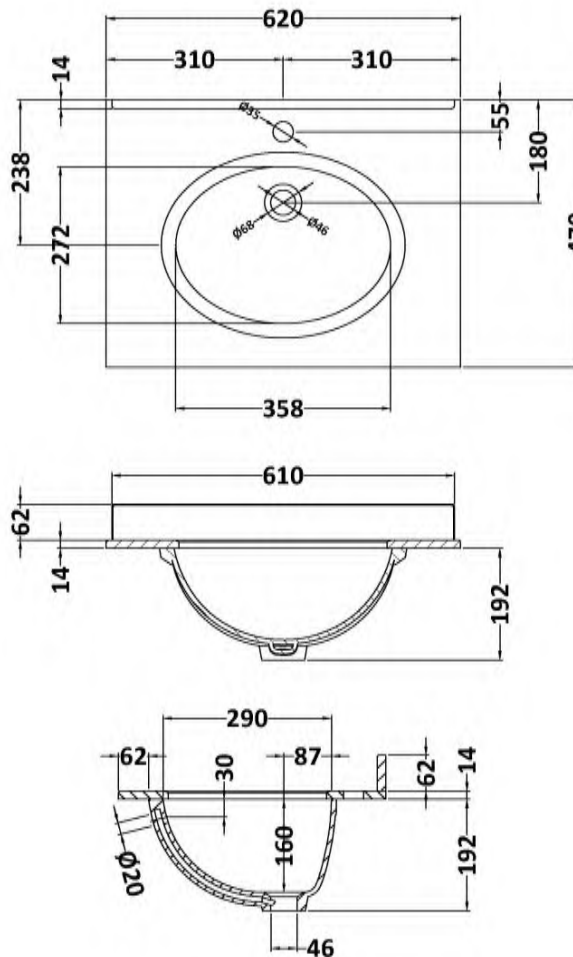

Sales Code: LOM222

Description: 600 Single Bowl Marble Top 1Th

Product Dimensions

Height (mm):	0
Width (mm):	0
Depth (mm):	0
Nett Weight (kg):	13.5

Packaging Dimensions

Height (mm):	310
Width (mm):	700
Depth (mm):	550
Gross Weight (kg):	14

Product Dimensions

Height (mm):	0
Width (mm):	0
Depth (mm):	0
Nett Weight (kg):	13.5

Packaging Dimensions

Height (mm):	310
Width (mm):	700
Depth (mm):	550
Gross Weight (kg):	14

Packaging Data

Box Colour:	White Cardboard Box
Box Qty:	0
Label Size:	0 x 0
Label Colour:	White Label
Label Qty:	0

Outer Box Dimensions (If Applicable)

Height (mm):	
Width (mm):	
Depth (mm):	
Gross Weight (kg):	
Barcode:	5056211818984

Product Details

Country of Origin:	China
Fitting Instruction:	No
Certification: CE & UKCA:	N/A
WRAS:	N/A
WRAS No:	N/A
Product Material:	Vitreous China
Fixing Supplied:	No

Sales Code: LOM221

Description: 600 Single Bowl Marble Top 1Th

Product Dimensions

Height (mm):	0
Width (mm):	0
Depth (mm):	0
Nett Weight (kg):	13.5

Packaging Dimensions

Height (mm):	310
Width (mm):	700
Depth (mm):	550
Gross Weight (kg):	14