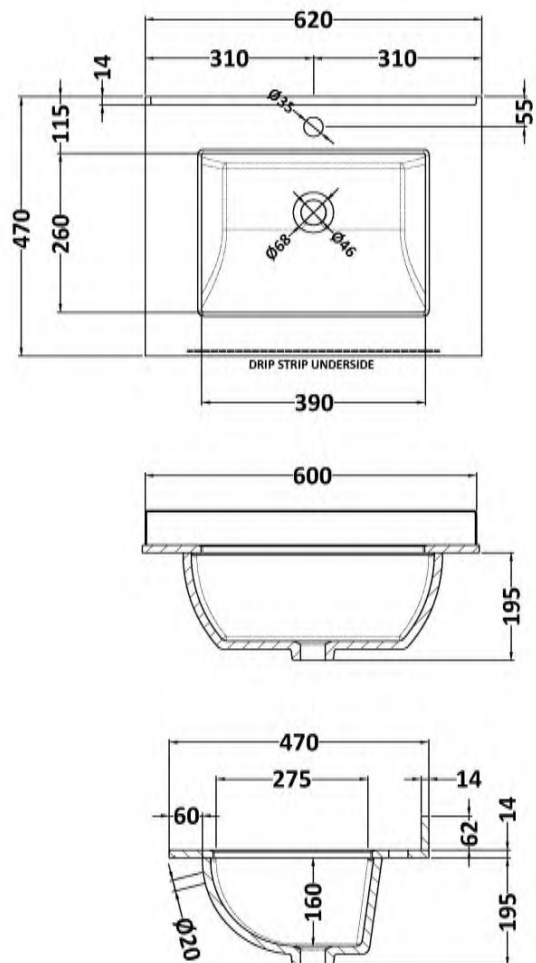

Outer Box Dimensions (If Applicable)

Height (mm):	
Width (mm):	
Depth (mm):	
Gross Weight (kg):	
Barcode:	5056211818984

Product Details

Country of Origin:	China
Fitting Instruction:	No
Certification: CE & UKCA:	N/A
WRAS:	N/A
WRAS No:	N/A
Product Material:	Vitreous China
Fixing Supplied:	No

Product Dimensions

Height (mm):	0
Width (mm):	0
Depth (mm):	0
Nett Weight (kg):	13.5

Packaging Dimensions

Height (mm):	310
Width (mm):	700
Depth (mm):	550
Gross Weight (kg):	14

Packaging Data

Box Colour:	White Cardboard Box
Box Qty:	0
Label Size:	0 x 0
Label Colour:	White Label
Label Qty:	0

Outer Box Dimensions (If Applicable)

Height (mm):	
Width (mm):	
Depth (mm):	
Gross Weight (kg):	
Barcode:	5056211819004

Product Details

Country of Origin:	China
Fitting Instruction:	No
Certification: CE & UKCA:	N/A
WRAS:	N/A
WRAS No:	N/A
Product Material:	Vitreous China
Fixing Supplied:	No

Sales Code: LSM222

Description: 600 Single Bowl Marble Top 1Th

Product Dimensions

Height (mm):	0
Width (mm):	0
Depth (mm):	0
Nett Weight (kg):	13.5

Packaging Dimensions

Height (mm):	310
Width (mm):	700
Depth (mm):	550
Gross Weight (kg):	14