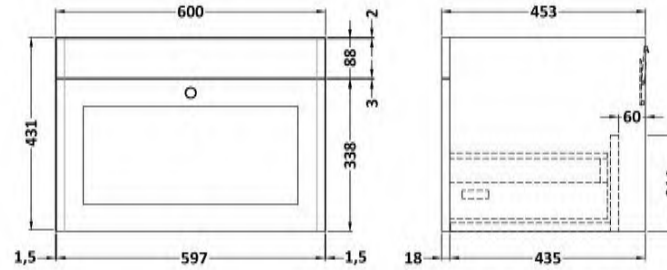

Sales Code: CLC194WR1

Description: 600 W/H 1-Drawer Unit & Marble Top 1Th

Packaging Details

Barcode: 5056678417072

Sales Code: CLA194

Description: 600 W/H 1-Drawer Unit (431X600x453)

Product Dimensions

Height (mm):	431
Width (mm):	600
Depth (mm):	453
Nett Weight (kg):	19

Packaging Dimensions

Height (mm):	465
Width (mm):	625
Depth (mm):	480
Gross Weight (kg):	19.5

Packaging Data

Box Colour:	Brown Cardboard Box
Box Qty:	0
Label Size:	0 x 0
Label Colour:	White Label
Label Qty:	0

Sales Code: LOM222

Description: 600 Single Bowl Marble Top 1Th

Product Dimensions

Height (mm):	0
Width (mm):	0
Depth (mm):	0
Nett Weight (kg):	13.5

Packaging Dimensions

Height (mm):	310
Width (mm):	700
Depth (mm):	550
Gross Weight (kg):	14

Sales Code: LOM221

Description: 600 Single Bowl Marble Top 1Th

Product Dimensions

Height (mm):	0
Width (mm):	0
Depth (mm):	0
Nett Weight (kg):	13.5

Packaging Dimensions

Height (mm):	310
Width (mm):	700
Depth (mm):	550
Gross Weight (kg):	14