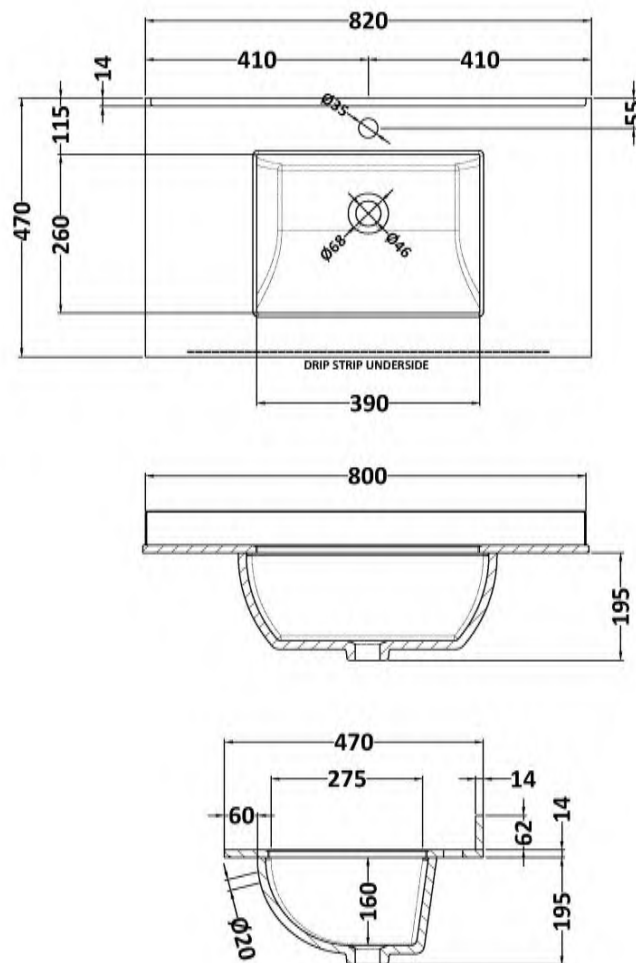

Outer Box Dimensions (If Applicable)

Height (mm):	
Width (mm):	
Depth (mm):	
Gross Weight (kg):	
Barcode:	5056211819042

Product Details

Country of Origin:	China
Fitting Instruction:	No
Certification: CE & UKCA:	N/A WRAS: N/A WRAS No: N/A
Product Material:	Vitreous China
Fixing Supplied:	No

Product Dimensions

Height (mm):	0
Width (mm):	0
Depth (mm):	0
Nett Weight (kg):	18

Packaging Dimensions

Height (mm):	310
Width (mm):	900
Depth (mm):	550
Gross Weight (kg):	18.5

Packaging Data

Box Colour:	White Cardboard Box
Box Qty:	0
Label Size:	0 x 0
Label Colour:	White Label
Label Qty:	0

Outer Box Dimensions (If Applicable)

Height (mm):	
Width (mm):	
Depth (mm):	
Gross Weight (kg):	
Barcode:	5056211819066

Product Details

Country of Origin:	China
Fitting Instruction:	No
Certification: CE & UKCA:	N/A WRAS: N/A WRAS No: N/A
Product Material:	Vitreous China
Fixing Supplied:	No

Sales Code: LSM228

Description: 800 Single Bowl Marble Top 1Th

Product Dimensions

Height (mm):	0
Width (mm):	0
Depth (mm):	0
Nett Weight (kg):	18

Packaging Dimensions

Height (mm):	310
Width (mm):	900
Depth (mm):	550
Gross Weight (kg):	18.5