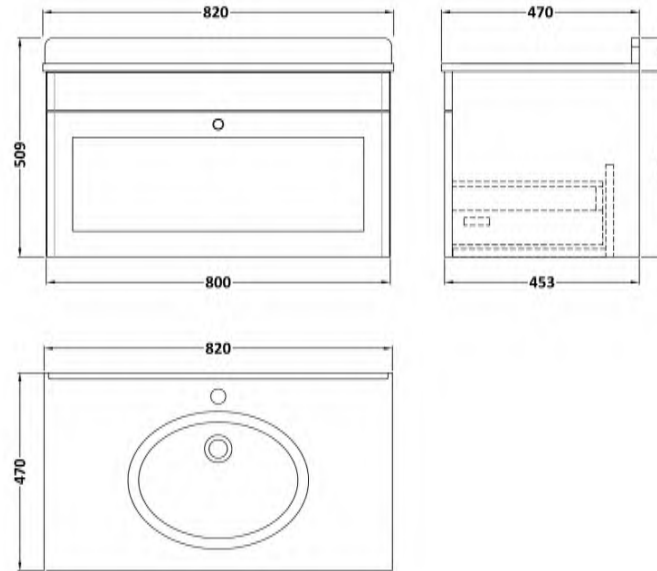

Sales Code: CLC196WR1

Description: 800 W/H 1-Drawer Unit & Marble Top 1Th

Packaging Details

Barcode: 5056678417195

Sales Code: CLA196

Description: 800 W/H 1-Drawer Unit (431X800x453)

Product Dimensions

Height (mm):	431
Width (mm):	800
Depth (mm):	453
Nett Weight (kg):	23

Packaging Dimensions

Height (mm):	465
Width (mm):	825
Depth (mm):	480
Gross Weight (kg):	23.5

Packaging Data

Box Colour:	Brown Cardboard Box
Box Qty:	0
Label Size:	0 x 0
Label Colour:	White Label
Label Qty:	0

Outer Box Dimensions (If Applicable)

Height (mm):	
Width (mm):	
Depth (mm):	
Gross Weight (kg):	
Barcode:	5056462643304

Product Details

Country of Origin:	China
Fitting Instruction:	Yes
CE & UKCA:	N/A
FSC Certified Materials:	Yes
Colour:	Satin White
Construction Method:	Cam & Wood Dowel
Construction Type:	Rigid
Cabinet Finish:	MFC Painted Matt
Fascia Finish:	Mdf Painted Matt
Cabinet Thickness (mm):	18
Fascia Thickness (mm):	18
Drawer Included:	Yes
Drawer Type:	80mm High Metal S/C Inc Galler
No of Shelves:	Not Applicable
Hinge Type:	Not Applicable
Hinge Included:	Not Applicable
Adjustable Legs:	No, Not Required
Fixings Included:	Yes
Handle Style:	Traditional
Waste Shroud:	Yes
Handle Included:	Yes, Supplied
Handle Type:	Knob

Sales Code: LOM228

Description: 800 Single Bowl Marble Top 1Th

Product Dimensions

Height (mm):	0
Width (mm):	0
Depth (mm):	0
Nett Weight (kg):	18

Packaging Dimensions

Height (mm):	310
Width (mm):	900
Depth (mm):	550
Gross Weight (kg):	18.5