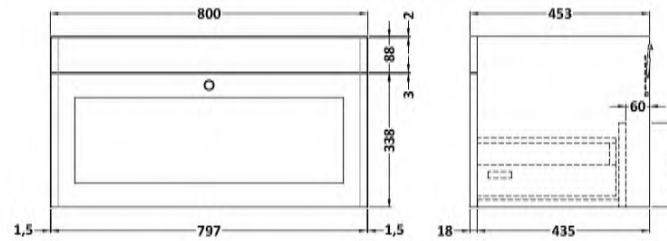

Sales Code: CLC196WR1

Description: 800 W/H 1-Drawer Unit & Marble Top 1Th

Packaging Details

Barcode: 5056678417195

Sales Code: CLA196

Description: 800 W/H 1-Drawer Unit (431X800x453)

Product Dimensions

Height (mm):	431
Width (mm):	800
Depth (mm):	453
Nett Weight (kg):	23

Packaging Dimensions

Height (mm):	465
Width (mm):	825
Depth (mm):	480
Gross Weight (kg):	23.5

Packaging Data

Box Colour:	Brown Cardboard Box
Box Qty:	0
Label Size:	0 x 0
Label Colour:	White Label
Label Qty:	0

Sales Code: LOM228

Description: 800 Single Bowl Marble Top 1Th

Product Dimensions

Height (mm):	0
Width (mm):	0
Depth (mm):	0
Nett Weight (kg):	18

Packaging Dimensions

Height (mm):	310
Width (mm):	900
Depth (mm):	550
Gross Weight (kg):	18.5

Sales Code: LOM227

Description: 800 Single Bowl Marble Top 1Th

Product Dimensions

Height (mm):	0
Width (mm):	0
Depth (mm):	0
Nett Weight (kg):	18

Packaging Dimensions

Height (mm):	310
Width (mm):	900
Depth (mm):	550
Gross Weight (kg):	18.5