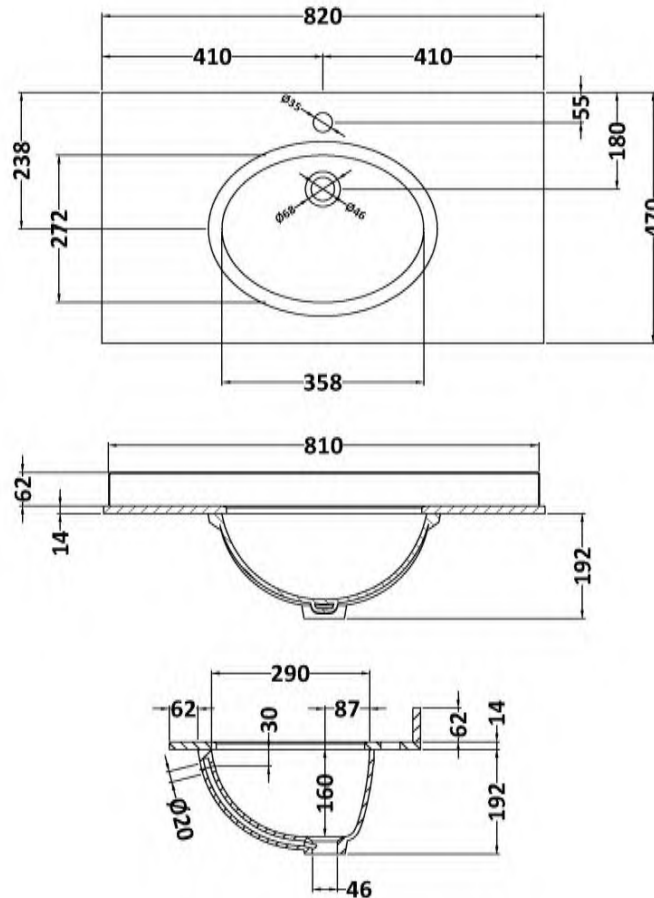

Sales Code: LOM228

Description: 800 Single Bowl Marble Top 1Th

Product Dimensions

Height (mm):	0
Width (mm):	0
Depth (mm):	0
Nett Weight (kg):	18

Packaging Dimensions

Height (mm):	310
Width (mm):	900
Depth (mm):	550
Gross Weight (kg):	18.5

Product Dimensions

Height (mm):	0
Width (mm):	0
Depth (mm):	0
Nett Weight (kg):	18

Packaging Dimensions

Height (mm):	310
Width (mm):	900
Depth (mm):	550
Gross Weight (kg):	18.5

Packaging Data

Box Colour:	White Cardboard Box
Box Qty:	0
Label Size:	0 x 0
Label Colour:	White Label
Label Qty:	0

Outer Box Dimensions (If Applicable)

Height (mm):	
Width (mm):	
Depth (mm):	
Gross Weight (kg):	
Barcode:	5056211819042

Product Details

Country of Origin:	China
Fitting Instruction:	No
Certification: CE & UKCA:	N/A WRAS: N/A WRAS No: N/A
Product Material:	Vitreous China
Fixing Supplied:	No

Sales Code: LOM227

Description: 800 Single Bowl Marble Top 1Th

Product Dimensions

Height (mm):	0
Width (mm):	0
Depth (mm):	0
Nett Weight (kg):	18

Packaging Dimensions

Height (mm):	310
Width (mm):	900
Depth (mm):	550
Gross Weight (kg):	18.5