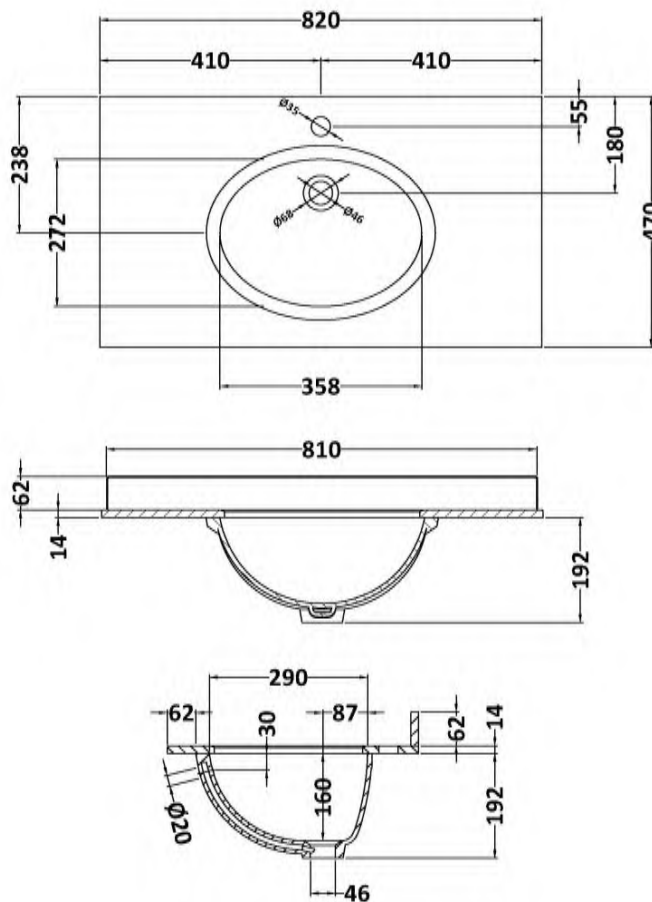

Packaging Dimensions

Height (mm):	465
Width (mm):	825
Depth (mm):	480
Gross Weight (kg):	23.5

Packaging Data

Box Colour:	Brown Cardboard Box
Box Qty:	0
Label Size:	0 x 0
Label Colour:	White Label
Label Qty:	0

Sales Code: LOM228

Description: 800 Single Bowl Marble Top 1Th

Product Dimensions

Height (mm):	0
Width (mm):	0
Depth (mm):	0
Nett Weight (kg):	18

Packaging Dimensions

Height (mm):	310
Width (mm):	900
Depth (mm):	550
Gross Weight (kg):	18.5

Product Dimensions

Height (mm):	0
Width (mm):	0
Depth (mm):	0
Nett Weight (kg):	18

Packaging Dimensions

Height (mm):	310
Width (mm):	900
Depth (mm):	550
Gross Weight (kg):	18.5

Packaging Data

Box Colour:	White Cardboard Box
Box Qty:	0
Label Size:	0 x 0
Label Colour:	White Label
Label Qty:	0

Outer Box Dimensions (If Applicable)

Height (mm):	
Width (mm):	
Depth (mm):	
Gross Weight (kg):	
Barcode:	5056211819042

Product Details

Country of Origin:	China
Fitting Instruction:	No
Certification: CE & UKCA:	N/A WRAS: N/A WRAS No: N/A
Product Material:	Vitreous China
Fixing Supplied:	No