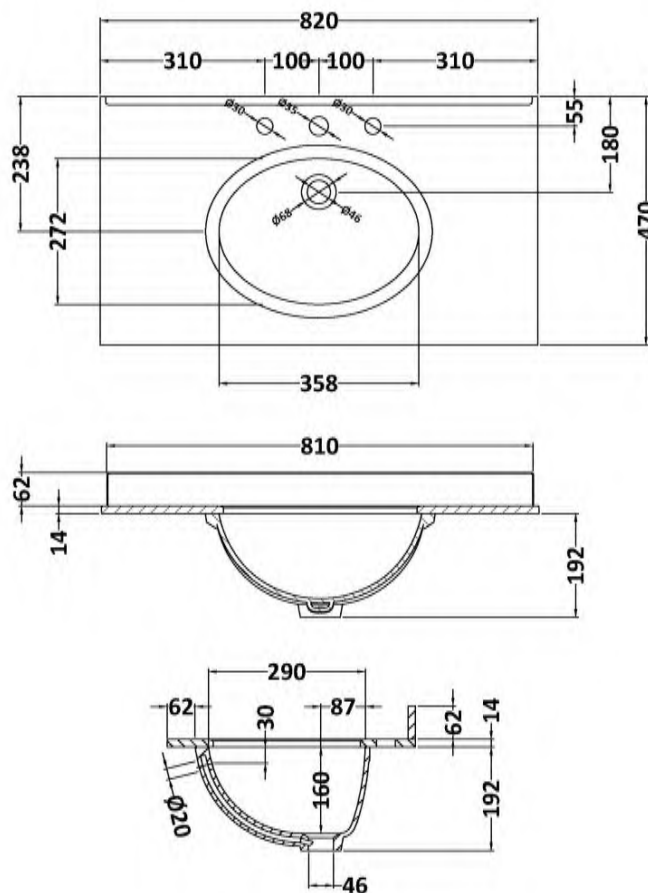

Sales Code: LOM231

Description: 800 Single Bowl Marble Top 3Th

Product Dimensions

Height (mm):	0
Width (mm):	0
Depth (mm):	0
Nett Weight (kg):	18

Packaging Dimensions

Height (mm):	310
Width (mm):	900
Depth (mm):	550
Gross Weight (kg):	18.5

Packaging Data

Box Colour:	White Cardboard Box
Box Qty:	0
Label Size:	0 x 0
Label Colour:	White Label
Label Qty:	0

Outer Box Dimensions (If Applicable)

Height (mm):	
Width (mm):	
Depth (mm):	
Gross Weight (kg):	
Barcode:	5056211819066

Product Details

Country of Origin:	China
Fitting Instruction:	No
Certification: CE & UKCA:	N/A WRAS: N/A WRAS No: N/A
Product Material:	Vitreous China
Fixing Supplied:	No

Pans/Bidets: Trap Style: Not Applicable Includes Seat: Not Applicable

Seats: Seat Type: Not Applicable Material: Not Applicable
Function: Not Applicable Hinge Type: Not Applicable
Hinge Material: Not Applicable

Cisterns: Operating Type: Not Applicable Fittings: Not Applicable
Lever Type: Not Applicable

Basins: Tap Hole: Three Tapholes Chain Stay Hole: No
Template: Not Applicable Waste Type Req: Slotted
Overflow Inc: Yes Overflow Cover: Yes
Inner Bowl Depth (mm): 160mm