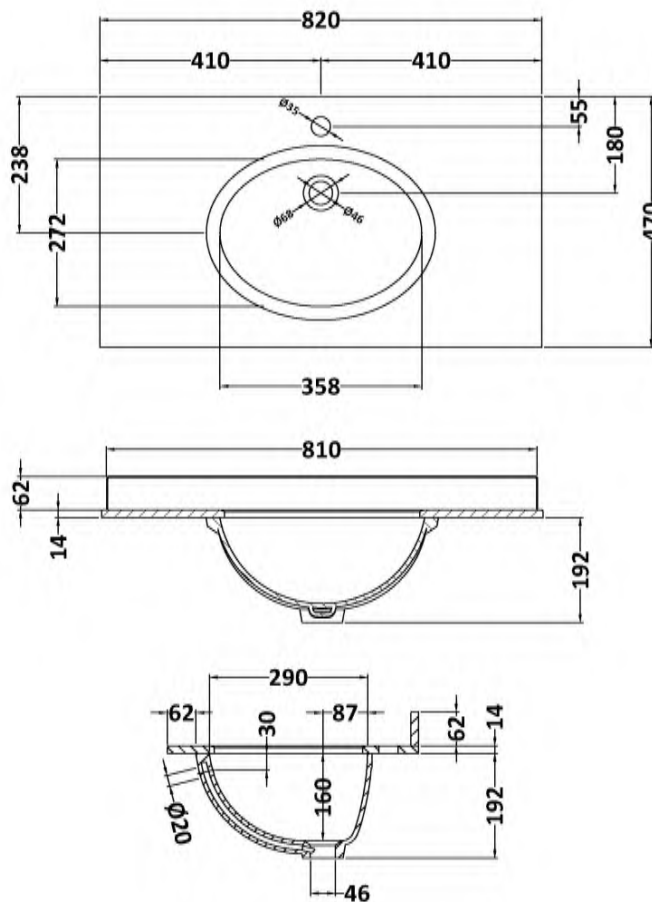

Sales Code: CLC196WR1

Description: 800 W/H 1-Drawer Unit & Marble Top 1Th

Packaging Details

Barcode: 5056678417195

Sales Code: CLA196

Description: 800 W/H 1-Drawer Unit (431X800x453)

Product Dimensions

Height (mm):	431
Width (mm):	800
Depth (mm):	453
Nett Weight (kg):	23

Packaging Dimensions

Height (mm):	465
Width (mm):	825
Depth (mm):	480
Gross Weight (kg):	23.5

Packaging Data

Box Colour:	Brown Cardboard Box
Box Qty:	0
Label Size:	0 x 0
Label Colour:	White Label
Label Qty:	0

Outer Box Dimensions (If Applicable)

Height (mm):	
Width (mm):	
Depth (mm):	
Gross Weight (kg):	
Barcode:	5056462643304

Product Details

Country of Origin:	China
Fitting Instruction:	Yes
CE & UKCA:	N/A
FSC Certified Materials:	Yes
Colour:	Satin White
Construction Method:	Cam & Wood Dowel
Construction Type:	Rigid
Cabinet Finish:	MFC Painted Matt
Fascia Finish:	Mdf Painted Matt
Cabinet Thickness (mm):	18
Fascia Thickness (mm):	18
Drawer Included:	Yes
Drawer Type:	80mm High Metal S/C Inc Galler
No of Shelves:	Not Applicable
Hinge Type:	Not Applicable
Hinge Included:	Not Applicable
Adjustable Legs:	No, Not Required
Fixings Included:	Yes
Handle Style:	Traditional
Waste Shroud:	Yes
Handle Included:	Yes, Supplied
Handle Type:	Knob

Sales Code: LOM228

Description: 800 Single Bowl Marble Top 1Th

Product Dimensions

Height (mm):	0
Width (mm):	0
Depth (mm):	0
Nett Weight (kg):	18

Packaging Dimensions

Height (mm):	310
Width (mm):	900
Depth (mm):	550
Gross Weight (kg):	18.5