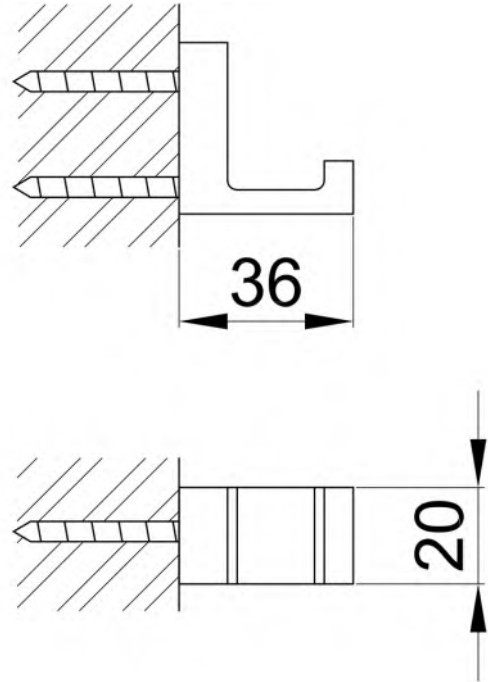

BLOQUE ROBE HOOK

Category:	Accessories	Code:	BQRH
Guarantee:		Range:	Bloque
Type:	Robe Hook	Weight:	0.00

Dimensions are in millimetres except thread sizes which are BSP imperial.

Features

-

Notes

Our guarantee is subject to the product having been installed, used and maintained in accordance with our instructions. All working parts (such as hinges, ceramic disks, cartridges, seals and cistern fittings), which are subject to normal wear and tear, are covered for 36 months from proof of purchase date. This excludes seats, which are covered for 12 months. Our guarantee applies to the original purchaser and is nontransferable. Our guarantee is only applicable in the UK and ROI. This does not affect your statutory rights.