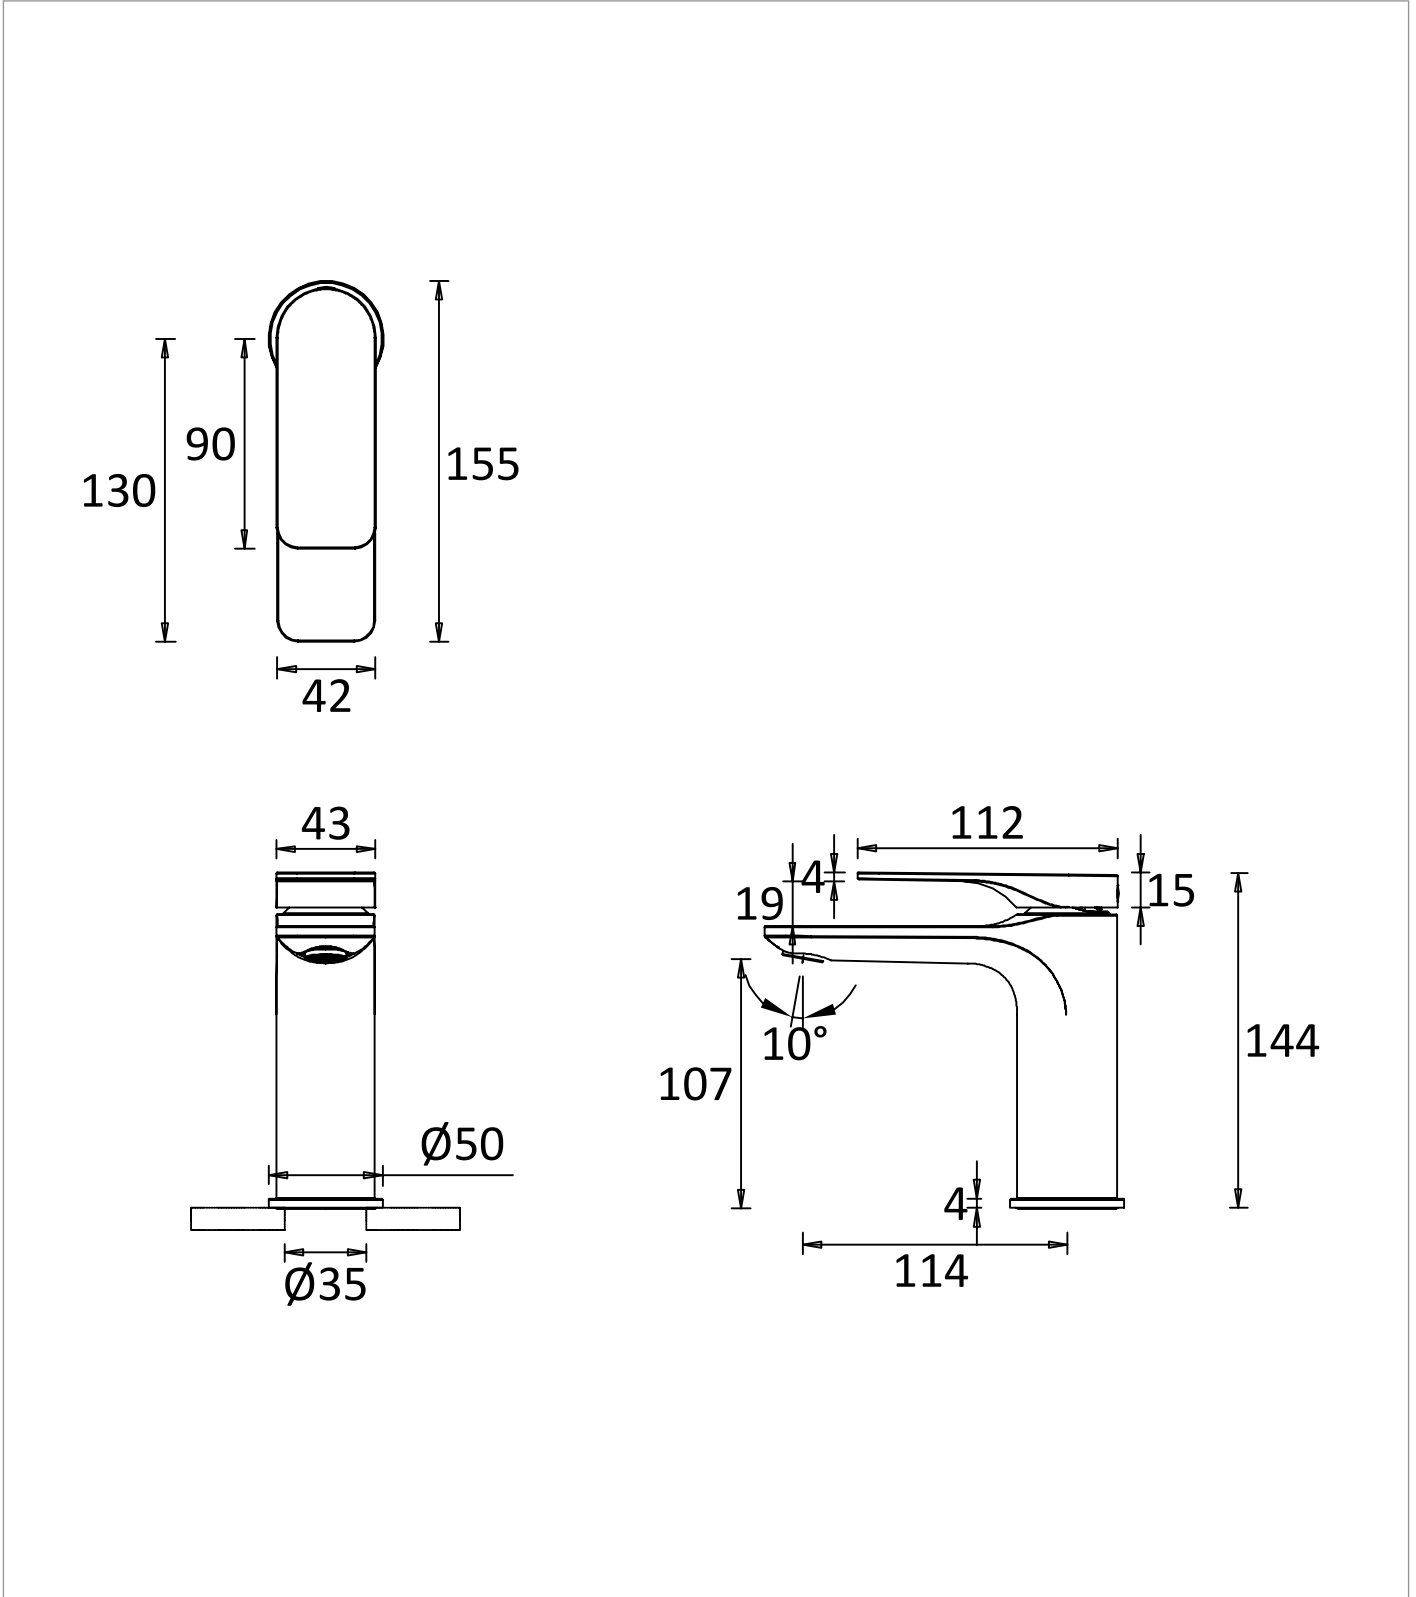

PRODUCT DATA SHEET

PRODUCT CODE

FS110DNC

RANGE

Fuse

DESCRIPTION

Fuse Basin Monobloc With Clicker Waste Chrome

WEBSITE LINK [Click Here](#)

CATEGORY	Brassware
WARRANTY DETAILS	15 Years
COLOUR	Chrome
FINISH APPLICATION	Electroplated
PRIMARY MATERIAL	Brass
INSTALL TYPE	Deck Mounted
PRODUCT WIDTH MM	50
PRODUCT HEIGHT MM	144
PRODUCT DEPTH MM	155
PRODUCT NET WEIGHT	1.05
STANDARDS	BS EN 817:2008

MINIMUM PRESSURE (BAR)	0.2
MAX WORKING PRESSURE (BAR)	5
TAP HOLES	1
HEADWORK	28mm Single lever ceramic cartridge
SPOUT PROJECTION	114
SWIVEL SPOUT	No
INLET CONNECTIONS THREAD	G1/2"
FLOW REGULATOR	Slim Air Honeycomb M24x1
WASTE INCLUDED	Yes
ANTI-SCALD	No
ENERGY SAVING	No
SHOWER HOSE & HANDSET ARE INCLUDED	No

TECHNICAL DIMENSIONS

Dimensions in mm unless otherwise specified.

Tolerances (per material type) apply.

SPARES LIST

Only the parts labelled are available as spares.

--