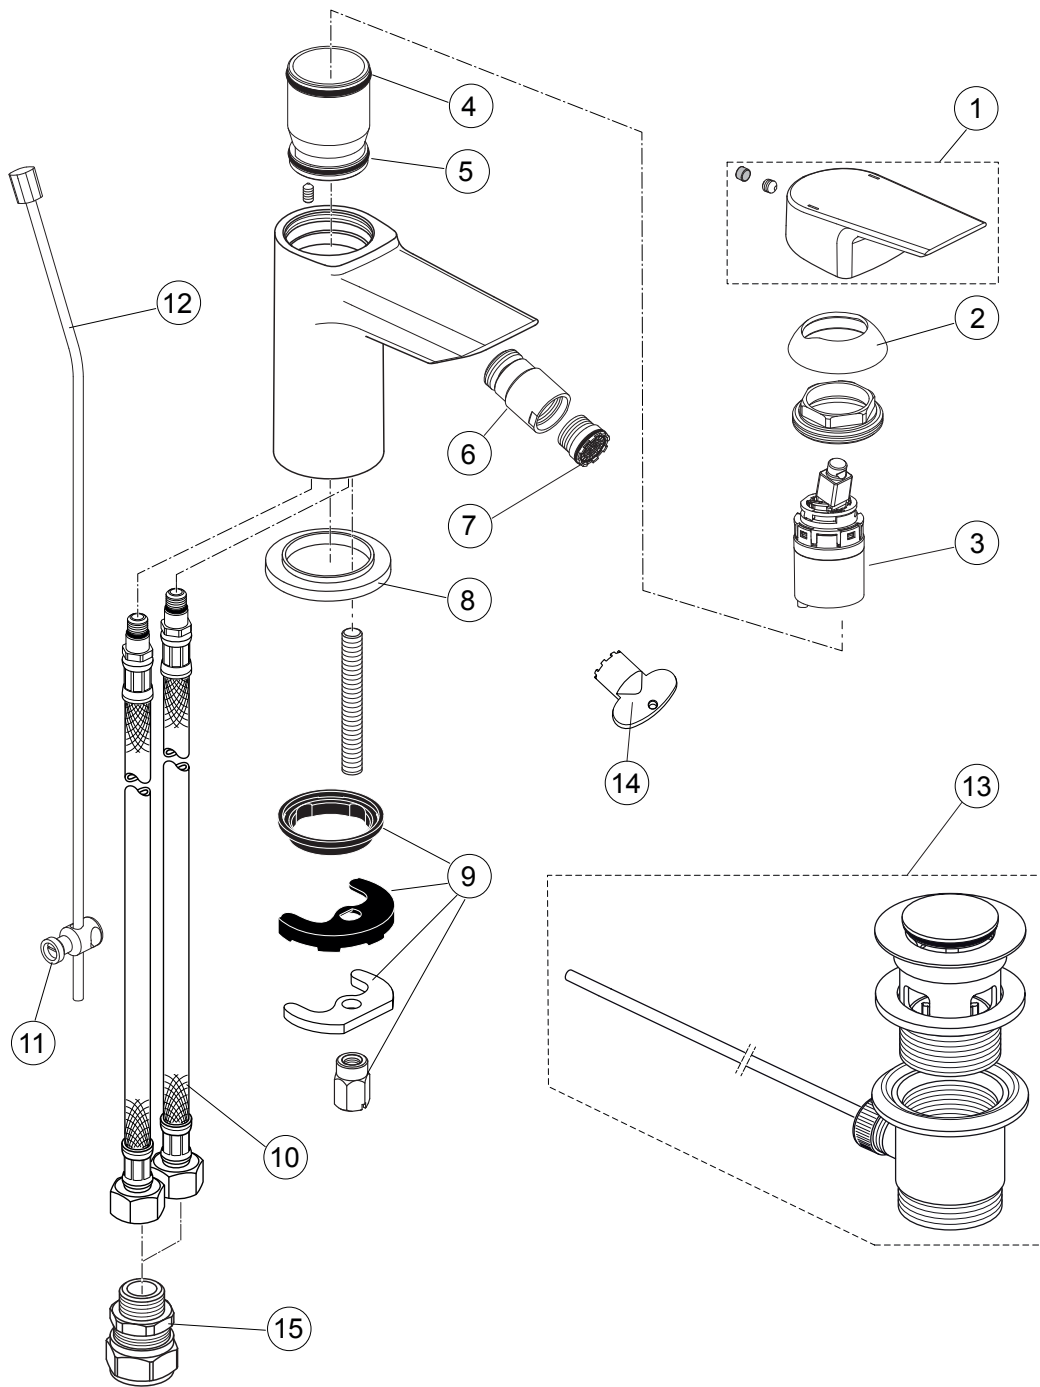

Produced since: Jan. 2021

Bidet mixer flex. hose with pop-up waste chrome **A6589AA**

Pos.	Description	Part-Number	Qty.	Pos.	Description	Part-Number	Qty.
1	Lever cpl. with Logo ISI	A 861 018 AA	1 Set	11	Bracket	A 961 172 NU	1 pcs
2	Cover cap	F 960 975 AA	1 pcs	12	Lift rod cpl.	B 961 119 AA	1 Set
3	Cartridge Kerox Ø28	A 861 396 NU	1 Set	13	Pop-up waste complete	B 960 853 AA	1 Set
4	O - Ring Ø 28 x 2	A 963 299 NU	1 pcs	14	Aerator key - Universal set	A 960 196 NU*	1 Set
5	O - Ring Ø 26,7 x 1,78	A 962 825 NU	1 pcs	15	Connector G3/8 D15	B 960 845 NU	2 pcs
6	Ball joint M18x1 / M16,5x1	A 962 385 AA	1 pcs	*Universal set (not all parts needed)			
7	Aerator M18x1 - 5ltr/min	A 962 708 NU	1 pcs				
	Aerator M18x1 - 8ltr/min	A 960 197 NU	1 pcs				
8	Escutcheon	B 960 712 AA	1 pcs				
9	Fixation kit	A 964 520 NU	1 Set				
10	Flex. hose M10x1-G3/8-550	A 963 685 NU	1 pcs