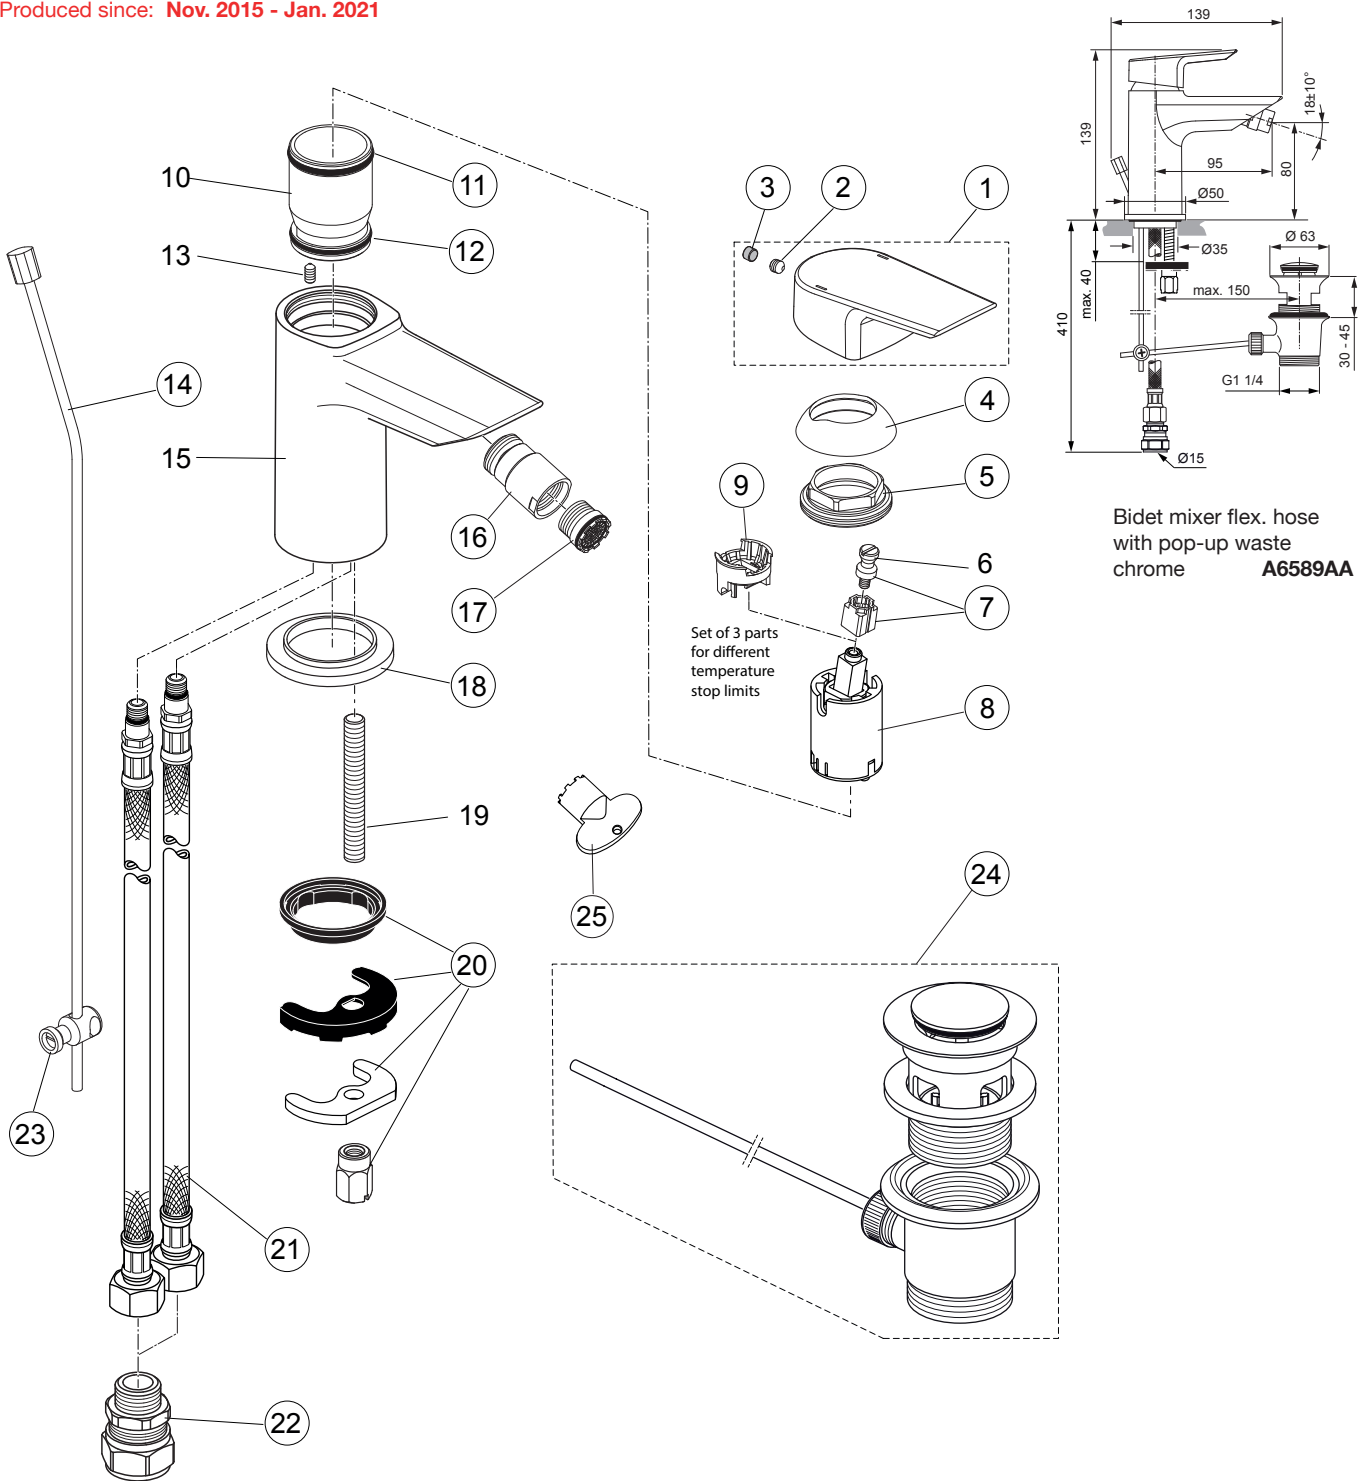

Produced since: Nov. 2015 - Jan. 2021

Bidet mixer flex. hose with pop-up waste chrome **A6589AA**

Pos.	Description	Part-Number	Qty.	Pos.	Description	Part-Number	Qty.
1	Lever cpl. with Logo ISI	A 861 018 AA	1 Set	15	Body		
2	Thread pin M5x6 DIN914	A 860 603 NU	1 pcs	16	Ball joint M18x1 / M16,5x1	A 962 385 AA	1 pcs
3	Handle plug	A 963 751 NU	1 pcs	17	Aerator M18x1 - 5ltr/min	A 962 708 NU	1 pcs
4	Cover cap	F 960 975 AA	1 pcs		Aerator M18x1 - 8ltr/min	A 960 197 NU	1 pcs
5	Thread ring M36x1	B 961 087 NU	1 pcs	18	Escutcheon	B 960 712 AA	1 pcs
6	Handle screw M4			19	Bolt M8x70		
7	Lever adapter + screw	A 860 892 NU	1 Set	20	Fixation kit	A 964 520 NU	1 Set
8	Cartridge Kerox Ø28 + Pos.7	F 960 855 NU	1 Set	21	Flex. hose M10x1-G3/8-550	A 963 685 NU	1 pcs
9	Hot water limiter - 3 parts	B 961 088 NU	1 Set	22	Connector G3/8 D15	B 960 845 NU	2 pcs
10	Manifold			23	Bracket	A 961 172 NU	1 pcs
11	O - Ring Ø 28 x 2	A 963 299 NU	1 pcs	24	Pop-up waste complete	B 960 853 AA	1 Set
12	O - Ring Ø 26,7 x 1,78	A 962 825 NU	1 pcs	25	Aerator key - Universal set	A 960 196 NU*	1 Set
13	Thread pin M4 x 8 ISO 4027						
14	Lift rod cpl. + Pos. 23	B 961 119 AA	1 Set				

*Universal set (not all parts needed)