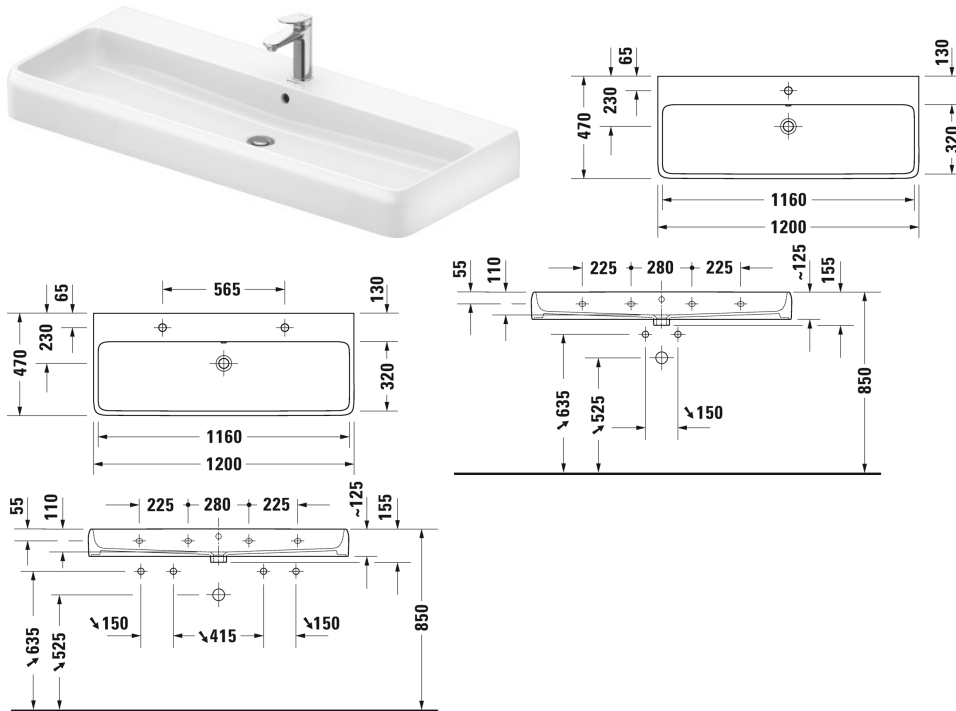

Washbasin ground # 238212..26 / 238212..27 / 238212..28 /  
238212..26 / 238212..27 / 238212..28

|< 1200 mm >|

Washbasin ground	Dimension	Weight	Order number
with tap platform, fixings included, ground, 1200 mm			
<b>Colors</b>			
00 White Alpin 20 HygieneGlaze (an antibacterial ceramic glaze that provides almost indefinite effectiveness)			
<b>Variant</b>			
● ●	1200 x 470 mm	30.400 kg	238212..26
●	1200 x 470 mm	30.400 kg	238212..27
⊗	1200 x 470 mm	30.400 kg	238212..28
● ●	1200 x 470 mm	30.400 kg	238212..26
●	1200 x 470 mm	30.400 kg	238212..27
⊗	1200 x 470 mm	30.400 kg	238212..28
<b>Infobox</b>			
There are two fixings sets of #6951000000 required for mounting washbasins from size 1000mm on			
<b>Accessory</b>			
Siphon for washbasin with outlet pipe 300 mm	1 1/4" mm	0.600 kg	005026

**Washbasin ground # 238212..26 / 238212..27 / 238212..28 /  
238212..26 / 238212..27 / 238212..28**

|< 1200 mm >|

Push-open waste for washbasins with overflow	0.400 kg	005052
Design Siphon	1.500 kg	005036
<b>Suitable products</b>		
Console console with one cut-out, Width min. see ordering information, Width max 2000 mm, price per section of 100 mm, 550 mm basic price till 800 mm, 550 mm		DS828C
Console console with two cut-outs, Width min. see ordering information, Width max 2000 mm, price per section of 100 mm, 550 mm basic price till 800 mm, 550 mm		DS829C

*All drawings contain the necessary measurements which are subject to standard tolerances. They are stated in mm and are non-binding. Exact measurements, in particular for customised installation scenarios, can only be taken from the finished piece.*