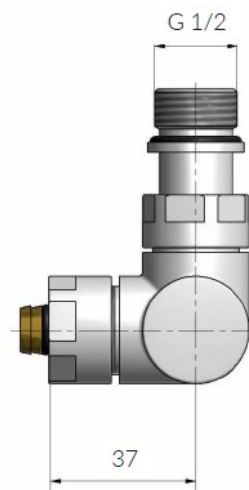

Brushed Brass Effect Corner Radiator Valve RADTRVF

Matt White Corner Radiator Valve RADTRVMW

3-axis regulating valve

3-axis lockshield valve

Integrated pipe-masking set

2 x adapter PEX, ALU-PEX2 x adapter cooper