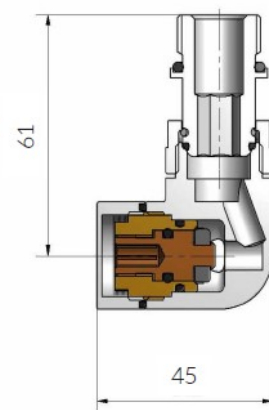

Brushed Brass Effect Corner Radiator Valve RADTRVF

Matt White Corner Radiator Valve RADTRVMW

3-axis regulating valve

3-axis lockshield valve

Integrated pipe-masking set

2 x adapter PEX, ALU-PEX2 x adapter cooper