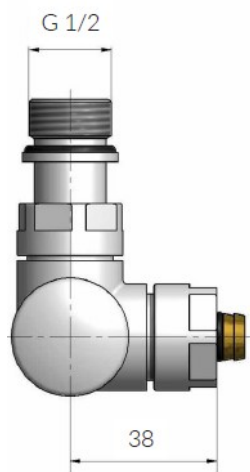

Brushed Brass Effect Corner Radiator Valve RADTRVF

Matt White Corner Radiator Valve RADTRVMW

3-axis regulating valve

3-axis lockshield valve

Integrated pipe-masking set

2 x adapter PEX, ALU-PEX2 x adapter cooper