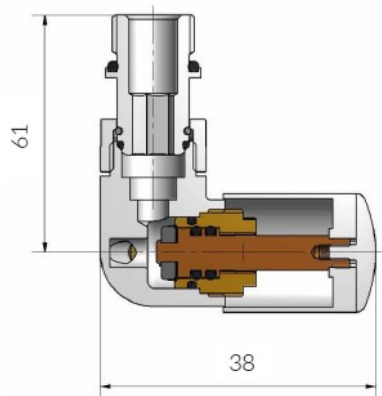

Brushed Brass Effect Corner Radiator Valve RADTRVF

Matt White Corner Radiator Valve RADTRVMW

3-axis regulating valve

3-axis lockshield valve

Integrated pipe-masking set

2 x adapter PEX, ALU-PEX2 x adapter cooper