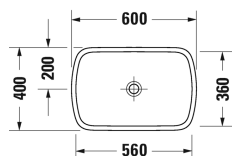

**Wash bowl # 238460..79 / 238460..79**

| &lt; 600 mm &gt; |

Wash bowl	Dimension	Weight	Order number
ground, without overflow, without tap platform, fixings included, 600 mm			
<b>Colors</b>			
00 White Alpin 20 HygieneGlaze (an antibacterial ceramic glaze that provides almost indefinite effectiveness)			
<b>Variant</b>			
☒	600 x 400 mm	12.400 kg	238460..79
●	600 x 400 mm	12.400 kg	238460..79
<b>Accessory</b>			
Continuous flow waste for washbasins without overflow	50 mm	0.300 kg	005024
<b>Suitable products</b>			
Console console with one cut-out, Width min. see ordering information, Width max 2000 mm, price per section of 100 mm, 550 mm basic price till 800 mm, 550 mm			DS828C
Console console with two cut-outs, Width min. see ordering information, Width max 2000 mm, price per section of 100 mm, 550 mm basic price till 800 mm, 550 mm			DS829C
Vanity unit wall-mounted 1 drawer, 1 pull-out compartment, upper drawer including cut-out for siphon and siphon cover, 800 x 550 mm	800 x 550 mm		QA4730
Vanity unit wall-mounted 1 drawer, 1 pull-out compartment, upper drawer including cut-out for siphon and siphon cover, 1000 x 550 mm	1000 x 550 mm		QA4731
Vanity unit wall-mounted 1 drawer, 1 pull-out compartment, upper drawer including cut-out for siphon and siphon cover, 1200 x 550 mm	1200 x 550 mm		QA4732
Vanity unit wall-mounted 2 drawers, 2 pull-out compartments, 1400 x 550 mm	1400 x 550 mm		QA4765
Vanity unit wall-mounted 2 drawers, 2 pull-out compartments, 1400 x 550 mm	1400 x 550 mm		QA4766