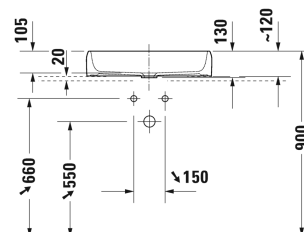

**Wash bowl # 238460..79 / 238460..79**

| &lt; 600 mm &gt; |

Wash bowl	Dimension	Weight	Order number
ground, without overflow, without tap platform, fixings included, 600 mm			
<b>Colors</b>			
00 White Alpin 20 HygieneGlaze (an antibacterial ceramic glaze that provides almost indefinite effectiveness)			
<b>Variant</b>			
☒	600 x 400 mm	12.400 kg	238460..79
●	600 x 400 mm	12.400 kg	238460..79
<b>Accessory</b>			
Continuous flow waste for washbasins without overflow	50 mm	0.300 kg	005024
<b>Suitable products</b>			
Console console with one cut-out, Width min. see ordering information, Width max 2000 mm, price per section of 100 mm, 550 mm basic price till 800 mm, 550 mm			DS828C
Console console with two cut-outs, Width min. see ordering information, Width max 2000 mm, price per section of 100 mm, 550 mm basic price till 800 mm, 550 mm			DS829C
Vanity unit wall-mounted 1 drawer, 1 pull-out compartment, upper drawer including cut-out for siphon and siphon cover, 800 x 550 mm	800 x 550 mm		QA4730
Vanity unit wall-mounted 1 drawer, 1 pull-out compartment, upper drawer including cut-out for siphon and siphon cover, 1000 x 550 mm	1000 x 550 mm		QA4731
Vanity unit wall-mounted 1 drawer, 1 pull-out compartment, upper drawer including cut-out for siphon and siphon cover, 1200 x 550 mm	1200 x 550 mm		QA4732
Vanity unit wall-mounted 2 drawers, 2 pull-out compartments, 1400 x 550 mm	1400 x 550 mm		QA4765
Vanity unit wall-mounted 2 drawers, 2 pull-out compartments, 1400 x 550 mm	1400 x 550 mm		QA4766