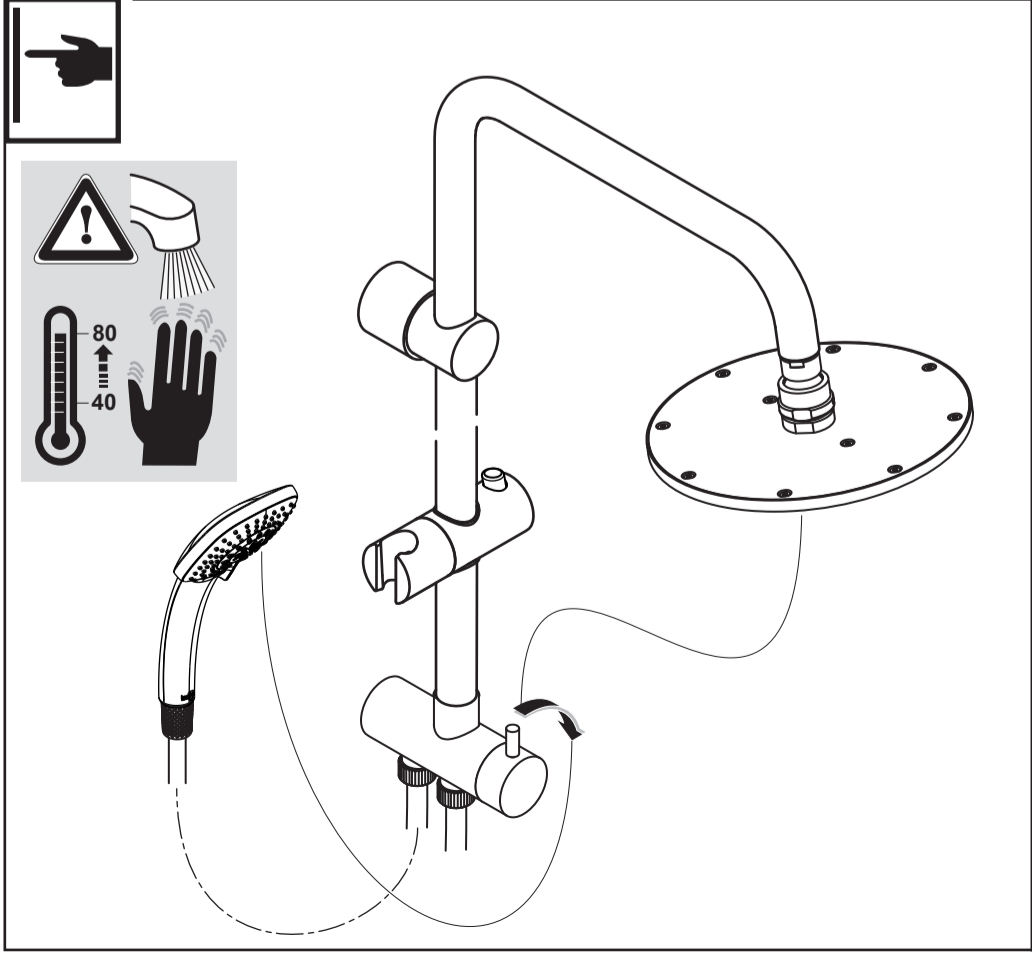

IDEALDUO

A 5691 ..

0322 / A 866 430
 Made in Germany

Ideal Standard International NV
 Corporate Village - Gent Building
 Da Vincilaan 2
 1935 Zaventem
 Belgium

www.idealstandardinternational.com

	P bar					Q (3 bar)
	T °C					l/min