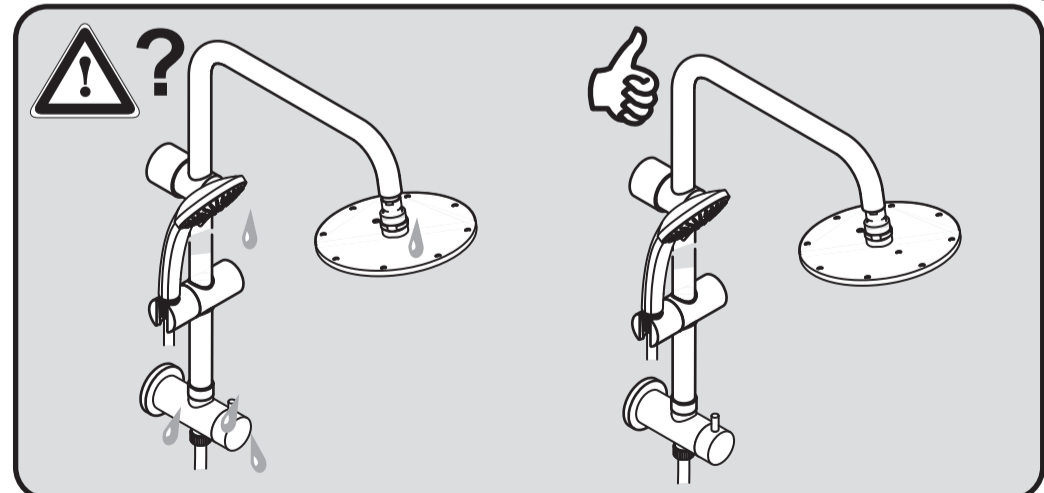

IDEALDUO

A 5691 ..

0322 / A 866 430
 Made in Germany

Ideal Standard International NV
 Corporate Village - Gent Building
 Da Vincilaan 2
 1935 Zaventem
 Belgium

www.idealstandardinternational.com

	P bar					Q (3 bar)
	T °C					l/min