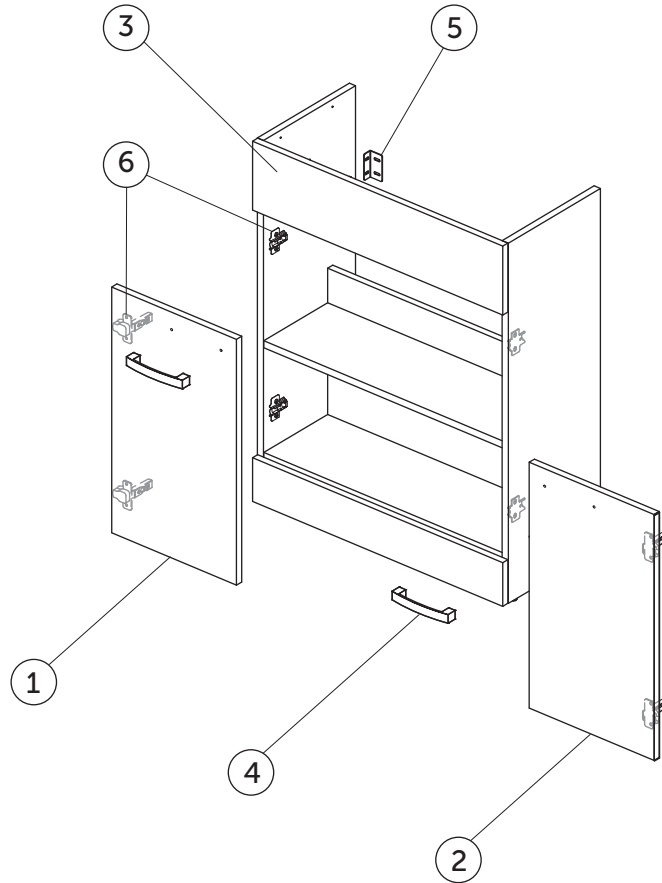

SPARE PARTS

Semi-countertop unit 650
2 doors

Item	Description	Colour/Finish	Code No.	Quantity
1	Left Hand Door 65 (No hinges)	WG - White SG - Gray * OS - Oak LG - Lava Grey **	EF039WG EF039SG EF039OS EF039LG	1
2	Right Hand Door 65 (No hinges)	WG - White SG - Gray * OS - Oak LG - Lava Grey **	EF040WG EF040SG EF040OS EF040LG	1
3	Upper panel 65	WG - White SG - Gray * OS - Oak LG - Lava Grey **	EV449WG EV449SG EV449OS EV449LG	1
4	Handle + screws		EF03167	1
5	L-Bracket support		EF02467	1
6	Hinge KIT for door SC (Hinge + plate)		EV43667	1 + 1