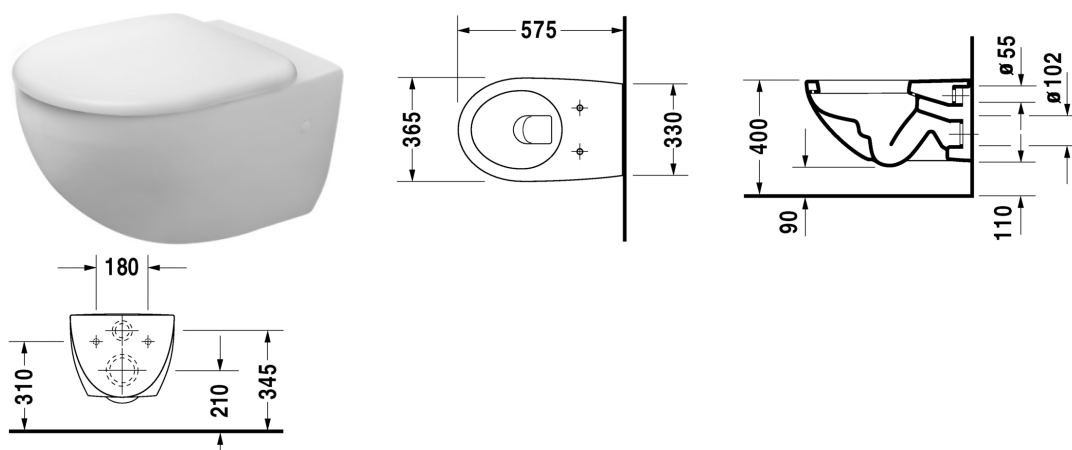

Architec Toilet wall mounted # 254609..64 / 254609..64

| < 365 mm > |

Toilet wall mounted	Dimension	Weight	Order number
washdown model, Durafix included			
Colors			
00 White Alpin 20 HygieneGlaze (an antibacterial ceramic glaze that provides almost indefinite effectiveness)			
Variant			
♣ 4,5 l	365 x 575 mm	23.000 kilogram	254609..64
♣ 4,5 l	365 x 575 mm	23.000 kilogram	254609..64
Infobox			
Durafix for concealed fixation is included in delivery, Pre-wall elements with odour extractors are not recommended			
Noise reduction gasket			Schallschutz-Set 005090
Fixing for wall mounted bidet and wall mounted toilet	Ø 12 x 180 mm	0.200 kilogram	006500
Suitable products			
Toilet seat and cover removable, wrap over, hinges stainless steel, with soft closure,			006969

All drawings contain the necessary measurements which are subject to standard tolerances. They are stated in mm and are non-binding. Exact measurements, in particular for customised installation scenarios, can only be taken from the finished ceramic piece.