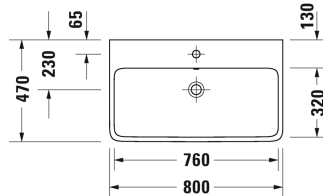

Washbasin, furniture washbasin # 238260..00 / 238260..60 /
238260..00 / 238260..60

| < 600 mm > |

Washbasin, furniture washbasin	Dimension	Weight	Order number
with overflow, with tap platform, underneath glazed, 600 mm			
Colors			
00 White Alpin 20 HygieneGlaze (an antibacterial ceramic glaze that provides almost indefinite effectiveness)			
Variant			
●	600 x 470 mm	16.000 kg	238260..00
☒	600 x 470 mm	16.000 kg	238260..60
n u l l	600 x 470 mm	16.000 kg	238260..00
☒	600 x 470 mm	16.000 kg	238260..60
Accessory			
Siphon for washbasin with outlet pipe 300 mm	1 1/4" mm	0.600 kg	005026
Push-open waste for washbasins with overflow		0.400 kg	005052
Design Siphon		1.500 kg	005036
Suitable products			
Vanity unit wall-mounted 1 drawer, 1 pull-out compartment, for Qatego # 238260, 590 x 590 mm	590 x 590 mm		QA4393

All drawings contain the necessary measurements which are subject to standard tolerances. They are stated in mm and are non-binding. Exact measurements, in particular for customised installation scenarios, can only be taken from the finished piece.

Washbasin, furniture washbasin # 238280..00 / 238280..60 /
238280..00 / 238280..60

|< 800 mm >|

Washbasin, furniture washbasin	Dimension	Weight	Order number
with overflow, with tap platform, underneath glazed, 800 mm			
Colors			
00 White Alpin 20 HygieneGlaze (an antibacterial ceramic glaze that provides almost indefinite effectiveness)			
Variant			
●	800 x 470 mm	21.000 kg	238280..00
☒	800 x 470 mm	21.000 kg	238280..60
●	800 x 470 mm	21.000 kg	238280..00
☒	800 x 470 mm	21.000 kg	238280..60
Suitable products			
Vanity unit wall-mounted 1 drawer, 1 pull-out compartment, for Gatego # 238280, 790 x 590 mm	790 x 590 mm		QA4394