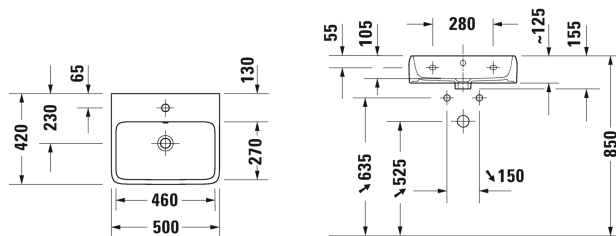

Washbasin, furniture washbasin # 238250..00 / 238250..60 /
238250..00 / 238250..60

| < 500 mm > |

Washbasin, furniture washbasin	Dimension	Weight	Order number
underneath glazed, with overflow, with tap platform, 500 mm			
Colors			
00 White Alpin 20 HygieneGlaze (an antibacterial ceramic glaze that provides almost indefinite effectiveness)			
Variant			
●	500 x 420 mm	13.300 kg	238250..00
⊗	500 x 420 mm	13.300 kg	238250..60
●	500 x 420 mm	13.300 kg	238250..00
⊗	500 x 420 mm	13.300 kg	238250..60
Accessory			
Siphon for washbasin with outlet pipe 300 mm	1 1/4" mm	0.600 kg	005026
Push-open waste for washbasins with overflow		0.400 kg	005052
Design Siphon		1.500 kg	005036
Suitable products			
Vanity unit wall-mounted 1 door, for Qatego # 238250, 490 x 645 mm	490 x 645 mm		QA4077 L/R

Washbasin, furniture washbasin # 238280..00 / 238280..60 /
238280..00 / 238280..60

|< 800 mm >|

Washbasin, furniture washbasin	Dimension	Weight	Order number
with overflow, with tap platform, underneath glazed, 800 mm			
Colors			
00 White Alpin 20 HygieneGlaze (an antibacterial ceramic glaze that provides almost indefinite effectiveness)			
Variant			
●	800 x 470 mm	21.000 kg	238280..00
☒	800 x 470 mm	21.000 kg	238280..60
●	800 x 470 mm	21.000 kg	238280..00
☒	800 x 470 mm	21.000 kg	238280..60
Suitable products			
Vanity unit wall-mounted 1 drawer, 1 pull-out compartment, for Gatego # 238280, 790 x 590 mm	790 x 590 mm		QA4394