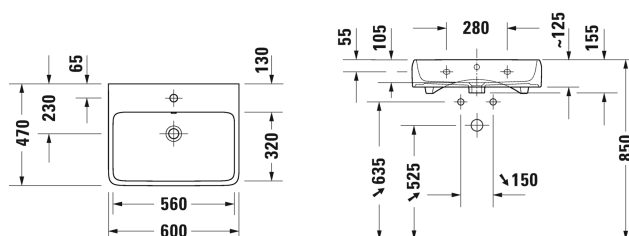

Washbasin, furniture washbasin # 238260..00 / 238260..60 /
238260..00 / 238260..60

| < 600 mm > |

Washbasin, furniture washbasin	Dimension	Weight	Order number
with overflow, with tap platform, underneath glazed, 600 mm			
Colors			
00 White Alpin 20 HygieneGlaze (an antibacterial ceramic glaze that provides almost indefinite effectiveness)			
Variant			
●	600 x 470 mm	16.000 kg	238260..00
☒	600 x 470 mm	16.000 kg	238260..60
n u l l	600 x 470 mm	16.000 kg	238260..00
☒	600 x 470 mm	16.000 kg	238260..60
Accessory			
Siphon for washbasin with outlet pipe 300 mm	1 1/4" mm	0.600 kg	005026
Push-open waste for washbasins with overflow		0.400 kg	005052
Design Siphon		1.500 kg	005036
Suitable products			
Vanity unit wall-mounted 1 drawer, 1 pull-out compartment, for Qatego # 238260, 590 x 590 mm	590 x 590 mm		QA4393

All drawings contain the necessary measurements which are subject to standard tolerances. They are stated in mm and are non-binding. Exact measurements, in particular for customised installation scenarios, can only be taken from the finished piece.