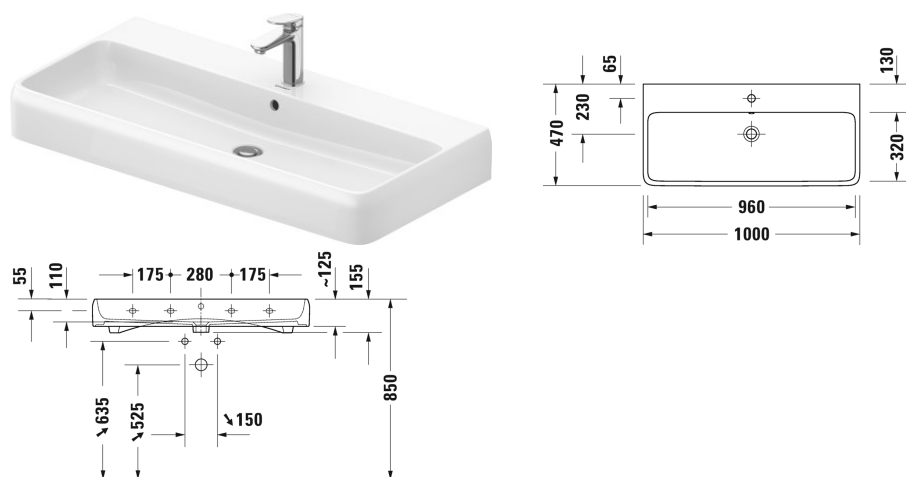

Washbasin, furniture washbasin # 238280..00 / 238280..60 /
238280..00 / 238280..60

|< 800 mm >|

Washbasin, furniture washbasin	Dimension	Weight	Order number
with overflow, with tap platform, underneath glazed, 800 mm			
Colors			
00 White Alpin 20 HygieneGlaze (an antibacterial ceramic glaze that provides almost indefinite effectiveness)			
Variant			
●	800 x 470 mm	21.000 kg	238280..00
☒	800 x 470 mm	21.000 kg	238280..60
●	800 x 470 mm	21.000 kg	238280..00
☒	800 x 470 mm	21.000 kg	238280..60
Suitable products			
Vanity unit wall-mounted 1 drawer, 1 pull-out compartment, for Gatego # 238280, 790 x 590 mm	790 x 590 mm		QA4394

Washbasin, furniture washbasin # 238210..00 / 238210..60 /
238210..00 / 238210..60

|< 1000 mm >|

Washbasin, furniture washbasin	Dimension	Weight	Order number
with overflow, with tap platform, underneath glazed, 1000 mm			
Colors			
00 White Alpin 20 HygieneGlaze (an antibacterial ceramic glaze that provides almost indefinite effectiveness)			
Variant			
●	1000 x 470 mm	25.700 kg	238210..00
☒	1000 x 470 mm	25.700 kg	238210..60
●	1000 x 470 mm	25.700 kg	238210..00
☒	1000 x 470 mm	25.700 kg	238210..60
Infobox			
For fixation of ceramic ware pls. use 2 fixing sets # 0067011000			
Accessory			
Siphon for washbasin with outlet pipe 300 mm	1 1/4" mm	0.600 kg	005026
Push-open waste for washbasins with overflow		0.400 kg	005052
Design Siphon		1.500 kg	005036
Suitable products			
Vanity unit wall-mounted 1 drawer, 1 pull-out compartment, for Gatego # 238210, 990 x 590 mm	990 x 590 mm		QA4395