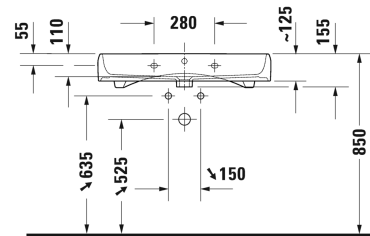

Washbasin, furniture washbasin # 238260..00 / 238260..60 /
238260..00 / 238260..60

| < 600 mm > |

Washbasin, furniture washbasin	Dimension	Weight	Order number
with overflow, with tap platform, underneath glazed, 600 mm			
Colors			
00 White Alpin 20 HygieneGlaze (an antibacterial ceramic glaze that provides almost indefinite effectiveness)			
Variant			
●	600 x 470 mm	16.000 kg	238260..00
☒	600 x 470 mm	16.000 kg	238260..60
n u l l	600 x 470 mm	16.000 kg	238260..00
☒	600 x 470 mm	16.000 kg	238260..60
Accessory			
Siphon for washbasin with outlet pipe 300 mm	1 1/4" mm	0.600 kg	005026
Push-open waste for washbasins with overflow		0.400 kg	005052
Design Siphon		1.500 kg	005036
Suitable products			
Vanity unit wall-mounted 1 drawer, 1 pull-out compartment, for Qatego # 238260, 590 x 590 mm	590 x 590 mm		QA4393

All drawings contain the necessary measurements which are subject to standard tolerances. They are stated in mm and are non-binding. Exact measurements, in particular for customised installation scenarios, can only be taken from the finished piece.

Washbasin, furniture washbasin # 238280..00 / 238280..60 /
238280..00 / 238280..60

|< 800 mm >|

Washbasin, furniture washbasin	Dimension	Weight	Order number
with overflow, with tap platform, underneath glazed, 800 mm			
Colors			
00 White Alpin 20 HygieneGlaze (an antibacterial ceramic glaze that provides almost indefinite effectiveness)			
Variant			
●	800 x 470 mm	21.000 kg	238280..00
☒	800 x 470 mm	21.000 kg	238280..60
●	800 x 470 mm	21.000 kg	238280..00
☒	800 x 470 mm	21.000 kg	238280..60
Suitable products			
Vanity unit wall-mounted 1 drawer, 1 pull-out compartment, for Gatego # 238280, 790 x 590 mm	790 x 590 mm		QA4394