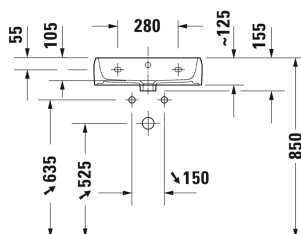

Washbasin ground # 238250..27 / 238250..28 / 238250..27 / 238250..28

| < 500 mm > |

Washbasin ground	Dimension	Weight	Order number
with tap platform, underneath glazed, with overflow, ground, 500 mm			
Colors			
00 White Alpin 20 HygieneGlaze (an antibacterial ceramic glaze that provides almost indefinite effectiveness)			
Variant			
●	500 x 420 mm	13.300 kg	238250..27
⊗	500 x 420 mm	13.300 kg	238250..28
●	500 x 420 mm	13.300 kg	238250..27
⊗	500 x 420 mm	13.300 kg	238250..28
Accessory			
Siphon for washbasin with outlet pipe 300 mm	1 1/4" mm	0.600 kg	005026
Push-open waste for washbasins with overflow		0.400 kg	005052
Design Siphon		1.500 kg	005036
Suitable products			
Console console with one cut-out, Width min. see ordering information, Width max 2000 mm, price per section of 100 mm, 550 mm basic price till 800 mm, 550 mm			DS828C
Console console with two cut-outs, Width min. see ordering information, Width max 2000 mm, price per section of 100 mm, 550 mm basic price till 800 mm, 550 mm			DS829C
Vanity unit wall-mounted 1 drawer, 1 pull-out compartment, upper drawer including cut-out for siphon and siphon cover, 800 x 550 mm	800 x 550 mm		QA4730
Vanity unit wall-mounted 1 drawer, 1 pull-out compartment, upper drawer including cut-out for siphon and siphon cover, 1000 x 550 mm	1000 x 550 mm		QA4731
Vanity unit wall-mounted 1 drawer, 1 pull-out compartment, upper drawer including cut-out for siphon and siphon cover, 1200 x 550 mm	1200 x 550 mm		QA4732