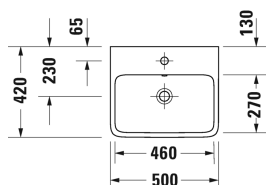

Washbasin ground # 238250..27 / 238250..28 / 238250..27 / 238250..28

| < 500 mm > |

Washbasin ground	Dimension	Weight	Order number
with tap platform, underneath glazed, with overflow, ground, 500 mm			
Colors			
00 White Alpin 20 HygieneGlaze (an antibacterial ceramic glaze that provides almost indefinite effectiveness)			
Variant			
●	500 x 420 mm	13.300 kg	238250..27
⊗	500 x 420 mm	13.300 kg	238250..28
●	500 x 420 mm	13.300 kg	238250..27
⊗	500 x 420 mm	13.300 kg	238250..28
Accessory			
Siphon for washbasin with outlet pipe 300 mm	1 1/4" mm	0.600 kg	005026
Push-open waste for washbasins with overflow		0.400 kg	005052
Design Siphon		1.500 kg	005036
Suitable products			
Console console with one cut-out, Width min. see ordering information, Width max 2000 mm, price per section of 100 mm, 550 mm basic price till 800 mm, 550 mm			DS828C
Console console with two cut-outs, Width min. see ordering information, Width max 2000 mm, price per section of 100 mm, 550 mm basic price till 800 mm, 550 mm			DS829C
Vanity unit wall-mounted 1 drawer, 1 pull-out compartment, upper drawer including cut-out for siphon and siphon cover, 800 x 550 mm	800 x 550 mm		QA4730
Vanity unit wall-mounted 1 drawer, 1 pull-out compartment, upper drawer including cut-out for siphon and siphon cover, 1000 x 550 mm	1000 x 550 mm		QA4731
Vanity unit wall-mounted 1 drawer, 1 pull-out compartment, upper drawer including cut-out for siphon and siphon cover, 1200 x 550 mm	1200 x 550 mm		QA4732