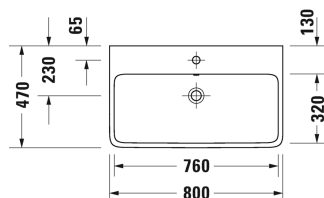

Washbasin ground # 238280..27 / 238280..28 / 238280..27 / 238280..28

|< 800 mm >|

Washbasin ground	Dimension	Weight	Order number
with tap platform, underneath glazed, with overflow, ground, fixings included, 800 mm			
Colors			
00 White Alpin 20 HygieneGlaze (an antibacterial ceramic glaze that provides almost indefinite effectiveness)			
Variant			
●	800 x 470 mm	21.000 kg	238280..27
⊗	800 x 470 mm	21.000 kg	238280..28
●	800 x 470 mm	21.000 kg	238280..27
⊗	800 x 470 mm	21.000 kg	238280..28
Suitable products			
Console console with one cut-out, Width min. see ordering information, Width max 2000 mm, price per section of 100 mm, 550 mm basic price till 800 mm, 550 mm			DS828C
Console console with two cut-outs, Width min. see ordering information, Width max 2000 mm, price per section of 100 mm, 550 mm basic price till 800 mm, 550 mm			DS829C
Vanity unit wall-mounted 1 drawer, 1 pull-out compartment, upper drawer including cut-out for siphon and siphon cover, 1000 x 550 mm	1000 x 550 mm		QA4731
Vanity unit wall-mounted 1 drawer, 1 pull-out compartment, upper drawer including cut-out for siphon and siphon cover, 1200 x 550 mm	1200 x 550 mm		QA4732
Console , 1000 x 550 mm	1000 x 550 mm		QA4801
Console , 1200 x 550 mm	1200 x 550 mm		QA4802

All drawings contain the necessary measurements which are subject to standard tolerances. They are stated in mm and are non-binding. Exact measurements, in particular for customised installation scenarios, can only be taken from the finished piece.