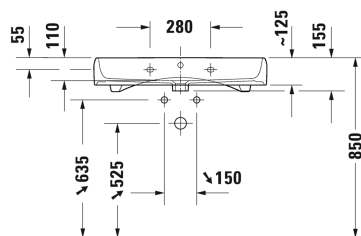

*All drawings contain the necessary measurements which are subject to standard tolerances. They are stated in mm and are non-binding. Exact measurements, in particular for customised installation scenarios, can only be taken from the finished piece.*

Washbasin ground # 238280..27 / 238280..28 / 238280..27 / 238280..28

|< 800 mm >|

Washbasin ground	Dimension	Weight	Order number
with tap platform, underneath glazed, with overflow, ground, fixings included, 800 mm			
<b>Colors</b>			
00 White Alpin 20 HygieneGlaze (an antibacterial ceramic glaze that provides almost indefinite effectiveness)			
<b>Variant</b>			
●	800 x 470 mm	21.000 kg	238280..27
⊗	800 x 470 mm	21.000 kg	238280..28
●	800 x 470 mm	21.000 kg	238280..27
⊗	800 x 470 mm	21.000 kg	238280..28
<b>Suitable products</b>			
Console console with one cut-out, Width min. see ordering information, Width max 2000 mm, price per section of 100 mm, 550 mm basic price till 800 mm, 550 mm			DS828C
Console console with two cut-outs, Width min. see ordering information, Width max 2000 mm, price per section of 100 mm, 550 mm basic price till 800 mm, 550 mm			DS829C
Vanity unit wall-mounted 1 drawer, 1 pull-out compartment, upper drawer including cut-out for siphon and siphon cover, 1000 x 550 mm	1000 x 550 mm		QA4731
Vanity unit wall-mounted 1 drawer, 1 pull-out compartment, upper drawer including cut-out for siphon and siphon cover, 1200 x 550 mm	1200 x 550 mm		QA4732
Console , 1000 x 550 mm	1000 x 550 mm		QA4801
Console , 1200 x 550 mm	1200 x 550 mm		QA4802