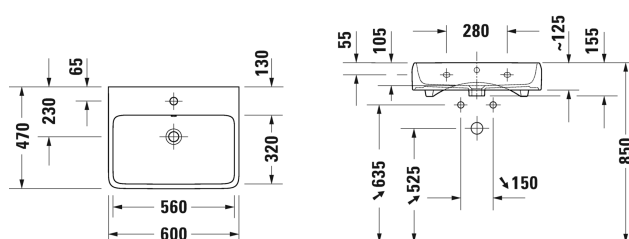

Washbasin ground # 238260..27 / 238260..28 / 238260..27 / 238260..28

| < 600 470 mm > |

Washbasin ground	Dimension	Weight	Order number
with tap platform, underneath glazed, with overflow, 600 470 mm			
<b>Colors</b>			
00 White Alpin 20 HygieneGlaze (an antibacterial ceramic glaze that provides almost indefinite effectiveness)			
<b>Variant</b>			
●	600 470 mm	16.000 kg	238260..27
⊗	600 470 mm	16.000 kg	238260..28
●	600 470 mm	16.000 kg	238260..27
⊗	600 470 mm	16.000 kg	238260..28
<b>Suitable products</b>			
Console console with one cut-out, Width min. see ordering information, Width max 2000 mm, price per section of 100 mm, 550 mm basic price till 800 mm, 550 mm			DS828C
Console console with two cut-outs, Width min. see ordering information, Width max 2000 mm, price per section of 100 mm, 550 mm basic price till 800 mm, 550 mm			DS829C
Vanity unit wall-mounted 1 drawer, 1 pull-out compartment, upper drawer including cut-out for siphon and siphon cover, 800 x 550 mm	800 x 550 mm		QA4730
Vanity unit wall-mounted 1 drawer, 1 pull-out compartment, upper drawer including cut-out for siphon and siphon cover, 1000 x 550 mm	1000 x 550 mm		QA4731
Vanity unit wall-mounted 1 drawer, 1 pull-out compartment, upper drawer including cut-out for siphon and siphon cover, 1200 x 550 mm	1200 x 550 mm		QA4732
Vanity unit wall-mounted 2 drawers, 2 pull-out compartments, 1400 x 550 mm	1400 x 550 mm		QA4765
Vanity unit wall-mounted 2 drawers, 2 pull-out compartments, 1400 x 550 mm	1400 x 550 mm		QA4766