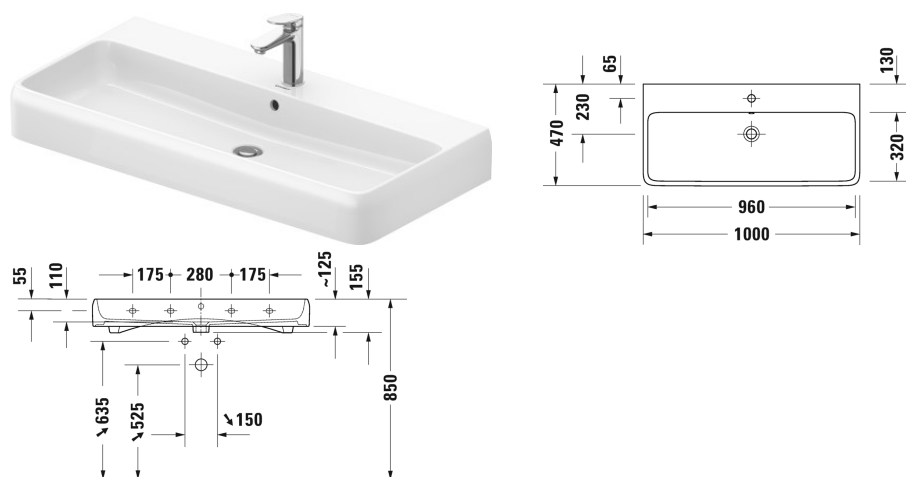

Washbasin ground # 238210..27 / 238210..28 / 238210..27 / 238210..28

|< 1000 mm >|

Washbasin ground	Dimension	Weight	Order number
ground, underneath glazed, fixings included, with tap platform, 1000 mm			
Colors			
00 White Alpin 20 HygieneGlaze (an antibacterial ceramic glaze that provides almost indefinite effectiveness)			
Variant			
●	1000 x 470 mm	25.700 kg	238210..27
☒	1000 x 470 mm	25.700 kg	238210..28
●	1000 x 470 mm	25.700 kg	238210..27
☒	1000 x 470 mm	25.700 kg	238210..28
Infobox			
There are two fixings sets of #6951000000 required for mounting washbasins from size 1000mm on			
Accessory			
Siphon for washbasin with outlet pipe 300 mm	1 1/4" mm	0.600 kg	005026
Push-open waste for washbasins with overflow		0.400 kg	005052
Design Siphon		1.500 kg	005036
Suitable products			
Console console with one cut-out, Width min. see ordering information, Width max 2000 mm, price per section of 100 mm, 550 mm basic price till 800 mm, 550 mm			DS828C