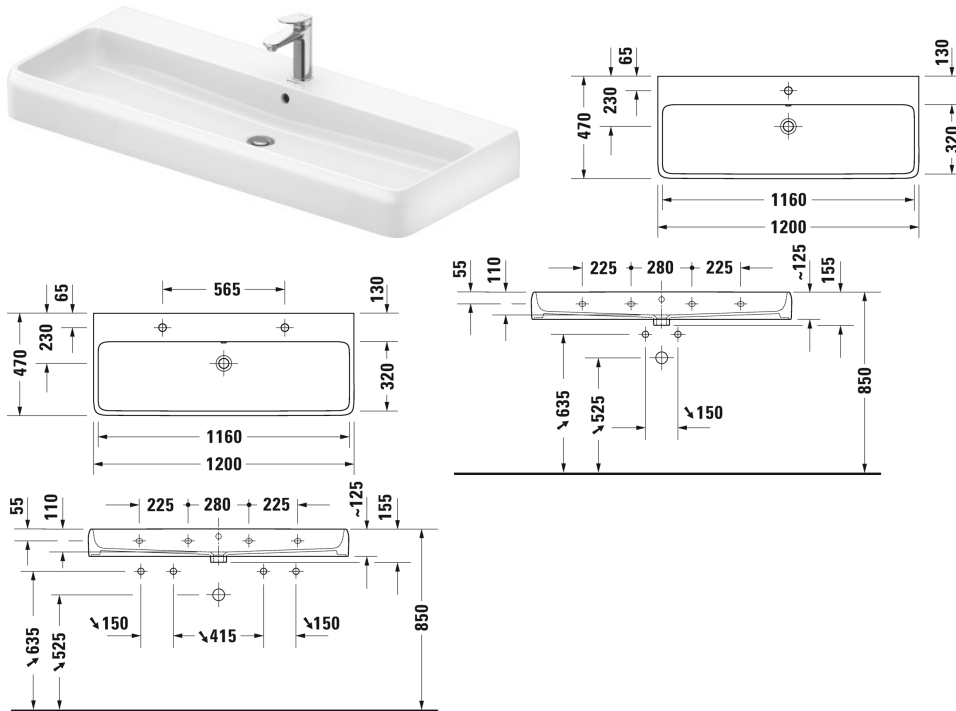

Washbasin, furniture washbasin # 238212..00 / 238212..24 /
238212..60 / 238212..00 / 238212..24 / 238212..60

|< 1200 mm >|

Washbasin, furniture washbasin	Dimension	Weight	Order number
with tap platform, underneath glazed, 1200 mm			
Colors			
00 White Alpin 20 HygieneGlaze (an antibacterial ceramic glaze that provides almost indefinite effectiveness)			
Variant			
●	1200 x 470 mm	30.400 kg	238212..00
●●	1200 x 470 mm	30.400 kg	238212..24
⊗	1200 x 470 mm	30.400 kg	238212..60
●	1200 x 470 mm	30.400 kg	238212..00
●●	1200 x 470 mm	30.400 kg	238212..24
⊗	1200 x 470 mm	30.400 kg	238212..60
Infobox			
There are two fixings sets of #6951000000 required for mounting washbasins from size 1000mm on			
Accessory			
Siphon for washbasin with outlet pipe 300 mm	1 1/4" mm	0.600 kg	005026

Washbasin, furniture washbasin # 238212..00 / 238212..24 /
238212..60 / 238212..00 / 238212..24 / 238212..60

|< 1200 mm >|

Push-open waste for washbasins with overflow	0.400 kg	005052
Design Siphon	1.500 kg	005036
Suitable products		
Vanity unit wall-mounted 1 drawer, 1 pull-out compartment, for Gatego # 238212, 1190 x 590 mm	1190 x 590 mm	QA4396

All drawings contain the necessary measurements which are subject to standard tolerances. They are stated in mm and are non-binding. Exact measurements, in particular for customised installation scenarios, can only be taken from the finished piece.