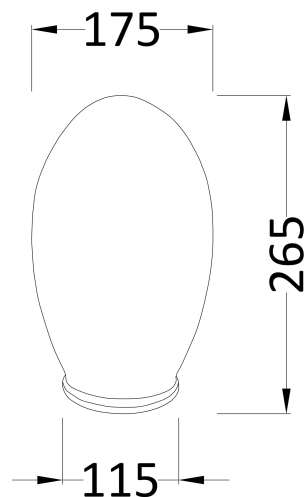

Sales Code: M1C

Description: Deacon F/Standing Bath Leg Set M1

Product Dimensions

Length (mm):	260
Width (mm):	500
Depth (mm):	250
Nett Weight (kg):	5.4

Packaging Dimensions

Length (mm):	470
Width (mm):	455
Depth (mm):	230
Gross Weight (kg):	5.77

Packaging Data

Box Colour:	Polystyrene Moulded Box
Box Qty:	1
Label Size:	140 x 100
Label Colour:	White Label
Label Qty:	1

Outer Box Dimensions (If Applicable)

Length (mm):	
Width (mm):	
Height (mm):	
Gross Weight (kg):	
Barcode:	5055369044818

Product Details

Country of Origin:	China
Fitting Instruction:	No
Certification:	FSC: N/A CE & UKCA: N/A
Material Colour Reference:	Not Applicable
Product Material:	Aluminium
Material Thickness:	N/A
Volume (Ltr):	N/A
Displaced Capacity:	N/A
Leg Set Included:	Not Applicable
Waste Included:	Not Applicable
Drilled/Undrilled:	Not Applicable
Includes Grips:	Not Applicable
Embossed:	Not Applicable
No of Tapholes:	Not Applicable
Anti-Slip:	Not Applicable