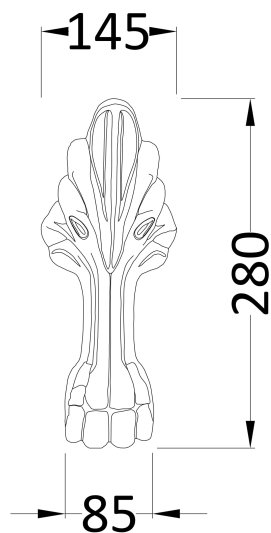

**Packaging Dimensions**

Length (mm):	1700
Width (mm):	700
Depth (mm):	500
Gross Weight (kg):	42.5

**Packaging Data**

Box Colour:	Brown Cardboard Sleeve
Box Qty:	1
Label Size:	100 x 50
Label Colour:	White Label
Label Qty:	2

**Outer Box Dimensions (If Applicable)**

Length (mm):	
Width (mm):	
Height (mm):	
Gross Weight (kg):	
Barcode:	5055369006533

**Product Details**

Country of Origin:	China
Fitting Instruction:	No
Certification:	FSC: CE & UKCA:
Material Colour Reference:	European White
Product Material:	Acrylic
Material Thickness:	14mm
Volume (Ltr):	200L
Displaced Capacity:	130L
Leg Set Included:	Legset Not Included
Waste Included:	Waste Not Included
Drilled/Undrilled:	Undrilled For Taps
Includes Grips:	No Grips Supplied
Embossed:	No
No of Tapholes:	None
Anti-Slip:	No

### Product Dimensions

Length (mm):	275
Width (mm):	140
Depth (mm):	120
Nett Weight (kg):	3.9

### Packaging Dimensions

Length (mm):	465
Width (mm):	460
Depth (mm):	225
Gross Weight (kg):	4.23