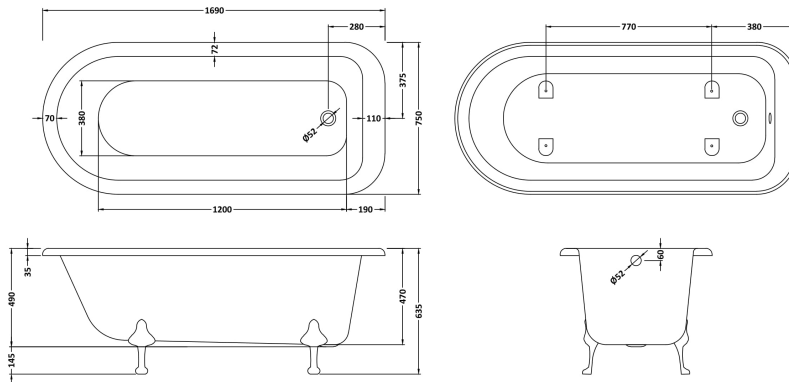

Sales Code: RL1707C2

Description: 1700 Single Ended Freestanding Bath

Packaging Details

Barcode: 5055275832530