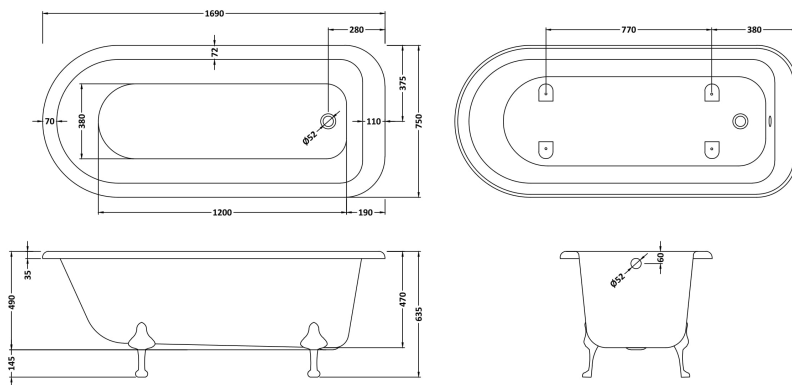

Sales Code: RL1707

Description: 1700 Single Ended Freestanding Bath

Product Dimensions

Length (mm):	1690
Width (mm):	750
Depth (mm):	635
Nett Weight (kg):	40

Packaging Dimensions

Length (mm):	1700
Width (mm):	700
Depth (mm):	500
Gross Weight (kg):	42.5

Packaging Data

Box Colour:	Brown Cardboard Sleeve
Box Qty:	1
Label Size:	100 x 50
Label Colour:	White Label
Label Qty:	2

Outer Box Dimensions (If Applicable)

Length (mm):	
Width (mm):	
Height (mm):	
Gross Weight (kg):	
Barcode:	5055369006533

Product Details

Country of Origin:	China
Fitting Instruction:	No
Certification:	FSC: CE & UKCA:
Material Colour Reference:	European White
Product Material:	Acrylic
Material Thickness:	14mm
Volume (Ltr):	200L
Displaced Capacity:	130L
Leg Set Included:	Legset Not Included
Waste Included:	Waste Not Included
Drilled/Undrilled:	Undrilled For Taps
Includes Grips:	No Grips Supplied
Embossed:	No
No of Tapholes:	None
Anti-Slip:	No