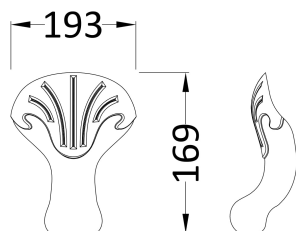

Sales Code: T1C

Description: Corbel F/Standing Bath Leg Set C

Product Dimensions

Length (mm):	169
Width (mm):	193
Depth (mm):	115
Nett Weight (kg):	4.6

Packaging Dimensions

Length (mm):	500
Width (mm):	500
Depth (mm):	250
Gross Weight (kg):	4.92

Packaging Data

Box Colour:	Polystyrene Moulded Box
Box Qty:	1
Label Size:	140 x 100
Label Colour:	White Label
Label Qty:	1

Outer Box Dimensions (If Applicable)

Length (mm):	
Width (mm):	
Height (mm):	
Gross Weight (kg):	
Barcode:	5055369029136

Product Details

Country of Origin:	China
Fitting Instruction:	No
Certification:	FSC: N/A CE & UKCA: N/A
Material Colour Reference:	Not Applicable
Product Material:	Aluminium
Material Thickness:	N/A
Volume (Ltr):	N/A
Displaced Capacity:	N/A
Leg Set Included:	Not Applicable
Waste Included:	Not Applicable
Drilled/Undrilled:	Not Applicable
Includes Grips:	Not Applicable
Embossed:	Not Applicable
No of Tapholes:	Not Applicable
Anti-Slip:	Not Applicable