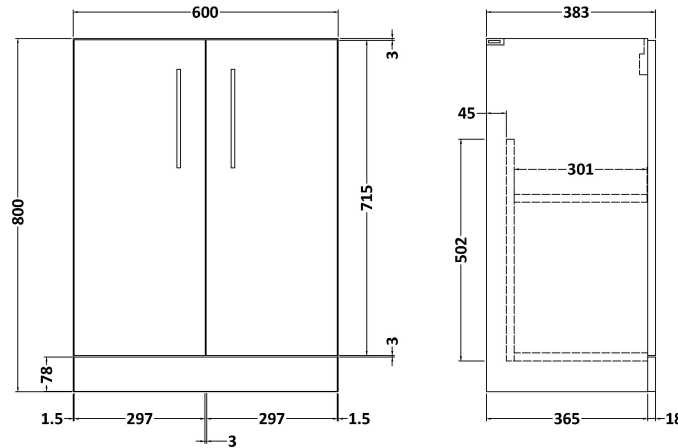

Sales Code: ARN103W2

Description: 1200 Fs 4-Door Vanity & Worktop

Packaging Details

Barcode: 5056462669465

Sales Code: NVF103F

Description: 600 Fs 2-Door Unit (365 Deep)

Product Dimensions

Height (mm):	800
Width (mm):	600
Depth (mm):	383
Nett Weight (kg):	19.5

Packaging Dimensions

Height (mm):	835
Width (mm):	620
Depth (mm):	375
Gross Weight (kg):	20

Packaging Data

Box Colour:	Brown Cardboard Box - Printed
Box Qty:	0
Label Size:	0 x 0
Label Colour:	Not Applicable
Label Qty:	0

Outer Box Dimensions (If Applicable)

Height (mm):	
Width (mm):	
Depth (mm):	
Gross Weight (kg):	
Barcode:	5056462614298

Product Details

Country of Origin:	China
Fitting Instruction:	No
CE Certification:	N/A
FSC Certified Materials:	Yes
Colour:	Gloss White
Construction Method:	Cam & Wood Dowel
Construction Type:	Rigid
Cabinet Finish:	MFC Painted Gloss
Fascia Finish:	Mdf Painted Gloss
Cabinet Thickness (mm):	16
Fascia Thickness (mm):	18
Drawer Included:	No
Drawer Type:	Not Applicable
No of Shelves:	1
Hinge Type:	95 Degree Soft Close
Hinge Included:	Yes, Supplied
Adjustable Legs:	No, Not Required
Fixings Included:	Yes
Handle Style:	Contemporary
Waste Shroud:	No
Handle Included:	Yes, Supplied
Handle Type:	D-Shape

Sales Code: MWD120

Description: 1200 Worktop (1205X390x18mm)

Product Dimensions

Height (mm):	18
Width (mm):	1205
Depth (mm):	390
Nett Weight (kg):	5

Packaging Dimensions

Height (mm):	25
Width (mm):	1225
Depth (mm):	410
Gross Weight (kg):	5