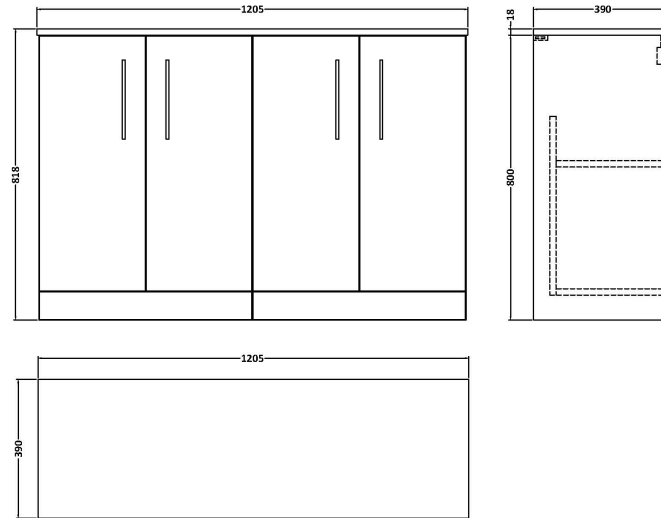

Sales Code: ARN103W2

Description: 1200 Fs 4-Door Vanity & Worktop

Packaging Details

Barcode: 5056462669465

Sales Code: NVF103F

Description: 600 Fs 2-Door Unit (365 Deep)

Product Dimensions

Height (mm):	800
Width (mm):	600
Depth (mm):	383
Nett Weight (kg):	19.5

Packaging Dimensions

Height (mm):	835
Width (mm):	620
Depth (mm):	375
Gross Weight (kg):	20

Packaging Data

Box Colour:	Brown Cardboard Box - Printed
Box Qty:	0
Label Size:	0 x 0
Label Colour:	Not Applicable
Label Qty:	0

Outer Box Dimensions (If Applicable)

Height (mm):	
Width (mm):	
Depth (mm):	
Gross Weight (kg):	
Barcode:	5056462614298

Product Details

Country of Origin:	China
Fitting Instruction:	No
CE Certification:	N/A
FSC Certified Materials:	Yes
Colour:	Gloss White
Construction Method:	Cam & Wood Dowel
Construction Type:	Rigid
Cabinet Finish:	MFC Painted Gloss
Fascia Finish:	Mdf Painted Gloss
Cabinet Thickness (mm):	16
Fascia Thickness (mm):	18
Drawer Included:	No
Drawer Type:	Not Applicable
No of Shelves:	1
Hinge Type:	95 Degree Soft Close
Hinge Included:	Yes, Supplied
Adjustable Legs:	No, Not Required
Fixings Included:	Yes
Handle Style:	Contemporary
Waste Shroud:	No
Handle Included:	Yes, Supplied
Handle Type:	D-Shape

Sales Code: MWD120

Description: 1200 Worktop (1205X390x18mm)

Product Dimensions

Height (mm):	18
Width (mm):	1205
Depth (mm):	390
Nett Weight (kg):	5

Packaging Dimensions

Height (mm):	25
Width (mm):	1225
Depth (mm):	410
Gross Weight (kg):	5