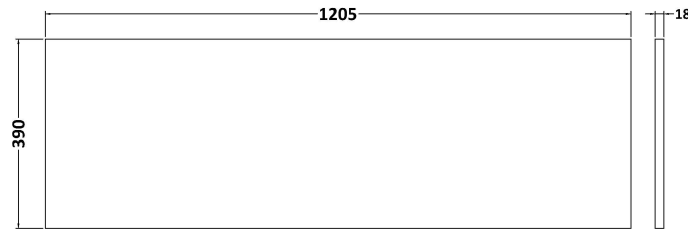

Packaging Dimensions

Height (mm):	835
Width (mm):	620
Depth (mm):	375
Gross Weight (kg):	20

Packaging Data

Box Colour:	Brown Cardboard Box - Printed
Box Qty:	0
Label Size:	0 x 0
Label Colour:	Not Applicable
Label Qty:	0

Outer Box Dimensions (If Applicable)

Height (mm):	
Width (mm):	
Depth (mm):	
Gross Weight (kg):	
Barcode:	5056462614298

Product Details

Country of Origin:	China
Fitting Instruction:	No
CE Certification:	N/A
FSC Certified Materials:	Yes
Colour:	Gloss White
Construction Method:	Cam & Wood Dowel
Construction Type:	Rigid
Cabinet Finish:	MFC Painted Gloss
Fascia Finish:	Mdf Painted Gloss
Cabinet Thickness (mm):	16
Fascia Thickness (mm):	18
Drawer Included:	No
Drawer Type:	Not Applicable
No of Shelves:	1
Hinge Type:	95 Degree Soft Close
Hinge Included:	Yes, Supplied
Adjustable Legs:	No, Not Required
Fixings Included:	Yes
Handle Style:	Contemporary
Waste Shroud:	No
Handle Included:	Yes, Supplied
Handle Type:	D-Shape

Sales Code: MWD120

Description: 1200 Worktop (1205X390x18mm)

Product Dimensions

Height (mm):	18
Width (mm):	1205
Depth (mm):	390
Nett Weight (kg):	5

Packaging Dimensions

Height (mm):	25
Width (mm):	1225
Depth (mm):	410
Gross Weight (kg):	5

Packaging Data

Box Colour:	Brown Cardboard Box - Printed
Box Qty:	1
Label Size:	100 x 50
Label Colour:	Not Applicable
Label Qty:	0

Outer Box Dimensions (If Applicable)

Height (mm):	
Width (mm):	
Depth (mm):	
Gross Weight (kg):	
Barcode:	5056462658193