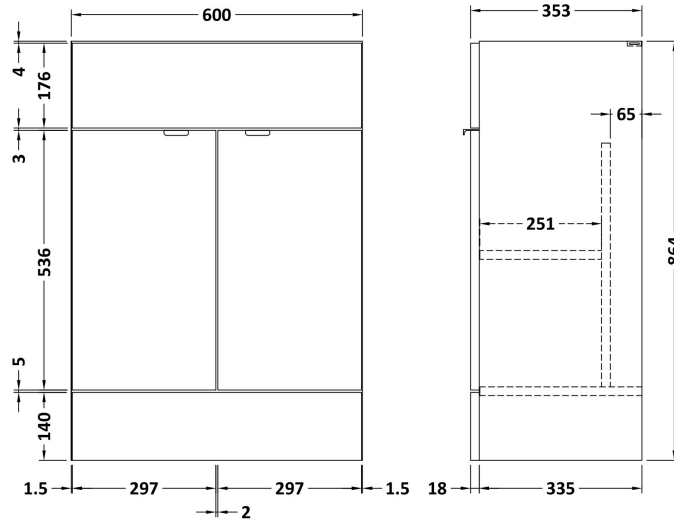

Sales Code: CBI115

Description: 1500mm Combination - Fd Option 1 - Lh

Packaging Details

Barcode: 5055275887172

Sales Code: OFF108

Description: 600 Vanity Unit (355mm Deep)

Product Dimensions

Height (mm):	864
Width (mm):	600
Depth (mm):	355
Nett Weight (kg):	20.5

Packaging Dimensions

Height (mm):	375
Width (mm):	620
Depth (mm):	900
Gross Weight (kg):	21

Packaging Data

Box Colour:	Brown Cardboard Box
Box Qty:	1
Label Size:	100 x 50
Label Colour:	Not Applicable
Label Qty:	0

Sales Code: OFF145

Description: 500 Wc Unit (255mm Deep)

Product Dimensions

Height (mm):	864
Width (mm):	500
Depth (mm):	255
Nett Weight (kg):	11.5

Packaging Dimensions

Height (mm):	290
Width (mm):	525
Depth (mm):	875
Gross Weight (kg):	12

Sales Code: OFF183

Description: 400 Base Unit (255mm Deep)

Product Dimensions

Height (mm):	864
Width (mm):	400
Depth (mm):	255
Nett Weight (kg):	13.5

Packaging Dimensions

Height (mm):	290
Width (mm):	425
Depth (mm):	875
Gross Weight (kg):	14