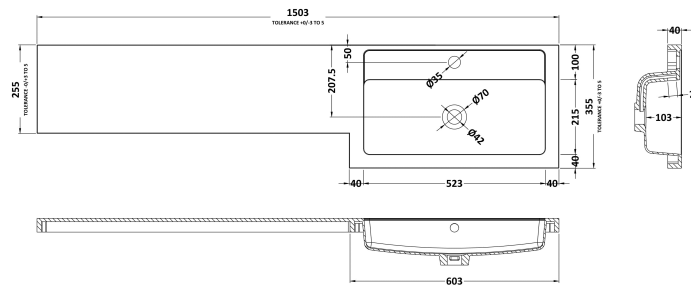

Sales Code: OFF145

Description: 500 Wc Unit (255mm Deep)

Product Dimensions

Height (mm):	864
Width (mm):	500
Depth (mm):	255
Nett Weight (kg):	11.5

Packaging Dimensions

Height (mm):	290
Width (mm):	525
Depth (mm):	875
Gross Weight (kg):	12

Sales Code: OFF191

Description: 1.25M Continuous Plinth (1250X140x18mm)

Product Dimensions

Height (mm):	1250
Width (mm):	145
Depth (mm):	18
Nett Weight (kg):	2

Packaging Dimensions

Height (mm):	20
Width (mm):	150
Depth (mm):	1260
Gross Weight (kg):	2

Packaging Data

Box Colour:	Brown Cardboard Box
Box Qty:	1
Label Size:	100 x 50
Label Colour:	Not Applicable
Label Qty:	0

Outer Box Dimensions (If Applicable)

Height (mm):	
Width (mm):	
Depth (mm):	
Gross Weight (kg):	
Barcode:	5055275828366

Sales Code: PMB415L

Description: 1500 L Shaped Polymarble Basin Lh

Product Dimensions

Height (mm):	135
Width (mm):	1503
Depth (mm):	355
Nett Weight (kg):	21

Packaging Dimensions

Height (mm):	190
Width (mm):	420
Depth (mm):	1570
Gross Weight (kg):	21