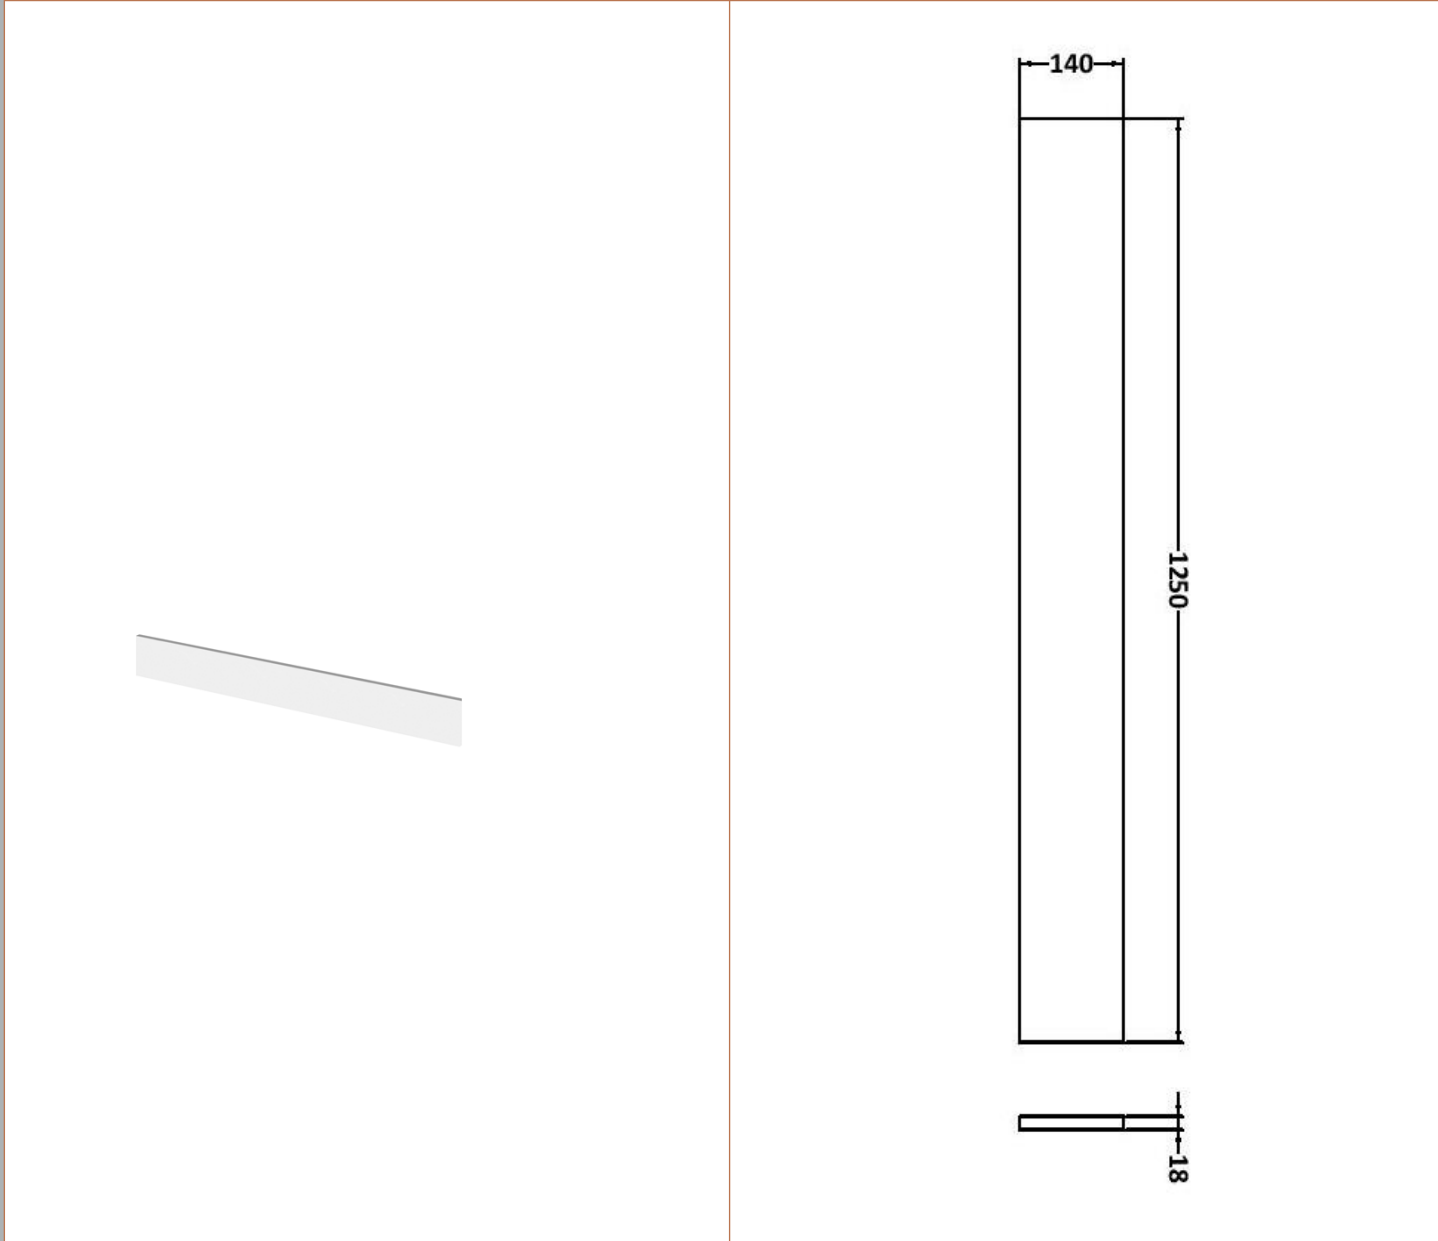

Sales Code: OFF145

Description: 500 Wc Unit (255mm Deep)

Product Dimensions

Height (mm):	864
Width (mm):	500
Depth (mm):	255
Nett Weight (kg):	11.5

Packaging Dimensions

Height (mm):	290
Width (mm):	525
Depth (mm):	875
Gross Weight (kg):	12

Sales Code: OFF183

Description: 400 Base Unit (255mm Deep)

Product Dimensions

Height (mm):	864
Width (mm):	400
Depth (mm):	255
Nett Weight (kg):	13.5

Packaging Dimensions

Height (mm):	290
Width (mm):	425
Depth (mm):	875
Gross Weight (kg):	14

Packaging Data

Box Colour:	Brown Cardboard Box
Box Qty:	1
Label Size:	100 x 50
Label Colour:	Not Applicable
Label Qty:	0

Outer Box Dimensions (If Applicable)

Height (mm):	
Width (mm):	
Depth (mm):	
Gross Weight (kg):	
Barcode:	5055275817063

Sales Code: OFF191

Description: 1.25M Continuous Plinth (1250X140x18mm)

Product Dimensions

Height (mm):	1250
Width (mm):	145
Depth (mm):	18
Nett Weight (kg):	2

Packaging Dimensions

Height (mm):	20
Width (mm):	150
Depth (mm):	1260
Gross Weight (kg):	2