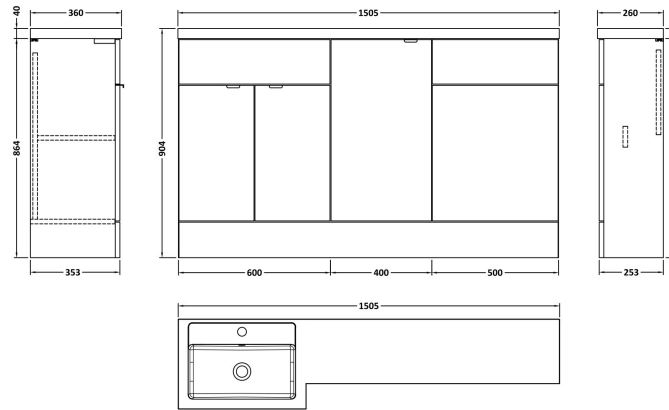

Sales Code: CBI115

Description: 1500mm Combination - Fd Option 1 - Lh

Packaging Details

Barcode: 5055275887172

Sales Code: OFF108

Description: 600 Vanity Unit (355mm Deep)

Product Dimensions

Height (mm):	864
Width (mm):	600
Depth (mm):	355
Nett Weight (kg):	20.5

Packaging Dimensions

Height (mm):	375
Width (mm):	620
Depth (mm):	900
Gross Weight (kg):	21

Packaging Data

Box Colour:	Brown Cardboard Box
Box Qty:	1
Label Size:	100 x 50
Label Colour:	Not Applicable
Label Qty:	0

Sales Code: OFF145

Description: 500 Wc Unit (255mm Deep)

Product Dimensions

Height (mm):	864
Width (mm):	500
Depth (mm):	255
Nett Weight (kg):	11.5

Packaging Dimensions

Height (mm):	290
Width (mm):	525
Depth (mm):	875
Gross Weight (kg):	12

Sales Code: OFF183

Description: 400 Base Unit (255mm Deep)

Product Dimensions

Height (mm):	864
Width (mm):	400
Depth (mm):	255
Nett Weight (kg):	13.5

Packaging Dimensions

Height (mm):	290
Width (mm):	425
Depth (mm):	875
Gross Weight (kg):	14