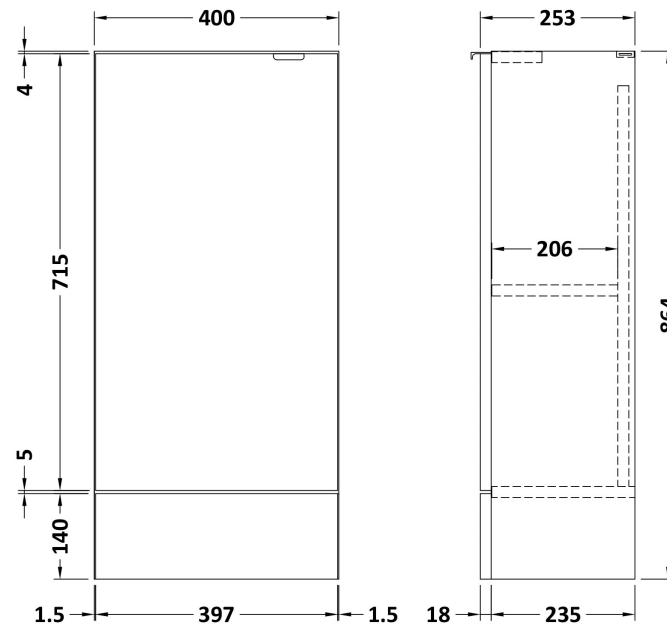

Packaging Dimensions

Height (mm):	375
Width (mm):	620
Depth (mm):	900
Gross Weight (kg):	21

Packaging Data

Box Colour:	Brown Cardboard Box
Box Qty:	1
Label Size:	100 x 50
Label Colour:	Not Applicable
Label Qty:	0

Sales Code: OFF145

Description: 500 Wc Unit (255mm Deep)

Product Dimensions

Height (mm):	864
Width (mm):	500
Depth (mm):	255
Nett Weight (kg):	11.5

Packaging Dimensions

Height (mm):	290
Width (mm):	525
Depth (mm):	875
Gross Weight (kg):	12

Packaging Data

Box Colour:	Brown Cardboard Box
Box Qty:	1
Label Size:	100 x 50
Label Colour:	Not Applicable
Label Qty:	0

Outer Box Dimensions (If Applicable)

Height (mm):	
Width (mm):	
Depth (mm):	
Gross Weight (kg):	
Barcode:	5055275816752

Sales Code: OFF183

Description: 400 Base Unit (255mm Deep)

Product Dimensions

Height (mm):	864
Width (mm):	400
Depth (mm):	255
Nett Weight (kg):	13.5

Packaging Dimensions

Height (mm):	290
Width (mm):	425
Depth (mm):	875
Gross Weight (kg):	14