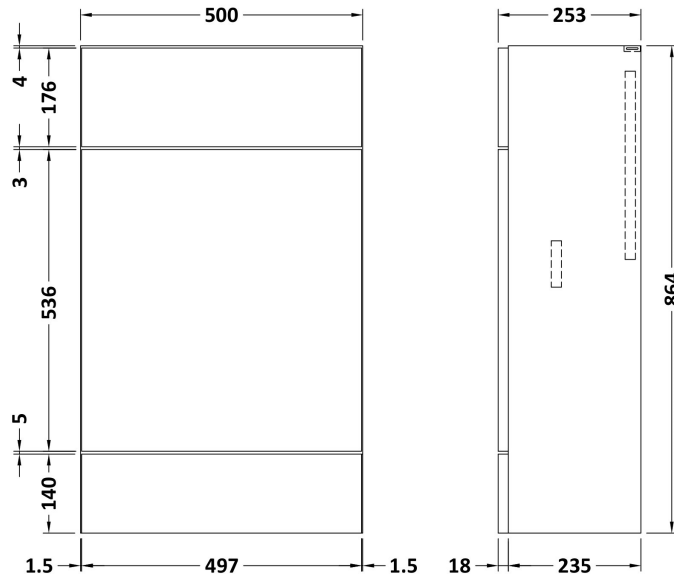

Sales Code: CBI115

Description: 1500mm Combination - Fd Option 1 - Lh

Packaging Details

Barcode: 5055275887172

Sales Code: OFF108

Description: 600 Vanity Unit (355mm Deep)

Product Dimensions

Height (mm):	864
Width (mm):	600
Depth (mm):	355
Nett Weight (kg):	20.5

Packaging Dimensions

Height (mm):	375
Width (mm):	620
Depth (mm):	900
Gross Weight (kg):	21

Packaging Data

Box Colour:	Brown Cardboard Box
Box Qty:	1
Label Size:	100 x 50
Label Colour:	Not Applicable
Label Qty:	0

Sales Code: OFF145

Description: 500 Wc Unit (255mm Deep)

Product Dimensions

Height (mm):	864
Width (mm):	500
Depth (mm):	255
Nett Weight (kg):	11.5

Packaging Dimensions

Height (mm):	290
Width (mm):	525
Depth (mm):	875
Gross Weight (kg):	12

Sales Code: OFF183

Description: 400 Base Unit (255mm Deep)

Product Dimensions

Height (mm):	864
Width (mm):	400
Depth (mm):	255
Nett Weight (kg):	13.5

Packaging Dimensions

Height (mm):	290
Width (mm):	425
Depth (mm):	875
Gross Weight (kg):	14