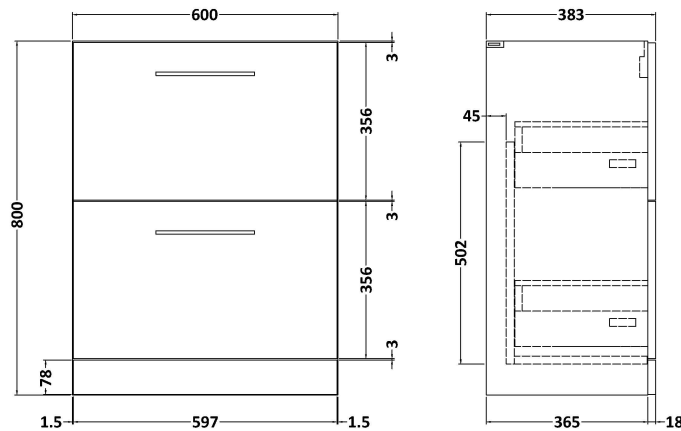

Sales Code: ARN133C

Description: 1200 Fs 4-Drawer Vanity & Double Basin

Packaging Details

Barcode: 5056462669663

Sales Code: NVF133

Description: 600 Fs 2-Drawer Unit (365 Deep)

Product Dimensions

Height (mm):	800
Width (mm):	600
Depth (mm):	383
Nett Weight (kg):	26

Packaging Dimensions

Height (mm):	835
Width (mm):	632
Depth (mm):	391
Gross Weight (kg):	26.5

Packaging Data

Box Colour:	Brown Cardboard Box - Printed
Box Qty:	0
Label Size:	0 x 0
Label Colour:	Not Applicable
Label Qty:	0

Outer Box Dimensions (If Applicable)

Height (mm):	
Width (mm):	
Depth (mm):	
Gross Weight (kg):	
Barcode:	5056462660646

Product Details

Country of Origin:	China
Fitting Instruction:	No
CE Certification:	N/A
FSC Certified Materials:	Yes
Colour:	Gloss White
Construction Method:	Cam & Wood Dowel
Construction Type:	Rigid
Cabinet Finish:	MFC Painted Gloss
Fascia Finish:	Mdf Painted Gloss
Cabinet Thickness (mm):	16
Fascia Thickness (mm):	18
Drawer Included:	Yes
Drawer Type:	80mm High Metal S/C Inc Galler
No of Shelves:	0
Hinge Type:	Not Applicable
Hinge Included:	Not Applicable
Adjustable Legs:	No, Not Required
Fixings Included:	Yes
Handle Style:	Contemporary
Waste Shroud:	Yes
Handle Included:	Yes, Supplied
Handle Type:	D-Shape

Sales Code: PMB424

Description: Double Polymarble Basin 1205 X 390

Product Dimensions

Height (mm):	390
Width (mm):	1205
Depth (mm):	157
Nett Weight (kg):	18.12

Packaging Dimensions

Height (mm):	100
Width (mm):	1205
Depth (mm):	400
Gross Weight (kg):	18.12