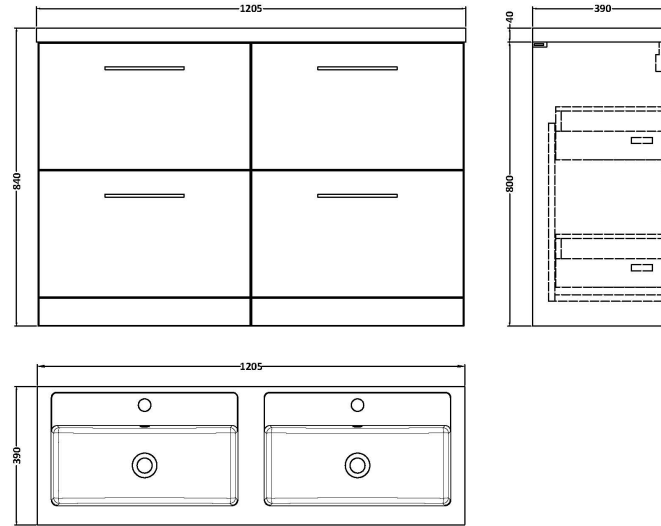

Sales Code: ARN133C

Description: 1200 Fs 4-Drawer Vanity & Double Basin

Packaging Details

Barcode: 5056462669663

Sales Code: NVF133

Description: 600 Fs 2-Drawer Unit (365 Deep)

Product Dimensions

Height (mm):	800
Width (mm):	600
Depth (mm):	383
Nett Weight (kg):	26

Packaging Dimensions

Height (mm):	835
Width (mm):	632
Depth (mm):	391
Gross Weight (kg):	26.5

Packaging Data

Box Colour:	Brown Cardboard Box - Printed
Box Qty:	0
Label Size:	0 x 0
Label Colour:	Not Applicable
Label Qty:	0

Outer Box Dimensions (If Applicable)

Height (mm):	
Width (mm):	
Depth (mm):	
Gross Weight (kg):	
Barcode:	5056462660646

Product Details

Country of Origin:	China
Fitting Instruction:	No
CE Certification:	N/A
FSC Certified Materials:	Yes
Colour:	Gloss White
Construction Method:	Cam & Wood Dowel
Construction Type:	Rigid
Cabinet Finish:	MFC Painted Gloss
Fascia Finish:	Mdf Painted Gloss
Cabinet Thickness (mm):	16
Fascia Thickness (mm):	18
Drawer Included:	Yes
Drawer Type:	80mm High Metal S/C Inc Galler
No of Shelves:	0
Hinge Type:	Not Applicable
Hinge Included:	Not Applicable
Adjustable Legs:	No, Not Required
Fixings Included:	Yes
Handle Style:	Contemporary
Waste Shroud:	Yes
Handle Included:	Yes, Supplied
Handle Type:	D-Shape

Sales Code: PMB424

Description: Double Polymarble Basin 1205 X 390

Product Dimensions

Height (mm):	390
Width (mm):	1205
Depth (mm):	157
Nett Weight (kg):	18.12

Packaging Dimensions

Height (mm):	100
Width (mm):	1205
Depth (mm):	400
Gross Weight (kg):	18.12