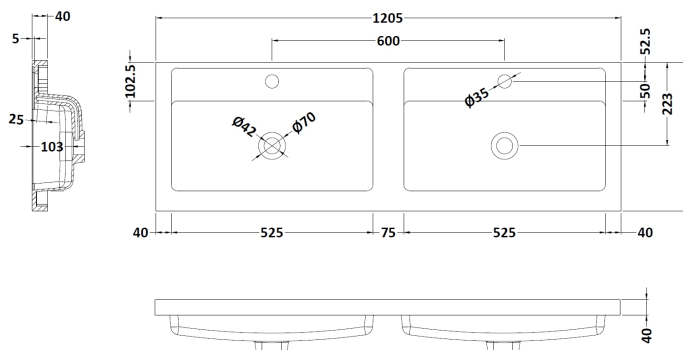

Packaging Dimensions

Height (mm):	835
Width (mm):	632
Depth (mm):	391
Gross Weight (kg):	26.5

Packaging Data

Box Colour:	Brown Cardboard Box - Printed
Box Qty:	0
Label Size:	0 x 0
Label Colour:	Not Applicable
Label Qty:	0

Outer Box Dimensions (If Applicable)

Height (mm):	
Width (mm):	
Depth (mm):	
Gross Weight (kg):	
Barcode:	5056462660646

Product Details

Country of Origin:	China
Fitting Instruction:	No
CE Certification:	N/A
FSC Certified Materials:	Yes
Colour:	Gloss White
Construction Method:	Cam & Wood Dowel
Construction Type:	Rigid
Cabinet Finish:	MFC Painted Gloss
Fascia Finish:	Mdf Painted Gloss
Cabinet Thickness (mm):	16
Fascia Thickness (mm):	18
Drawer Included:	Yes
Drawer Type:	80mm High Metal S/C Inc Galler
No of Shelves:	0
Hinge Type:	Not Applicable
Hinge Included:	Not Applicable
Adjustable Legs:	No, Not Required
Fixings Included:	Yes
Handle Style:	Contemporary
Waste Shroud:	Yes
Handle Included:	Yes, Supplied
Handle Type:	D-Shape

Sales Code: PMB424

Description: Double Polymarble Basin 1205 X 390

Product Dimensions

Height (mm):	390
Width (mm):	1205
Depth (mm):	157
Nett Weight (kg):	18.12

Packaging Dimensions

Height (mm):	100
Width (mm):	1205
Depth (mm):	400
Gross Weight (kg):	18.12

Packaging Data

Box Colour:	Brown Cardboard Box - Printed
Box Qty:	1
Label Size:	100 x 50
Label Colour:	White Label
Label Qty:	2

Outer Box Dimensions (If Applicable)

Height (mm):	
Width (mm):	
Depth (mm):	
Gross Weight (kg):	
Barcode:	5056211815136