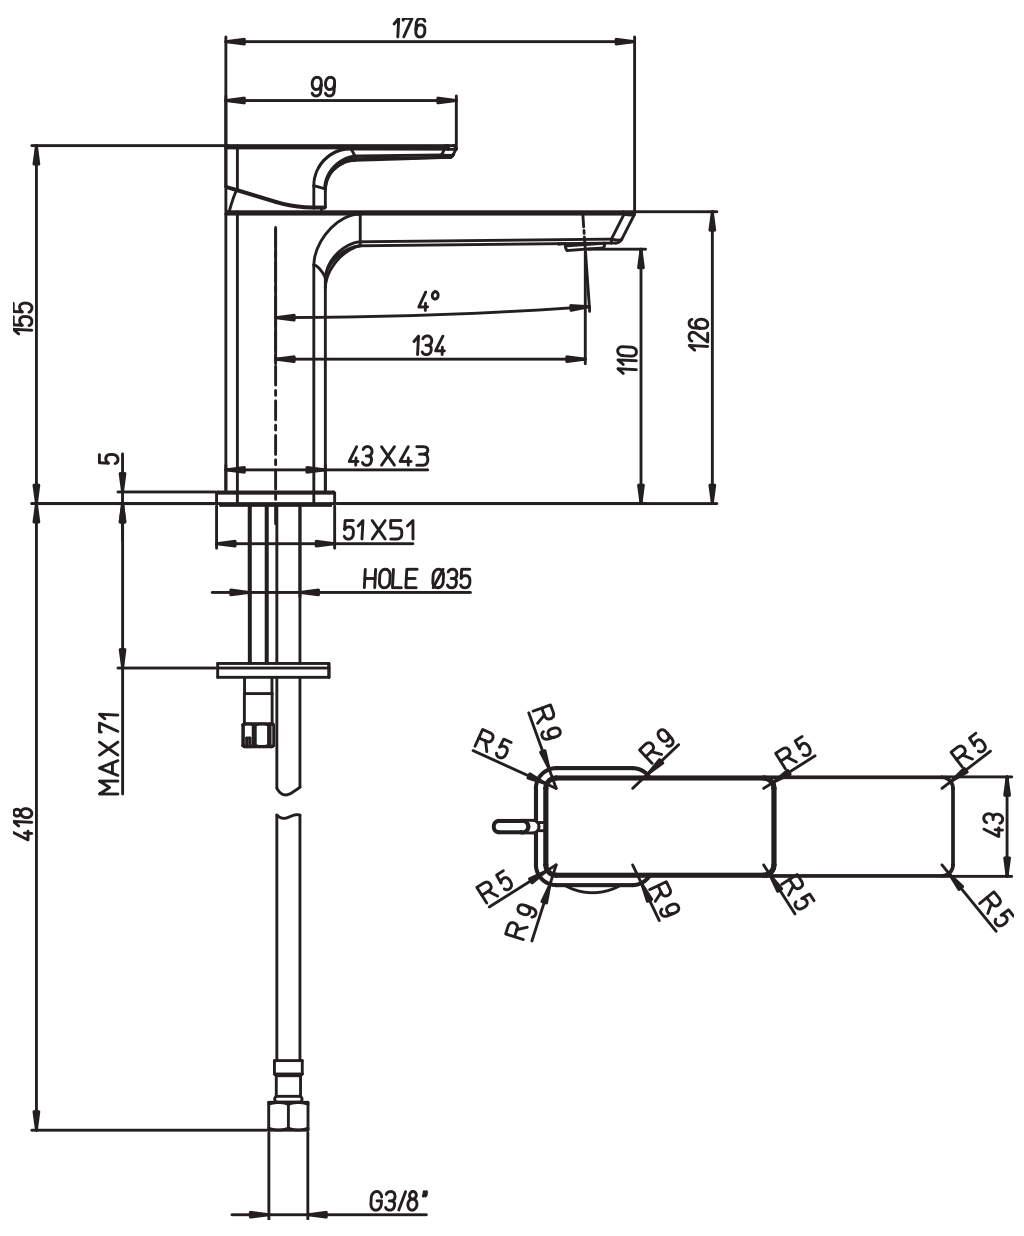

BASIN MIXERS SUBWAY 3.0

PRODUCT INFORMATION

Article title	Villeroy & Boch Subway 3.0 Single-lever basin mixer without waste, Chrome
Article number	TVW11200300061
Assembly / Assembly type	Deck-mounted
Scope of delivery	1 x tap fitting , 1 x fastening 2 x connecting hoses 1 x installation instructions
Length in mm	176
Width in mm	51
Height in mm	155
Collection	Subway 3.0
Weight in kg	1.502
Material	Brass
Surface	glossy
Colour name	Chrome
EAN number	4062373800317
Model number	TVW112003000
Air plus	An aerator enriches the water with air for a particularly soft, water-saving jet
Easy clean	Longer service life: optimum limescale removal by simply rubbing nozzles and aerators clean
Aqua smart	Sustainable, limited water flow: saving water without sacrificing on performance
Tap smartpressure	Constant water flow rate for washbasin mixers regardless of pressure fluctuations in the piping system
Length of spout in mm	134
Material	Brass
Volume	7,935
Angle jet regulator	4
Cartridge	Cartridge with ceramic discs
Handle position	Top
Number of tap holes	1
Diameter of faucet body	43
Swivel aerator	Yes
Water regulation	Water temperature is regulated 45° to each side
Thermostat	No
Cool Tap	No
Spray types	Comfort jet

COLOURS

Colour	Description	Article number	EAN	
	Chrome	TVW11200300061	4062373800317	217 GBP

CHARACTERISTICS

An aerator enriches the water with air for a particularly soft, water-saving jet

Sustainable, limited water flow: saving water without sacrificing on performance

TVW112003000

EXPLOSION DRAWINGS

BILL OF MATERIALS

No.	Article No.	Description	Quantity
1	TVP00007100000	Aerator set	1
2	TVP11200200061	Handle	1
5	TVP00000105000	Cartridge	1
8	TVP11202200000	Fastening set	1
10	TVP00013600000	Connecting hoses	1