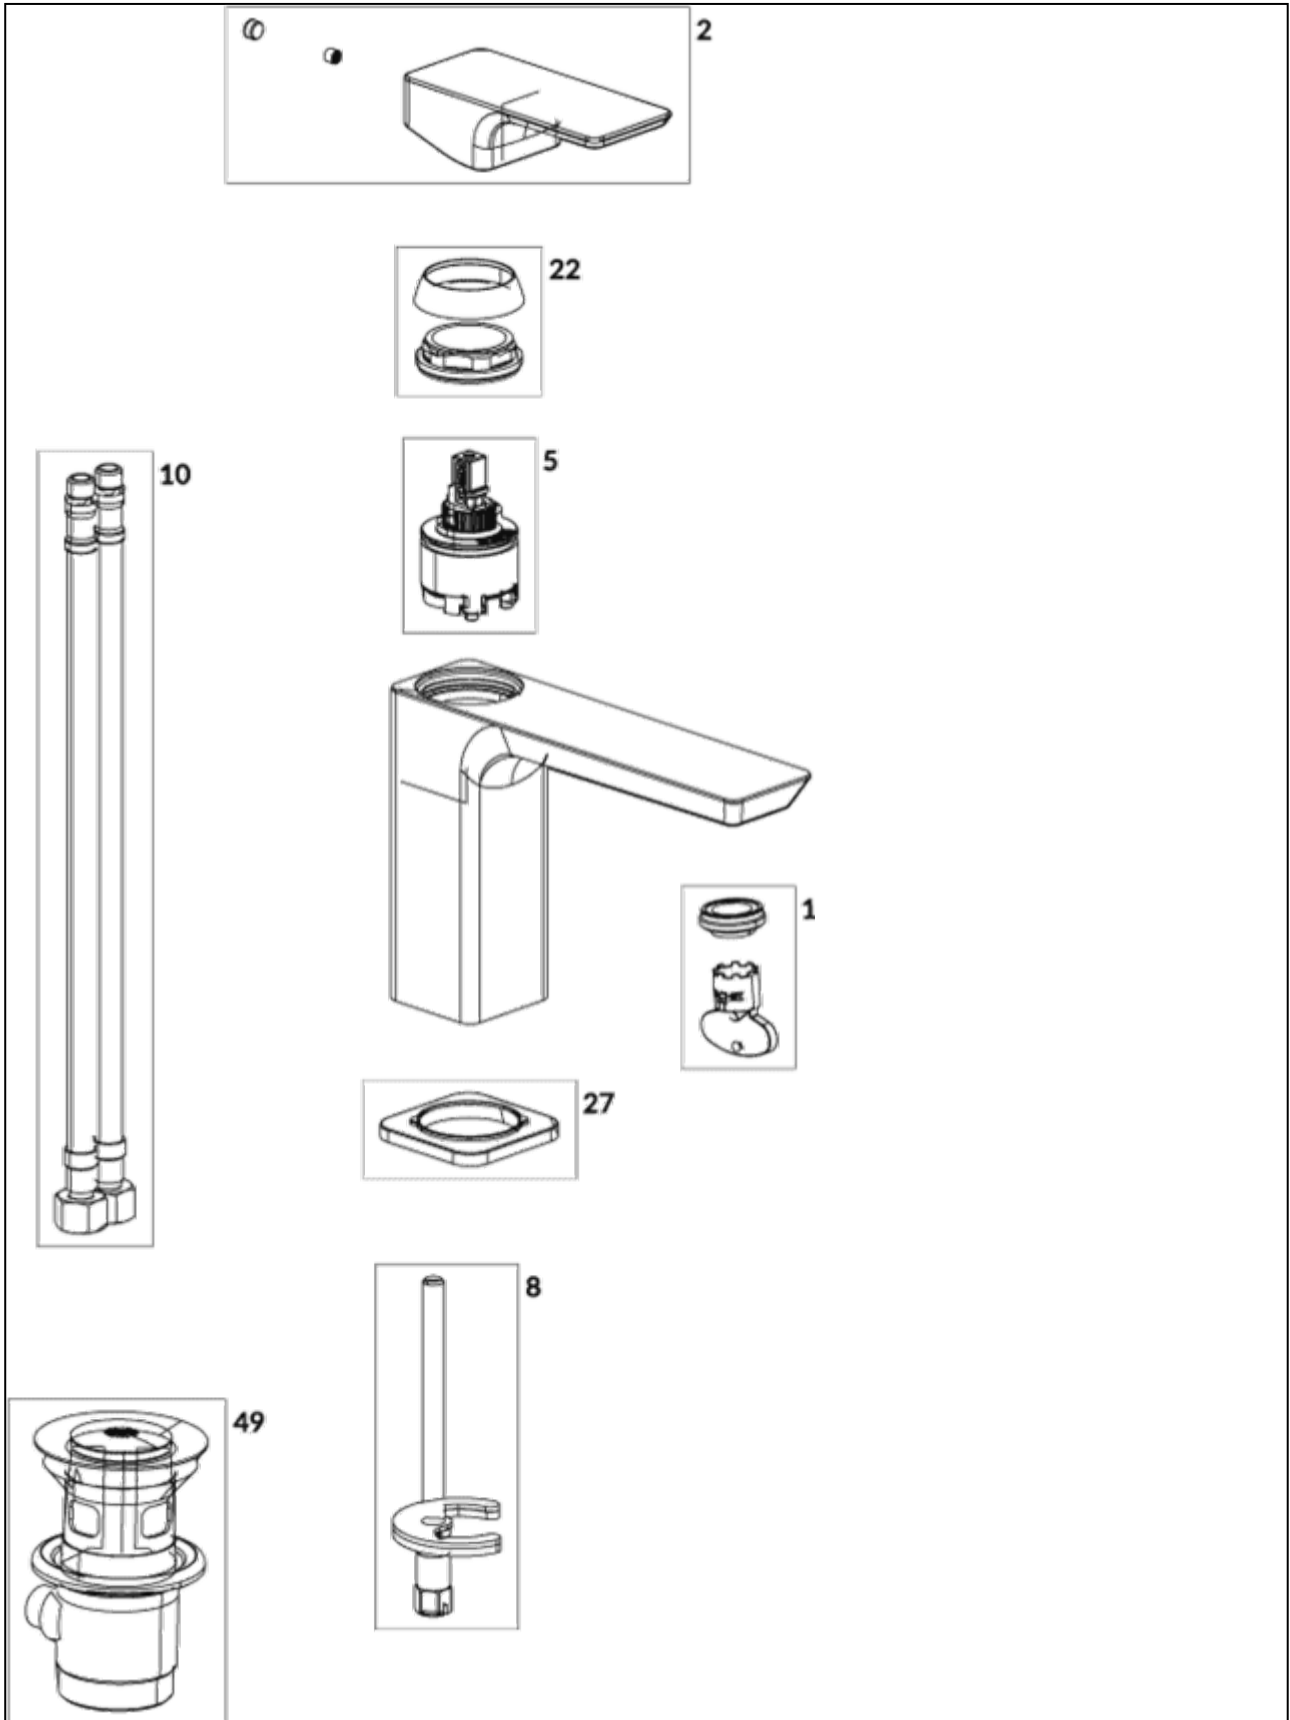

BASIN MIXERS SUBWAY 3.0

PRODUCT INFORMATION

Article title	Villeroy & Boch Subway 3.0 Single-lever basin mixer without waste, Chrome
Article number	TVW11200300061
Assembly / Assembly type	Deck-mounted
Scope of delivery	1 x tap fitting , 1 x fastening 2 x connecting hoses 1 x installation instructions
Length in mm	176
Width in mm	51
Height in mm	155
Collection	Subway 3.0
Weight in kg	1.502
Material	Brass
Surface	glossy
Colour name	Chrome
EAN number	4062373800317
Model number	TVW112003000
Air plus	An aerator enriches the water with air for a particularly soft, water-saving jet
Easy clean	Longer service life: optimum limescale removal by simply rubbing nozzles and aerators clean
Aqua smart	Sustainable, limited water flow: saving water without sacrificing on performance
Tap smartpressure	Constant water flow rate for washbasin mixers regardless of pressure fluctuations in the piping system
Length of spout in mm	134
Material	Brass
Volume	7,935
Angle jet regulator	4
Cartridge	Cartridge with ceramic discs
Handle position	Top
Number of tap holes	1
Diameter of faucet body	43
Swivel aerator	Yes
Water regulation	Water temperature is regulated 45° to each side
Thermostat	No
Cool Tap	No
Spray types	Comfort jet

COLOURS

Colour	Description	Article number	EAN	
	Chrome	TVW11200300061	4062373800317	217 GBP

CHARACTERISTICS

An aerator enriches the water with air for a particularly soft, water-saving jet

Sustainable, limited water flow: saving water without sacrificing on performance

TVW112003000

EXPLOSION DRAWINGS

BILL OF MATERIALS

No.	Article No.	Description	Quantity
1	TVP00007100000	Aerator set	1
2	TVP11200200061	Handle	1
5	TVP00000105000	Cartridge	1
8	TVP11202200000	Fastening set	1
10	TVP00013600000	Connecting hoses	1