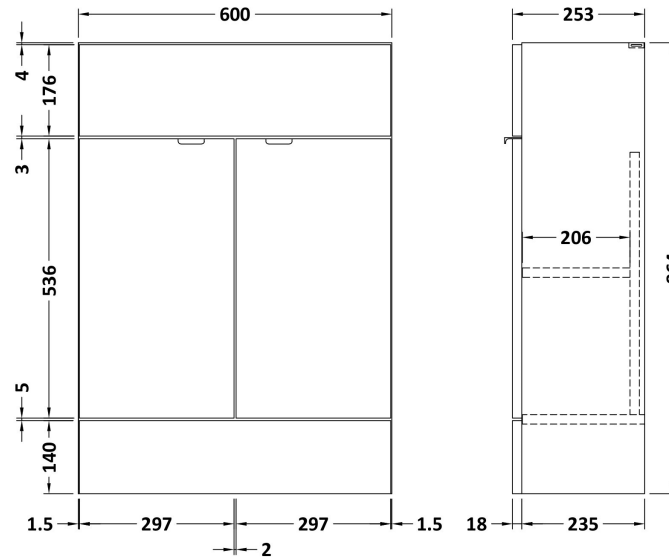

Sales Code: CBI125

Description: 1200mm Combination - Compact Option 2

Packaging Details

Barcode: 5055275887271

Sales Code: OFF107

Description: 600 Vanity Unit (255mm Deep)

Product Dimensions

Height (mm):	864
Width (mm):	600
Depth (mm):	255
Nett Weight (kg):	17

Packaging Dimensions

Height (mm):	290
Width (mm):	625
Depth (mm):	875
Gross Weight (kg):	17.5

Packaging Data

Box Colour:	Brown Cardboard Box
Box Qty:	1
Label Size:	100 x 50
Label Colour:	Not Applicable
Label Qty:	0

Sales Code: OFF181

Description: 300 Base Unit (255mm Deep)

Product Dimensions

Height (mm):	864
Width (mm):	300
Depth (mm):	255
Nett Weight (kg):	11

Packaging Dimensions

Height (mm):	290
Width (mm):	325
Depth (mm):	875
Gross Weight (kg):	11.5

Sales Code: PMB404

Description: 1200 Straight Polymarble Basin

Product Dimensions

Height (mm):	135
Width (mm):	1203
Depth (mm):	255
Nett Weight (kg):	14

Packaging Dimensions

Height (mm):	190
Width (mm):	320
Depth (mm):	1260
Gross Weight (kg):	14