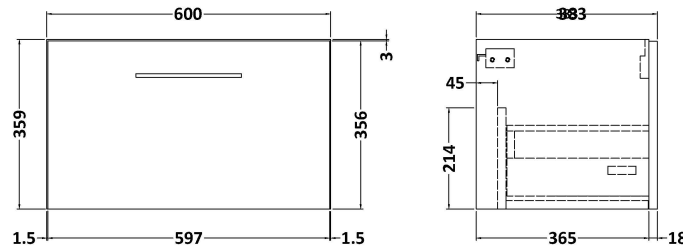

Sales Code: NVF122

Description: 600 Single Drawer Unit (365 Deep)

Product Dimensions

Height (mm):	359
Width (mm):	600
Depth (mm):	383
Nett Weight (kg):	13

Packaging Dimensions

Height (mm):	391
Width (mm):	632
Depth (mm):	391
Gross Weight (kg):	13.5

Packaging Data

Box Colour:	Brown Cardboard Box - Printed
Box Qty:	0
Label Size:	0 x 0
Label Colour:	Not Applicable
Label Qty:	0

Outer Box Dimensions (If Applicable)

Height (mm):	
Width (mm):	
Depth (mm):	
Gross Weight (kg):	
Barcode:	5056462660783

Product Details

Country of Origin:	China
Fitting Instruction:	No
CE & UKCA:	N/A
FSC Certified Materials:	Yes
Colour:	Gloss White
Construction Method:	Cam & Wood Dowel
Construction Type:	Rigid
Cabinet Finish:	MFC Painted Gloss
Fascia Finish:	Mdf Painted Gloss
Cabinet Thickness (mm):	16
Fascia Thickness (mm):	18
Drawer Included:	Yes
Drawer Type:	80mm High Metal S/C Inc Galler
No of Shelves:	0
Hinge Type:	Not Applicable
Hinge Included:	Not Applicable
Adjustable Legs:	No, Not Required
Fixings Included:	Yes
Handle Style:	Contemporary
Waste Shroud:	Yes
Handle Included:	Yes, Supplied
Handle Type:	D-Shape