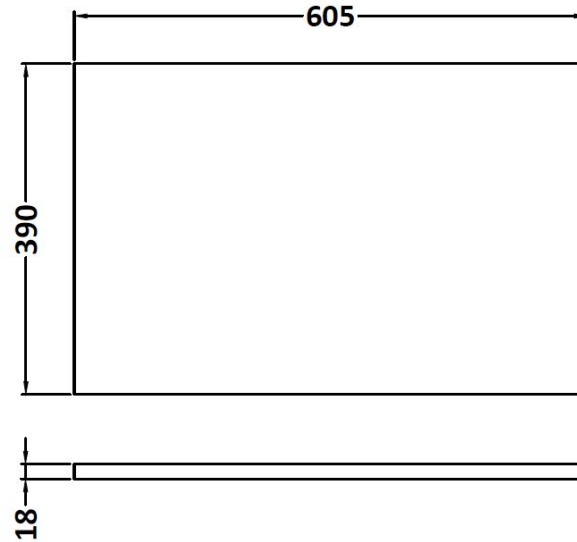

Height (mm):	359
Width (mm):	600
Depth (mm):	383
Nett Weight (kg):	13

**Packaging Dimensions**

Height (mm):	391
Width (mm):	632
Depth (mm):	391
Gross Weight (kg):	13.5

**Packaging Data**

Box Colour:	Brown Cardboard Box - Printed
Box Qty:	0
Label Size:	0 x 0
Label Colour:	Not Applicable
Label Qty:	0

### Product Dimensions

Height (mm):	18
Width (mm):	605
Depth (mm):	390
Nett Weight (kg):	2.5

### Packaging Dimensions

Height (mm):	25
Width (mm):	625
Depth (mm):	410
Gross Weight (kg):	3

### Product Dimensions

Height (mm):	22
Width (mm):	605
Depth (mm):	390
Nett Weight (kg):	2