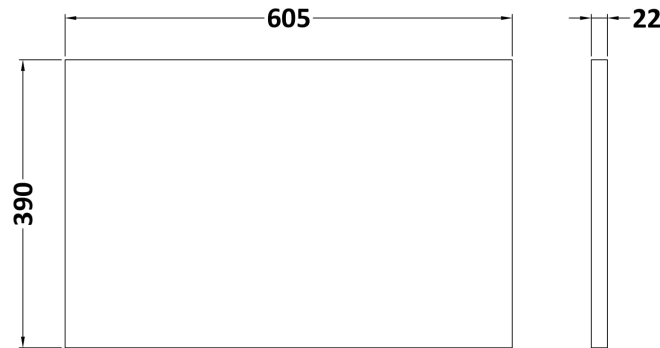

Sales Code: LSW600

Description: Laminate Worktop 605X390x22mm

Product Dimensions

Height (mm):	22
Width (mm):	605
Depth (mm):	390
Nett Weight (kg):	2

Packaging Dimensions

Height (mm):	25
Width (mm):	610
Depth (mm):	455
Gross Weight (kg):	2

Packaging Data

Box Colour:	Brown Cardboard Box
Box Qty:	1
Label Size:	100 x 50
Label Colour:	White Label
Label Qty:	1

Outer Box Dimensions (If Applicable)

Height (mm):	
Width (mm):	
Depth (mm):	
Gross Weight (kg):	
Barcode:	5056211874188

Product Details

Country of Origin:	United Kingdom
Fitting Instruction:	No
CE & UKCA:	N/A
FSC Certified Materials:	Yes
Colour:	Sparkling White
Construction Method:	Not Applicable
Construction Type:	Not Applicable
Cabinet Finish:	Not Applicable
Fascia Finish:	MFC Laminated
Cabinet Thickness (mm):	
Fascia Thickness (mm):	22
Drawer Included:	No
Drawer Type:	Not Applicable
No of Shelves:	0
Hinge Type:	Not Applicable
Hinge Included:	No
Adjustable Legs:	No, Not Required
Fixings Included:	No
Handle Style:	Not Applicable
Waste Shroud:	Not Applicable
Handle Included:	No
Handle Type:	Not Applicable