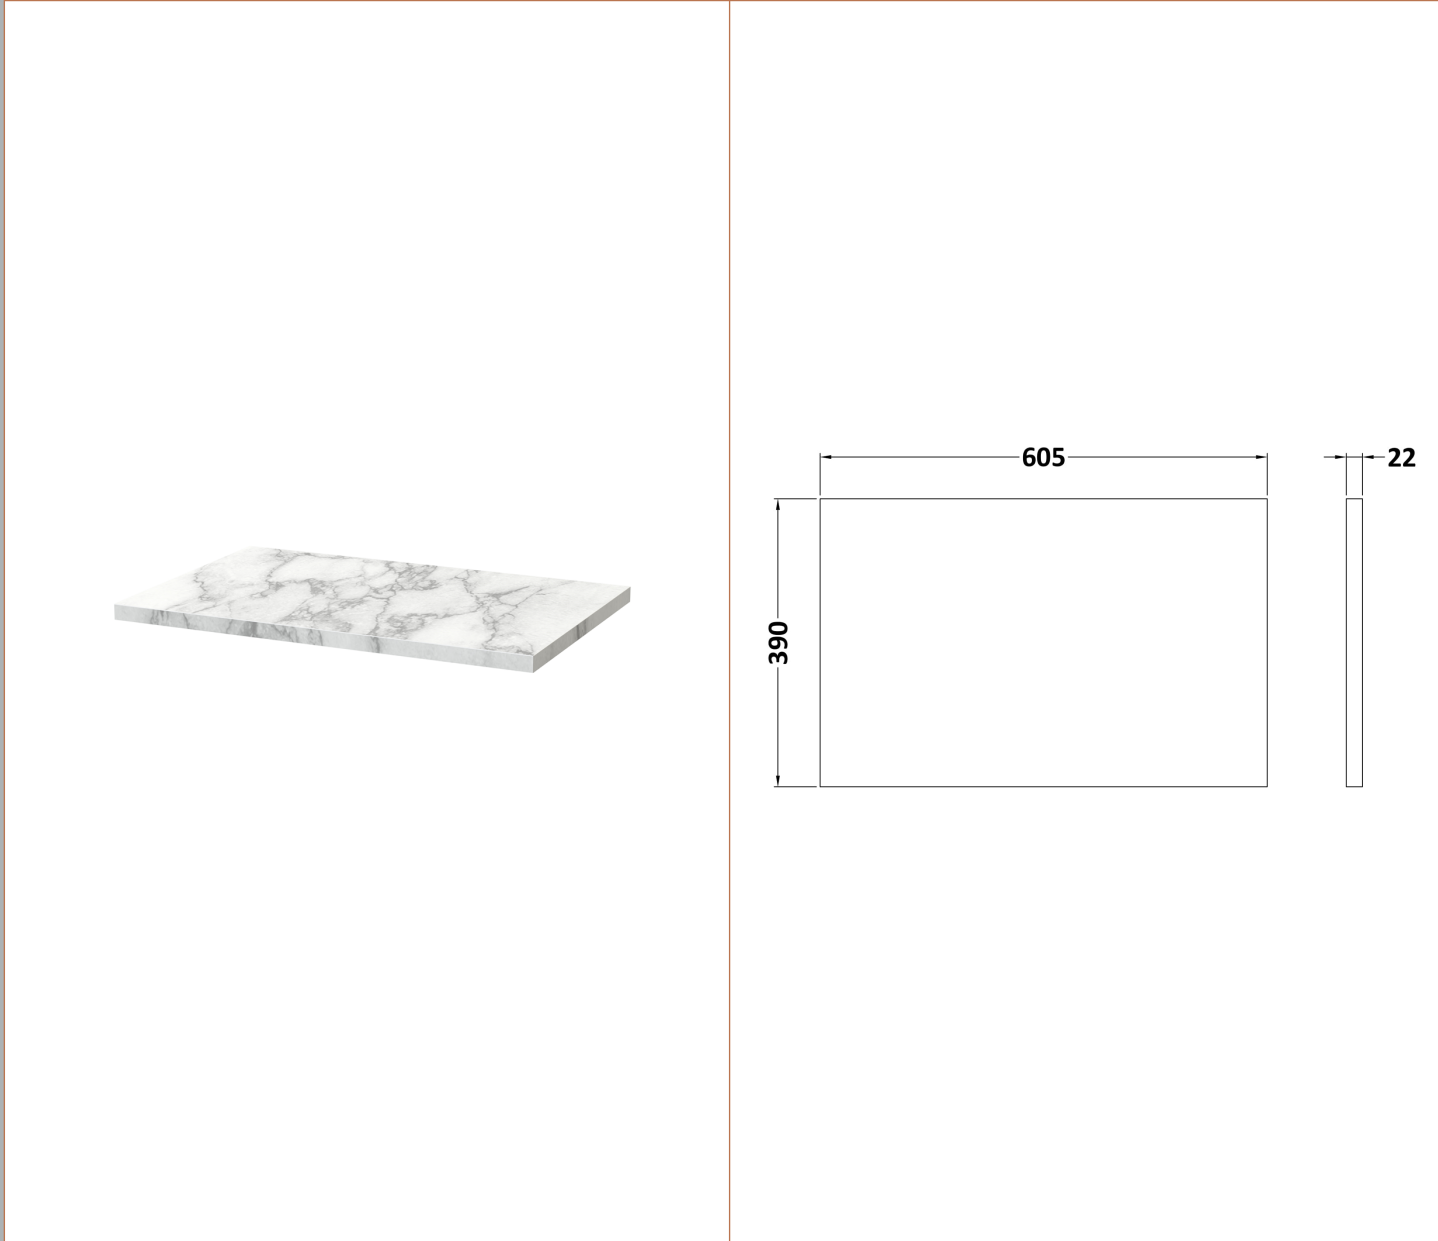

Sales Code: LCM600

Description: Laminate Worktop 605X390x22mm

Product Dimensions

Height (mm):	22
Width (mm):	605
Depth (mm):	390
Nett Weight (kg):	2

Packaging Dimensions

Height (mm):	25
Width (mm):	610
Depth (mm):	455
Gross Weight (kg):	2

Packaging Data

Box Colour:	Brown Cardboard Box
Box Qty:	1
Label Size:	100 x 50
Label Colour:	White Label
Label Qty:	1

Outer Box Dimensions (If Applicable)

Height (mm):	
Width (mm):	
Depth (mm):	
Gross Weight (kg):	
Barcode:	5056462624433

Product Details

Country of Origin:	United Kingdom
Fitting Instruction:	No
CE & UKCA:	N/A
FSC Certified Materials:	Yes
Colour:	Matt Carrera Marble
Construction Method:	Not Applicable
Construction Type:	Not Applicable
Cabinet Finish:	Not Applicable
Fascia Finish:	MFC Laminated
Cabinet Thickness (mm):	
Fascia Thickness (mm):	22
Drawer Included:	No
Drawer Type:	Not Applicable
No of Shelves:	0
Hinge Type:	Not Applicable
Hinge Included:	No
Adjustable Legs:	No, Not Required
Fixings Included:	No
Handle Style:	Not Applicable
Waste Shroud:	Not Applicable
Handle Included:	No
Handle Type:	Not Applicable