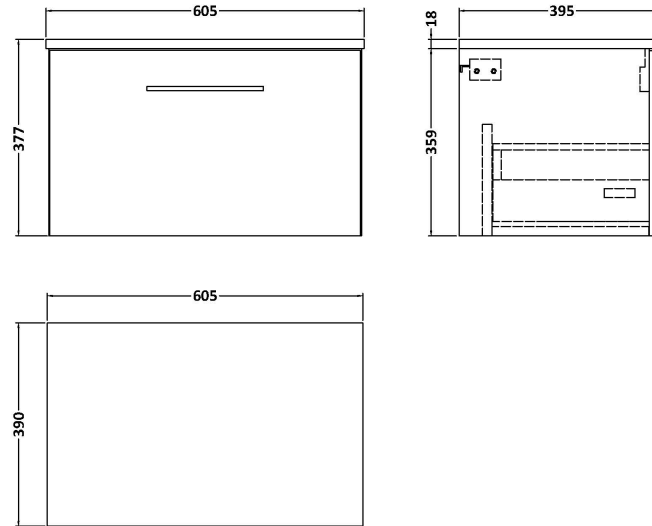

Sales Code: ARN122W

Description: 600 Wh 1-Drawer Vanity & Worktop

Packaging Details

Barcode: 5056462667379