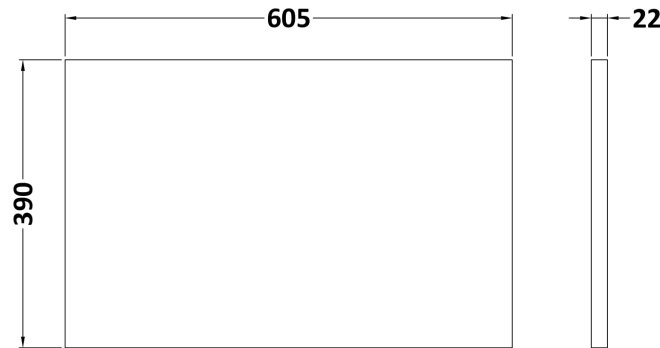

### Product Dimensions

Height (mm):	22
Width (mm):	605
Depth (mm):	390
Nett Weight (kg):	2

**Sales Code:** LCM600

**Description:** Laminate Worktop 605X390x22mm

**Product Dimensions**

Height (mm):	22
Width (mm):	605
Depth (mm):	390
Nett Weight (kg):	2

**Packaging Dimensions**

Height (mm):	25
Width (mm):	610
Depth (mm):	455
Gross Weight (kg):	2

**Packaging Data**

Box Colour:	Brown Cardboard Box
Box Qty:	1
Label Size:	100 x 50
Label Colour:	White Label
Label Qty:	1

**Outer Box Dimensions (If Applicable)**

Height (mm):	
Width (mm):	
Depth (mm):	
Gross Weight (kg):	
Barcode:	5056462624433