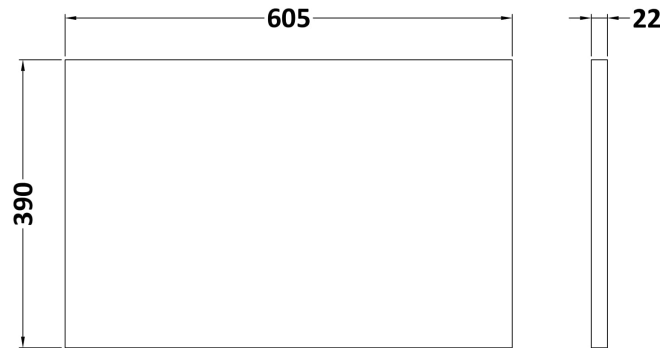

### Product Dimensions

Height (mm):	18
Width (mm):	605
Depth (mm):	390
Nett Weight (kg):	2.5

### Packaging Dimensions

Height (mm):	25
Width (mm):	625
Depth (mm):	410
Gross Weight (kg):	3

### Outer Box Dimensions (If Applicable)

Height (mm):	
Width (mm):	
Depth (mm):	
Gross Weight (kg):	
Barcode:	5055275826263

### Product Dimensions

Height (mm):	22
Width (mm):	605
Depth (mm):	390
Nett Weight (kg):	2