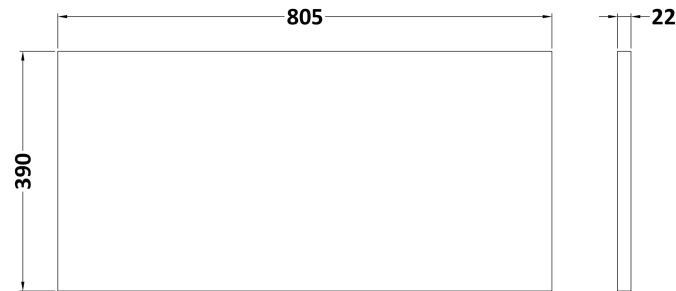

Sales Code: LCM800

Description: Laminate Worktop 805X390x22mm

Product Dimensions

Height (mm):	22
Width (mm):	805
Depth (mm):	390
Nett Weight (kg):	2.75

Packaging Dimensions

Height (mm):	25
Width (mm):	810
Depth (mm):	455
Gross Weight (kg):	2.75

Sales Code: LSB800

Description: Laminate Worktop 805X390x22mm

Product Dimensions

Height (mm):	22
Width (mm):	805
Depth (mm):	390
Nett Weight (kg):	2.75

Packaging Dimensions

Height (mm):	25
Width (mm):	810
Depth (mm):	455
Gross Weight (kg):	2.75

Packaging Data

Box Colour:	Brown Cardboard Box
Box Qty:	1
Label Size:	100 x 50
Label Colour:	White Label
Label Qty:	1

Outer Box Dimensions (If Applicable)

Height (mm):	
Width (mm):	
Depth (mm):	
Gross Weight (kg):	
Barcode:	5056211874140

Sales Code: LSW800

Description: Laminate Worktop 805X390x22mm

Product Dimensions

Height (mm):	22
Width (mm):	805
Depth (mm):	390
Nett Weight (kg):	2.75

Packaging Dimensions

Height (mm):	25
Width (mm):	810
Depth (mm):	455
Gross Weight (kg):	2.75