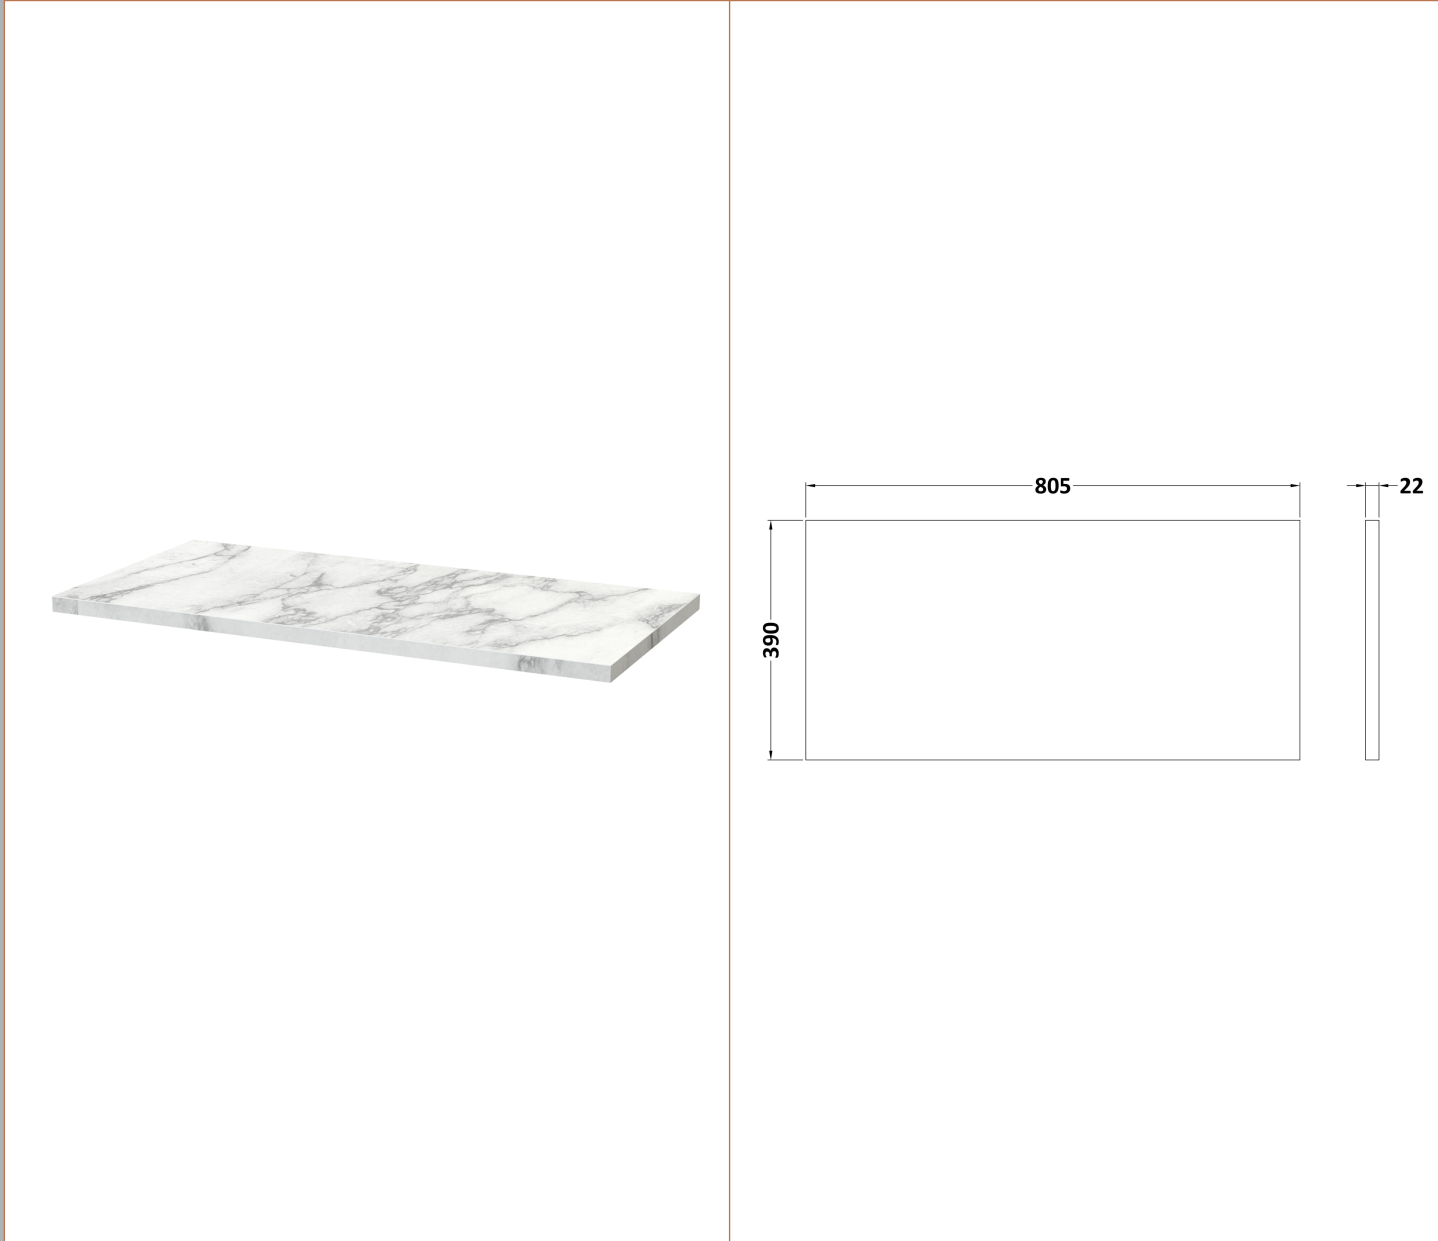

Sales Code: MWD170

Description: 800 Worktop (805X390x18mm)

Product Dimensions

Height (mm):	18
Width (mm):	805
Depth (mm):	390
Nett Weight (kg):	3.5

Packaging Dimensions

Height (mm):	25
Width (mm):	825
Depth (mm):	410
Gross Weight (kg):	3.5

Sales Code: LBG800

Description: Laminate Worktop 805X390x22mm

Product Dimensions

Height (mm):	22
Width (mm):	805
Depth (mm):	390
Nett Weight (kg):	2.75

Packaging Dimensions

Height (mm):	25
Width (mm):	810
Depth (mm):	455
Gross Weight (kg):	2.75

Packaging Data

Box Colour:	Brown Cardboard Box
Box Qty:	1
Label Size:	100 x 50
Label Colour:	White Label
Label Qty:	1

Outer Box Dimensions (If Applicable)

Height (mm):	
Width (mm):	
Depth (mm):	
Gross Weight (kg):	
Barcode:	5056211874133

Sales Code: LCM800

Description: Laminate Worktop 805X390x22mm

Product Dimensions

Height (mm):	22
Width (mm):	805
Depth (mm):	390
Nett Weight (kg):	2.75

Packaging Dimensions

Height (mm):	25
Width (mm):	810
Depth (mm):	455
Gross Weight (kg):	2.75