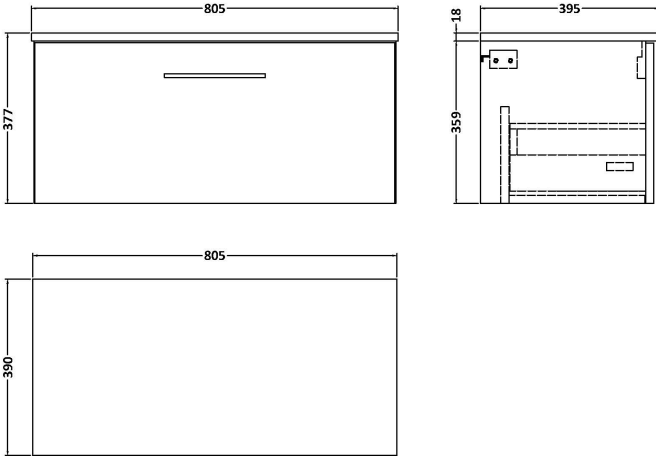

Sales Code: ARN125W

Description: 800 Wh 1-Drawer Vanity & Worktop

Packaging Details

Barcode: 5056462668635

Sales Code: NVF125

Description: 800 Single Drawer Unit (365 Deep)

Product Dimensions

Height (mm):	359
Width (mm):	800
Depth (mm):	383
Nett Weight (kg):	17

Packaging Dimensions

Height (mm):	391
Width (mm):	832
Depth (mm):	391
Gross Weight (kg):	17.5

Packaging Data

Box Colour:	Brown Cardboard Box - Printed
Box Qty:	0
Label Size:	0 x 0
Label Colour:	Not Applicable
Label Qty:	0

Sales Code: MWD170

Description: 800 Worktop (805X390x18mm)

Product Dimensions

Height (mm):	18
Width (mm):	805
Depth (mm):	390
Nett Weight (kg):	3.5

Packaging Dimensions

Height (mm):	25
Width (mm):	825
Depth (mm):	410
Gross Weight (kg):	3.5

Sales Code: LBG800

Description: Laminate Worktop 805X390x22mm

Product Dimensions

Height (mm):	22
Width (mm):	805
Depth (mm):	390
Nett Weight (kg):	2.75

Packaging Dimensions

Height (mm):	25
Width (mm):	810
Depth (mm):	455
Gross Weight (kg):	2.75