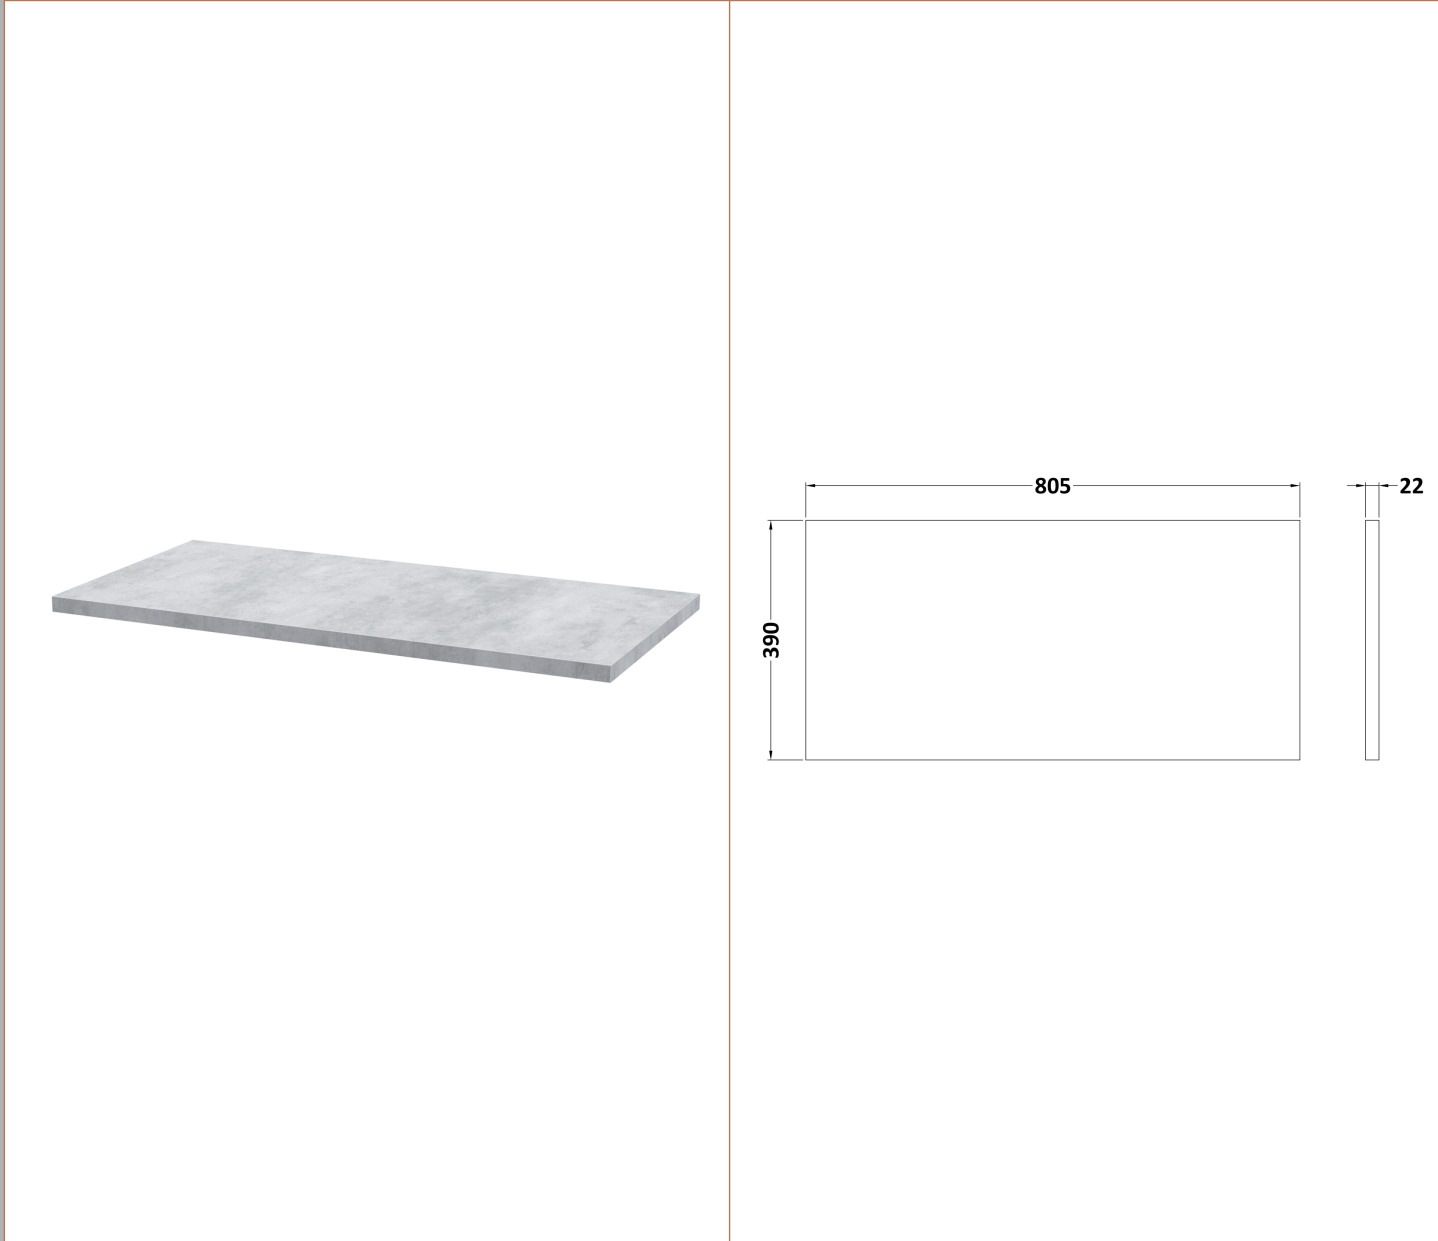

Sales Code: MWD170

Description: 800 Worktop (805X390x18mm)

Product Dimensions

Height (mm):	18
Width (mm):	805
Depth (mm):	390
Nett Weight (kg):	3.5

Packaging Dimensions

Height (mm):	25
Width (mm):	825
Depth (mm):	410
Gross Weight (kg):	3.5

Sales Code: LBG800

Description: Laminate Worktop 805X390x22mm

Product Dimensions

Height (mm):	22
Width (mm):	805
Depth (mm):	390
Nett Weight (kg):	2.75

Packaging Dimensions

Height (mm):	25
Width (mm):	810
Depth (mm):	455
Gross Weight (kg):	2.75