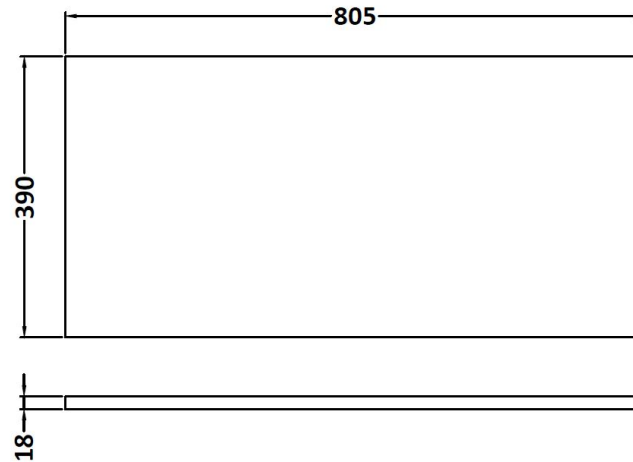

Packaging Dimensions

Height (mm):	391
Width (mm):	832
Depth (mm):	391
Gross Weight (kg):	17.5

Packaging Data

Box Colour:	Brown Cardboard Box - Printed
Box Qty:	0
Label Size:	0 x 0
Label Colour:	Not Applicable
Label Qty:	0

Outer Box Dimensions (If Applicable)

Height (mm):	
Width (mm):	
Depth (mm):	
Gross Weight (kg):	
Barcode:	5056462660851

Product Details

Country of Origin:	China
Fitting Instruction:	No
CE & UKCA:	N/A
FSC Certified Materials:	Yes
Colour:	Gloss White
Construction Method:	Cam & Wood Dowel
Construction Type:	Rigid
Cabinet Finish:	MFC Painted Gloss
Fascia Finish:	Mdf Painted Gloss
Cabinet Thickness (mm):	16
Fascia Thickness (mm):	18
Drawer Included:	Yes
Drawer Type:	80mm High Metal S/C Inc Galler
No of Shelves:	0
Hinge Type:	Not Applicable
Hinge Included:	Not Applicable
Adjustable Legs:	No, Not Required
Fixings Included:	Yes
Handle Style:	Contemporary
Waste Shroud:	Yes
Handle Included:	Yes, Supplied
Handle Type:	D-Shape

Sales Code: MWD170

Description: 800 Worktop (805X390x18mm)

Product Dimensions

Height (mm):	18
Width (mm):	805
Depth (mm):	390
Nett Weight (kg):	3.5

Packaging Dimensions

Height (mm):	25
Width (mm):	825
Depth (mm):	410
Gross Weight (kg):	3.5

Sales Code: LBG800

Description: Laminate Worktop 805X390x22mm

Product Dimensions

Height (mm):	22
Width (mm):	805
Depth (mm):	390
Nett Weight (kg):	2.75

Packaging Dimensions

Height (mm):	25
Width (mm):	810
Depth (mm):	455
Gross Weight (kg):	2.75