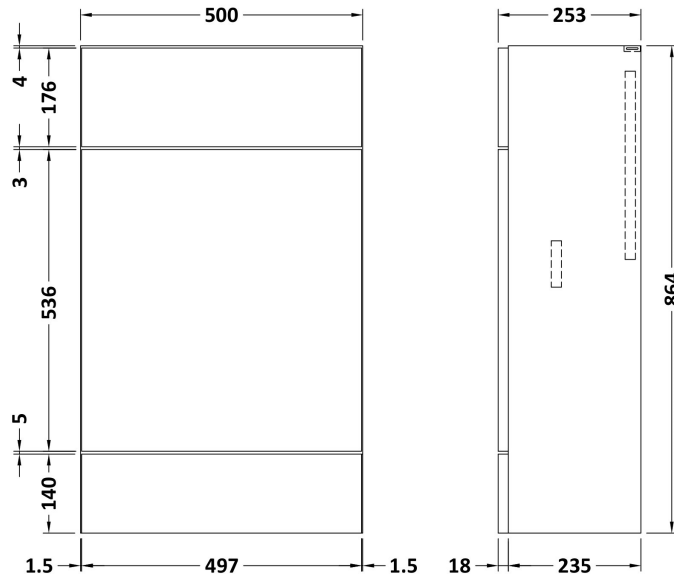

Sales Code: CBI126

Description: 1000mm Combination - Fd - Lh

Packaging Details

Barcode: 5055275887288

Sales Code: OFF106

Description: 500 Vanity Unit (355mm Deep)

Product Dimensions

Height (mm):	864
Width (mm):	500
Depth (mm):	355
Nett Weight (kg):	18

Packaging Dimensions

Height (mm):	375
Width (mm):	520
Depth (mm):	900
Gross Weight (kg):	18.5

Packaging Data

Box Colour:	Brown Cardboard Box
Box Qty:	1
Label Size:	100 x 50
Label Colour:	Not Applicable
Label Qty:	0

Sales Code: OFF145

Description: 500 Wc Unit (255mm Deep)

Product Dimensions

Height (mm):	864
Width (mm):	500
Depth (mm):	255
Nett Weight (kg):	11.5

Packaging Dimensions

Height (mm):	290
Width (mm):	525
Depth (mm):	875
Gross Weight (kg):	12

Sales Code: PMB412L

Description: 1000 L Shaped Basin Lh

Product Dimensions

Height (mm):	135
Width (mm):	1003
Depth (mm):	355
Nett Weight (kg):	15

Packaging Dimensions

Height (mm):	190
Width (mm):	420
Depth (mm):	1060
Gross Weight (kg):	15