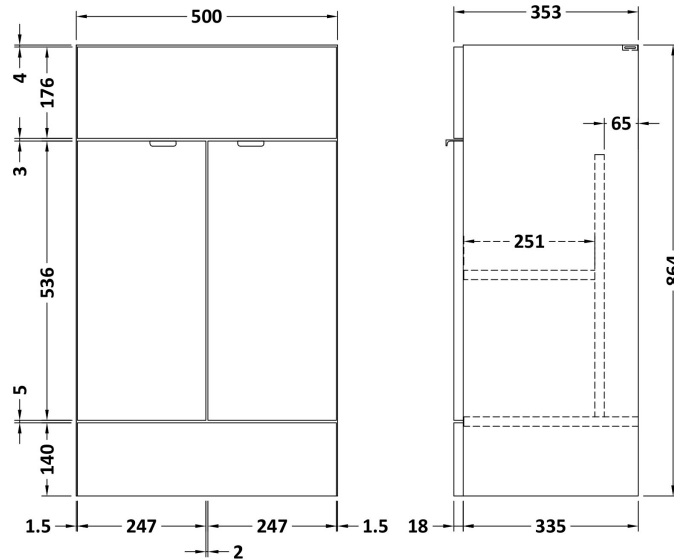

Sales Code: CBI126

Description: 1000mm Combination - Fd - Lh

Packaging Details

Barcode: 5055275887288

Sales Code: OFF106

Description: 500 Vanity Unit (355mm Deep)

Product Dimensions

Height (mm):	864
Width (mm):	500
Depth (mm):	355
Nett Weight (kg):	18

Packaging Dimensions

Height (mm):	375
Width (mm):	520
Depth (mm):	900
Gross Weight (kg):	18.5

Packaging Data

Box Colour:	Brown Cardboard Box
Box Qty:	1
Label Size:	100 x 50
Label Colour:	Not Applicable
Label Qty:	0

Sales Code: OFF145

Description: 500 Wc Unit (255mm Deep)

Product Dimensions

Height (mm):	864
Width (mm):	500
Depth (mm):	255
Nett Weight (kg):	11.5

Packaging Dimensions

Height (mm):	290
Width (mm):	525
Depth (mm):	875
Gross Weight (kg):	12

Sales Code: PMB412L

Description: 1000 L Shaped Basin Lh

Product Dimensions

Height (mm):	135
Width (mm):	1003
Depth (mm):	355
Nett Weight (kg):	15

Packaging Dimensions

Height (mm):	190
Width (mm):	420
Depth (mm):	1060
Gross Weight (kg):	15