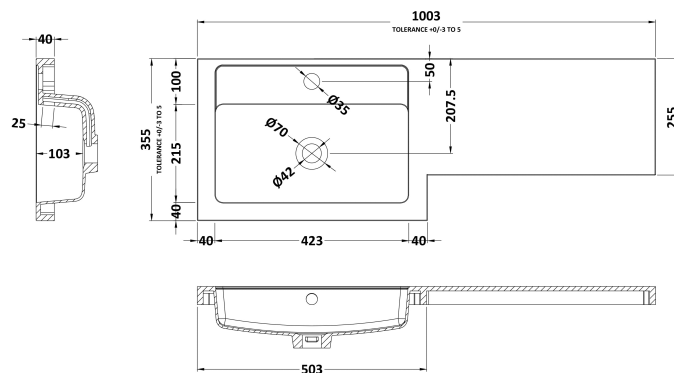

Packaging Dimensions

Height (mm):	375
Width (mm):	520
Depth (mm):	900
Gross Weight (kg):	18.5

Packaging Data

Box Colour:	Brown Cardboard Box
Box Qty:	1
Label Size:	100 x 50
Label Colour:	Not Applicable
Label Qty:	0

Sales Code: OFF145

Description: 500 Wc Unit (255mm Deep)

Product Dimensions

Height (mm):	864
Width (mm):	500
Depth (mm):	255
Nett Weight (kg):	11.5

Packaging Dimensions

Height (mm):	290
Width (mm):	525
Depth (mm):	875
Gross Weight (kg):	12

Packaging Data

Box Colour:	Brown Cardboard Box
Box Qty:	1
Label Size:	100 x 50
Label Colour:	Not Applicable
Label Qty:	0

Outer Box Dimensions (If Applicable)

Height (mm):	
Width (mm):	
Depth (mm):	
Gross Weight (kg):	
Barcode:	5055275816752

Sales Code: PMB412L

Description: 1000 L Shaped Basin Lh

Product Dimensions

Height (mm):	135
Width (mm):	1003
Depth (mm):	355
Nett Weight (kg):	15

Packaging Dimensions

Height (mm):	190
Width (mm):	420
Depth (mm):	1060
Gross Weight (kg):	15