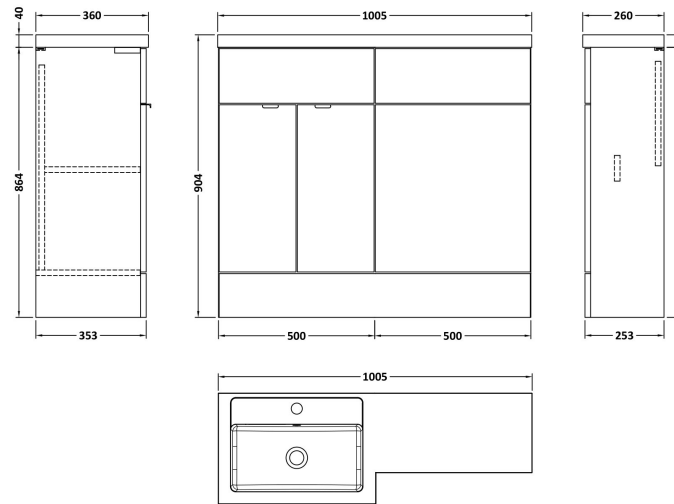

Sales Code: CBI126

Description: 1000mm Combination - Fd - Lh

Packaging Details

Barcode: 5055275887288

Sales Code: OFF106

Description: 500 Vanity Unit (355mm Deep)

Product Dimensions

Height (mm):	864
Width (mm):	500
Depth (mm):	355
Nett Weight (kg):	18

Packaging Dimensions

Height (mm):	375
Width (mm):	520
Depth (mm):	900
Gross Weight (kg):	18.5

Packaging Data

Box Colour:	Brown Cardboard Box
Box Qty:	1
Label Size:	100 x 50
Label Colour:	Not Applicable
Label Qty:	0

Sales Code: OFF145

Description: 500 Wc Unit (255mm Deep)

Product Dimensions

Height (mm):	864
Width (mm):	500
Depth (mm):	255
Nett Weight (kg):	11.5

Packaging Dimensions

Height (mm):	290
Width (mm):	525
Depth (mm):	875
Gross Weight (kg):	12

Sales Code: PMB412L

Description: 1000 L Shaped Basin Lh

Product Dimensions

Height (mm):	135
Width (mm):	1003
Depth (mm):	355
Nett Weight (kg):	15

Packaging Dimensions

Height (mm):	190
Width (mm):	420
Depth (mm):	1060
Gross Weight (kg):	15