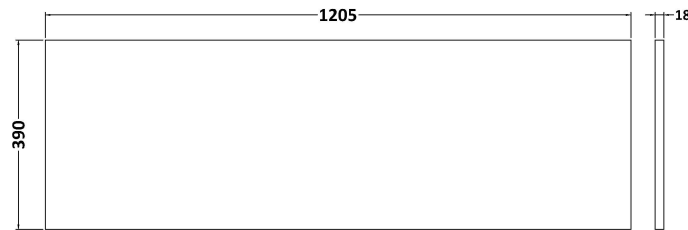

### Product Dimensions

Height (mm):	800
Width (mm):	600
Depth (mm):	383
Nett Weight (kg):	26

### Packaging Dimensions

Height (mm):	835
Width (mm):	632
Depth (mm):	391
Gross Weight (kg):	26.5

### Outer Box Dimensions (If Applicable)

Height (mm):	
Width (mm):	
Depth (mm):	
Gross Weight (kg):	
Barcode:	5056462660646

**Sales Code:** MWD120

**Description:** 1200 Worktop (1205X390x18mm)

**Product Dimensions**

Height (mm):	18
Width (mm):	1205
Depth (mm):	390
Nett Weight (kg):	5

**Packaging Dimensions**

Height (mm):	25
Width (mm):	1225
Depth (mm):	410
Gross Weight (kg):	5