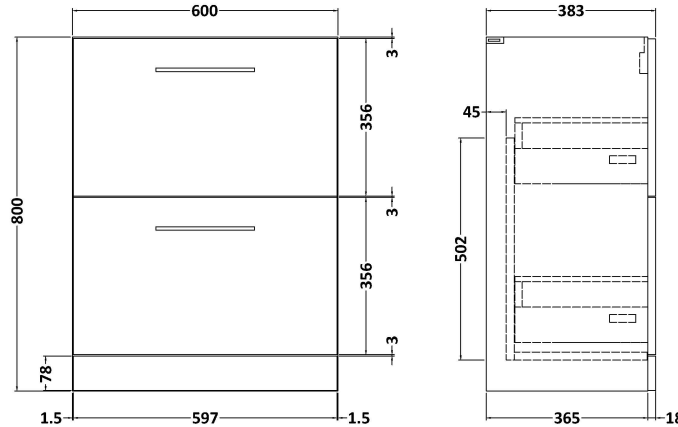

### Product Dimensions

Height (mm):	800
Width (mm):	600
Depth (mm):	383
Nett Weight (kg):	26

### Packaging Dimensions

Height (mm):	835
Width (mm):	632
Depth (mm):	391
Gross Weight (kg):	26.5

### Outer Box Dimensions (If Applicable)

Height (mm):	
Width (mm):	
Depth (mm):	
Gross Weight (kg):	
Barcode:	5056462660646

**Sales Code:** MWD120

**Description:** 1200 Worktop (1205X390x18mm)

**Product Dimensions**

Height (mm):	18
Width (mm):	1205
Depth (mm):	390
Nett Weight (kg):	5

**Packaging Dimensions**

Height (mm):	25
Width (mm):	1225
Depth (mm):	410
Gross Weight (kg):	5