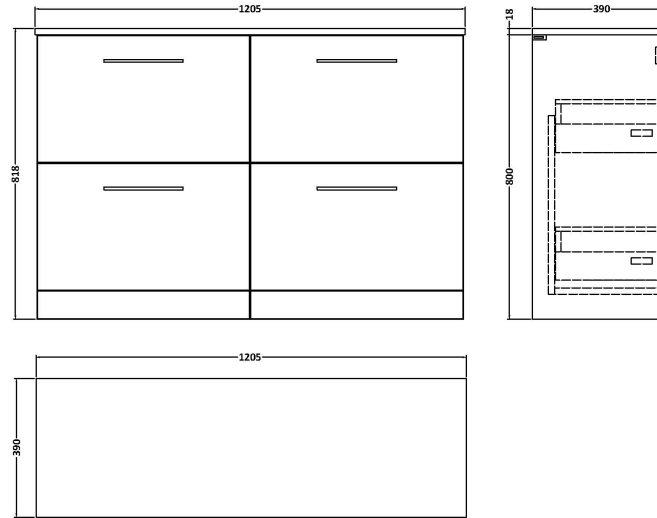

Sales Code: ARN133W2

Description: 1200 Fs 4-Drawer Vanity & Worktop

Packaging Details

Barcode: 5056462669670