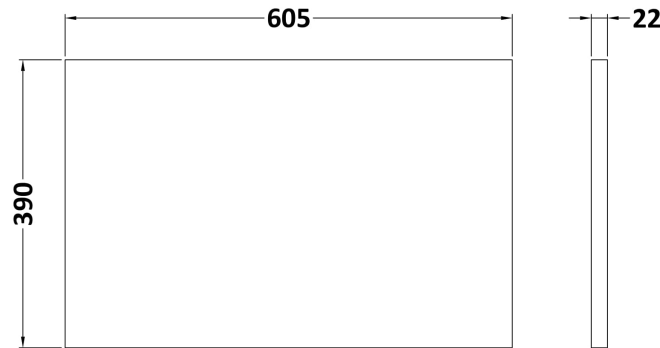

Sales Code: LBG600

Description: Laminate Worktop 605X390x22mm

Product Dimensions

Height (mm):	22
Width (mm):	605
Depth (mm):	390
Nett Weight (kg):	2

Packaging Dimensions

Height (mm):	25
Width (mm):	610
Depth (mm):	455
Gross Weight (kg):	2

Sales Code: LCM600

Description: Laminate Worktop 605X390x22mm

Product Dimensions	
Height (mm):	22
Width (mm):	605
Depth (mm):	390
Nett Weight (kg):	2
Packaging Dimensions	
Height (mm):	25
Width (mm):	610
Depth (mm):	455
Gross Weight (kg):	2
Packaging Data	
Box Colour:	Brown Cardboard Box
Box Qty:	1
Label Size:	100 x 50
Label Colour:	White Label
Label Qty:	1
Outer Box Dimensions (If Applicable)	
Height (mm):	
Width (mm):	
Depth (mm):	
Gross Weight (kg):	
Barcode:	5056462624433
Product Details	
Country of Origin:	United Kingdom
Fitting Instruction:	No
CE & UKCA:	N/A
FSC Certified Materials:	Yes
Colour:	Matt Carrera Marble
Construction Method:	Not Applicable
Construction Type:	Not Applicable
Cabinet Finish:	Not Applicable
Fascia Finish:	MFC Laminated
Cabinet Thickness (mm):	
Fascia Thickness (mm):	22
Drawer Included:	No
Drawer Type:	Not Applicable
No of Shelves:	0
Hinge Type:	Not Applicable
Hinge Included:	No
Adjustable Legs:	No, Not Required
Fixings Included:	No
Handle Style:	Not Applicable
Waste Shroud:	Not Applicable
Handle Included:	No
Handle Type:	Not Applicable

Sales Code: LSB600

Description: Laminate Worktop 605X390x22mm

Product Dimensions

Height (mm):	22
Width (mm):	605
Depth (mm):	390
Nett Weight (kg):	2

Packaging Dimensions

Height (mm):	25
Width (mm):	610
Depth (mm):	455
Gross Weight (kg):	2

Packaging Data

Box Colour:	Brown Cardboard Box
Box Qty:	1
Label Size:	100 x 50
Label Colour:	White Label
Label Qty:	1

Outer Box Dimensions (If Applicable)

Height (mm):	
Width (mm):	
Depth (mm):	
Gross Weight (kg):	
Barcode:	5056211874171