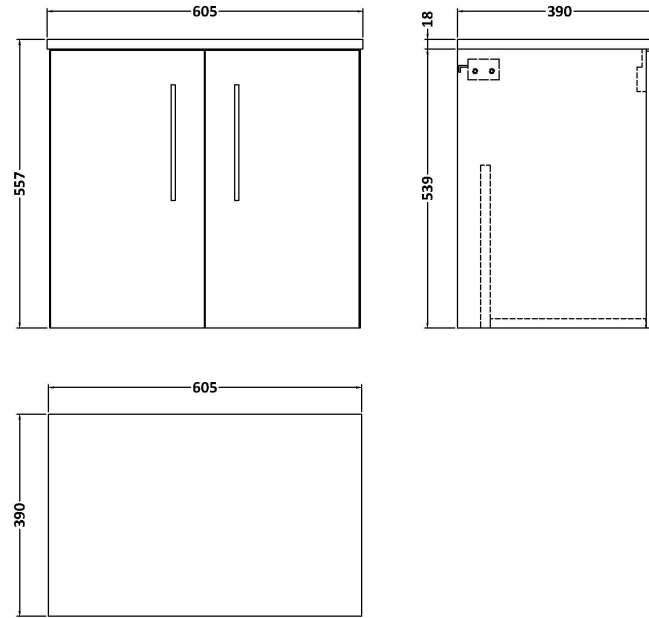

Sales Code: ARN123W

Description: 600 Wh 2-Door Vanity & Worktop

Packaging Details

Barcode: 5056462667799

Sales Code: NVF123

Description: 600 Wh 2-Door Unit (365 Deep)

Product Dimensions

Height (mm):	539
Width (mm):	600
Depth (mm):	383
Nett Weight (kg):	14.2

Packaging Dimensions

Height (mm):	560
Width (mm):	620
Depth (mm):	405
Gross Weight (kg):	14.7

Packaging Data

Box Colour:	Brown Cardboard Box - Printed
Box Qty:	0
Label Size:	0 x 0
Label Colour:	Not Applicable
Label Qty:	0

Sales Code: MWD160

Description: 600 Worktop (605X390x18mm)

Product Dimensions

Height (mm):	18
Width (mm):	605
Depth (mm):	390
Nett Weight (kg):	2.5

Packaging Dimensions

Height (mm):	25
Width (mm):	625
Depth (mm):	410
Gross Weight (kg):	3

Sales Code: LBG600

Description: Laminate Worktop 605X390x22mm

Product Dimensions

Height (mm):	22
Width (mm):	605
Depth (mm):	390
Nett Weight (kg):	2

Packaging Dimensions

Height (mm):	25
Width (mm):	610
Depth (mm):	455
Gross Weight (kg):	2