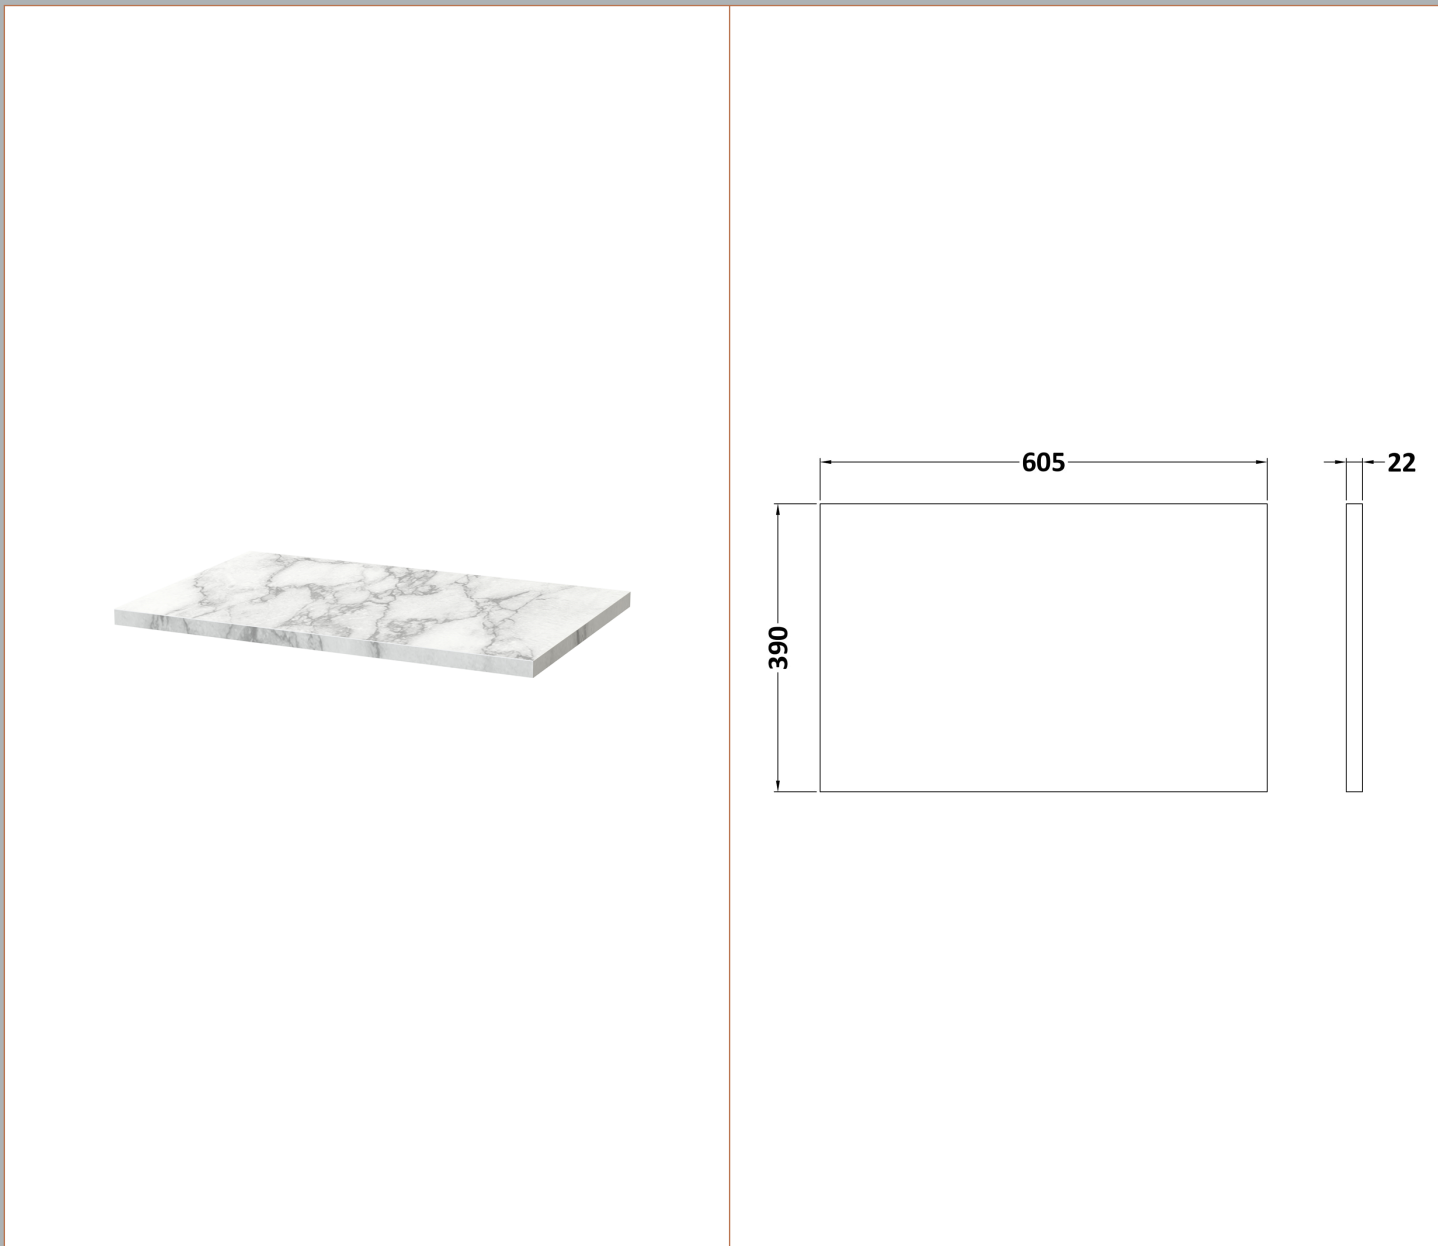

Sales Code: LCM600

Description: Laminate Worktop 605X390x22mm

Product Dimensions	
Height (mm):	22
Width (mm):	605
Depth (mm):	390
Nett Weight (kg):	2
Packaging Dimensions	
Height (mm):	25
Width (mm):	610
Depth (mm):	455
Gross Weight (kg):	2
Packaging Data	
Box Colour:	Brown Cardboard Box
Box Qty:	1
Label Size:	100 x 50
Label Colour:	White Label
Label Qty:	1
Outer Box Dimensions (If Applicable)	
Height (mm):	
Width (mm):	
Depth (mm):	
Gross Weight (kg):	
Barcode:	5056462624433
Product Details	
Country of Origin:	United Kingdom
Fitting Instruction:	No
CE & UKCA:	N/A
FSC Certified Materials:	Yes
Colour:	Matt Carrera Marble
Construction Method:	Not Applicable
Construction Type:	Not Applicable
Cabinet Finish:	Not Applicable
Fascia Finish:	MFC Laminated
Cabinet Thickness (mm):	
Fascia Thickness (mm):	22
Drawer Included:	No
Drawer Type:	Not Applicable
No of Shelves:	0
Hinge Type:	Not Applicable
Hinge Included:	No
Adjustable Legs:	No, Not Required
Fixings Included:	No
Handle Style:	Not Applicable
Waste Shroud:	Not Applicable
Handle Included:	No
Handle Type:	Not Applicable