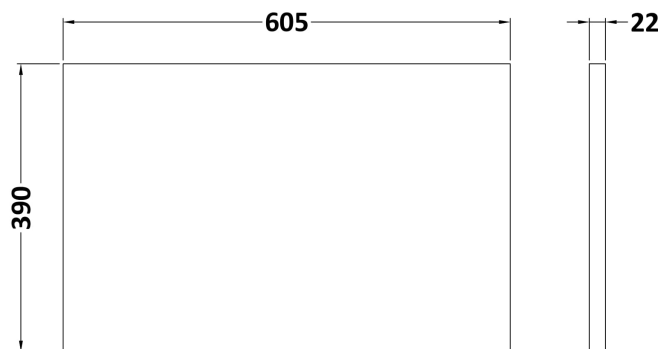

Sales Code: ARN123W

Description: 600 Wh 2-Door Vanity & Worktop

Packaging Details

Barcode: 5056462667799

Sales Code: NVF123

Description: 600 Wh 2-Door Unit (365 Deep)

Product Dimensions

Height (mm):	539
Width (mm):	600
Depth (mm):	383
Nett Weight (kg):	14.2

Sales Code: LSB600

Description: Laminate Worktop 605X390x22mm

Product Dimensions

Height (mm):	22
Width (mm):	605
Depth (mm):	390
Nett Weight (kg):	2

Packaging Dimensions

Height (mm):	25
Width (mm):	610
Depth (mm):	455
Gross Weight (kg):	2

Packaging Data

Box Colour:	Brown Cardboard Box
Box Qty:	1
Label Size:	100 x 50
Label Colour:	White Label
Label Qty:	1

Outer Box Dimensions (If Applicable)

Height (mm):	
Width (mm):	
Depth (mm):	
Gross Weight (kg):	
Barcode:	5056211874171

Sales Code: LSW600

Description: Laminate Worktop 605X390x22mm

Product Dimensions

Height (mm):	22
Width (mm):	605
Depth (mm):	390
Nett Weight (kg):	2

Packaging Dimensions

Height (mm):	25
Width (mm):	610
Depth (mm):	455
Gross Weight (kg):	2