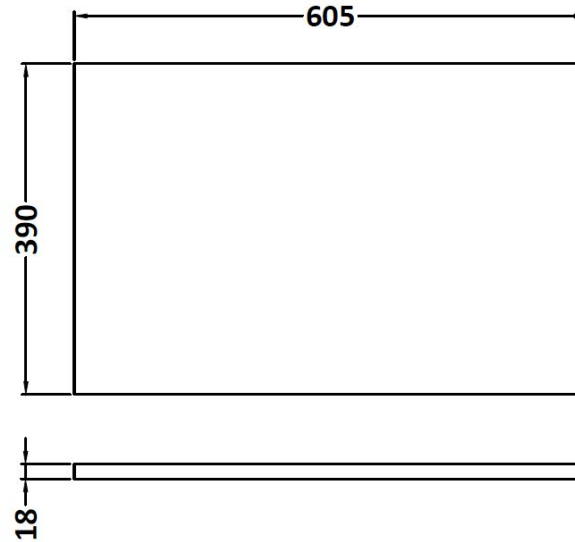

Sales Code: ARN123W

Description: 600 Wh 2-Door Vanity & Worktop

Packaging Details

Barcode: 5056462667799

Sales Code: NVF123

Description: 600 Wh 2-Door Unit (365 Deep)

Product Dimensions

Height (mm):	539
Width (mm):	600
Depth (mm):	383
Nett Weight (kg):	14.2

Packaging Dimensions

Height (mm):	560
Width (mm):	620
Depth (mm):	405
Gross Weight (kg):	14.7

Packaging Data

Box Colour:	Brown Cardboard Box - Printed
Box Qty:	0
Label Size:	0 x 0
Label Colour:	Not Applicable
Label Qty:	0

Sales Code: MWD160

Description: 600 Worktop (605X390x18mm)

Product Dimensions

Height (mm):	18
Width (mm):	605
Depth (mm):	390
Nett Weight (kg):	2.5

Packaging Dimensions

Height (mm):	25
Width (mm):	625
Depth (mm):	410
Gross Weight (kg):	3

Sales Code: LBG600

Description: Laminate Worktop 605X390x22mm

Product Dimensions

Height (mm):	22
Width (mm):	605
Depth (mm):	390
Nett Weight (kg):	2

Packaging Dimensions

Height (mm):	25
Width (mm):	610
Depth (mm):	455
Gross Weight (kg):	2