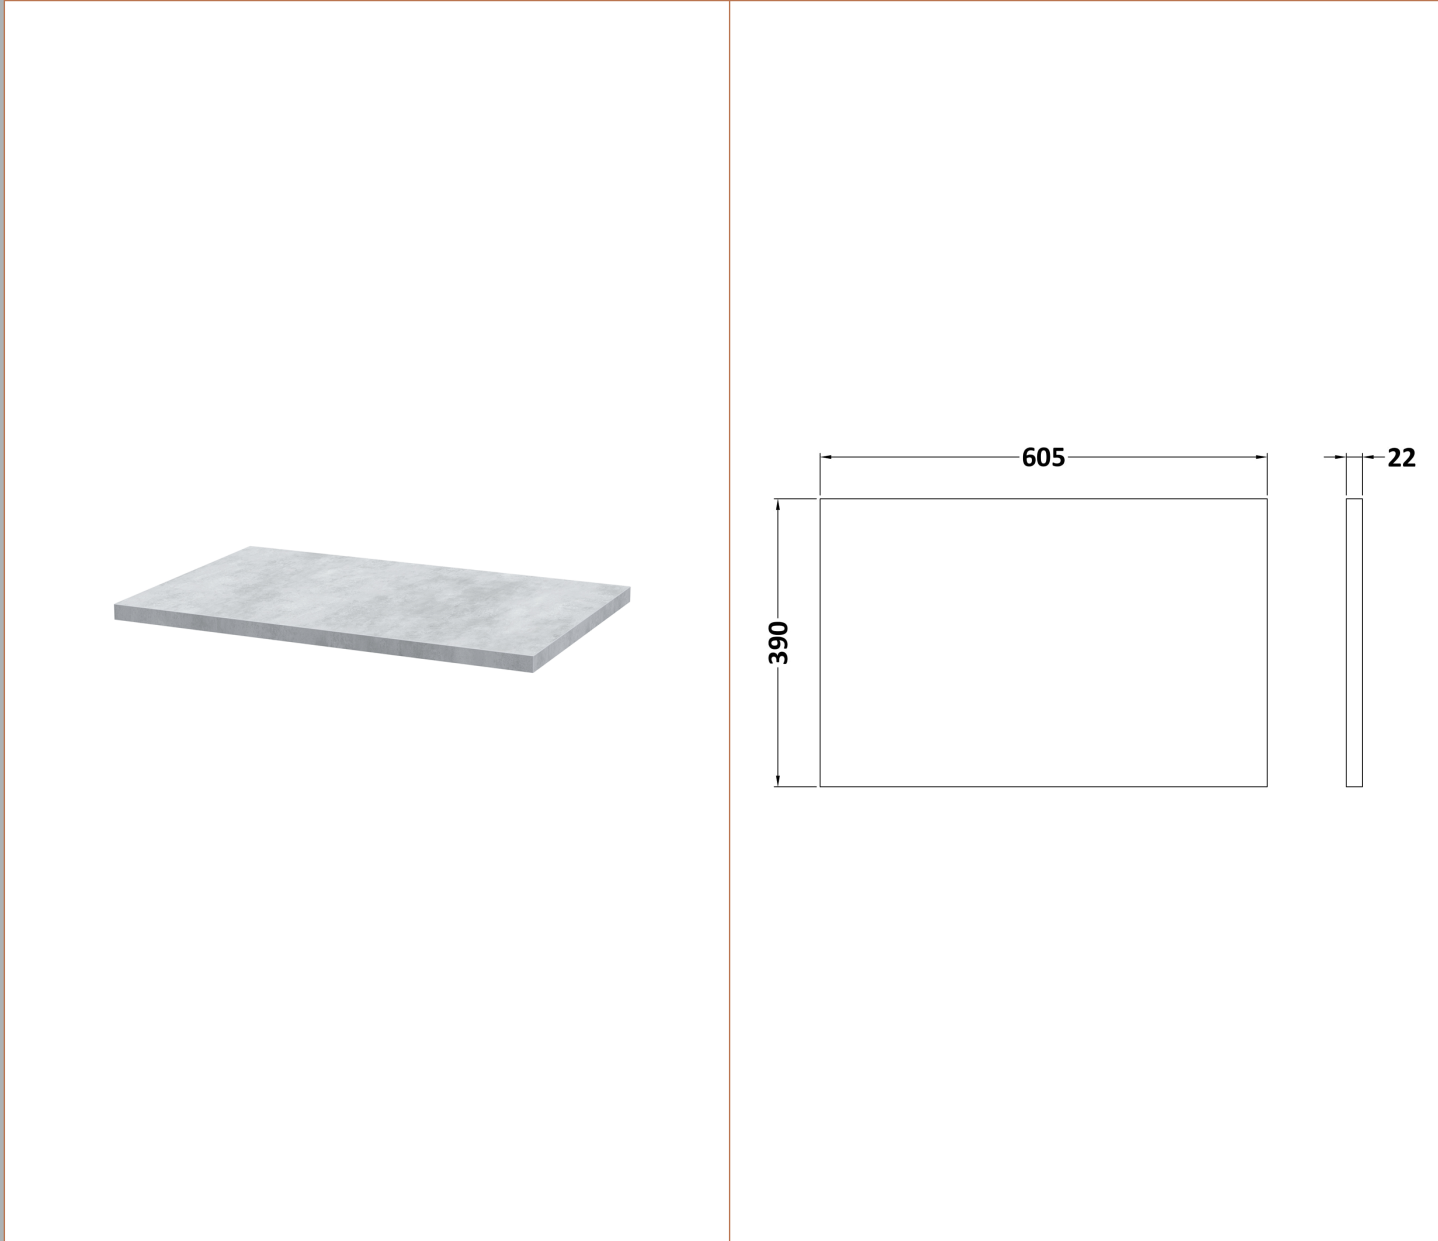

Sales Code: LBG600

Description: Laminate Worktop 605X390x22mm

Product Dimensions

Height (mm):	22
Width (mm):	605
Depth (mm):	390
Nett Weight (kg):	2

Packaging Dimensions

Height (mm):	25
Width (mm):	610
Depth (mm):	455
Gross Weight (kg):	2

Packaging Data

Box Colour:	Brown Cardboard Box
Box Qty:	1
Label Size:	100 x 50
Label Colour:	White Label
Label Qty:	1

Outer Box Dimensions (If Applicable)

Height (mm):	
Width (mm):	
Depth (mm):	
Gross Weight (kg):	
Barcode:	5056211874164

Product Details

Country of Origin:	United Kingdom
Fitting Instruction:	No
CE & UKCA:	N/A
FSC Certified Materials:	Yes
Colour:	Bellato Grey
Construction Method:	Not Applicable
Construction Type:	Not Applicable
Cabinet Finish:	Not Applicable
Fascia Finish:	MFC Laminated
Cabinet Thickness (mm):	
Fascia Thickness (mm):	22
Drawer Included:	No
Drawer Type:	Not Applicable
No of Shelves:	0
Hinge Type:	Not Applicable
Hinge Included:	No
Adjustable Legs:	No, Not Required
Fixings Included:	No
Handle Style:	Not Applicable
Waste Shroud:	Not Applicable
Handle Included:	No
Handle Type:	Not Applicable